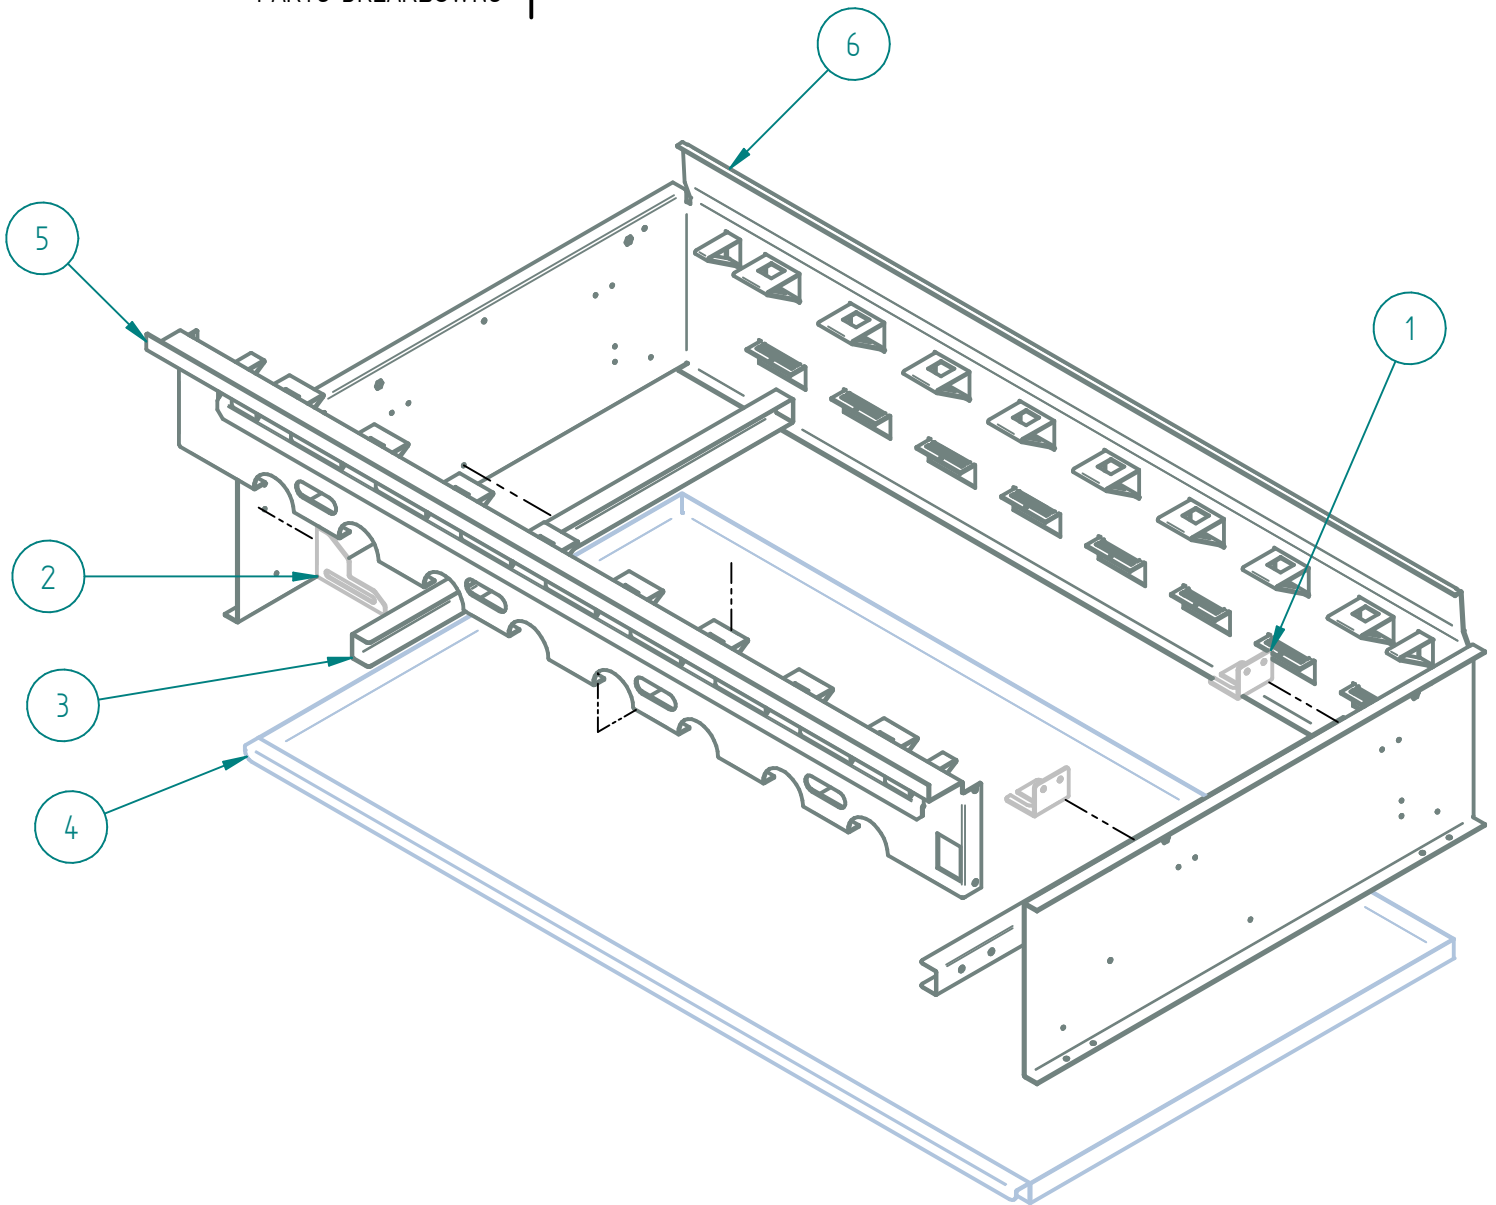

SRRB-48 NG

PARTS BREAKDOWNS

Item	Code	Description	Qty
1	S903127004	OUTER PANEL SRRB - 48	1
2	S903128002	INNER PANEL RB-48"	1
3	S903129001	GAS SYSTEM RB - 48" NG	1
4	S855068000	SIERRA KNOB	8
5	602509M0035	SS SCREW HEAD TRUSS M6-12	4

PARTS BREAKDOWNS

Item	Code	Subject	Qty
1	S862830002	LEFT OUTER PANEL	1
2	S862831002	RIGHT OUTER PANEL	1
3	S862866004	COMMAND PANEL 48" SIERRA	1
4	S862868004	FRONT TOP TABLE 48" SIERRA	1
5	S862883001	CHIMNEY 48" SIERRA	1
6	S905405000	IRON ANGLED RADIANT	8
7	S905406000	IRON TOP GRATE BBQ	16
8	S903001100	"U" BBQ 48 HD	1
9	S862610100	LEG SUPPORT48"	2
10	S855073000	SIERRA NAME PLATE	1
11	S862879000	ADJUSTABLE FEET 4-6" SS ϕ 2"	4
12	S903001200	GREASE COLLECT BBQ 48"	1
13	S902692002	INNER SIDE COMPLEMENT	2

PARTS BREAKDOWNS

Item	Code	Description	Qty
1	S862648002	SIDE MANIFOLD SUPPORT	2
2	S862649002	FRONT MANIFOLD SUPPORT	1
3	S902610002	TRAY SLIDERS	2
4	S902688002	TRAY COLLECTOR 48"	1
5	S903300800	INNER FRONT BBQ 48 ASSEMBLY	1
6	S903300700	INNER REAR BBQ-48 ASSEMBLY	1

PARTS BREAKDOWNS

Item	Code	Description	Qty
1	S905009000	COMPLETE MANIFOLD BBQ 48	1
2	S862101000	TOP VALVE	8
3	S905012000	TAP PIPE	8
4	S855704000	FLUTE BURNER	8
5	S905007000	DOUBLE PILOT VALVE AP6-1	4
6	S855061000	SS FLEX PIPE 350	8
7	S855023000	ELBOW 90° 1/8" NPT CC A91021	16
8	S865006000	PILOT TIP A73007	8
9	S862408000	MALE ORIFICE # 50	8