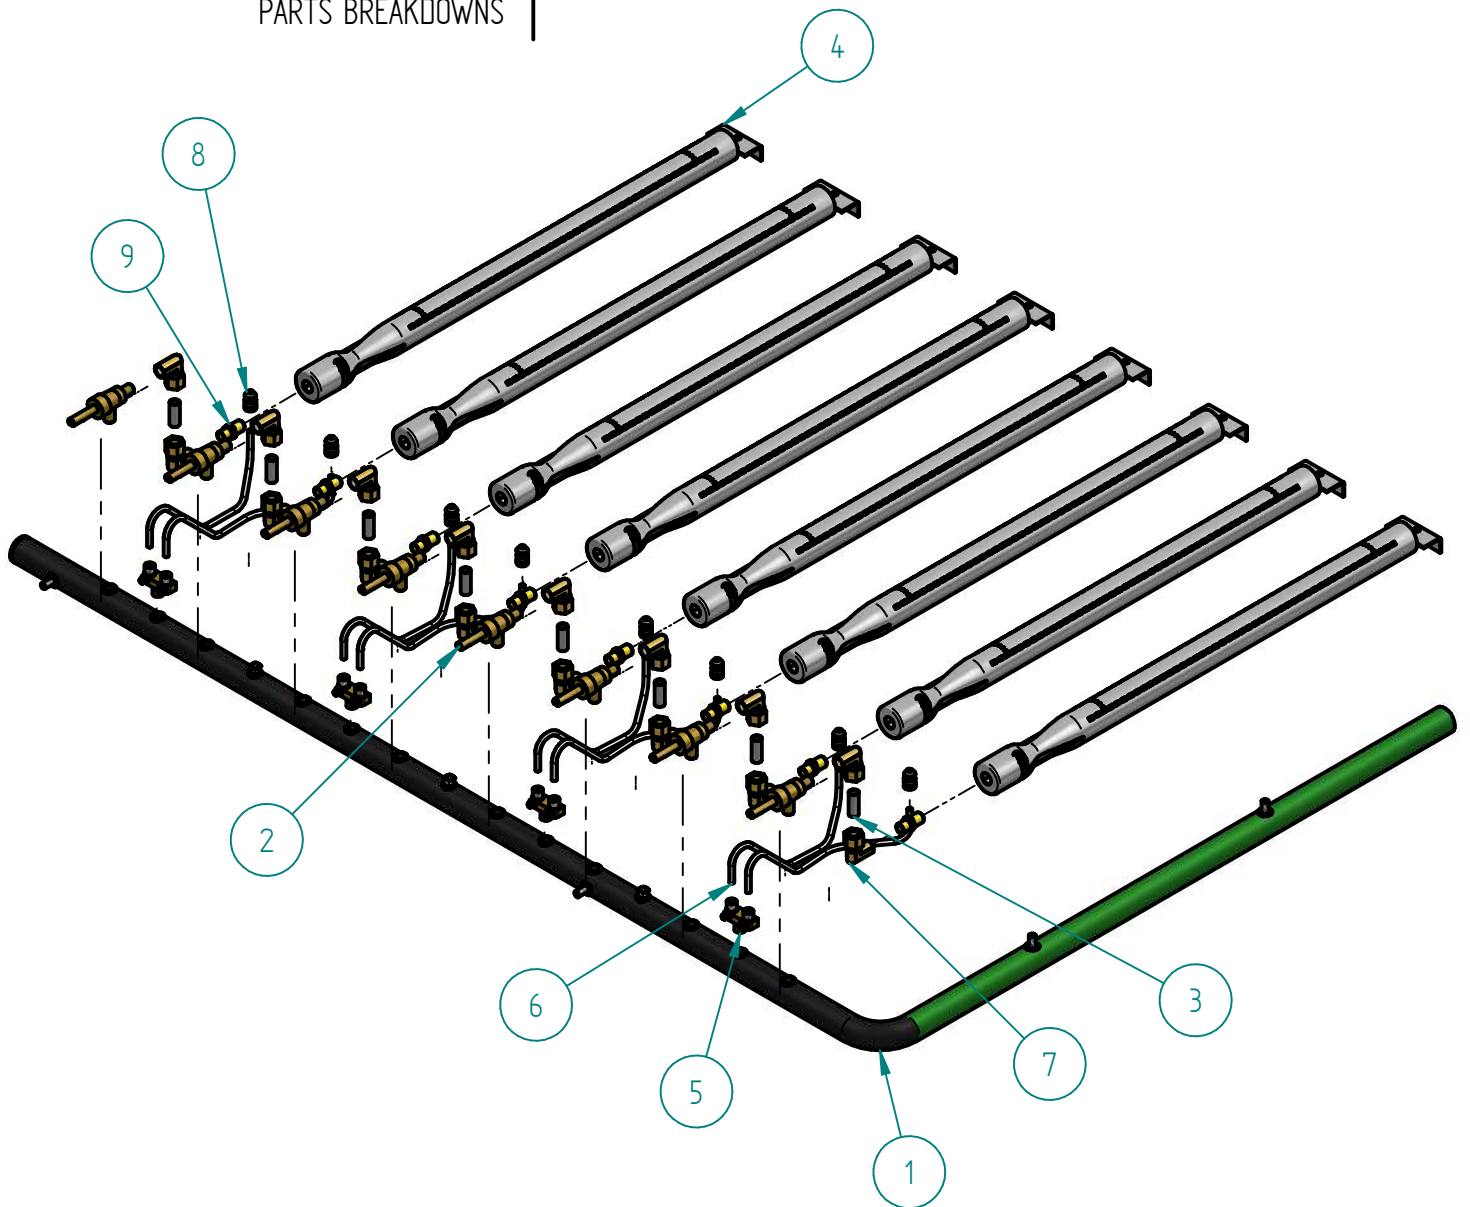

SRRB-48 NG

PARTS BREAKDOWNS

Item	Code	Description	Qty
1	S903127004	OUTER PANEL SRRB - 48	1
2	S903128002	INNER PANEL RB-48"	1
3	S903129001	GAS SYSTEM RB - 48" NG	1
4	S855068000	SIERRA KNOB	8
5	602509M0035	SS SCREW HEAD TRUSS M6-12	4

PARTS BREAKDOWNS

Item	Code	Subject	Qty
1	S862830002	LEFT OUTER PANEL	1
2	S862831002	RIGHT OUTER PANEL	1
3	S862866004	COMMAND PANEL 48" SIERRA	1
4	S862868004	FRONT TOP TABLE 48" SIERRA	1
5	S862883001	CHIMNEY 48" SIERRA	1
6	S905405000	IRON ANGLED RADIANT	8
7	S905406000	IRON TOP GRATE BBQ	16
8	S903001100	"U" BBQ 48 HD	1
9	S862610100	LEG SUPPORT48"	2
10	S855073000	SIERRA NAME PLATE	1
11	S862879000	ADJUSTABLE FEET 4-6" SS ϕ 2"	4
12	S903001200	GREASE COLLECT BBQ 48"	1
13	S902692002	INNER SIDE COMPLEMENT	2

PARTS BREAKDOWNS

Item	Code	Description	Qty
1	S862648002	SIDE MANIFOLD SUPPORT	2
2	S862649002	FRONT MANIFOLD SUPPORT	1
3	S902610002	TRAY SLIDERS	2
4	S902688002	TRAY COLLECTOR 48"	1
5	S903300800	INNER FRONT BBQ 48 ASSEMBLY	1
6	S903300700	INNER REAR BBQ-48 ASSEMBLY	1

PARTS BREAKDOWNS

Item	Code	Description	Qty
1	S905009000	COMPLETE MANIFOLD BBQ 48	1
2	S862101000	TOP VALVE	8
3	S905012000	TAP PIPE	8
4	S855704000	FLUTE BURNER	8
5	S905007000	DOUBLE PILOT VALVE AP6-1	4
6	S855061000	SS FLEX PIPE 350	8
7	S855023000	ELBOW 90° 1/8" NPT CC A91021	16
8	S865006000	PILOT TIP A73007	8
9	S862408000	MALE ORIFICE # 50	8