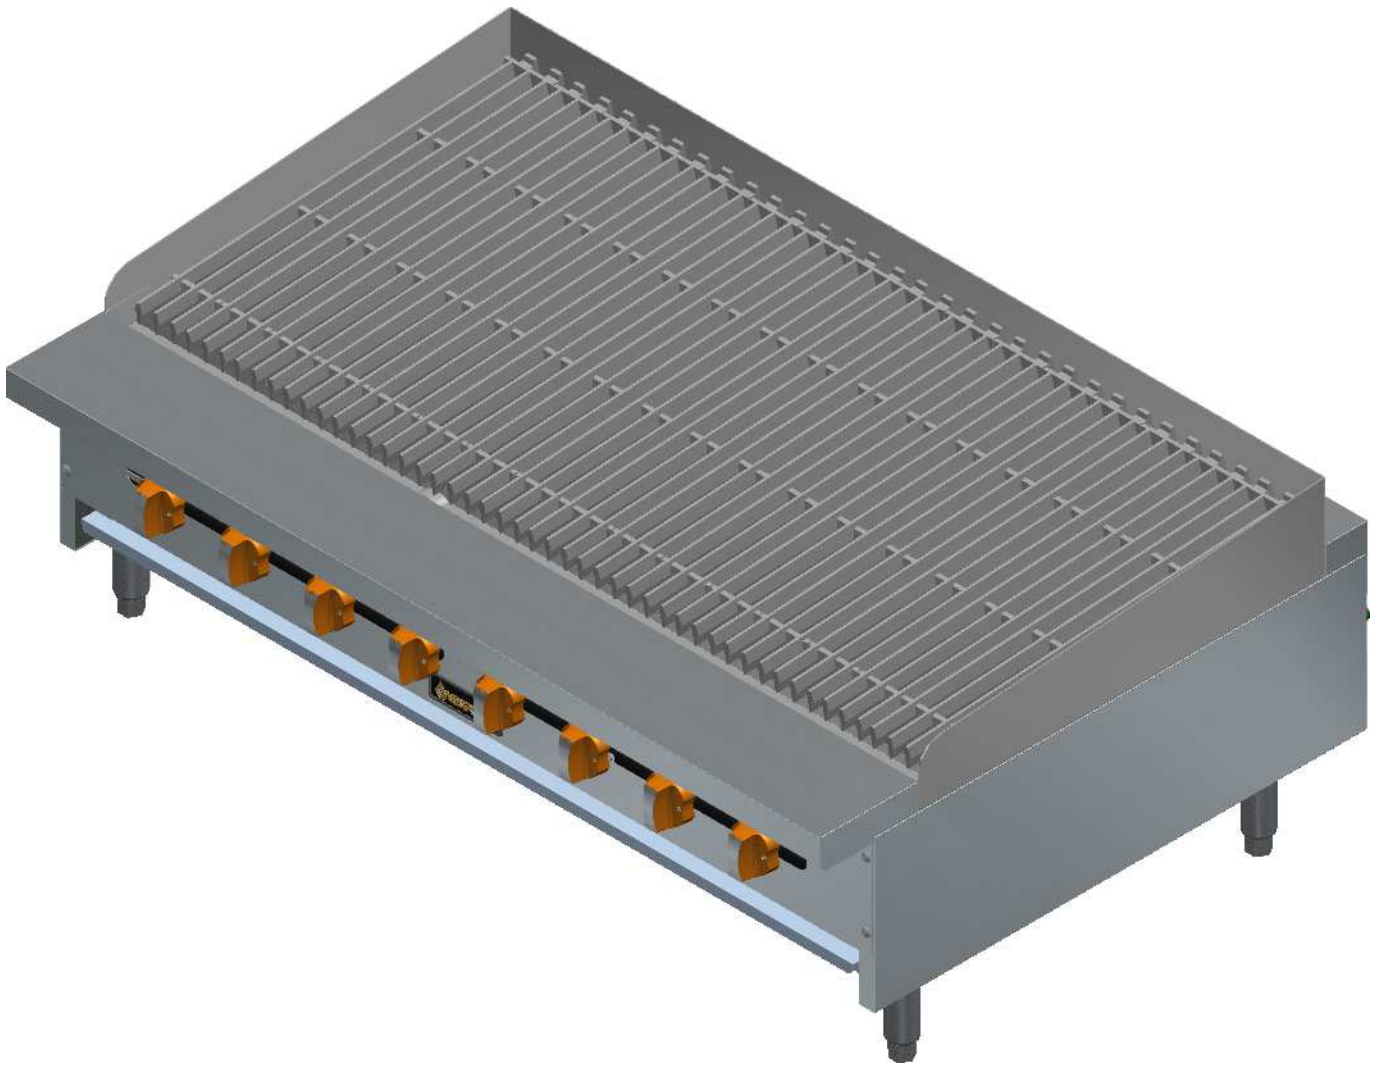

SRRB-48 NG

PARTS BREAKDOWNS

Item	Code	Description	Qty
1	S903127004	OUTER PANEL SRRB - 48	1
2	S903128002	INNER PANEL RB-48"	1
3	S903129001	GAS SYSTEM RB - 48" NG	1
4	S855068000	SIERRA KNOB	8
5	602509M0035	SS SCREW HEAD TRUSS M6-12	4

PARTS BREAKDOWNS

Item	Code	Subject	Qty
1	S862830002	LEFT OUTER PANEL	1
2	S862831002	RIGHT OUTER PANEL	1
3	S862866004	COMMAND PANEL 48" SIERRA	1
4	S862868004	FRONT TOP TABLE 48" SIERRA	1
5	S862883001	CHIMNEY 48" SIERRA	1
6	S905405000	IRON ANGLED RADIANT	8
7	S905406000	IRON TOP GRATE BBQ	16
8	S903001100	"U" BBQ 48 HD	1
9	S862610100	LEG SUPPORT48"	2
10	S855073000	SIERRA NAME PLATE	1
11	S862879000	ADJUSTABLE FEET 4-6" SS ϕ 2"	4
12	S903001200	GREASE COLLECT BBQ 48"	1
13	S902692002	INNER SIDE COMPLEMENT	2

PARTS BREAKDOWNS

Item	Code	Description	Qty
1	S862648002	SIDE MANIFOLD SUPPORT	2
2	S862649002	FRONT MANIFOLD SUPPORT	1
3	S902610002	TRAY SLIDERS	2
4	S902688002	TRAY COLLECTOR 48"	1
5	S903300800	INNER FRONT BBQ 48 ASSEMBLY	1
6	S903300700	INNER REAR BBQ-48 ASSEMBLY	1

PARTS BREAKDOWNS

Item	Code	Description	Qty
1	S905009000	COMPLETE MANIFOLD BBQ 48	1
2	S862101000	TOP VALVE	8
3	S905012000	TAP PIPE	8
4	S855704000	FLUTE BURNER	8
5	S905007000	DOUBLE PILOT VALVE AP6-1	4
6	S855061000	SS FLEX PIPE 350	8
7	S855023000	ELBOW 90° 1/8" NPT CC A91021	16
8	S865006000	PILOT TIP A73007	8
9	S862408000	MALE ORIFICE # 50	8