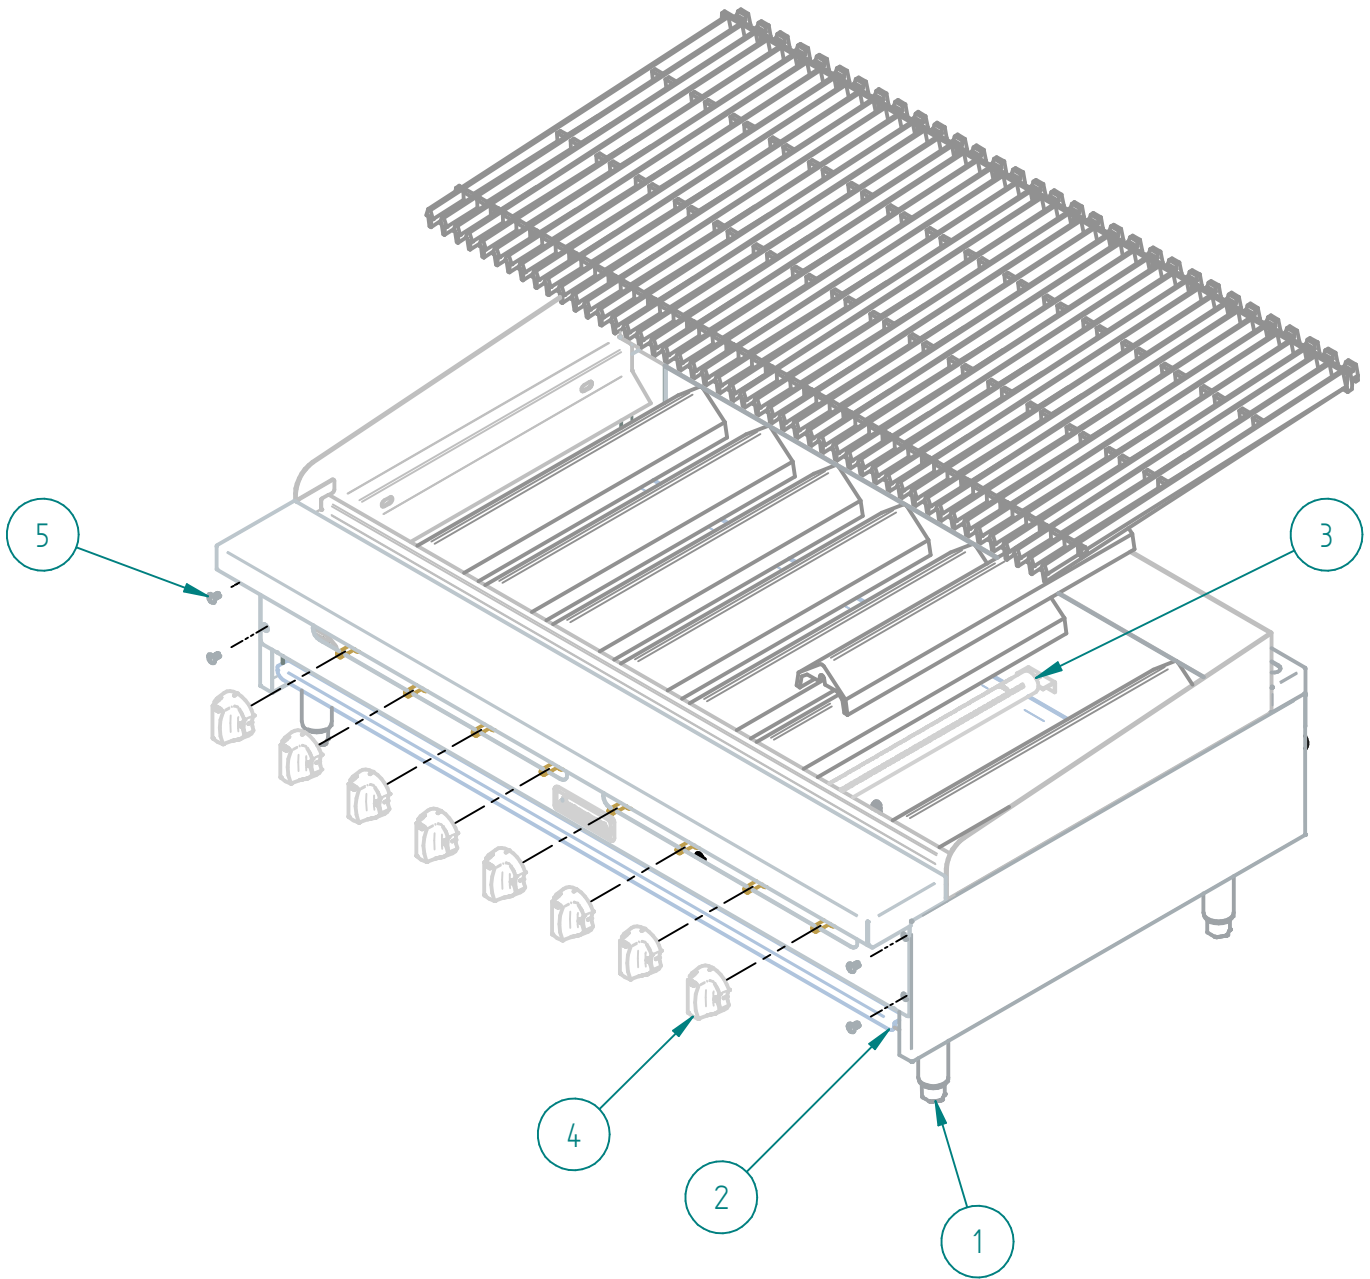

SRRB-48 NG

PARTS BREAKDOWNS

Item	Code	Description	Qty
1	S903127004	OUTER PANEL SRRB - 48	1
2	S903128002	INNER PANEL RB-48"	1
3	S903129001	GAS SYSTEM RB - 48" NG	1
4	S855068000	SIERRA KNOB	8
5	602509M0035	SS SCREW HEAD TRUSS M6-12	4

PARTS BREAKDOWNS

Item	Code	Subject	Qty
1	S862830002	LEFT OUTER PANEL	1
2	S862831002	RIGHT OUTER PANEL	1
3	S862866004	COMMAND PANEL 48" SIERRA	1
4	S862868004	FRONT TOP TABLE 48" SIERRA	1
5	S862883001	CHIMNEY 48" SIERRA	1
6	S905405000	IRON ANGLED RADIANT	8
7	S905406000	IRON TOP GRATE BBQ	16
8	S903001100	"U" BBQ 48 HD	1
9	S862610100	LEG SUPPORT48"	2
10	S855073000	SIERRA NAME PLATE	1
11	S862879000	ADJUSTABLE FEET 4-6" SS ϕ 2"	4
12	S903001200	GREASE COLLECT BBQ 48"	1
13	S902692002	INNER SIDE COMPLEMENT	2

PARTS BREAKDOWNS

Item	Code	Description	Qty
1	S862648002	SIDE MANIFOLD SUPPORT	2
2	S862649002	FRONT MANIFOLD SUPPORT	1
3	S902610002	TRAY SLIDERS	2
4	S902688002	TRAY COLLECTOR 48"	1
5	S903300800	INNER FRONT BBQ 48 ASSEMBLY	1
6	S903300700	INNER REAR BBQ-48 ASSEMBLY	1

PARTS BREAKDOWNS

Item	Code	Description	Qty
1	S905009000	COMPLETE MANIFOLD BBQ 48	1
2	S862101000	TOP VALVE	8
3	S905012000	TAP PIPE	8
4	S855704000	FLUTE BURNER	8
5	S905007000	DOUBLE PILOT VALVE AP6-1	4
6	S855061000	SS FLEX PIPE 350	8
7	S855023000	ELBOW 90° 1/8" NPT CC A91021	16
8	S865006000	PILOT TIP A73007	8
9	S862408000	MALE ORIFICE # 50	8