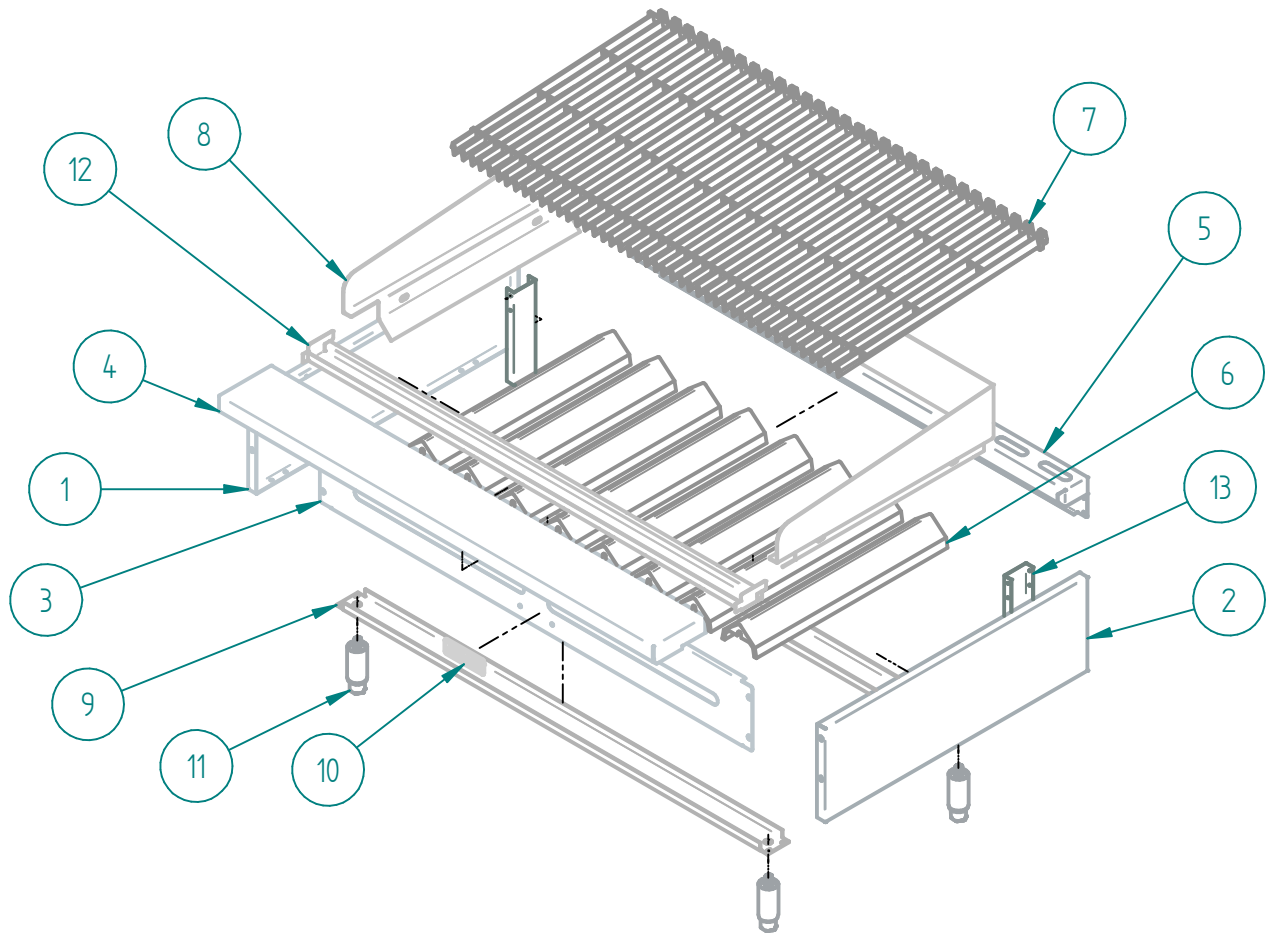

SRRB-48 NG

PARTS BREAKDOWNS

Item	Code	Description	Qty
1	S903127004	OUTER PANEL SRRB - 48	1
2	S903128002	INNER PANEL RB-48"	1
3	S903129001	GAS SYSTEM RB - 48" NG	1
4	S855068000	SIERRA KNOB	8
5	602509M0035	SS SCREW HEAD TRUSS M6-12	4

PARTS BREAKDOWNS

Item	Code	Subject	Qty
1	S862830002	LEFT OUTER PANEL	1
2	S862831002	RIGHT OUTER PANEL	1
3	S862866004	COMMAND PANEL 48" SIERRA	1
4	S862868004	FRONT TOP TABLE 48" SIERRA	1
5	S862883001	CHIMNEY 48" SIERRA	1
6	S905405000	IRON ANGLED RADIANT	8
7	S905406000	IRON TOP GRATE BBQ	16
8	S903001100	"U" BBQ 48 HD	1
9	S862610100	LEG SUPPORT48"	2
10	S855073000	SIERRA NAME PLATE	1
11	S862879000	ADJUSTABLE FEET 4-6" SS ϕ 2"	4
12	S903001200	GREASE COLLECT BBQ 48"	1
13	S902692002	INNER SIDE COMPLEMENT	2

PARTS BREAKDOWNS

Item	Code	Description	Qty
1	S862648002	SIDE MANIFOLD SUPPORT	2
2	S862649002	FRONT MANIFOLD SUPPORT	1
3	S902610002	TRAY SLIDERS	2
4	S902688002	TRAY COLLECTOR 48"	1
5	S903300800	INNER FRONT BBQ 48 ASSEMBLY	1
6	S903300700	INNER REAR BBQ-48 ASSEMBLY	1

PARTS BREAKDOWNS

Item	Code	Description	Qty
1	S905009000	COMPLETE MANIFOLD BBQ 48	1
2	S862101000	TOP VALVE	8
3	S905012000	TAP PIPE	8
4	S855704000	FLUTE BURNER	8
5	S905007000	DOUBLE PILOT VALVE AP6-1	4
6	S855061000	SS FLEX PIPE 350	8
7	S855023000	ELBOW 90° 1/8" NPT CC A91021	16
8	S865006000	PILOT TIP A73007	8
9	S862408000	MALE ORIFICE # 50	8