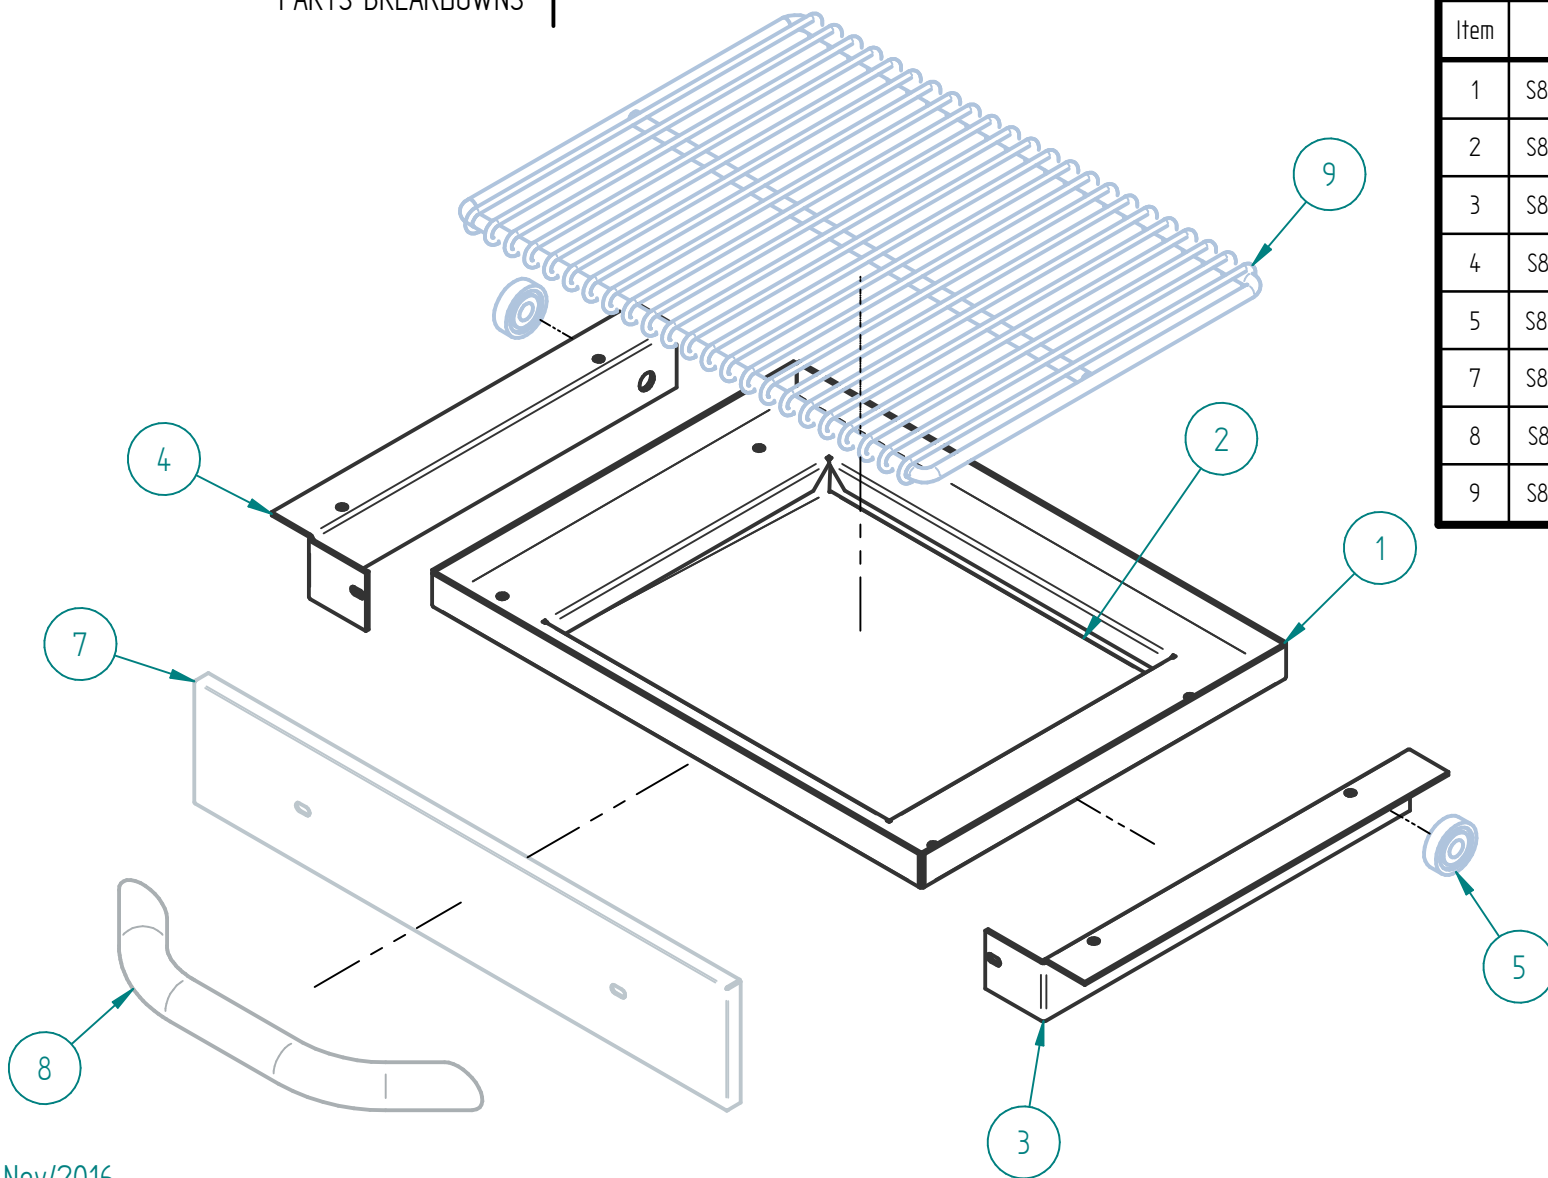

# S883132002 OUTER ASSEMBLY SRSB -24

PARTS BREAKDOWNS

Item	Code	Description	Qty
1	S882858000	CONTROL PANEL SB-24"	1
2	S882805002	LEFT SIDE PANEL SALAMANDER	1
3	S882811002	REAR PANEL SAL/CHEE 24"	1
4	S882810002	TOP PANEL 24"	1
5	S882804002	RIGHT SIDE PANEL SB	1
6	S882639002	BRACE BACK	1
7	S882620002	MANIFOLD HOLDER SB/CM	2
8	S882859000	BACK PANEL SB/CM 24"	1
9	S855073000	MEDIUM SIZE SIERRA PLATE	1
11	S882863000	FRAME SIDE	1

## PARTS BREAKDOWNS

Item	Code	Description	Qty.
1	S883180000	ASSY SLIDERS SALAM 24"	1
2	S882704000	VERTICAL SUPPORT RIGHT MECHANISM	1
3	S882705000	VERTICAL SUPPORT LEFT MECHANISM	1
4	S882702000	UPPER ARM MECHANISM	2
5	S882701000	SHORT HUB SB MECHANISM	4
6	S880501000	BEARING 1/4"-1-1/6"	2
7	S880502000	BEARING 1/2"-1/2" -7/16"	2
8	S883181000	ASSY RISER MECHANISM SALAM-24"	1
9	S883179000	CAR ASSEMBLY SB 24	1
10	S882618002	RIGHT SIDE INNER PANEL SB	1
11	S882617002	LEFT SIDE INNER PANEL	1
12	S882714000	LONG HUB SALAMANDER MECHANISM	2
13	S882634002	BURNER HOLDER 24"	1
14	S882685001	LEFT LOCK SALAMANDER MECHANISM	1
15	S882685002	RIGHT LOCK SALAMANDER MECHANISM	1
16	S882637002	BASE TRAY SALAMANDER 24"	1
17	S882651002	TRAY SALAMANDER 24"	1
18	S882657000	MECHANISM KNOB SALAMANDER	1
19	S882684000	ELBOW HOLDER SAL / CM	1
22	S882683000	PILOT HOLDER SALAM-24	1
23	S882715000	EYE BOLT 1/4" NC X 3.5"	1
24	S882716000	EXTENSION SPRING 4" W/HOOKS	1
25	S882611002	EYE BOLT SUPPORT	1
26	602509M0054	SS HEXAGONAL SCREW M12 X 35	2
27	602509M0055	SS WASHER 1/8"	2
28	602509M0056	SS HEX NUTS 12mm	4
29	602509M0057	SS SCREW HEX M6 X 18	12
30	602509M0059	SSNUT HEX M6	10

# S883179000 CAR ASSEMBLY SB-24

PARTS BREAKDOWNS

Item	Code	Description	Qty
1	S882718000	MECHANISM TRAY SALAM 24	1
2	S882719000	BOTTOM TRAY MECHANISM SAL-24	1
3	S882712000	RIGHT SIDE MECHANISM SLIDER	1
4	S882713000	LEFT SIDE MECHANISM SLIDER	1
5	S880502000	BEARING 1/2"-1/2" -7/16"	2
7	S882812002	HANDLE HOLDER SB-24"	1
8	S882821001	HANDLE SALAMANDER 24"	1
9	S882649001	GRILL SALAMANDER 24"	1