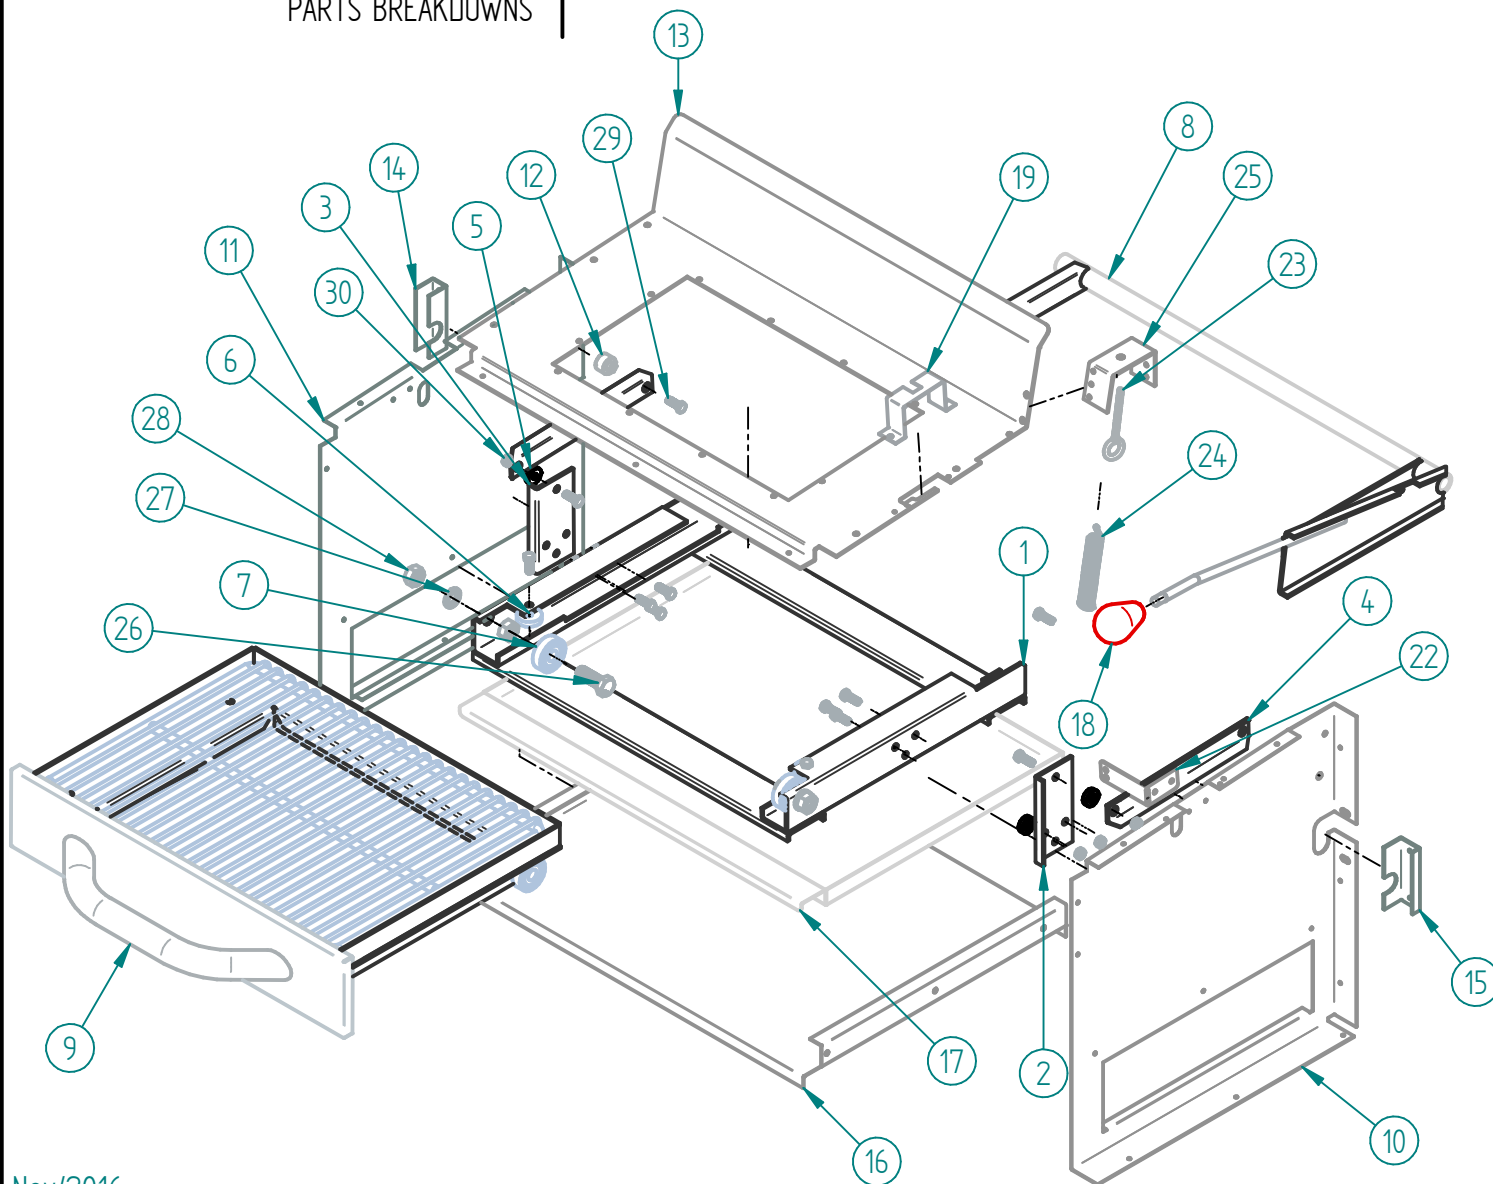

PARTS BREAKDOWNS

Item	Code	Description	Qty.
1	S883180000	ASSY SLIDERS SALAM 24"	1
2	S882704000	VERTICAL SUPPORT RIGHT MECHANISM	1
3	S882705000	VERTICAL SUPPORT LEFT MECHANISM	1
4	S882702000	UPPER ARM MECHANISM	2
5	S882701000	SHORT HUB SB MECHANISM	4
6	S880501000	BEARING 1/4"-1-1/6"	2
7	S880502000	BEARING 1/2"-1/2" -7/16"	2
8	S883181000	ASSY RISER MECHANISM SALAM-24"	1
9	S883179000	CAR ASSEMBLY SB 24	1
10	S882618002	RIGHT SIDE INNER PANEL SB	1
11	S882617002	LEFT SIDE INNER PANEL	1
12	S882714000	LONG HUB SALAMANDER MECHANISM	2
13	S882634002	BURNER HOLDER 24"	1
14	S882685001	LEFT LOCK SALAMANDER MECHANISM	1
15	S882685002	RIGHT LOCK SALAMANDER MECHANISM	1
16	S882637002	BASE TRAY SALAMANDER 24"	1
17	S882651002	TRAY SALAMANDER 24"	1
18	S882657000	MECHANISM KNOB SALAMANDER	1
19	S882684000	ELBOW HOLDER SAL / CM	1
22	S882683000	PILOT HOLDER SALAM-24	1
23	S882715000	EYE BOLT 1/4" NC X 3.5"	1
24	S882716000	EXTENSION SPRING 4" W/HOOKS	1
25	S882611002	EYE BOLT SUPPORT	1
26	602509M0054	SS HEXAGONAL SCREW M12 X 35	2
27	602509M0055	SS WASHER 1/8"	2
28	602509M0056	SS HEX NUTS 12mm	4
29	602509M0057	SS SCREW HEX M6 X 18	12
30	602509M0059	SSNUT HEX M6	10