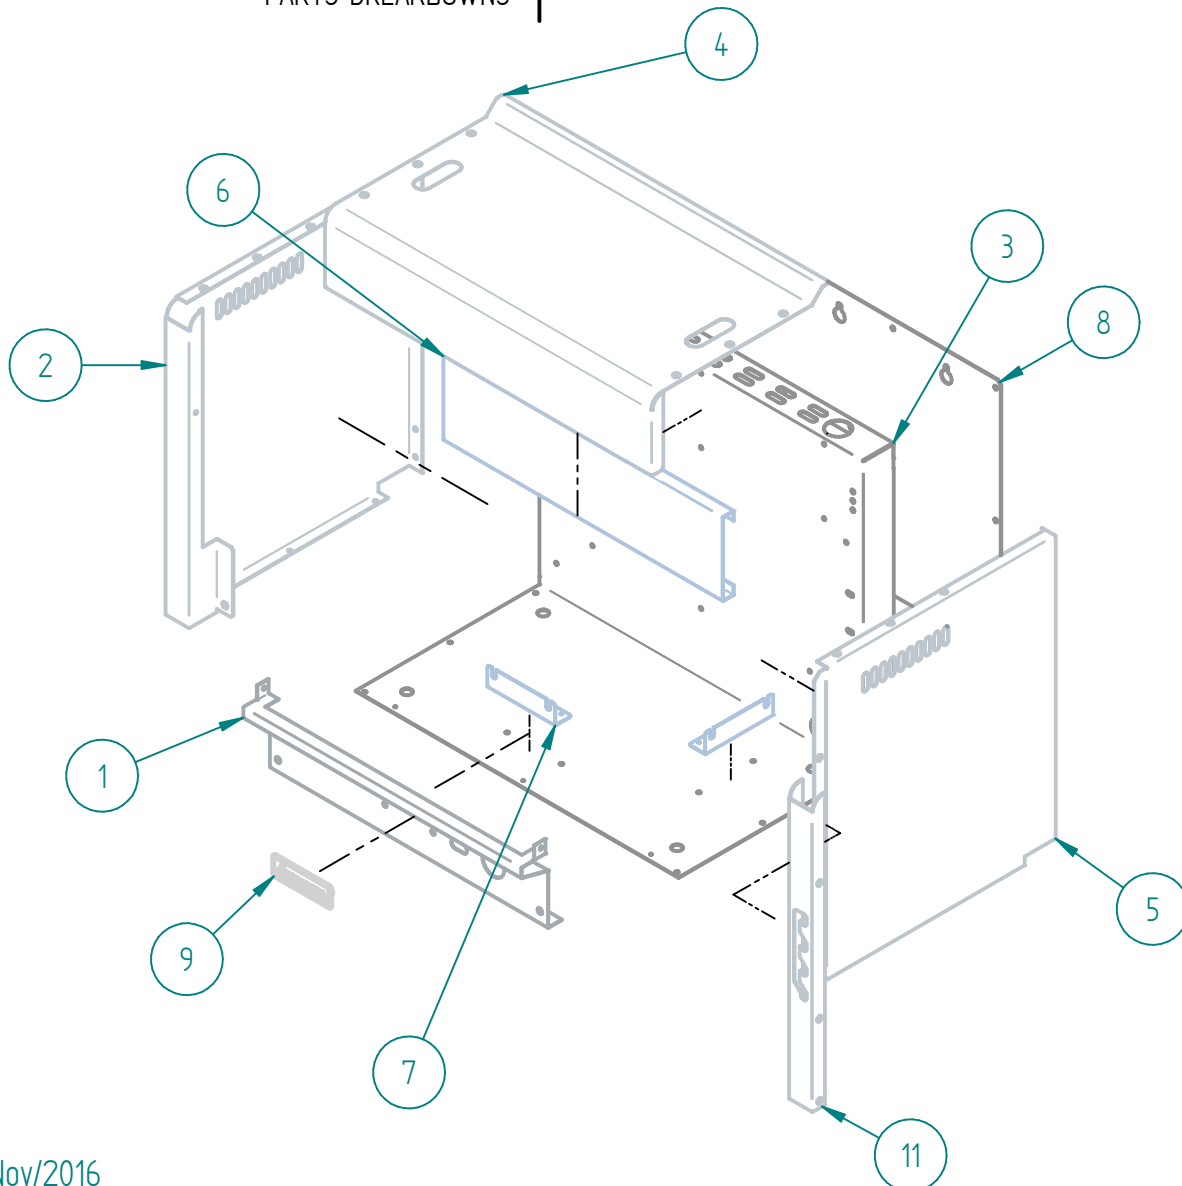

# SRS - 24

PARTS BREAKDOWNS

PARTS BREAKDOWNS

Item	Code	Description	Qty
1	S883132002	OUTER ASSEMBLY SRSB-24	1
2	S883134001	GAS SYSTEM SALAMANDER 24	1
3	S855068000	SIERRA KNOB	1
4	602509M0035	SS SCREW HEAD TRUSS M6-12	11
5	S883133002	INNER ASSEMBLY SRSB-24	1
6	602509M0054	SS HEXAGONAL SCREW M12 X 35	4
7	S883167000	BRACKET MOUNTING SB/CM	1

# S883132002 OUTER ASSEMBLY SRSB -24

PARTS BREAKDOWNS

Item	Code	Description	Qty
1	S882858000	CONTROL PANEL SB-24"	1
2	S882805002	LEFT SIDE PANEL SALAMANDER	1
3	S882811002	REAR PANEL SAL/CHEE 24"	1
4	S882810002	TOP PANEL 24"	1
5	S882804002	RIGHT SIDE PANEL SB	1
6	S882639002	BRACE BACK	1
7	S882620002	MANIFOLD HOLDER SB/CM	2
8	S882859000	BACK PANEL SB/CM 24"	1
9	S855073000	MEDIUM SIZE SIERRA PLATE	1
11	S882863000	FRAME SIDE	1

# S883179000 CAR ASSEMBLY SB-24

PARTS BREAKDOWNS

Item	Code	Description	Qty
1	S882718000	MECHANISM TRAY SALAM 24	1
2	S882719000	BOTTOM TRAY MECHANISM SAL-24	1
3	S882712000	RIGHT SIDE MECHANISM SLIDER	1
4	S882713000	LEFT SIDE MECHANISM SLIDER	1
5	S880502000	BEARING 1/2"-1/2" -7/16"	2
7	S882812002	HANDLE HOLDER SB-24"	1
8	S882821001	HANDLE SALAMANDER 24"	1
9	S882649001	GRILL SALAMANDER 24"	1