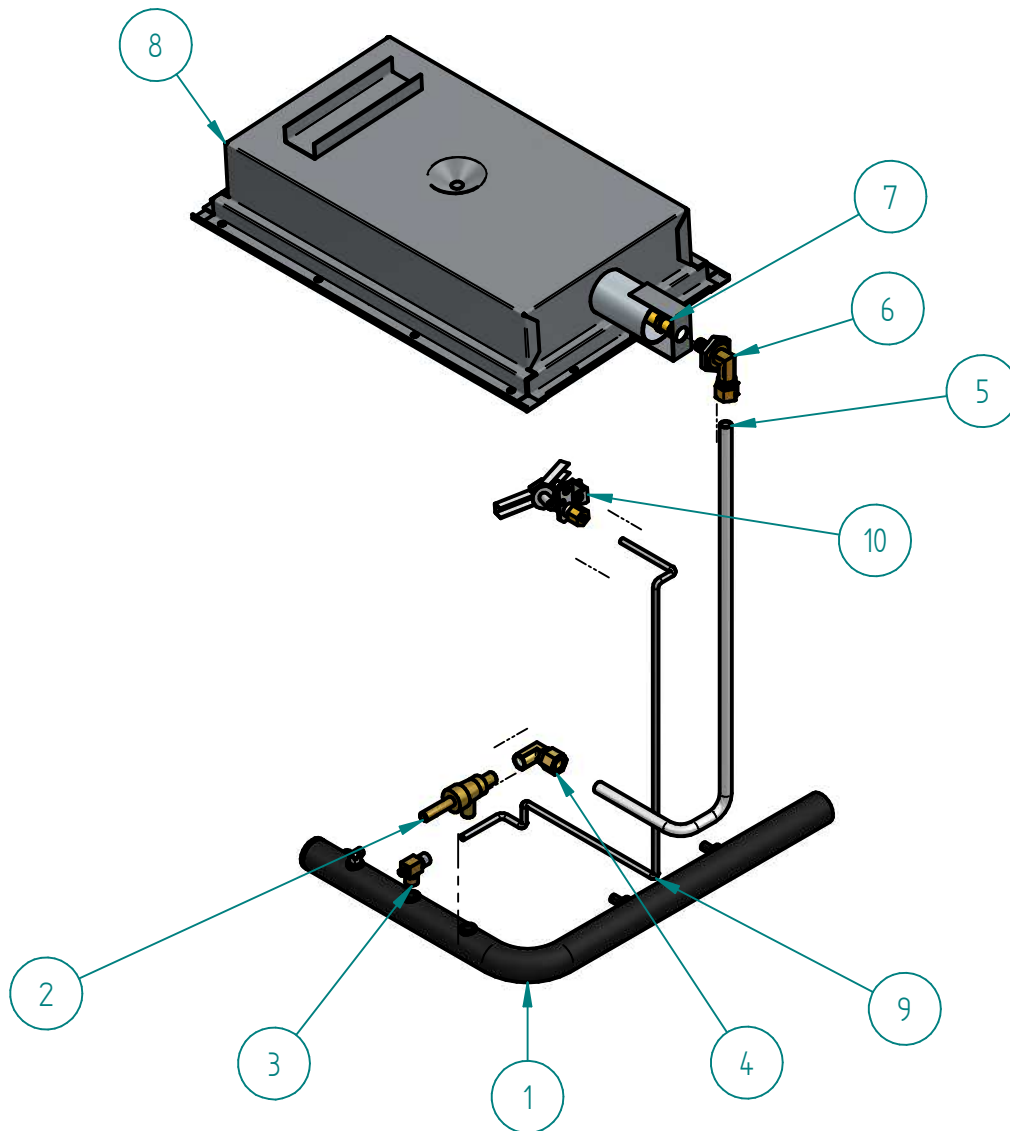

## PARTS BREAKDOWNS

Item	Code	Description	Qty.
1	S883180000	ASSY SLIDERS SALAM 24"	1
2	S882704000	VERTICAL SUPPORT RIGHT MECHANISM	1
3	S882705000	VERTICAL SUPPORT LEFT MECHANISM	1
4	S882702000	UPPER ARM MECHANISM	2
5	S882701000	SHORT HUB SB MECHANISM	4
6	S880501000	BEARING 1/4"-1-1/6"	2
7	S880502000	BEARING 1/2"-1/2" -7/16"	2
8	S883181000	ASSY RISER MECHANISM SALAM-24"	1
9	S883179000	CAR ASSEMBLY SB 24	1
10	S882618002	RIGHT SIDE INNER PANEL SB	1
11	S882617002	LEFT SIDE INNER PANEL	1
12	S882714000	LONG HUB SALAMANDER MECHANISM	2
13	S882634002	BURNER HOLDER 24"	1
14	S882685001	LEFT LOCK SALAMANDER MECHANISM	1
15	S882685002	RIGHT LOCK SALAMANDER MECHANISM	1
16	S882637002	BASE TRAY SALAMANDER 24"	1
17	S882651002	TRAY SALAMANDER 24"	1
18	S882657000	MECHANISM KNOB SALAMANDER	1
19	S882684000	ELBOW HOLDER SAL / CM	1
22	S882683000	PILOT HOLDER SALAM-24	1
23	S882715000	EYE BOLT 1/4" NC X 3.5"	1
24	S882716000	EXTENSION SPRING 4" W/HOOKS	1
25	S882611002	EYE BOLT SUPPORT	1
26	602509M0054	SS HEXAGONAL SCREW M12 X 35	2
27	602509M0055	SS WASHER 1/8"	2
28	602509M0056	SS HEX NUTS 12mm	4
29	602509M0057	SS SCREW HEX M6 X 18	12
30	602509M0059	SSNUT HEX M6	10

# S883179000 CAR ASSEMBLY SB-24

PARTS BREAKDOWNS

Item	Code	Description	Qty
1	S882718000	MECHANISM TRAY SALAM 24	1
2	S882719000	BOTTOM TRAY MECHANISM SAL-24	1
3	S882712000	RIGHT SIDE MECHANISM SLIDER	1
4	S882713000	LEFT SIDE MECHANISM SLIDER	1
5	S880502000	BEARING 1/2"-1/2" -7/16"	2
7	S882812002	HANDLE HOLDER SB-24"	1
8	S882821001	HANDLE SALAMANDER 24"	1
9	S882649001	GRILL SALAMANDER 24"	1

## PARTS BREAKDOWNS

Item	Code	Description	Qty
1	S885002000	COMPLETE MANIFOLD SB-24	1
2	S862101000	TOP VALVE	1
3	S862103000	PILOT REGULATOR AP7-1	1
4	S855023000	ELBOW 90° 1/8" NPT CC A91021	1
5	S885015000	BURNER PIPE	1
6	S855090000	ORIFICE HOLDER ELBOW	1
7	S862408000	MALE ORIFICE # 50	1
8	S885704000	INFRARED BURNER PLATE	1
9	S855016000	PILOT PIPE SAL/CHEES 24"	1
10	S852105000	OVEN PILOT COMPLETE	1