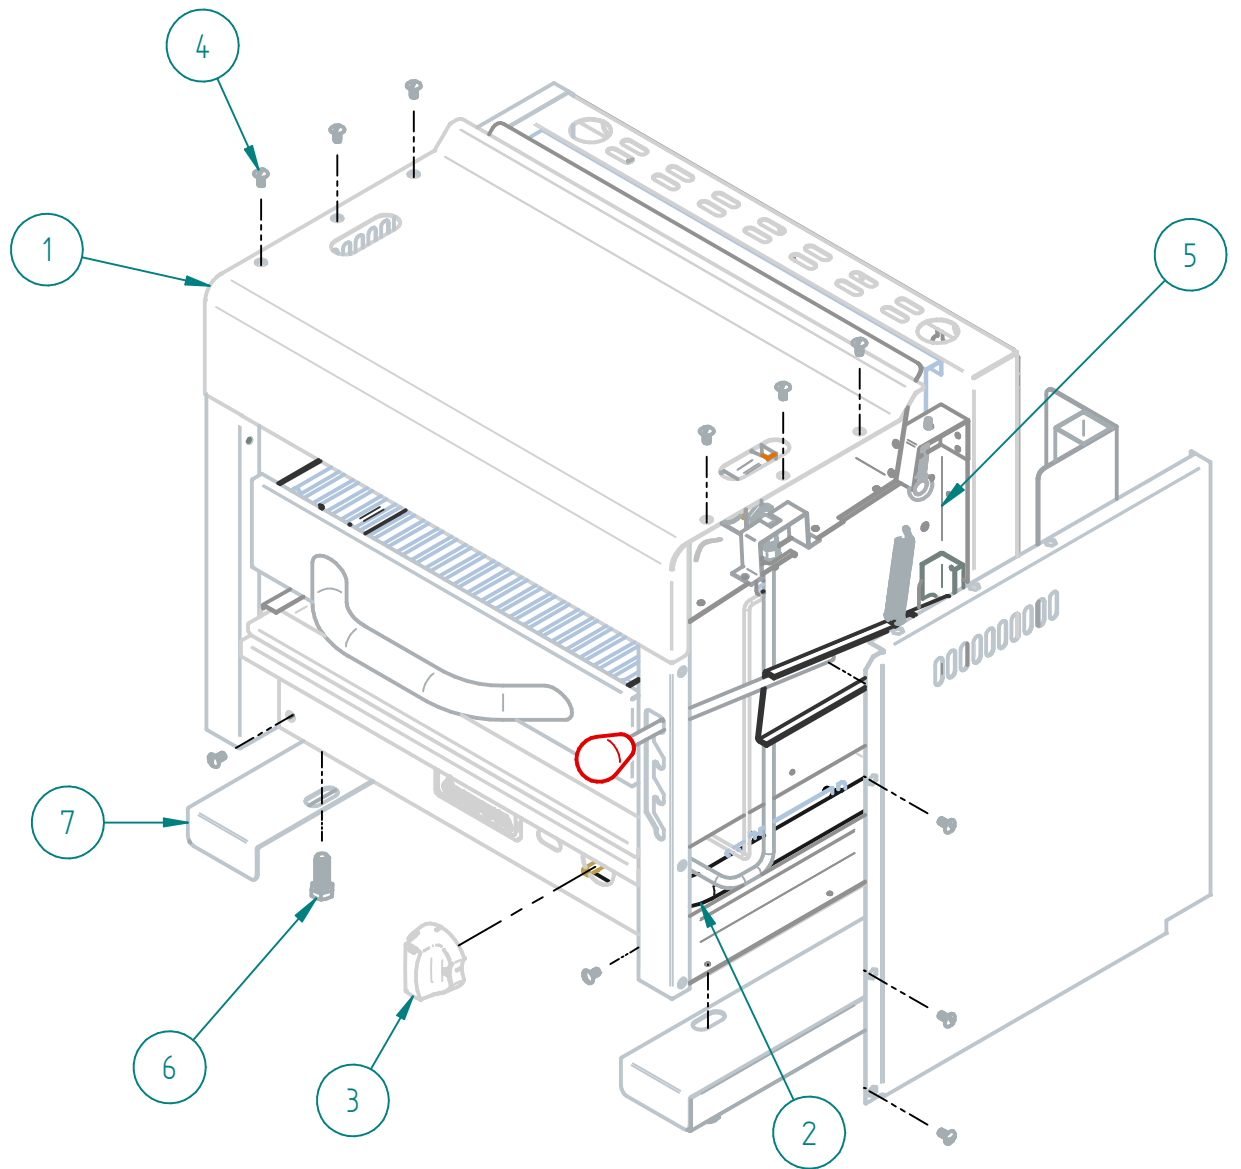

# SRS - 24

PARTS BREAKDOWNS

PARTS BREAKDOWNS

Item	Code	Description	Qty
1	S883132002	OUTER ASSEMBLY SRSB-24	1
2	S883134001	GAS SYSTEM SALAMANDER 24	1
3	S855068000	SIERRA KNOB	1
4	602509M0035	SS SCREW HEAD TRUSS M6-12	11
5	S883133002	INNER ASSEMBLY SRSB-24	1
6	602509M0054	SS HEXAGONAL SCREW M12 X 35	4
7	S883167000	BRACKET MOUNTING SB/CM	1

# S883132002 OUTER ASSEMBLY SRSB -24

PARTS BREAKDOWNS

Item	Code	Description	Qty
1	S882858000	CONTROL PANEL SB-24"	1
2	S882805002	LEFT SIDE PANEL SALAMANDER	1
3	S882811002	REAR PANEL SAL/CHEE 24"	1
4	S882810002	TOP PANEL 24"	1
5	S882804002	RIGHT SIDE PANEL SB	1
6	S882639002	BRACE BACK	1
7	S882620002	MANIFOLD HOLDER SB/CM	2
8	S882859000	BACK PANEL SB/CM 24"	1
9	S855073000	MEDIUM SIZE SIERRA PLATE	1
11	S882863000	FRAME SIDE	1

# S883179000 CAR ASSEMBLY SB-24

PARTS BREAKDOWNS

Item	Code	Description	Qty
1	S882718000	MECHANISM TRAY SALAM 24	1
2	S882719000	BOTTOM TRAY MECHANISM SAL-24	1
3	S882712000	RIGHT SIDE MECHANISM SLIDER	1
4	S882713000	LEFT SIDE MECHANISM SLIDER	1
5	S880502000	BEARING 1/2"-1/2" -7/16"	2
7	S882812002	HANDLE HOLDER SB-24"	1
8	S882821001	HANDLE SALAMANDER 24"	1
9	S882649001	GRILL SALAMANDER 24"	1