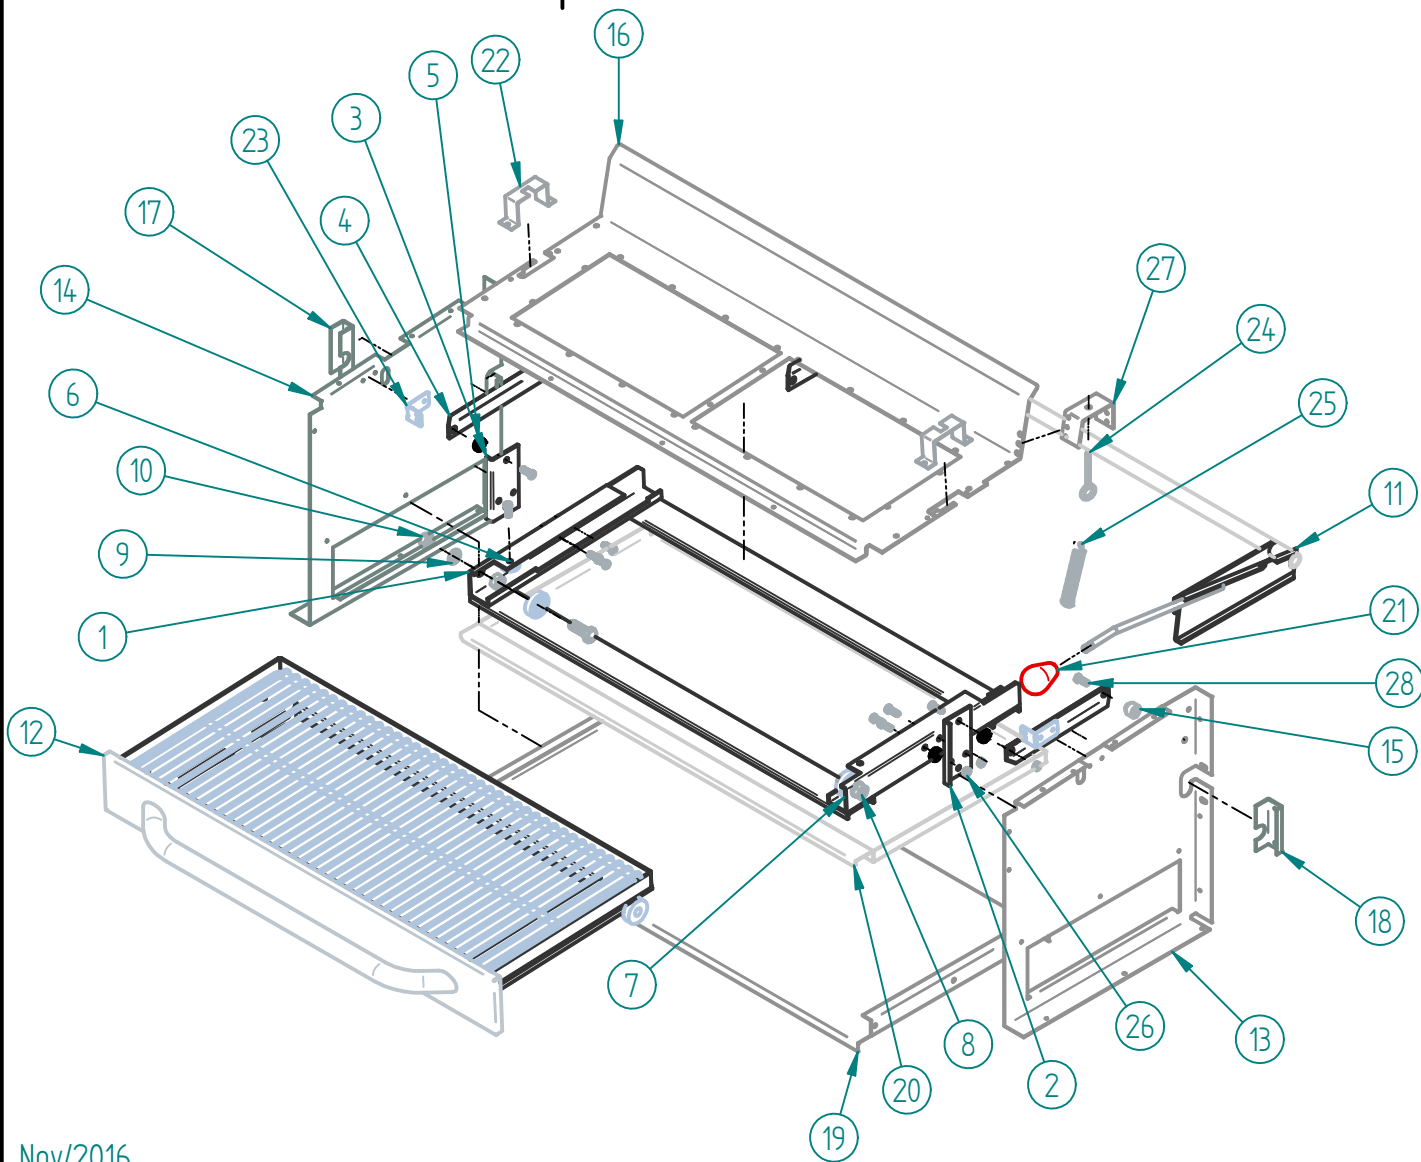

SRS-36

PARTS BREAKDOWNS

PARTS BREAKDOWNS

SUB XV 1

PARTS BREAKDOWNS

SUB XV 2

PARTS BREAKDOWNS

SUB XV 3

PARTS BREAKDOWNS

SUB XV 4

SUB XV 5

PARTS BREAKDOWNS

PARTS BREAKDOWNS

SUB XV 6

PARTS BREAKDOWNS

CONVERSION KIT NG TO LP