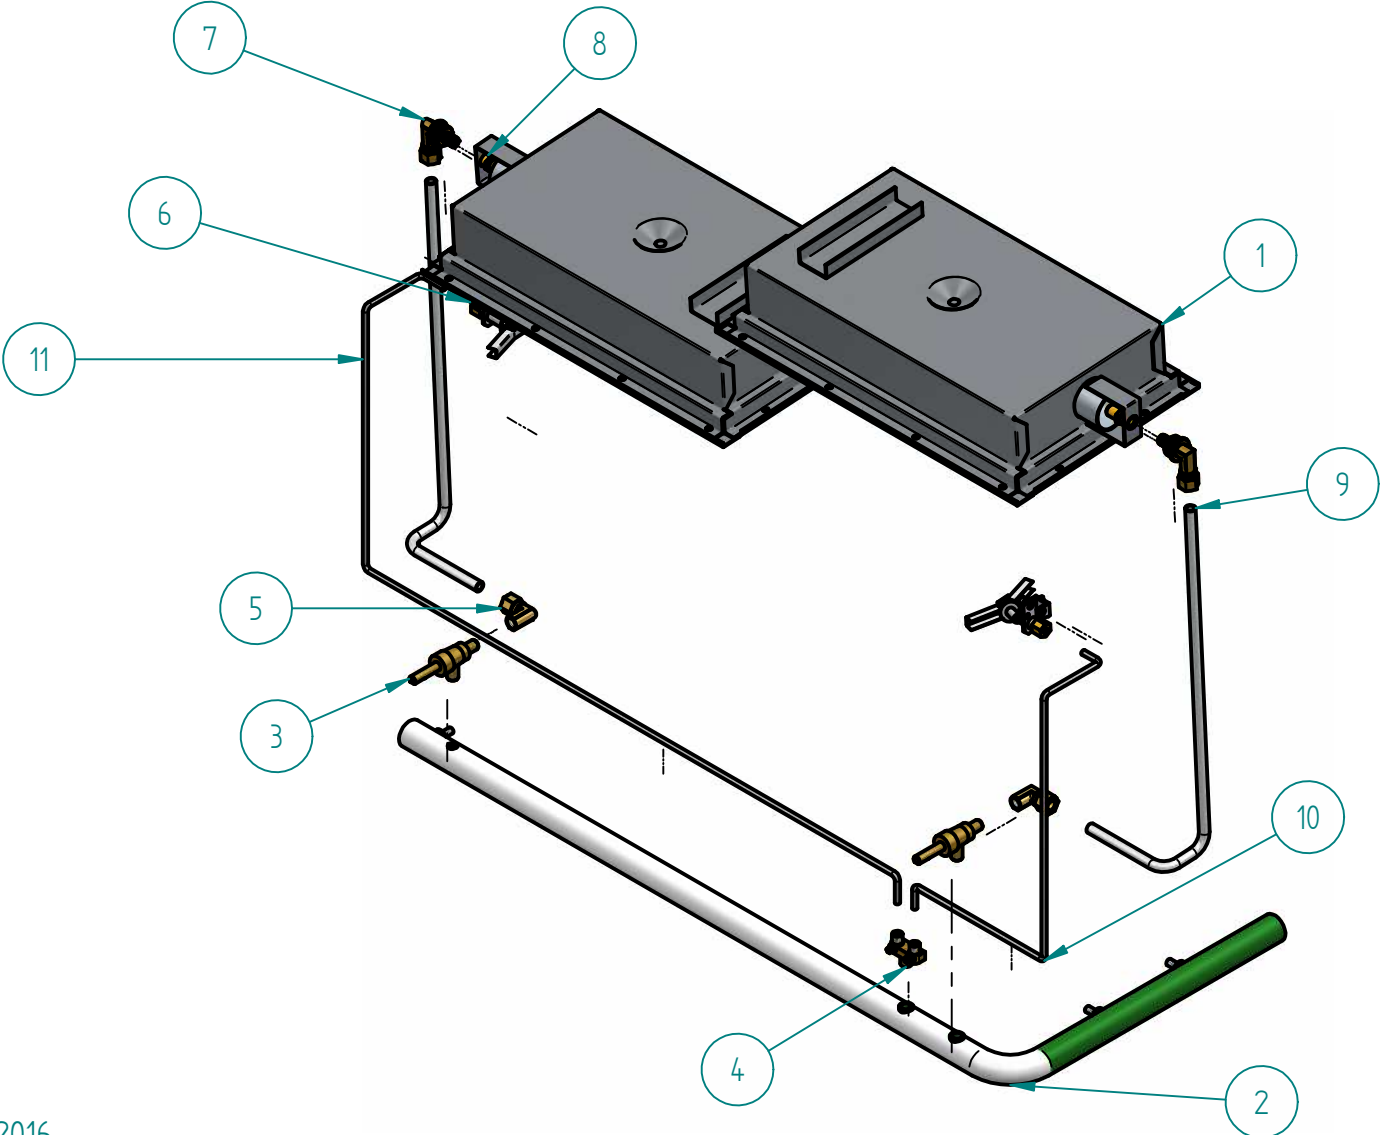

SUB XV 5

PARTS BREAKDOWNS