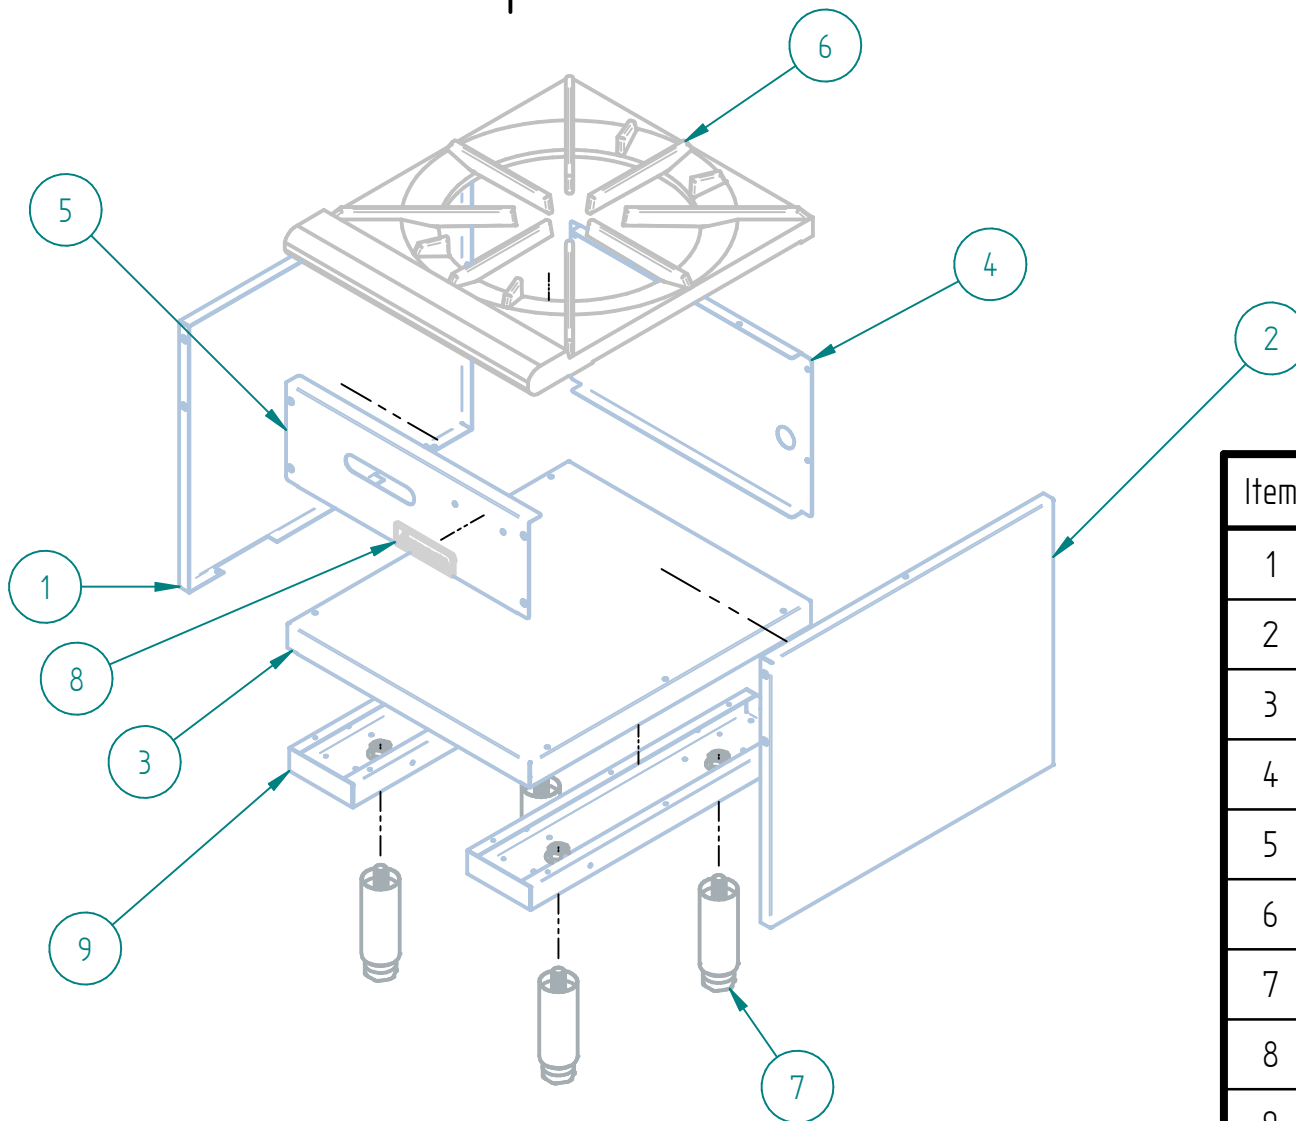

SRSP-18

PARTS BREAKDOWNS

Item	Code	Description	Qty
1	S893107000	INNER ASSEMBLY SRSP-18	1
2	S893106000	OUTER ASSEMBLY SRSP-18	1
3	602509M0035	SS SCREW HEAD TRUSS M6-12	4
4	S893108000	GAS SYSTEM SP-18 NG	1
5	S855068000	SIERRA KNOB	2

S893106000 OUTER ASSEMBLY SRSP - 18

PARTS BREAKDOWNS

Item	Code	Description	Qty
1	S892817000	LEFT SIDE PANEL	1
2	S892816000	RIGHT SIDE PANEL	1
3	S892819000	BOTTOM PANEL	1
4	S892620000	BACK PANEL	1
5	S892818001	CONTROL PANEL	1
6	S895704000	TOP GRATE	1
7	S852961000	ADJUSTABLE LEG 6-8 IN ϕ 2"	4
8	S855073000	MEDIUM SIZE SIERRA PLATE	1
9	S892812000	LEG SUPPORT	2

S893107000 INNER ASSEMBLY SRSP-18

PARTS BREAKDOWNS

Item	Code	Description	Qty
1	S892618000	INNER LEFT SIDE PANEL	1
2	S892619000	INNER RIGHT SIDE PANEL	1
3	S892605000	INNER BACK PANEL	1
4	S892628000	TRAY GUIDE	2
5	S892607000	GRATE SUPPORT	2
6	S892626000	GREASE TRAY	1
7	S892609000	BURNER CENTRAL SUPPORT	1
8	S892610000	MANIFOLD SUPPORT	2
9	S892611000	BURNER BACK SUPPORT	1
10	S862648002	SIDE MANIFOLD SUPPORT	1

S893108000 GAS SYSTEM SP-18 NG

PARTS BREAKDOWNS

Item	Code	Description	Qty
1	S895002000	COMPLETE MANIFOLD	1
3	S862416000	FEMALE ORIFICE 35	2
4	S895706000	AIR REGULATOR 1/ 1/4" NPT	2
5	S895712001	PIPE NIPPLE 1 1/4" X 1 1/2"	1
6	S895713001	PIPE NIPPLE 1 1/4" X 3"	1
7	S895702000	BIG CONCENTRIC BURNER	1
8	S895701000	SMALL CONCENTRIC BURNER	1
9	S905007000	DOUBLE PILOT VALVE AP6-1	1
10	S885010000	SMALL PILOT TUBE	1
11	S885011000	LARGE PILOT TUBE	1
12	S865006000	PILOT TIP A73007	2
13	S862101000	BURNER VALVE	2