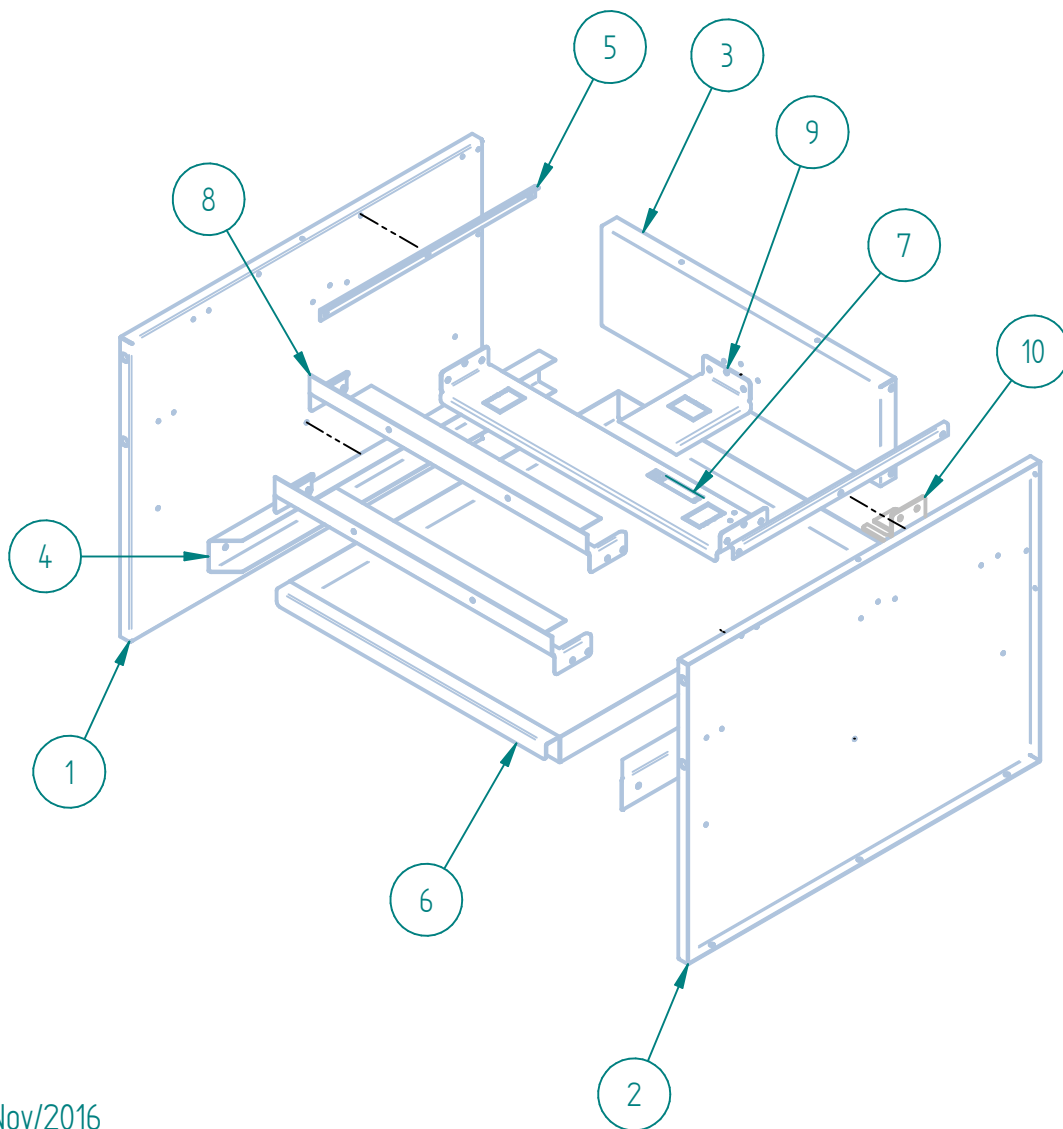

S893106000 OUTER ASSEMBLY SRSP - 18

PARTS BREAKDOWNS

Item	Code	Description	Qty
1	S892817000	LEFT SIDE PANEL	1
2	S892816000	RIGHT SIDE PANEL	1
3	S892819000	BOTTOM PANEL	1
4	S892620000	BACK PANEL	1
5	S892818001	CONTROL PANEL	1
6	S895704000	TOP GRATE	1
7	S852961000	ADJUSTABLE LEG 6-8 IN ϕ 2"	4
8	S855073000	MEDIUM SIZE SIERRA PLATE	1
9	S892812000	LEG SUPPORT	2

S893107000 INNER ASSEMBLY SRSP-18

PARTS BREAKDOWNS

Item	Code	Description	Qty
1	S892618000	INNER LEFT SIDE PANEL	1
2	S892619000	INNER RIGHT SIDE PANEL	1
3	S892605000	INNER BACK PANEL	1
4	S892628000	TRAY GUIDE	2
5	S892607000	GRATE SUPPORT	2
6	S892626000	GREASE TRAY	1
7	S892609000	BURNER CENTRAL SUPPORT	1
8	S892610000	MANIFOLD SUPPORT	2
9	S892611000	BURNER BACK SUPPORT	1
10	S862648002	SIDE MANIFOLD SUPPORT	1

S893108000 GAS SYSTEM SP-18 NG

PARTS BREAKDOWNS

Item	Code	Description	Qty
1	S895002000	COMPLETE MANIFOLD	1
3	S862416000	FEMALE ORIFICE 35	2
4	S895706000	AIR REGULATOR 1/ 1/4" NPT	2
5	S895712001	PIPE NIPPLE 1 1/4" X 1 1/2"	1
6	S895713001	PIPE NIPPLE 1 1/4" X 3"	1
7	S895702000	BIG CONCENTRIC BURNER	1
8	S895701000	SMALL CONCENTRIC BURNER	1
9	S905007000	DOUBLE PILOT VALVE AP6-1	1
10	S885010000	SMALL PILOT TUBE	1
11	S885011000	LARGE PILOT TUBE	1
12	S865006000	PILOT TIP A73007	2
13	S862101000	BURNER VALVE	2