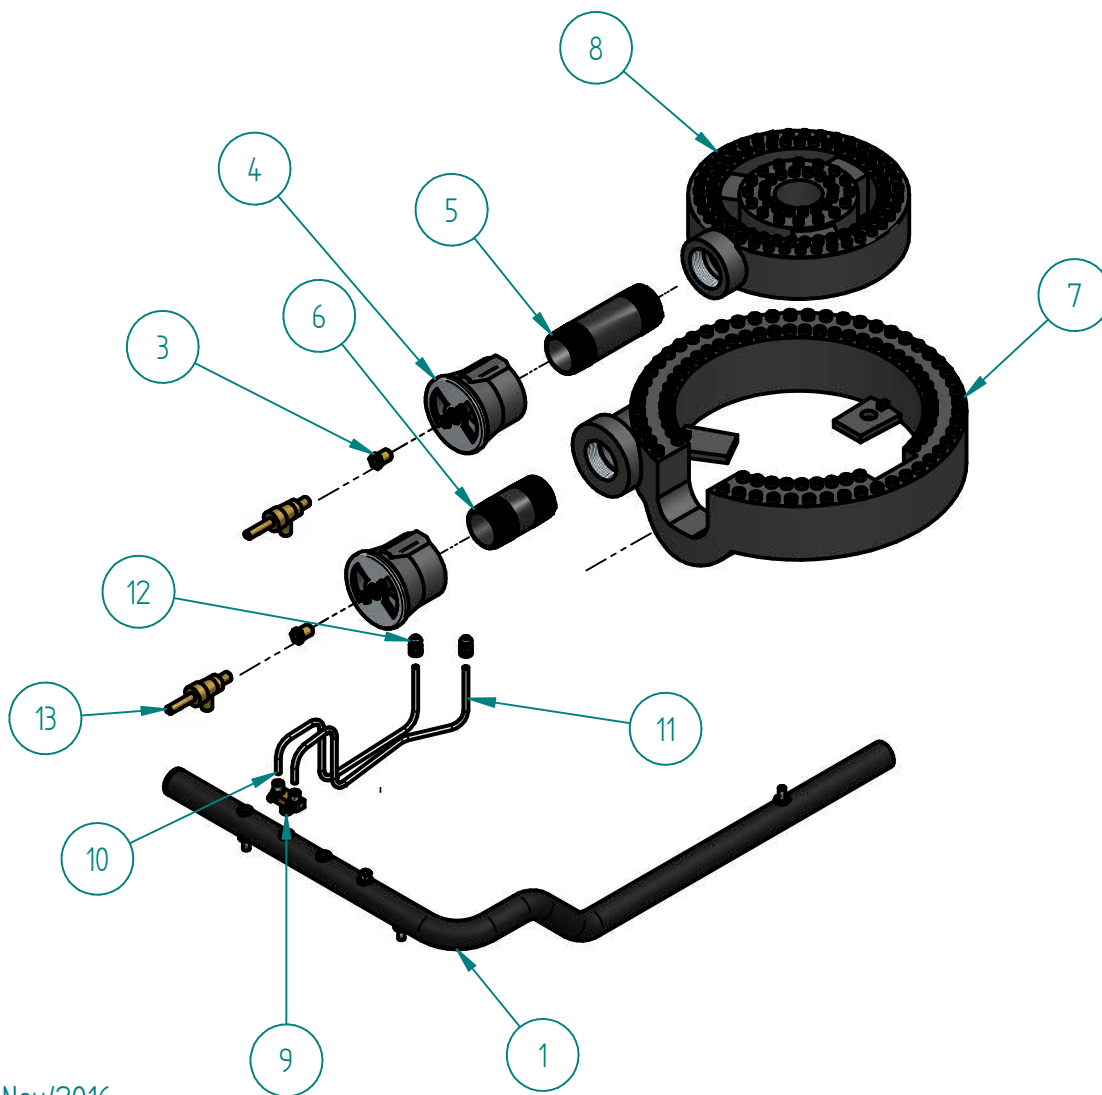

S893107000 INNER ASSEMBLY SRSP-18

PARTS BREAKDOWNS

Item	Code	Description	Qty
1	S892618000	INNER LEFT SIDE PANEL	1
2	S892619000	INNER RIGHT SIDE PANEL	1
3	S892605000	INNER BACK PANEL	1
4	S892628000	TRAY GUIDE	2
5	S892607000	GRATE SUPPORT	2
6	S892626000	GREASE TRAY	1
7	S892609000	BURNER CENTRAL SUPPORT	1
8	S892610000	MANIFOLD SUPPORT	2
9	S892611000	BURNER BACK SUPPORT	1
10	S862648002	SIDE MANIFOLD SUPPORT	1

S893108000 GAS SYSTEM SP-18 NG

PARTS BREAKDOWNS

Item	Code	Description	Qty
1	S895002000	COMPLETE MANIFOLD	1
3	S862416000	FEMALE ORIFICE 35	2
4	S895706000	AIR REGULATOR 1/ 1/4" NPT	2
5	S895712001	PIPE NIPPLE 1 1/4" X 1 1/2"	1
6	S895713001	PIPE NIPPLE 1 1/4" X 3"	1
7	S895702000	BIG CONCENTRIC BURNER	1
8	S895701000	SMALL CONCENTRIC BURNER	1
9	S905007000	DOUBLE PILOT VALVE AP6-1	1
10	S885010000	SMALL PILOT TUBE	1
11	S885011000	LARGE PILOT TUBE	1
12	S865006000	PILOT TIP A73007	2
13	S862101000	BURNER VALVE	2