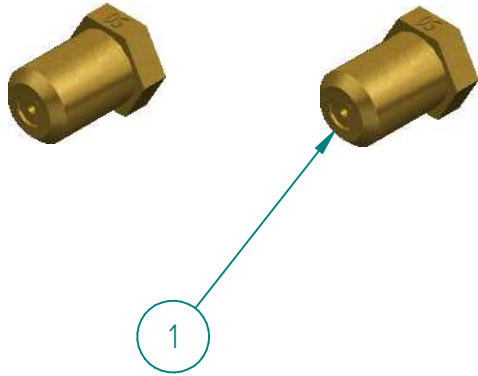

S893108000 GAS SYSTEM SP-18 NG

PARTS BREAKDOWNS

Item	Code	Description	Qty
1	S895002000	COMPLETE MANIFOLD	1
3	S862416000	FEMALE ORIFICE 35	2
4	S895706000	AIR REGULATOR 1/ 1/4" NPT	2
5	S895712001	PIPE NIPPLE 1 1/4" X 1 1/2"	1
6	S895713001	PIPE NIPPLE 1 1/4" X 3"	1
7	S895702000	BIG CONCENTRIC BURNER	1
8	S895701000	SMALL CONCENTRIC BURNER	1
9	S905007000	DOUBLE PILOT VALVE AP6-1	1
10	S885010000	SMALL PILOT TUBE	1
11	S885011000	LARGE PILOT TUBE	1
12	S865006000	PILOT TIP A73007	2
13	S862101000	BURNER VALVE	2

S750401400 Conversion Kit NG to LP SP-18

PARTS BREAKDOWNS

Item	Code	Description	Qty
1	S862415000	FEMALE ORIFICE #50	2

LABEL NO.	ITEM NO.	ITEM NO. DESCRIPTION
		SUB XV 1
1	1090417	INNER ASSEMBLY SRSP-18
2	1090418	OUTER ASSEMBLY SRSP-18
3	1090338	SCREW HEAD TRUSS M6-12
4	1090419	GAS SYSTEM SP-18 NG
5	1090036	TEMP CONTROL KNOB SIERRA
		SUB XV 2
1	1090368	LEFT SIDE PANEL
2	1090369	RIGHT SIDE PANEL
3	1090370	BOTTOM PANEL
4	1090371	BACK PANEL
5	1090372	CONTROL PANEL
6	1090142	STOVE TOP GRILL
7	1090211	ADJUSTABLE LEG 6-8 IN Ø 2"
8	1090037	PLATE SAW
9	1090329	LEGS SUPPORT
		SUB XV 3
1	1090376	INNER LEFT SIDE PANEL
2	1090377	INNER RIGHT SIDE PANEL
3	1090378	INNER BACK PANEL
4	1090379	TRAY GUIDE
5	1090380	GRATE SUPPORT
6	1090134	TRAY 18
7	1090381	BURNER CENTRAL SUPPORT
8	1090382	MANIFOLD SUPPORT
9	1090383	BURNER BACK SUPPORT
10	1090255	SIDE MANIFOLD SUPPORT
		SUB XV 4
1	1090138	MANIFOLD ASSY STOVE 18 "
3	1090373	ORIFICE 35
4	1090143	1 1/4 "NPT AIR REGULATOR
5	1090374	PIPE NIPPLE 1 1/4" X 1 1/2"
6	1090375	PIPE NIPPLE 1 1/4" X 3"
7	1090141	LARGE CONCENTRIC BURNER
8	1090140	BURNER CONCENTRIC GUY
9	1090154	PILOT AP6-1 DOUBLE VALVE
10	1090130	SHORT STOVE PILOT LIGHT PIPE
11	1090131	LONG STOVE PILOT LIGHT PIPE
12	1090073	PILOT TIP A73007
13	1090047	TAP / GAS VALVE
	1090420	KIT NG TO LP
1	1090421	ORIFICE #50