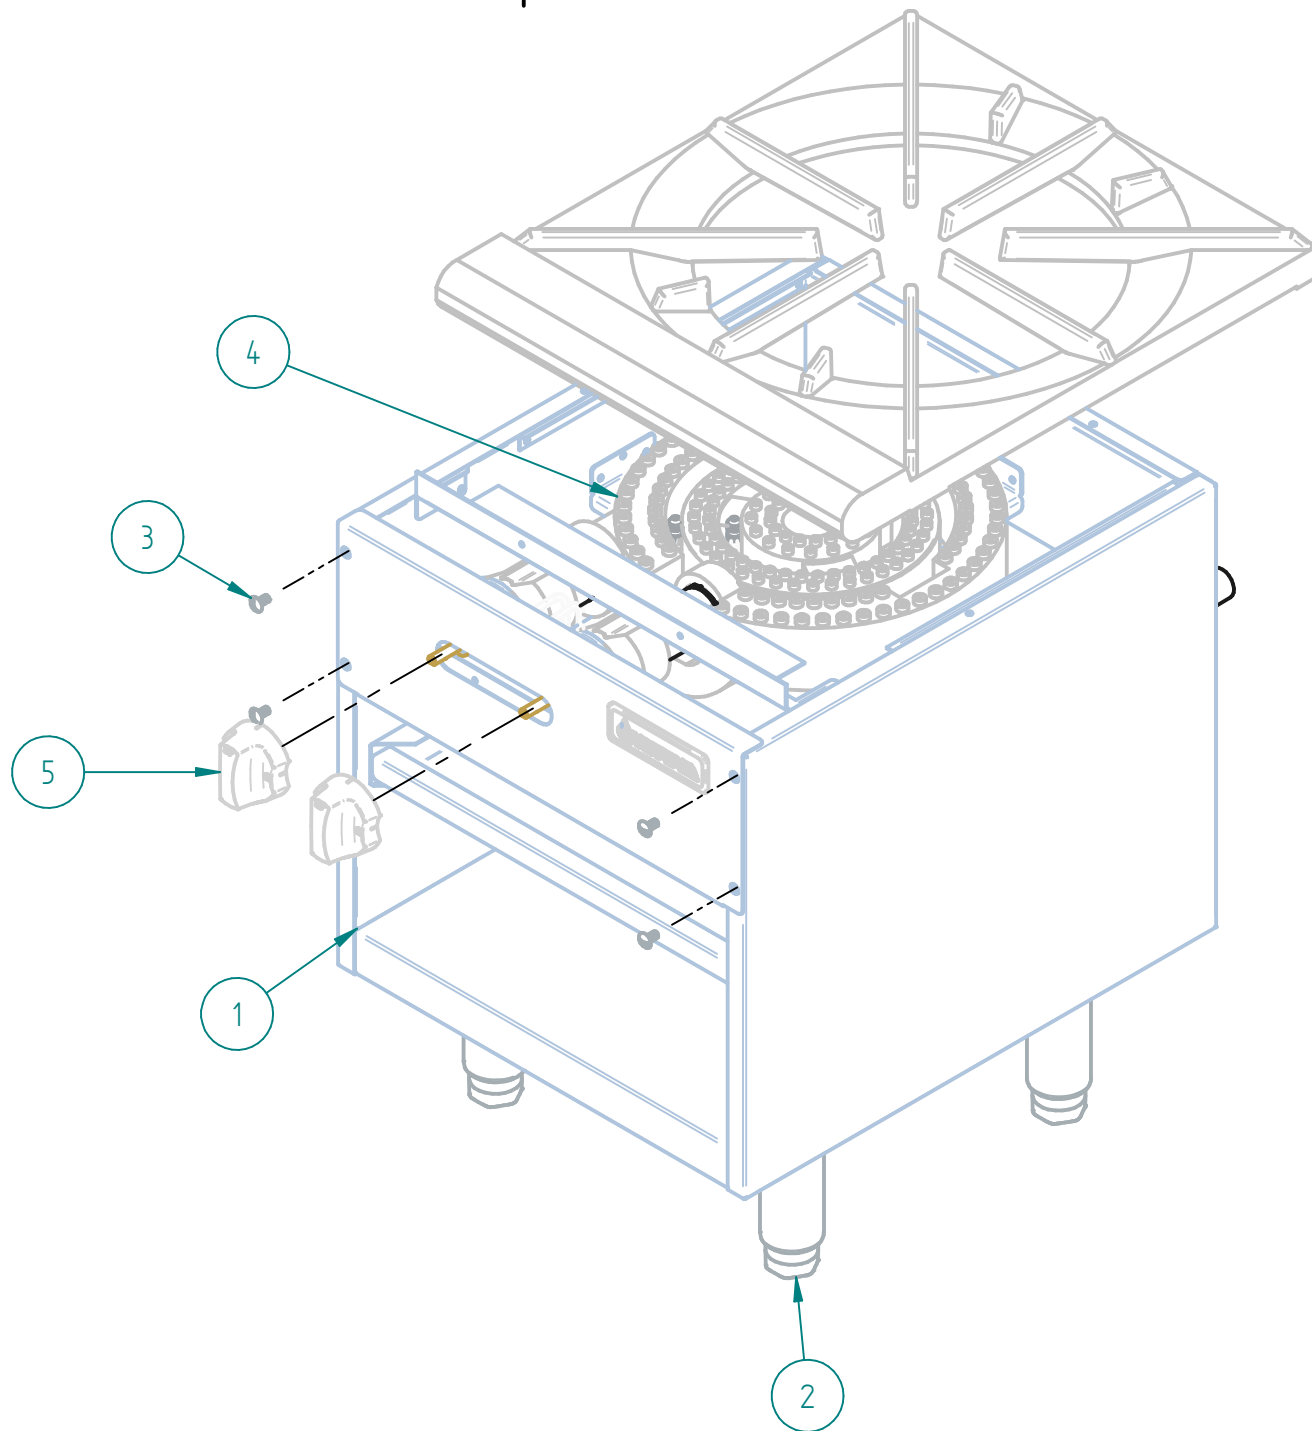

SRSP-18

PARTS BREAKDOWNS

Item	Code	Description	Qty
1	S893107000	INNER ASSEMBLY SRSP-18	1
2	S893106000	OUTER ASSEMBLY SRSP-18	1
3	602509M0035	SS SCREW HEAD TRUSS M6-12	4
4	S893108000	GAS SYSTEM SP-18 NG	1
5	S855068000	SIERRA KNOB	2

S893107000 INNER ASSEMBLY SRSP-18

PARTS BREAKDOWNS

Item	Code	Description	Qty
1	S892618000	INNER LEFT SIDE PANEL	1
2	S892619000	INNER RIGHT SIDE PANEL	1
3	S892605000	INNER BACK PANEL	1
4	S892628000	TRAY GUIDE	2
5	S892607000	GRATE SUPPORT	2
6	S892626000	GREASE TRAY	1
7	S892609000	BURNER CENTRAL SUPPORT	1
8	S892610000	MANIFOLD SUPPORT	2
9	S892611000	BURNER BACK SUPPORT	1
10	S862648002	SIDE MANIFOLD SUPPORT	1

S893108000 GAS SYSTEM SP-18 NG

PARTS BREAKDOWNS

Item	Code	Description	Qty
1	S895002000	COMPLETE MANIFOLD	1
3	S862416000	FEMALE ORIFICE 35	2
4	S895706000	AIR REGULATOR 1/ 1/4" NPT	2
5	S895712001	PIPE NIPPLE 1 1/4" X 1 1/2"	1
6	S895713001	PIPE NIPPLE 1 1/4" X 3"	1
7	S895702000	BIG CONCENTRIC BURNER	1
8	S895701000	SMALL CONCENTRIC BURNER	1
9	S905007000	DOUBLE PILOT VALVE AP6-1	1
10	S885010000	SMALL PILOT TUBE	1
11	S885011000	LARGE PILOT TUBE	1
12	S865006000	PILOT TIP A73007	2
13	S862101000	BURNER VALVE	2