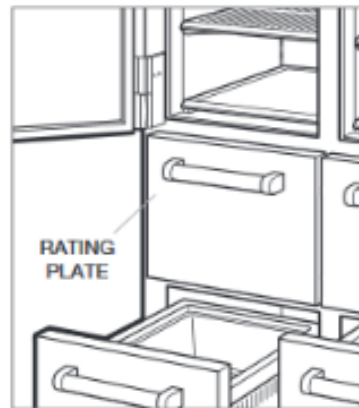

200 Series

245/249R REFRIGERATOR/FREEZER
249FF/FFI ALL FREEZER
249RP ALL REFRIGERATOR

Serial Tag location
Arrow
Open Door look up at
top

Condenser location
Arrow
Bottom

BUILT-IN REFRIGERATION

The product rating information is located on the top frame, near the hinge (left hinge for French door and side-by-side models).

PRO 48 REFRIGERATION

The product rating information is located on the left side of the top freezer drawer compartment (drawer must be open).

400 Series

424 UNDER COUNTER/
424 FREESTANDING

Serial Tag location
Arrow
Open Door look up
at top