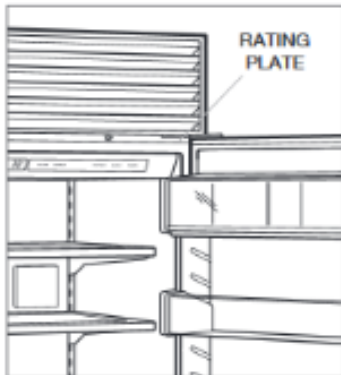

200 Series

245/249R REFRIGERATOR/FREEZER
249FF/FFI ALL FREEZER
249RP ALL REFRIGERATOR

Serial Tag location
Arrow
Open Door look up at
top

Condenser location
Arrow
Bottom

BUILT-IN REFRIGERATION

The product rating information is located on the top frame, near the hinge (left hinge for French door and side-by-side models).

PRO 48 REFRIGERATION

The product rating information is located on the left side of the top freezer drawer compartment (drawer must be open).

400 Series

424 UNDER COUNTER/
424 FREESTANDING

Serial Tag location
Arrow
Open Door look up
at top