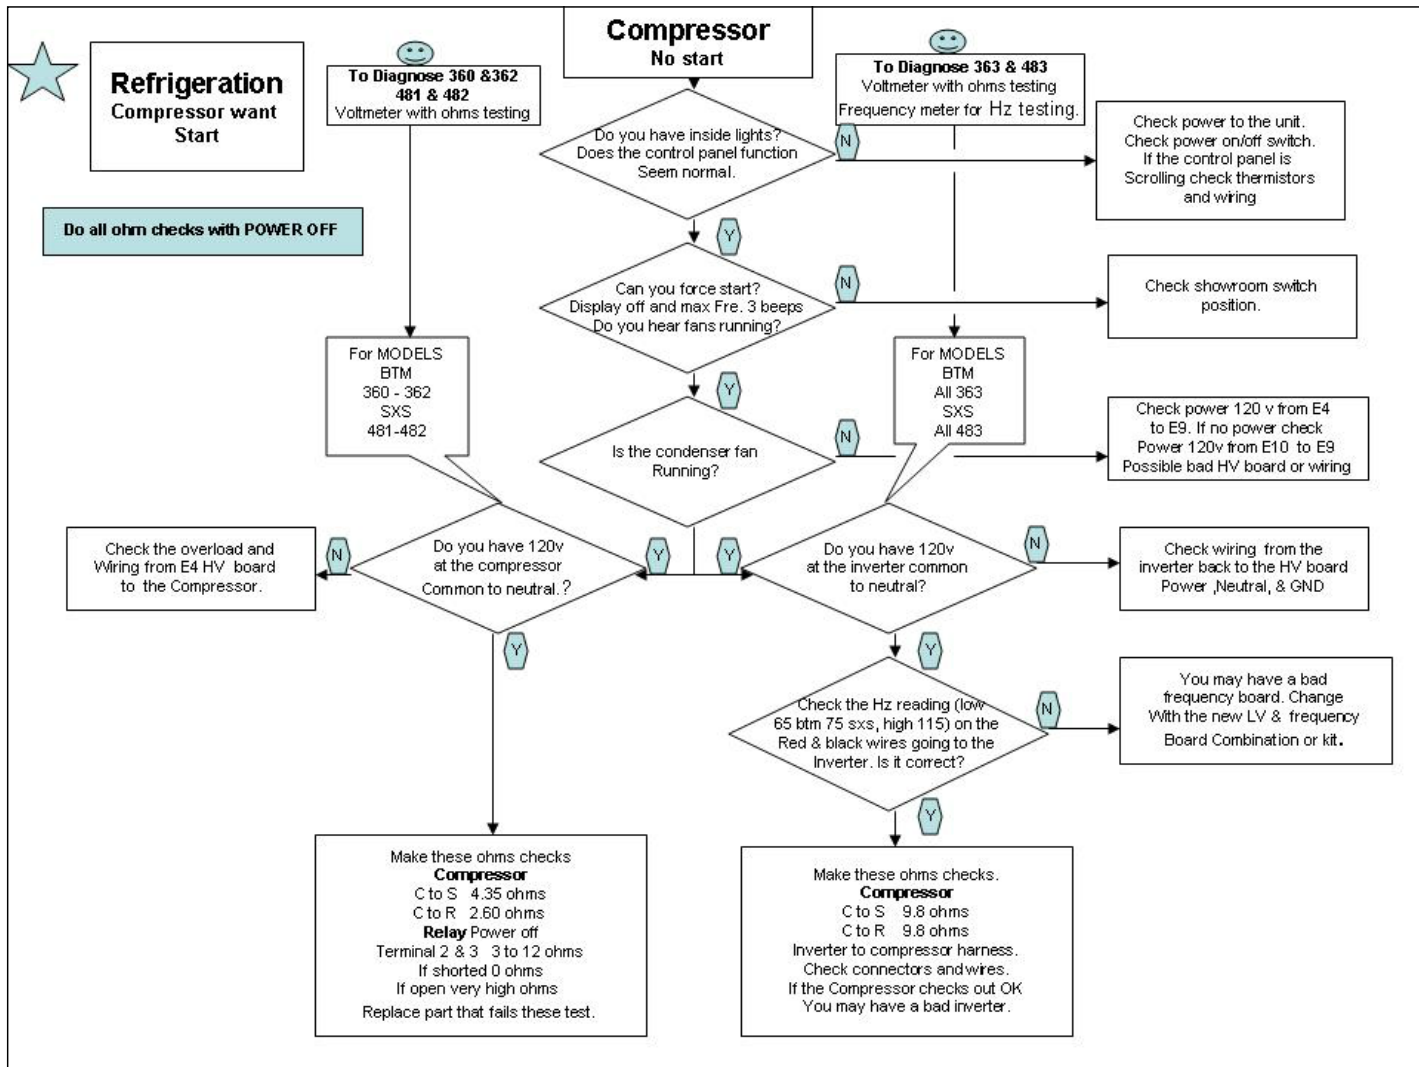

FLOW CHART NO COMPRESSOR