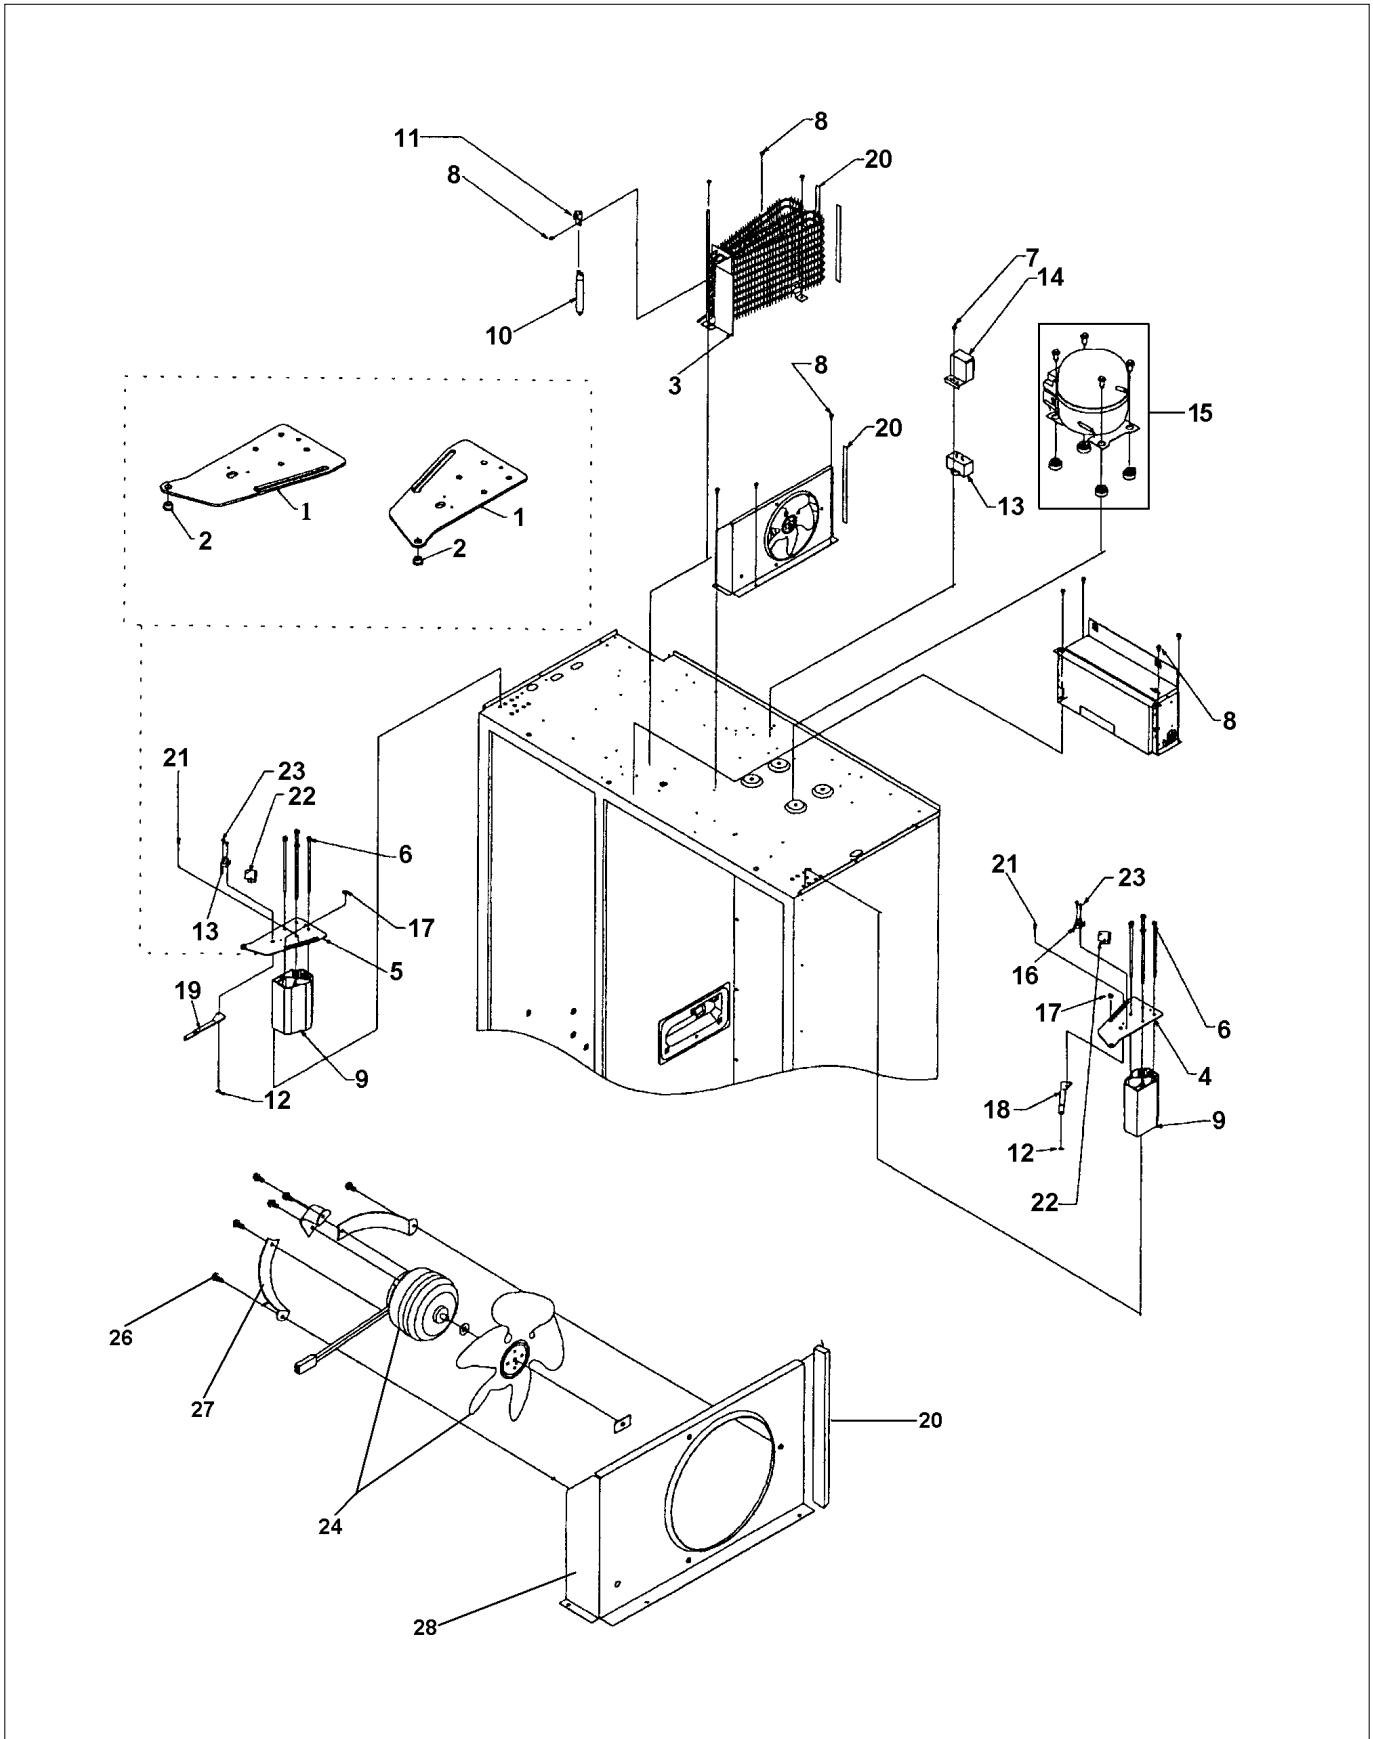

TOP HINGES

Item	Part No.	Name	Qty	Uom	NOTES
1	K2196428	SHROUD, CONDENSER FAN	1	EA	Not available online / Call for pricing and availability
2	10582501	Bracket, Condenser Motor	1	EA	
3	068353-000	CONDENSER ASM W/COPPER ENDS	1	EA	
4	PC920064	RIGHT TOP HINGE ASSEMBLY	1	EA	NO LONGER AVAILABLE
5	PC920065	TOP HINGE ASSY(VCBB362LSS)	1	EA	NO LONGER AVAILABLE
6	M0206313	SCREW-MACH	1	EA	
7	M0223816	SCREW-TR	1	EA	NO LONGER AVAILABLE
8	M0238616	SCREW-SM	1	EA	
9	12067901	EXTRSN-TOP HINGE V12067901	1	EA	
10	084132-000	DRIER, SVRC	1	EA	
11	10547001	CLIP-DRIER V10547001	1	EA	
12	40370P01	NYLON FLAT WASHER V40370P01	1	EA	
13	PE950122	SWITCH	1	EA	
NI	011666-000	INVERTER,CMPR,ASM, see 2018-01AP before ordering	1	EA	
14	G5096494	COND. FAN ASSY	1	EA	
15	G5097976	Compressor Assembly (Includes Drier)	1	EA	
16	068014-000	SWITCH, EMB MODEL, 601E-9002 (WHITE)	1	EA	ORIGINAL BLACK SWITCH PE950147 IS NO LONGER AVAILABLE AND REPLACED WITH 068014-000
17	12348701	BUMPER-DOOR STOP V12348701	1	EA	
18	PC920066	ARM, DOOR STOP, RH	1	EA	NO LONGER AVAILABLE
19	PC920068	ARM DOOR STOP LH	1	EA	
20	A3189370	GASKET, FOAM	1	EA	
21	M0220942	SCREW-SHLDR	1	EA