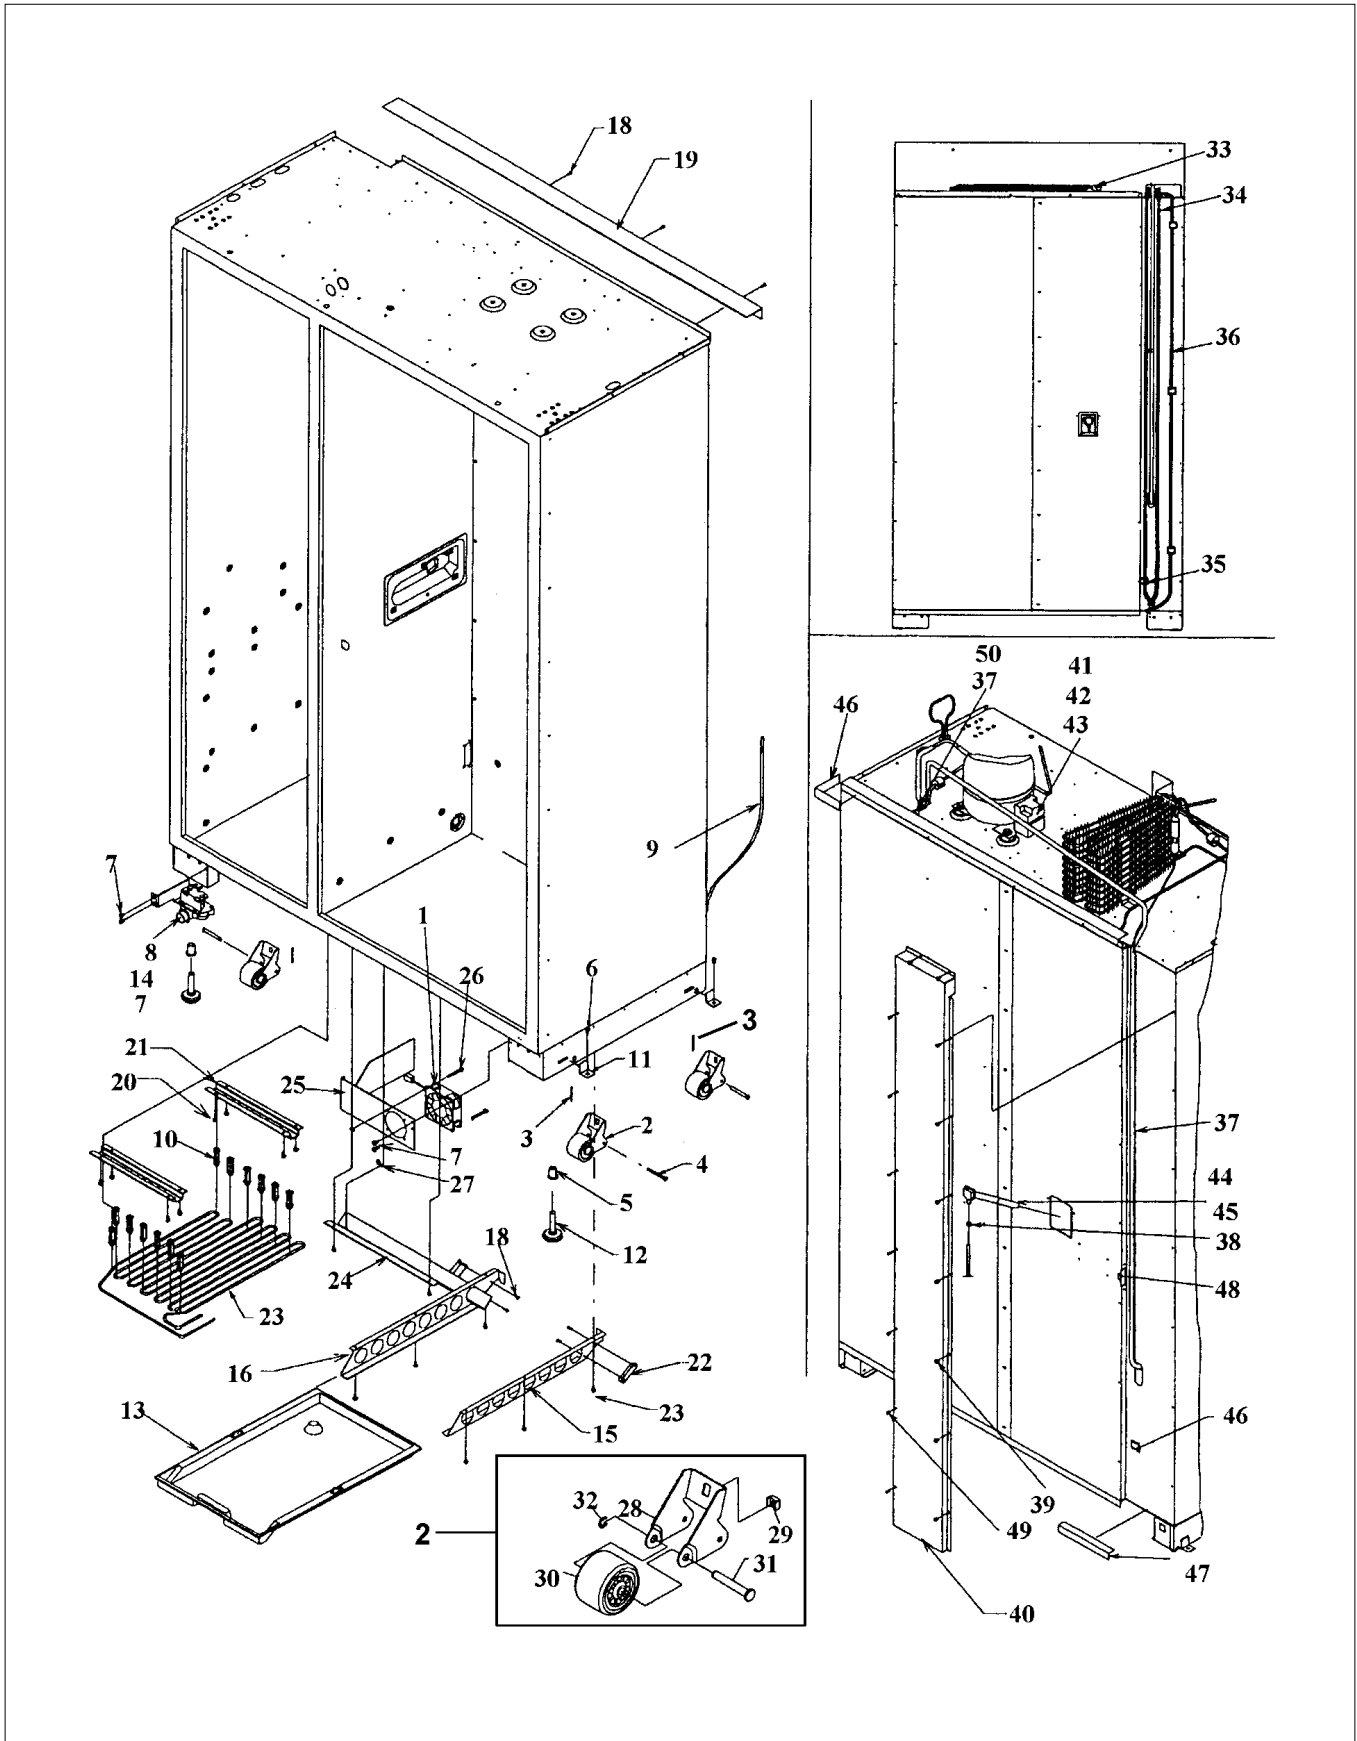

ROLLERS

Item	Part No.	Name	Qty	Uom	NOTES
1	013112-000	AXIAL FAN	1	EA	
2	G5096490	SUB TO G5096596	1	EA	NO LONGER AVAILABLE
3	M1200004	PIN-COTTER	1	EA	
4	M1200203	PIN-CLEVIS	1	EA	
5	M0295308	NUT-RIVET VM0295308	1	EA	
6	M0267153	SCREW-MACH VM0267153	1	EA	NO LONGER AVAILABLE, Not available online / Call for pricing and availability
7	M0220417	SCREW-TC	1	EA	
8	G50911821	WATER VALVE KIT	1	EA	
	10244906S	WATER VALVE COUPLING	1	EA	
9	PB020302	PLASTIC TUBING-DOOR WATERLINE SXS DISP	1	EA	
10	12071201	CLIP-DRAIN LOOP	1	EA	
11	K2096427	BRKT-SHIPPING 12071102	1	EA	
12	12150601	FOOT-LEVELING V12150601	1	EA	
13	12071301	PAN, DRAIN	1	EA	
14	M0753001	NUT-SLEEVE	1	EA	
15	K2096459	RAIL-PAN 12234701	1	EA	
16	K2096460	RAIL-PAN 12234702	1	EA	
17	A1055101	SPRING-ANTI KINK	1	EA	NO LONGER AVAILABLE
18	PC040010	POP RIVET (.063/GR -.125) GAMD42-A	1	EA	
19	K2096442	SHIELD-POWER CORD 12180503	1	EA	NO LONGER AVAILABLE, Not available online / Call for pricing and availability
20	M0224416	SCREW-SM	1	EA	
21	K2096455	BRKT-SERP. CLIP 12215001	1	EA	NO LONGER AVAILABLE
22	K2096439	ANGLE-DRAIN PAN 12143801	1	EA	
23	F2096550	SERPENTINE DRAIN SXS	1	EA	
24	L2096474	TROUGH-DRAIN REP V12349801	1	EA