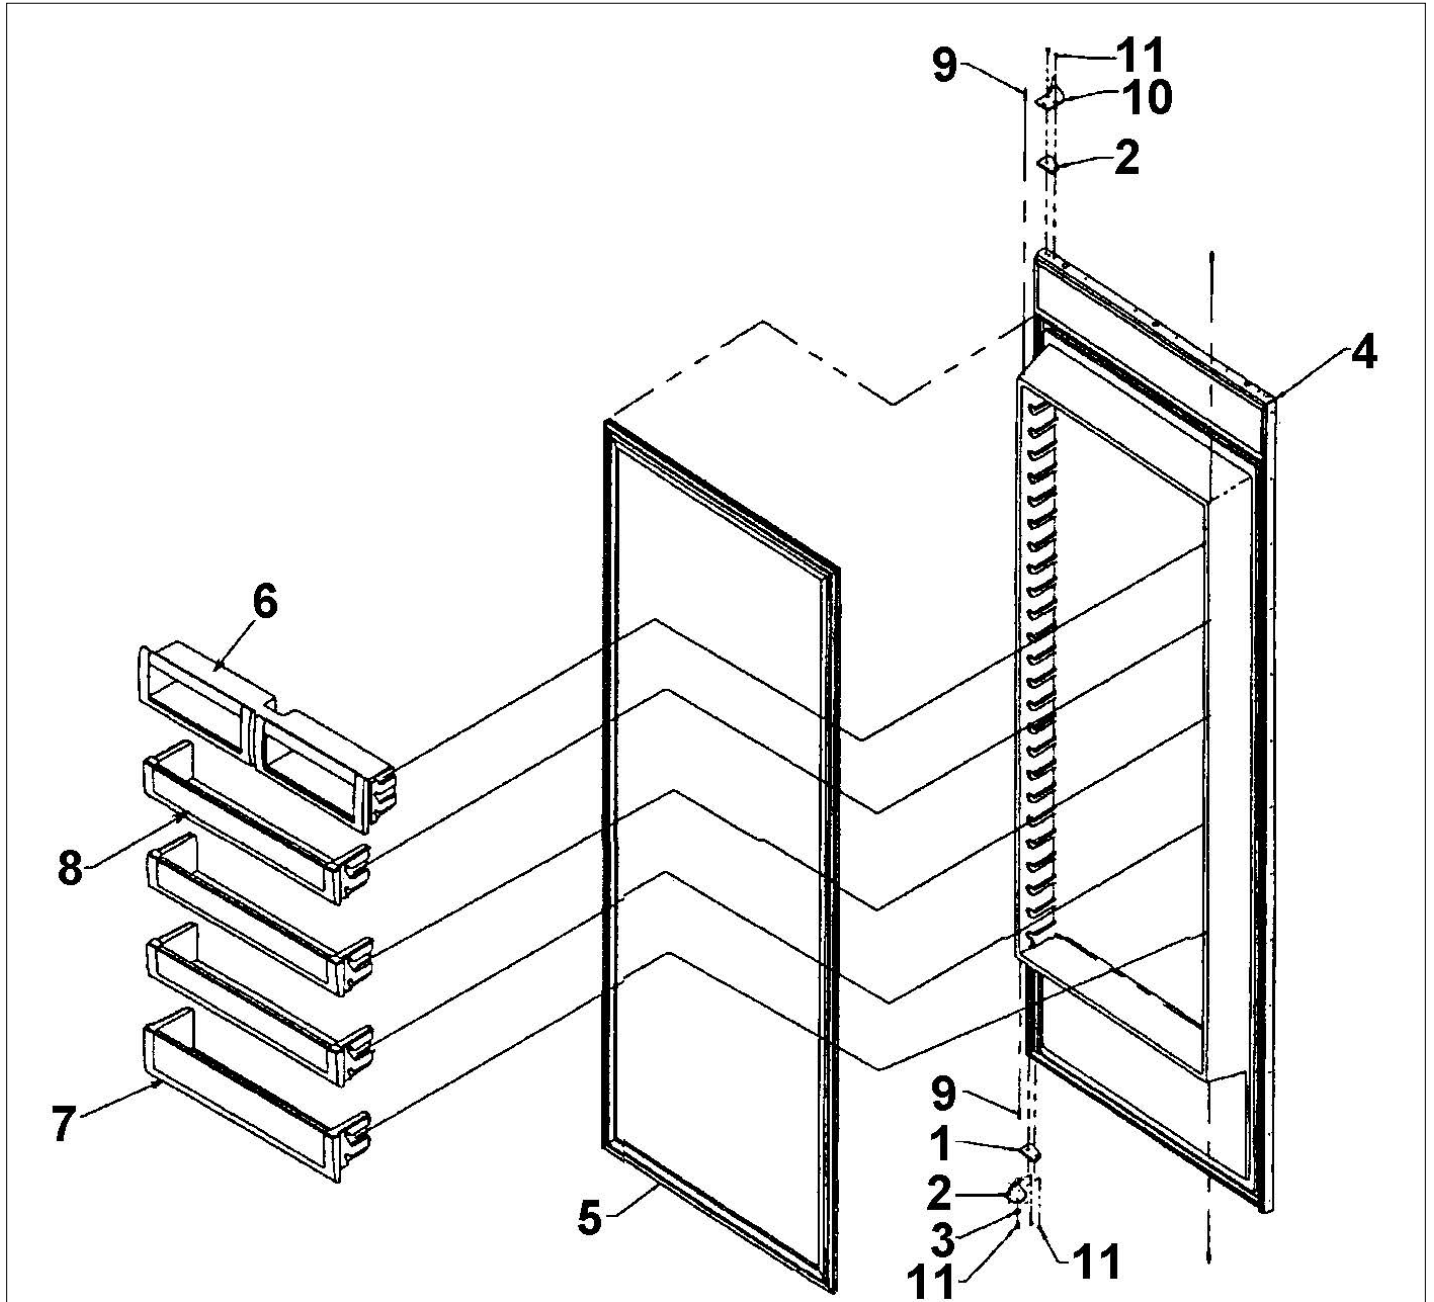

DDSB483D REF DOOR ASSY

Item	Part No.	Name	Qty	Uom	NOTES
1	M0202528	SCREW-MACH #		EA	
2	PC020231	CAM DOOR CLOSURE TOP WHITE		EA	NO LONGER AVAILABLE
3	M0272803	WASHER-LOCK		EA	
4	G5097702	DOOR FOAM ASM SXS 48 FF - NLA		EA	
5	PB070296	DOOR GASKET, 48 SXS FF SIDE CHARGE		EA	
6	V12203602	DAIRY MODULE ASSY #		EA	
7	036886-000	DOORBIN ASM SXS 48 FF		EA	
8	G5099989	48" FF METAL SHELF KIT		EA	
9	12128001	PLUG-INNER DOOR		EA	
10	PC920054	RIGHT UP PIVOT PLT ASSY		EA	Not available online / Call for pricing and availability
11	PD920174	10X7/8 PHILLIPS SMA TRI LOBE SA		EA	
NI	PE940176	Door Trim - Side		EA	
NI	12493706	TRIM, REF. DOOR		EA	Not available online / Call for pricing and availability
NI	PK930008	SUB TO PK930008 - TRIM-SXS FZ DR		EA	
NI	014581-000	SPACER,TRIM,SXS,AF,AR		EA	
NI	M0210458	SCR 8-18 X 5/8 WAFER PH SMS		EA