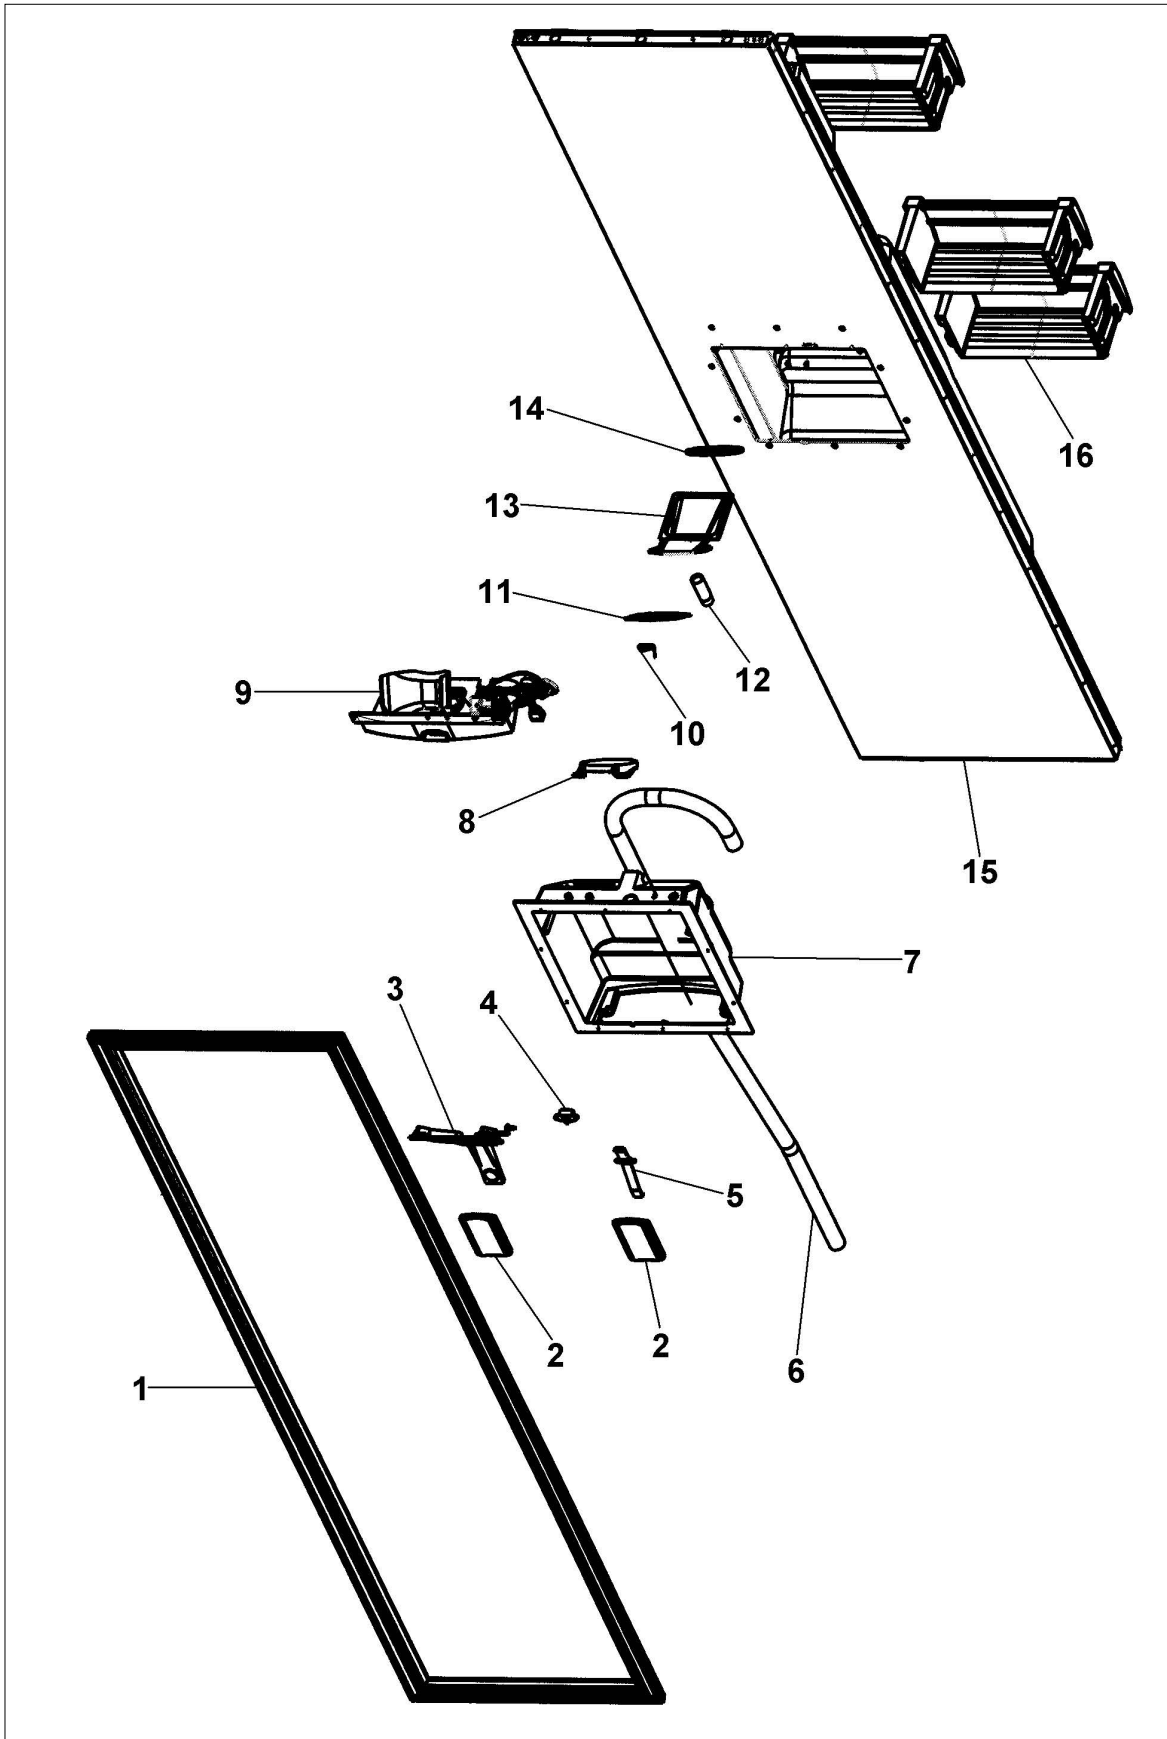

DDSB483D FREEZER DOOR ASSY

Item	Part No.	Name	Qty	Uom	NOTES
1	PB070295	DOOR GASKET, 48 SXS FZ SIDE CHARGE		EA	
2	V12221005	PAD - E ACTUATOR (BLK)		Wholesale Price	
3	PK930383	Arm, Ice Dispenser		EA	
4	PE950152	SWITCH SLIDE		EA	
5	12220301	Arm, Water Dispenser		EA	
6	PK930273	TUBE WIRE		EA	NOT FIELD REPLACEABLE
7	12348402	CAVITY DISPENSER		EA	
8	PK930381	DOOR DISPENSER		EA	
9	PE070866	DISPENSER CAVITY ASSEMBLY		EA	
	NOTE	Includes Switches		EA	
10	PC010021	SPRING DISP. DOOR		EA	
11	PK930401	DEFLECTOR-ICE		EA	
12	PK930274	TUBE CONNECTOR		EA	
13	V12348201	CHUTE ICE		EA	
14	12193801	GASKET - ICE DR		EA	
15	G3297574	FREEZER DOOR ASSEMBLY		EA	NO LONGER AVAILABLE
16	036888-000	DOORBIN ASM SXS FZ		EA	
NI	PE970428	HARNESS - FZ DR		EA	
NI	013685-000	CAP, SWITCH		EA	
NI	PE950158	Motor Auger		EA	
NI	PE970484	HEATER CAVITY		EA	
NI	G50911859	Dispenser Line Sleeve Protector Kit		EA