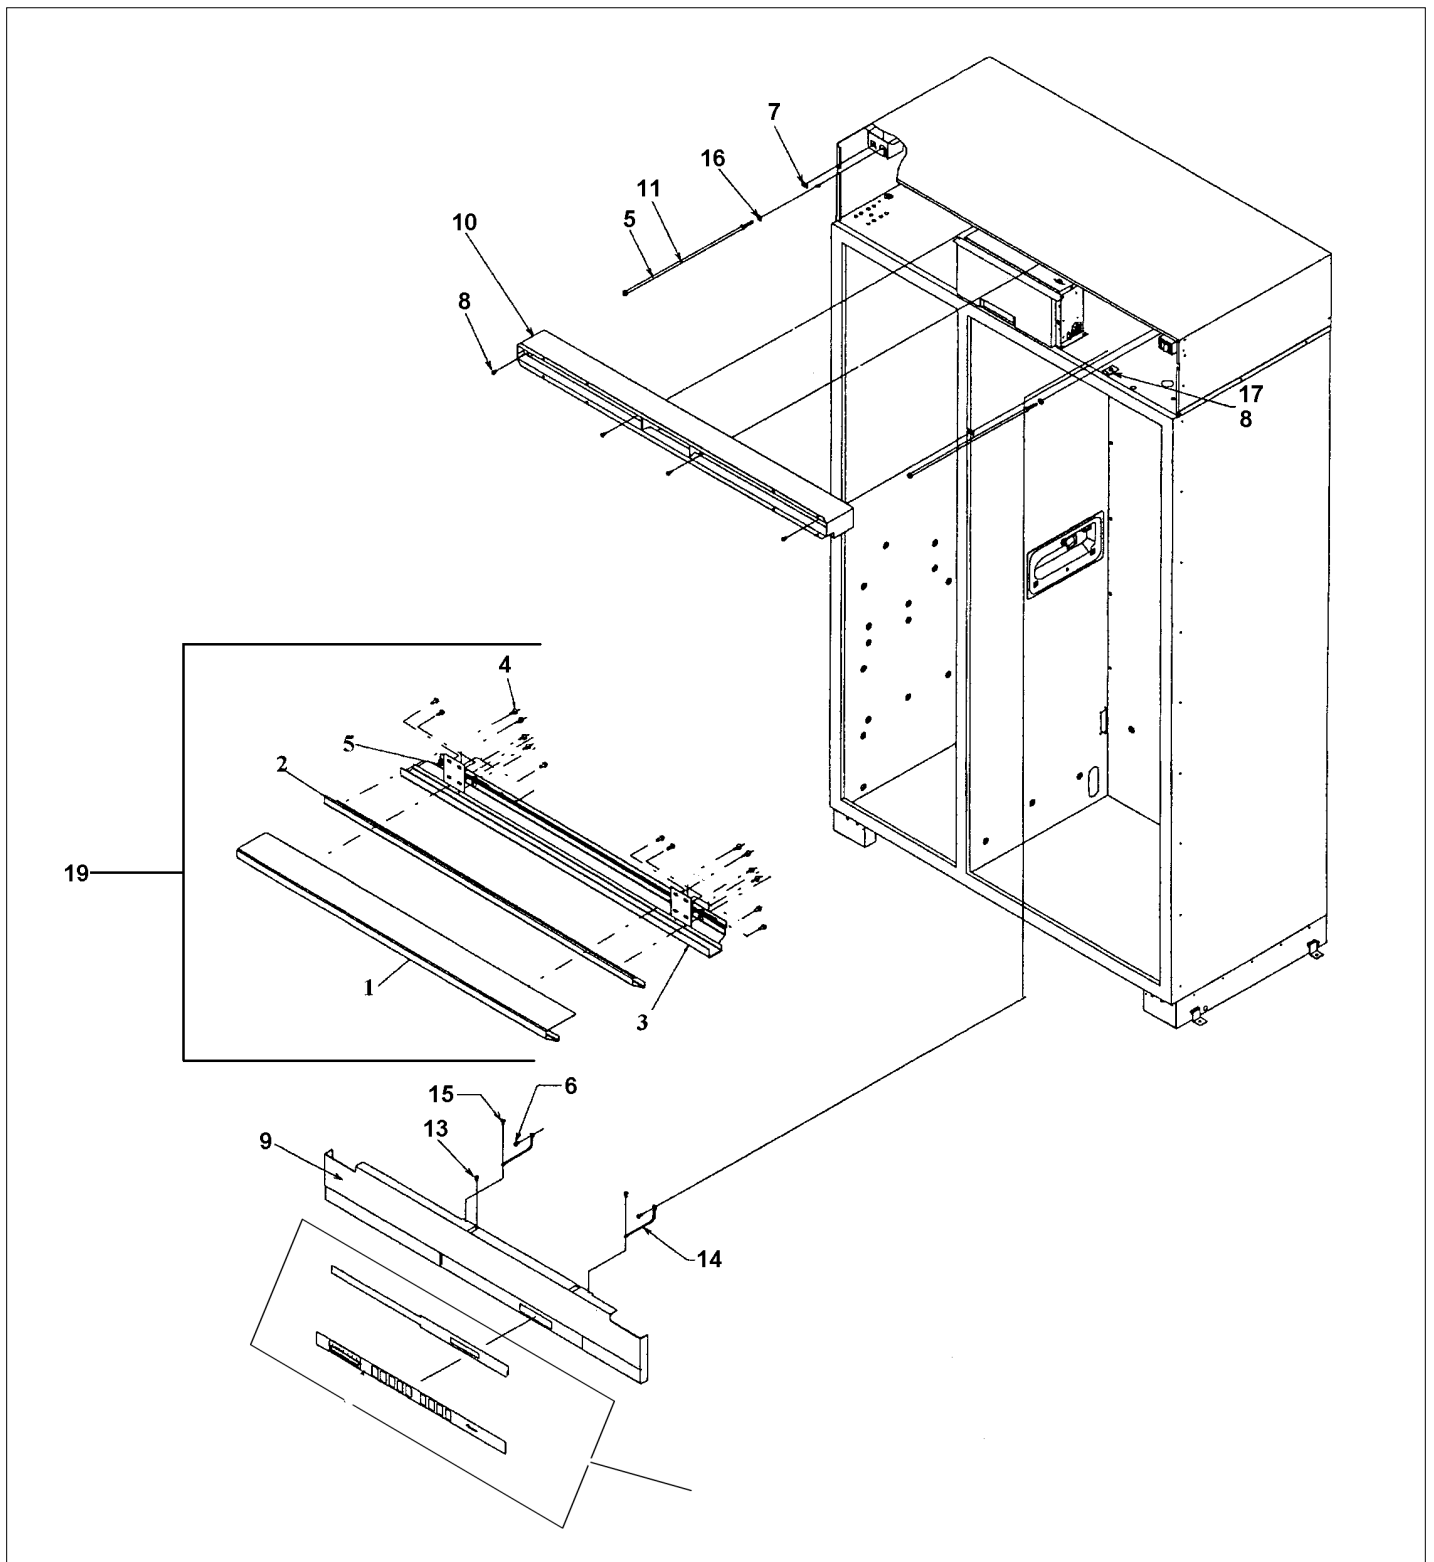

UPPER GRILLE

Item	Part No.	Name	Qty	Uom	NOTES
1	PM910074	GRILL TOP		EA	NO LONGER AVAILABLE
2	PM910076	GRILLE MIDDLE 48 SXS		EA	
3	PM910078	GRILL BOTTOM		EA	NO LONGER AVAILABLE
4	B2096961	BRACKET-LOUVER		EA	
5	PM910084	SUPPORT GRILLE 12201201		EA	No Longer Used
6	M0220417	SCREW-TC		EA	
7	PC040010	POP RIVET (.063/GR -.125) GAMD42-A		EA	
8	M0223603	SCREW-LAG		EA	
9	M0238846	SCREW-SHLDR		EA	
10	M0288120	NUT-SPEED VM0288120		EA	
11	M0238616	SCREW-SM		EA	
12	PE940183	COVER CONT PANEL		EA	
13	G9096487BK	AIR DUCT WELD ASSY		EA	
14	PE950173	OVERLAY SWITCH ASSEMBLY DISPENSER		EA	NO LONGER AVAILABLE
16	M0224128	SCREW-SM		EA	
17	12064001	SUPP-CONT PANEL		EA	
18	PC040010	POP RIVET (.063/GR -.125) GAMD42-A		EA	
19	M0270510	WASHER		EA	
20	12414701	BRKT-CONT COVER		EA	NO LONGER AVAILABLE
21	12349301	BEARING-SLEEVE V12349301		EA	
22	016178-000	GRILLE ASSY 48" EXTRUDED (48" TRIM)		EA	
NI	PM910349	END CAP GRILLE L		EA	
NI	PM910348	ENP CAP GRILLE R		EA