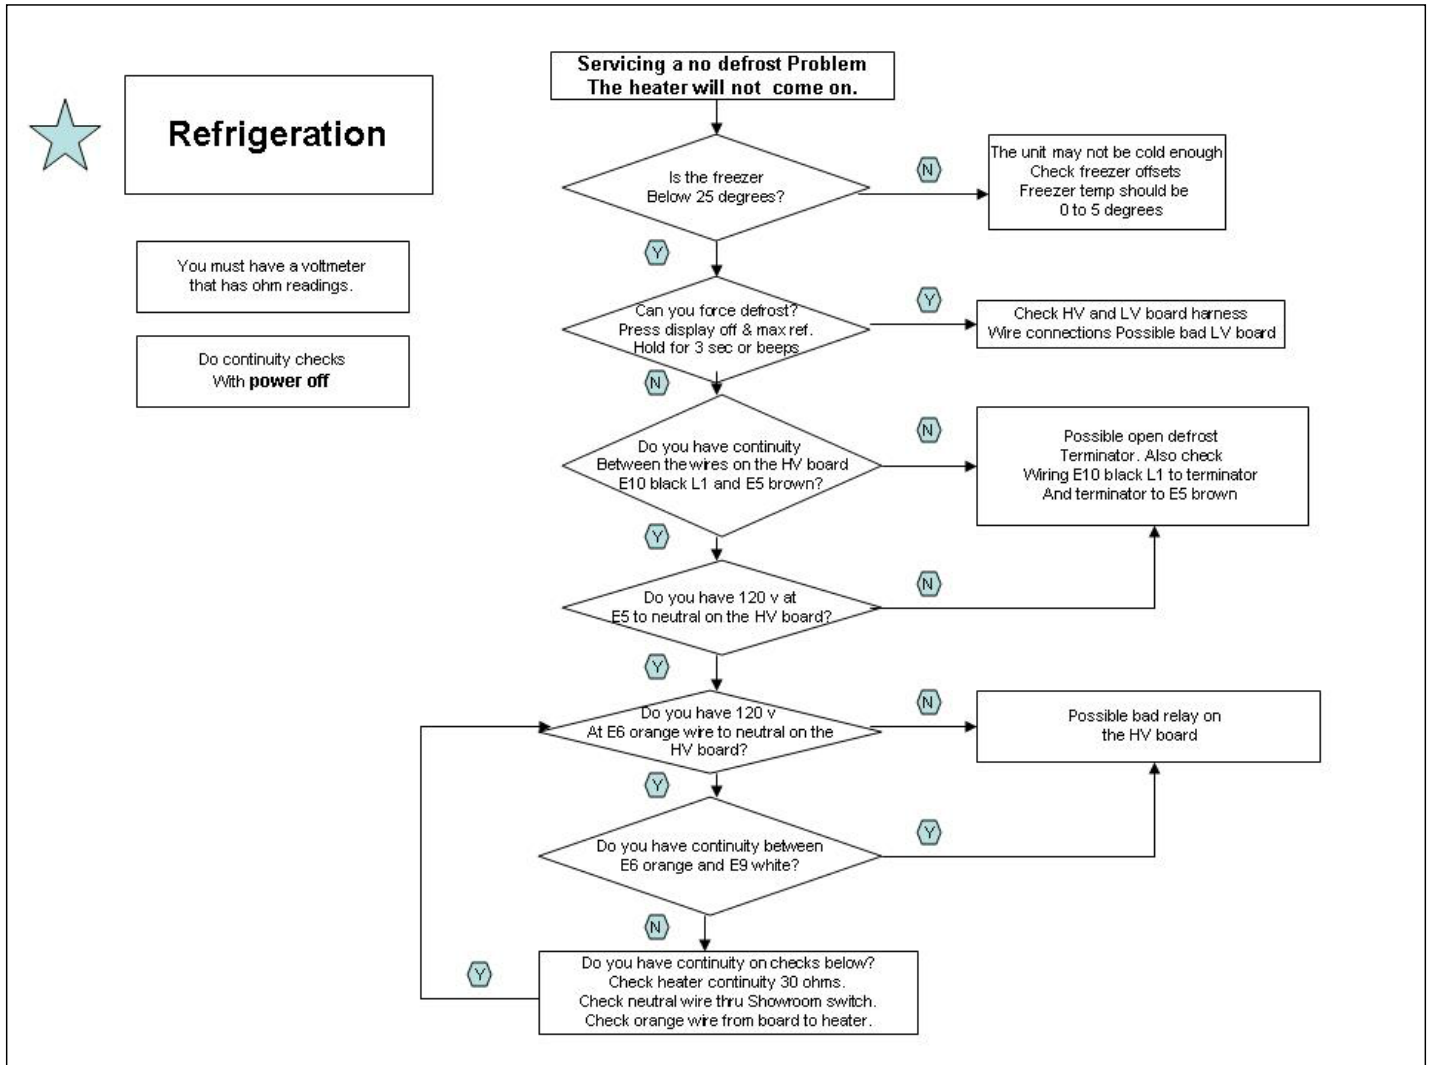

Item	Part No.	Name	Qty	Uom	NOTES
26	K2196412	BRKT-MTR/SHROUD 10771801	1	EA	NO LONGER AVAILABLE, Not available online / Call for pricing and availability
27	M0224416	SCREW-SM	1	EA	
28	PM910206	EVAPORATOR SXS 48	1	EA	
29	058966-000	THERMOSTAT, SNAP ACTION, 55 OPEN 20 CLOSE	1	EA	
30	A3030302	GASKET GRN SL	1	EA	
31	PB920155	HEAT EXCHANGER ASM SXS 48	1	EA	
32	10428101	CLIP-EVAP HTR V10428101	1	EA	
33	A1017202	GROMMET-FAN VA1017202	1	EA	
34	PJ910031	HEATER EVAP SXS	1	EA	

FLOW CHART DEFROST