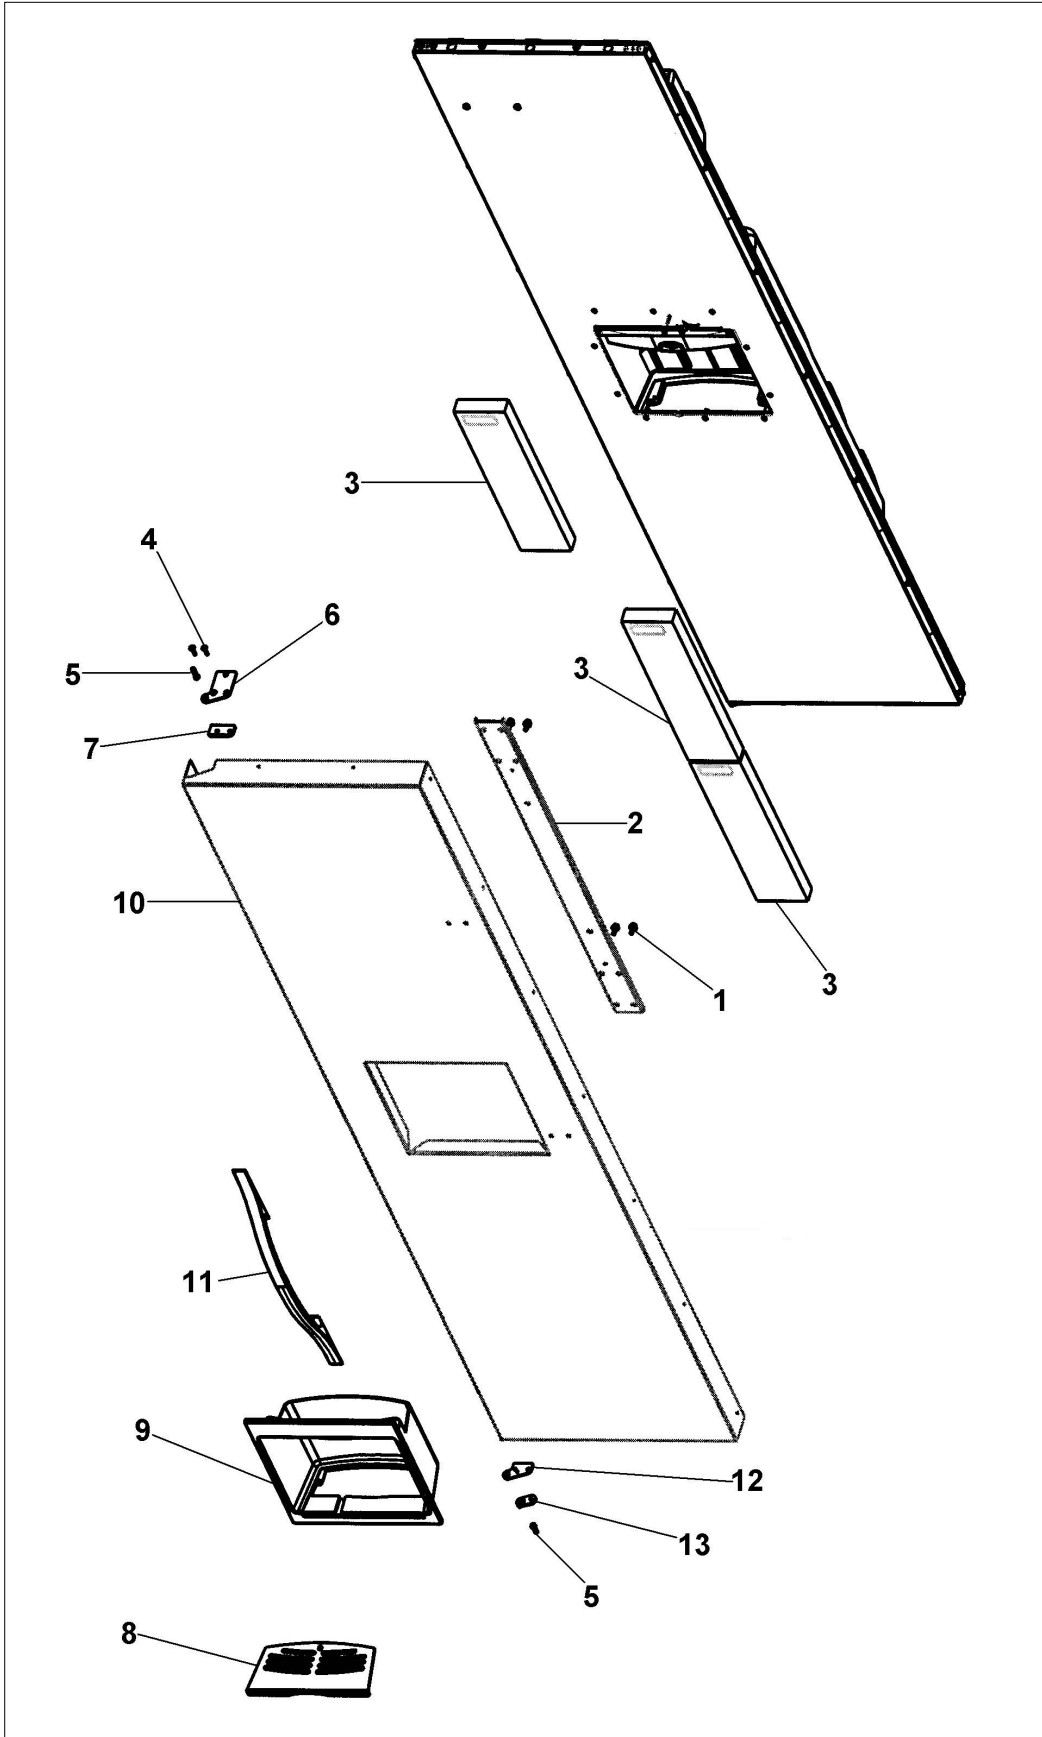

DDSB483D FREEZER DOOR SKIN ASSY

Item	Part No.	Name	Qty	Uom	NOTES
1	M0204303	SCREW-MACH		EA	
2	K2097526	Bracket, Handle Support (Frz.)		EA	
3	10921223	Foam Block EPS - Frz. Door		EA	Not available online / Call for pricing and availability
4	PD920174	10X7/8 PHILLIPS SMA TRI LOBE SA		EA	
5	12043101S	PIVOT PIN		EA	NOT AVAILABLE, MUST ORDER PIVOT PLATE
6	PC920159	PLATE PIVOT ASM LH UPPER		EA	
7	M6096628	SPCR HINGE REP V12530201/V12493901		EA	NO LONGER AVAILABLE
8	PB980026	Spill Tray		EA	
9	PB910233	Bezel, Ice / Water Dispenser		EA	
10	B2098302	FC DES DES SXS		EA	
	C9098302BK	FC SKIN DES SXS *BK*		EA	NO LONGER AVAILABLE, Not available online / Call for pricing and availability
	L2098302WH	FC SKIN DES SXS *WH*		EA	NO LONGER AVAILABLE, Not available online / Call for pricing and availability
	C9098302BT	FC SKIN DES SXS *BT*		EA	NO LONGER AVAILABLE, Not available online / Call for pricing and availability
	C9098302GG	FC SKIN DES SXS *GG*		EA	NO LONGER AVAILABLE, Not available online / Call for pricing and availability
	C9098302SG	FC SKIN DES SXS *SG*		EA	NO LONGER AVAILABLE, Not available online / Call for pricing and availability
11	PE030092	FF/FZ DR. HANDLE - DESIGNER - *SS*		EA	NO LONGER AVAILABLE
	PE030092PVD	FF/FZ DR. HANDLE - DESIGNER - BRASS		EA	NO LONGER AVAILABLE