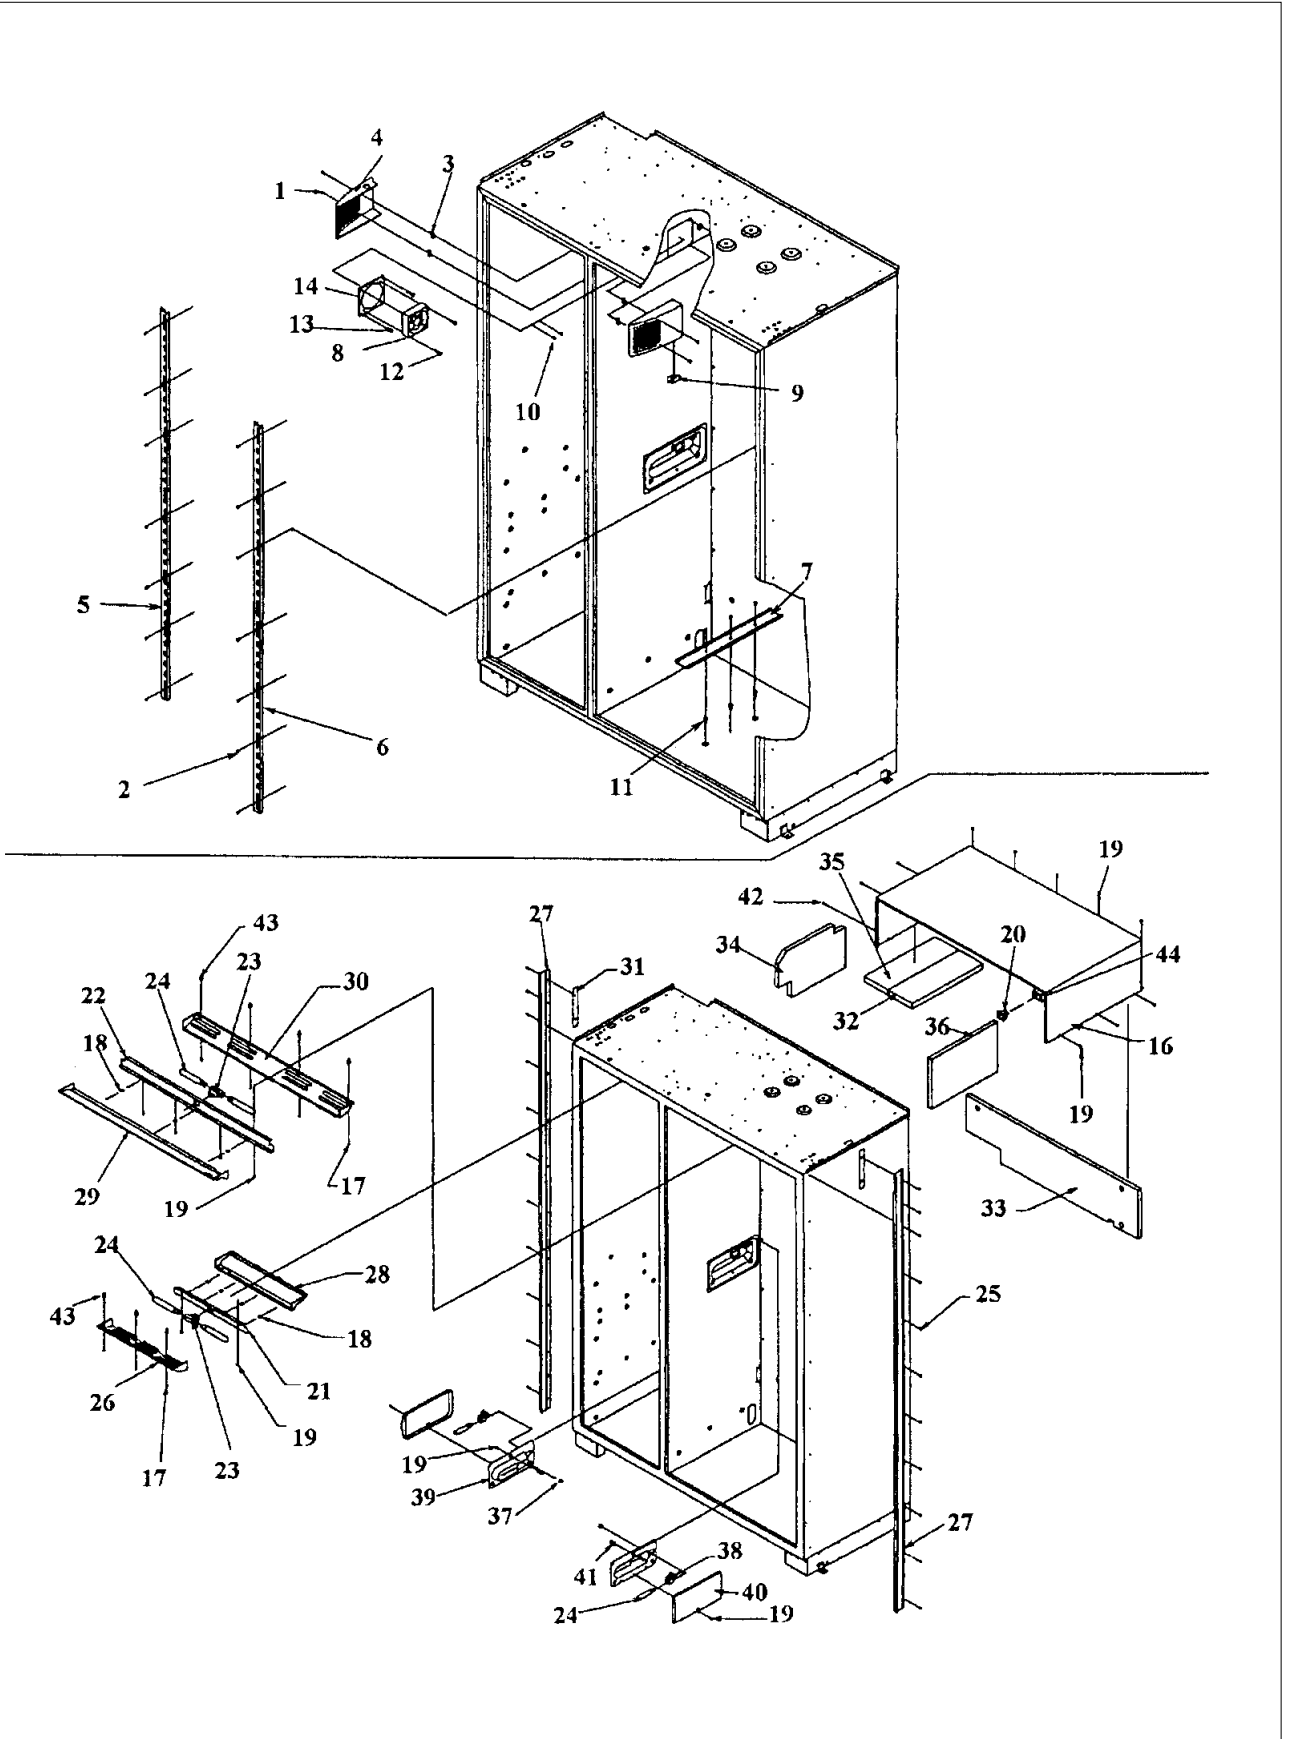

FLOW CHART DEFROST

FLOW CHART ICE MAKER

FLOW CHART NO COMPRESSOR

LADDERS

Item	Part No.	Name	Qty	Uom	NOTES
1	M0221913	SCREW-SM	1	EA	
2	M0238535	SCREW-SM	1	EA	
3	M0288120	NUT-SPEED VM0288120	1	EA	
4	PK930085	COVER FAN SXS 48 FF	1	EA	
	PK930086	COVER FAN SXS 48 FZ	1	EA	
5	PK920023	LADDER FF L	1	EA	NO LONGER AVAILABLE, Not available online / Call for pricing and availability
6	PK920024	LADDER FF R	1	EA	
7	12118901	TRACK-DELI DRAWER	1	EA	
8	013112-000	AXIAL FAN	1	EA	
9	C8983701	THERMISTOR	1	EA	
10	M0232903	Screw, SE	1	EA	NO LONGER AVAILABLE
11	M0581001	GROMMET-SCREW VM0581001	1	EA	
12	M0218136	SCREW-SM	1	EA	NO LONGER AVAILABLE, Not available online / Call for pricing and availability
13	M0218137	SCREW-SM	1	EA	NO LONGER AVAILABLE
14	K2096475	FAN MOUNTING PLATE	1	EA	
15	12102501	RET-HARNESS	1	EA	
NI	M0321202	TIE-ELEC	1	EA	
16	G3096496	MC COVER WELD 12213401	1	EA	NO LONGER AVAILABLE
17	M0238846	SCREW-SHLDR	1	EA	
18	M0108201	CLIP-S	1	EA	NO LONGER AVAILABLE
19	M0238616	SCREW-SM	1	EA	
20	PE950149	SWITCH POWER	1	EA	
21	L2098313	BRACKET LIGHT BM 36 FZ	1	EA	
22	L2098309	BRKT REF LIGHT	1	EA	NO LONGER AVAILABLE, Not available online / Call for pricing and availability