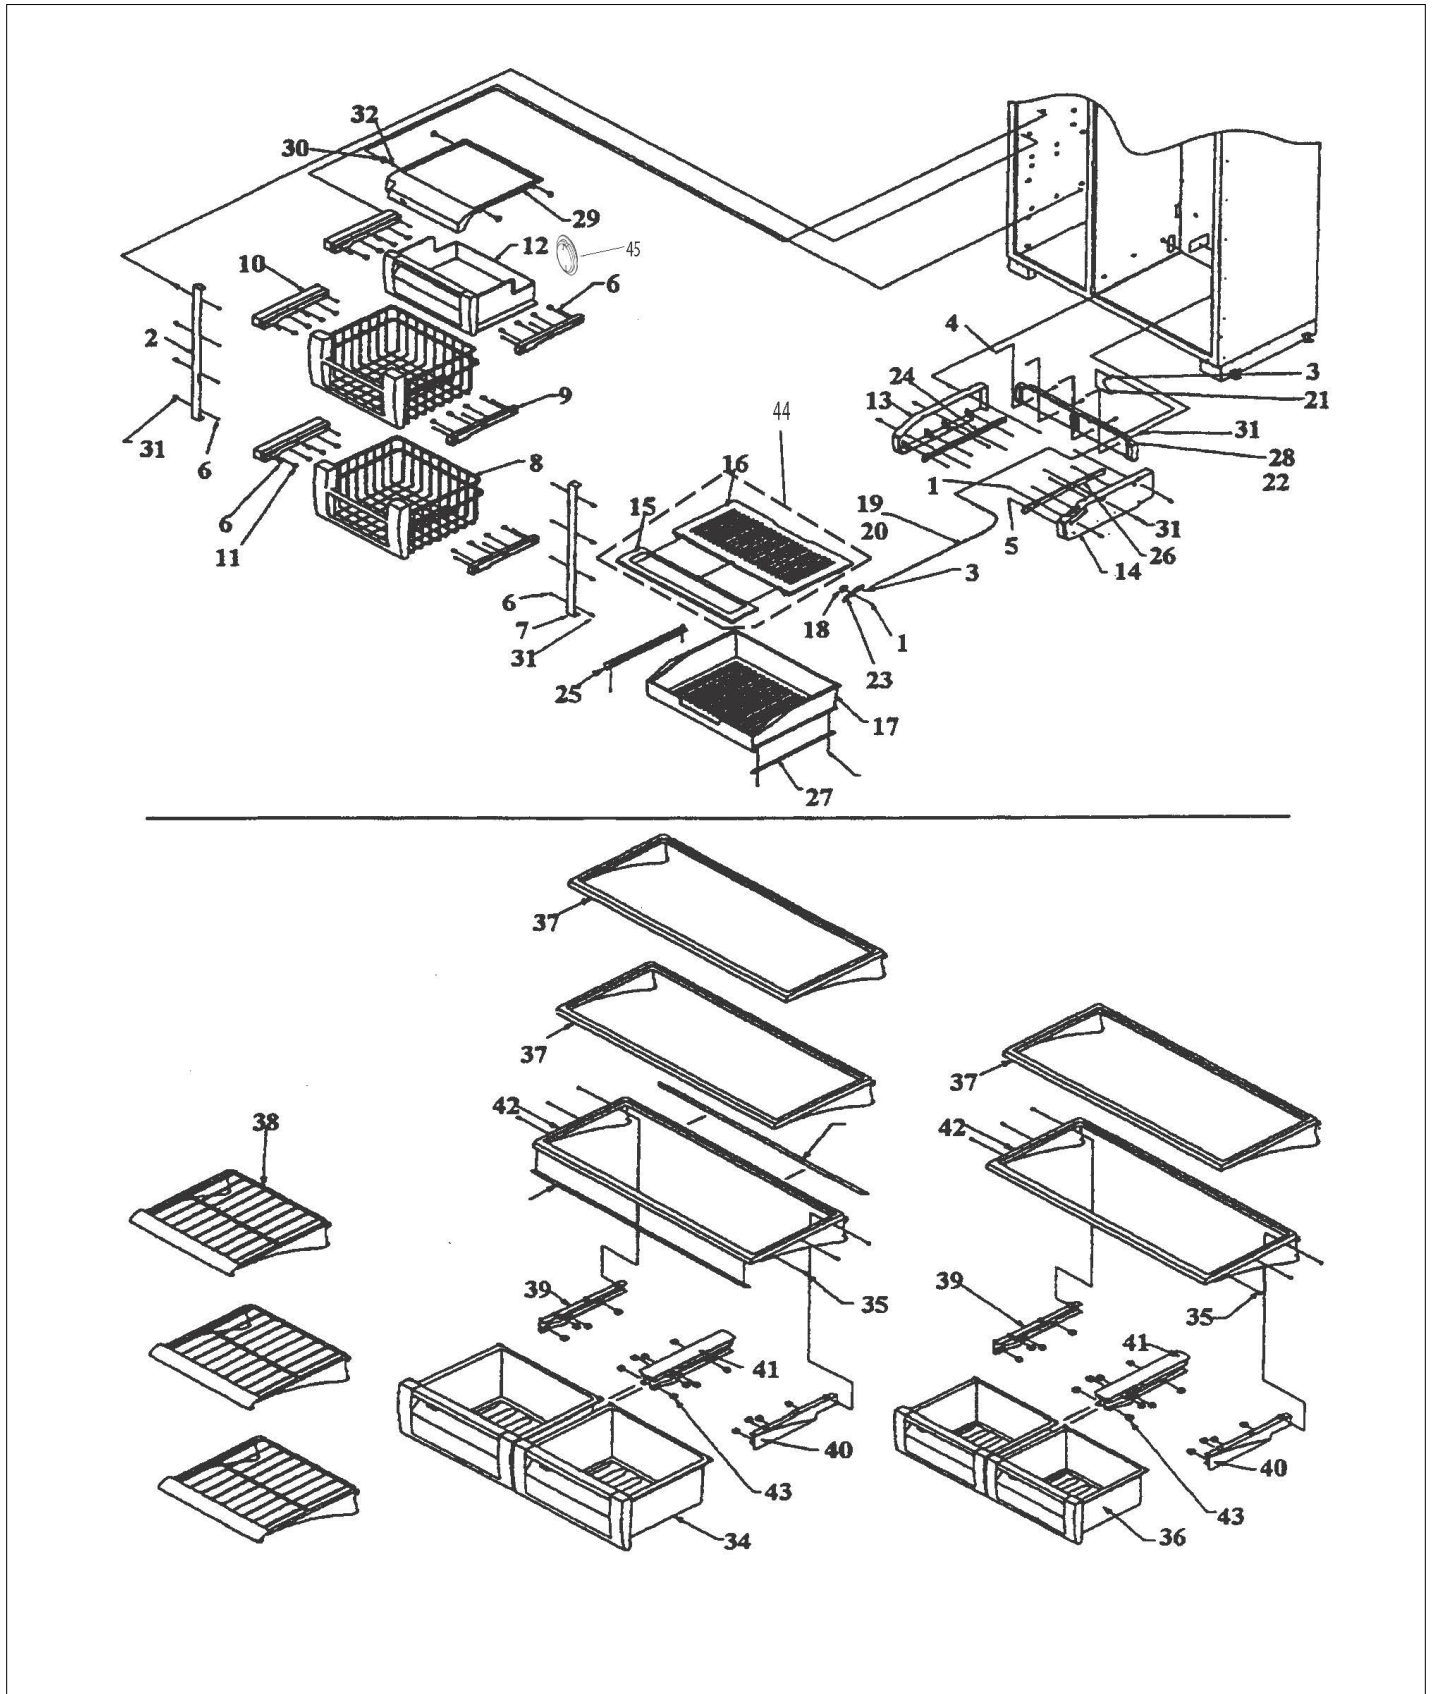

SHELVING

Item	Part No.	Name	Qty	Uom	NOTES
1	M0211018	Screw, SM	1	EA	
2	PK930073	CLOSEOUT SIDE SXS 48 FZ L	1	EA	
3	M0213105	SCREW-SM	1	EA	
4	M0213531	SCREW-SM	1	EA	NO LONGER AVAILABLE, Not available online / Call for pricing and availability
5	M0213503	SCREW-SM	1	EA	
6	M0238616	SCREW-SM	1	EA	
7	V12304301	CLOSEOUT-FZ SIDE #	1	EA	
8	PM910190	BASKET ASM FZ	1	EA	
9	PK930074	GLIDE SXS 48 FZ R	1	EA	
10	PK930075	GLIDE SXS 48 FZ L	1	EA	
11	12064701	PAD-GLIDE V12064701	1	EA	
12	019144-000	ICE BUCKET ASM	1	EA	
NI	PE950158	Motor Auger	1	EA	
13	PK930087	SUPPORT DRAWER SXS 48 L	1	EA	NO LONGER AVAILABLE
14	V12073003	SUPPORT-R DRAWER #	1	Wholesale Price	
15	V12223208	DELI LID ASSY 48"/48D	1	Wholesale Price	
	NOTE	(MUST ORDER ITEM 44)	1	EA	
16	12223304	DELI TOP ASSEMBLY	1	EA	
	NOTE	(MUST ORDER ITEM 44)	1	EA	
17	V12073304	DRAWER-DELI 48"/48"Disp	1	Wholesale Price	
18	V12073401	KNOB-DELI CONT	1	Wholesale Price	
19	12073501	TUBE-PLASTIC	1	EA	
20	12073506	TUBE-PLASTIC	1	EA	
21	V12073601	SLIDE-DELI CONT	1	EA	NO LONGER AVAILABLE
22	V12231201	COVER-AIR CONTROL	1	Wholesale Price	
23	12070501	GLIDE-DELI KNOB # V12070501	1	EA