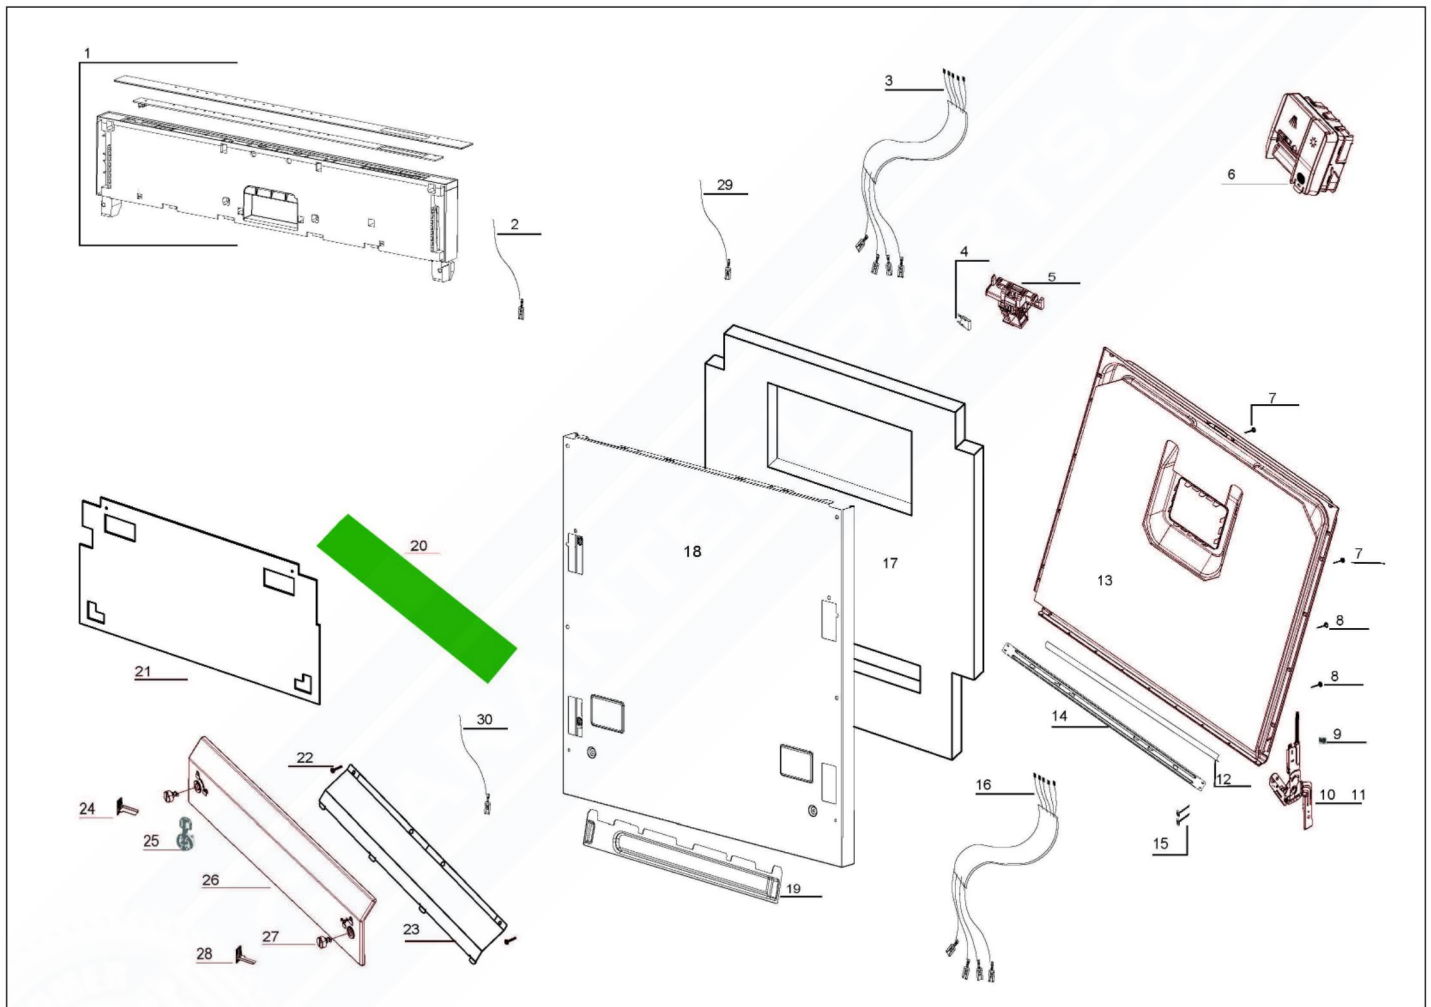

FDWU524 Door Parts

Item	Part No.	Name	Qty	Uom	NOTES
1	070126-000	PANEL GROUP	1	EA	
2	057476-000	PROGRAM END SIGNAL CABLE	1	EA	
3	070133-000	MESE CABLE HARNESS (LOWER COMPONENTS)	1	EA	
4	070154-000	DOOR SWITCH	1	EA	
5	069402-000	SELFRESETTING LOCK GROUP	1	EA	
6	070161-000	BITRON DETERGENT BOX GROUP	1	EA	
7	039914-000	SCREW	8	EA	
8	060711-000	SCREW	4	EA	
9	039877-000	SCREW	6	EA	
10	070130-000	HINGE GROUP SPRING SINGLE FULCRUM	1	EA	
11	070131-000	HINGE GROUP SPRING SINGLE FULCRUM	1	EA	
12	039908-000	DOOR SEALING GASKET	1	EA	
13	070086-000	ATLANTIS INNER DOOR BITUMEN GR.	1	EA	
14	039935-000	HINGE ARM SUPPORT	1	EA	
15	039917-000	BOLT M4X8 D3731 D3421	11	EA	
16	070134-000	MESE CABLE HARNESS (INCLUDES INDICATOR LIGHT)	1	EA	
17	070088-000	DOOR INSULATION	1	EA	
18	059867-000	OUTER DOOR	1	EA	Not available online / Call for pricing and availability
19	070157-000	ANGORA BI KICK PLATE PAD	1	EA	
20	070158-000	KICK PLATE FELT	1	EA	
21	070200-000	KICK PLATE RUBBER	1	EA	
NI	063681-000	INSULATION MATERIAL	1	EA	
Not Shown	NOTE	(GOES BEHIND KICKPLATE)		EA	
22	060158-000	SCREW	2	EA	
23	070146-000	ANGORA BI KICK PLATE STEEL	1	EA	
24	070147-000	PLASTIC NORDIC SETTING PART, RH BRACKET	1	EA	
25	070149-000	ANGORA NORDIC SHEET METAL ADJ. LOCK	2	EA