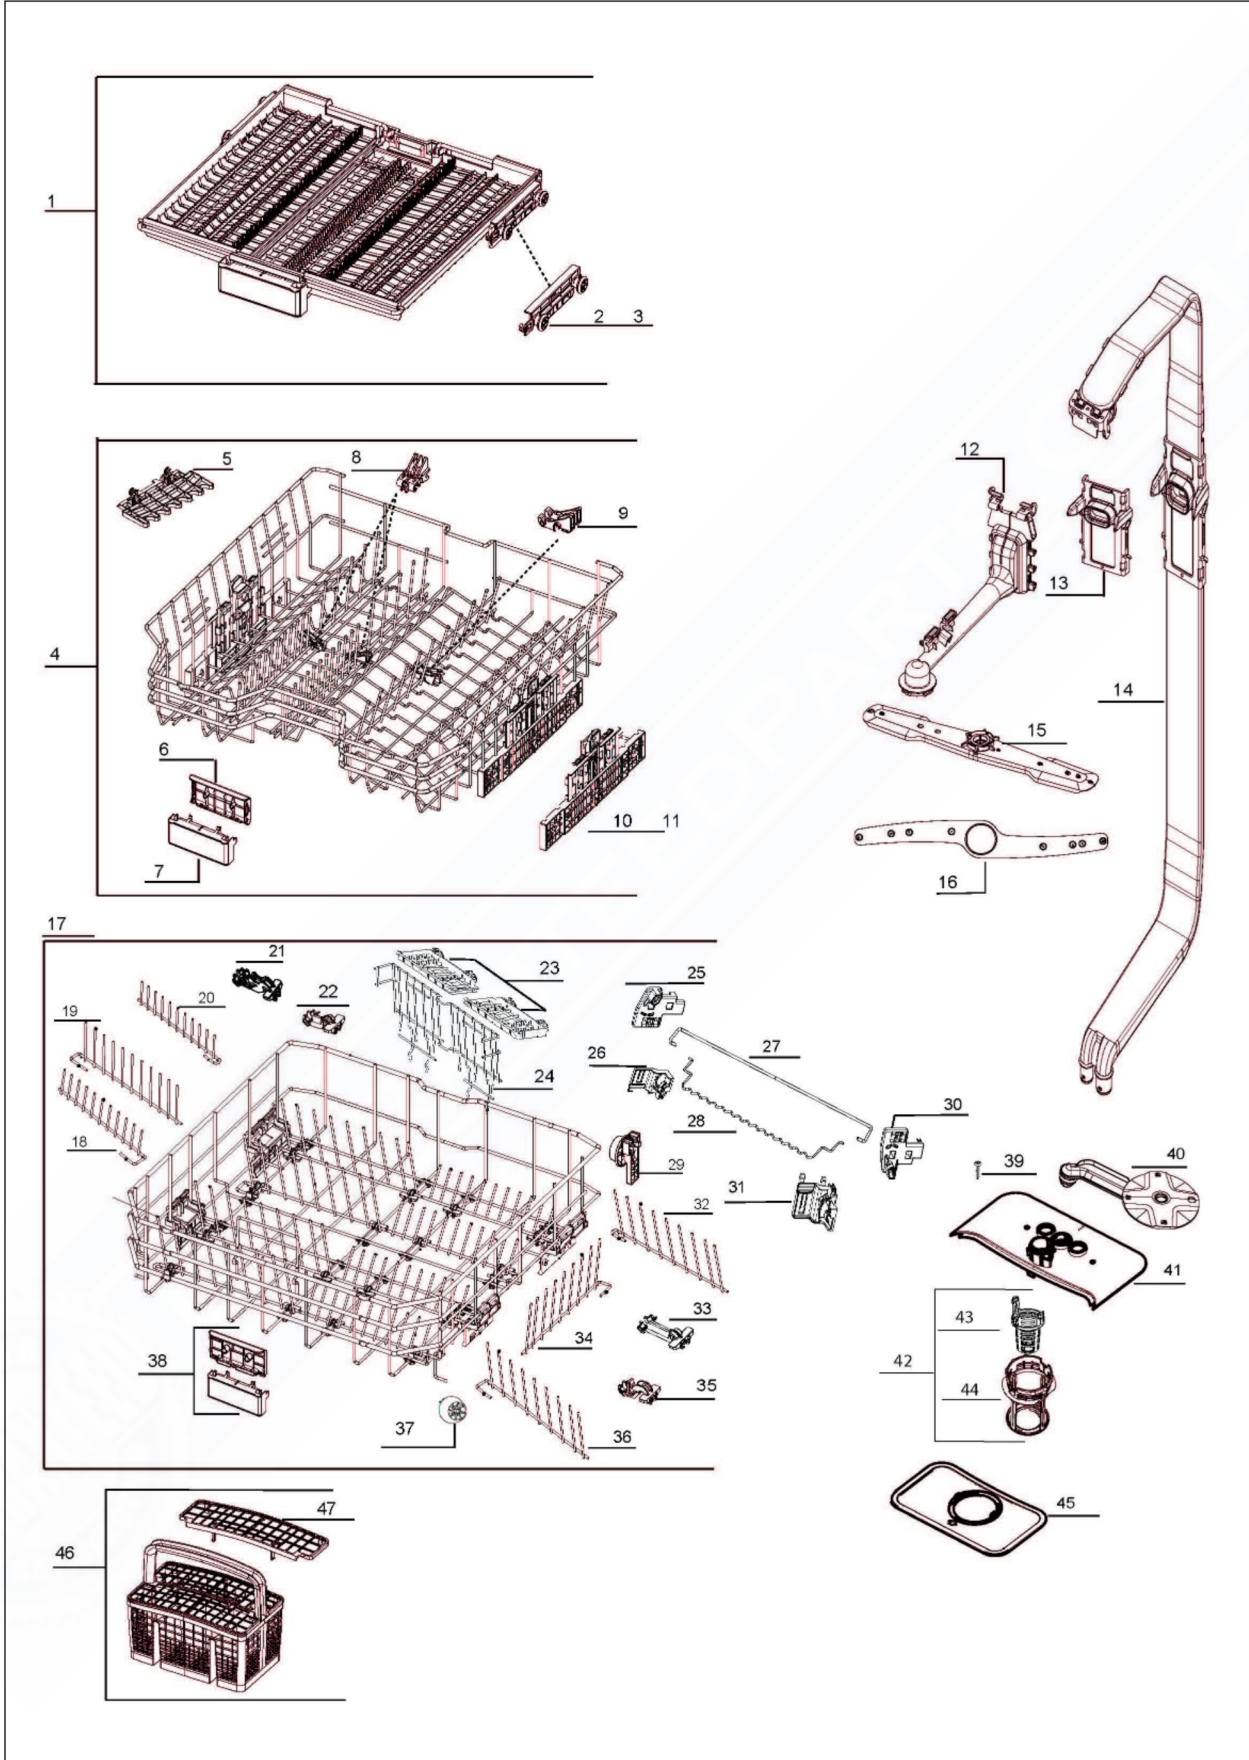

FDWU524 Interior Parts

Item	Part No.	Name	Qty	Uom	NOTES
1	070203-000	ATLANTIS CUTLERY TRAY GR	1	EA	
2	070194-000	FLEXIBLE CUTLERY TRAY WHEEL MECHANISM GR - LEFT	1	EA	
3	070195-000	FLEXIBLE CUTLERY TRAY WHEEL MECHANISM GR - RIGHT	1	EA	
4	070108-000	EU3 UPPER BASKET GROUP	1	EA	
5	070106-000	OEM ATLANTIS SHELF GROUP	4	EA	
6	050883-000	LOWER BASKET HANDLE	1	EA	
7	070117-000	PANEL	1	EA	
8	070124-000	EU3 TOP BASKET BOWL FOLDABLE PART 7016	2	EA	
9	070125-000	EU3 TOP BASKET GLASS FOLDABLE PART 7016	1	EA	
10	070109-000	TELESCOPIC RAIL MECHANISM GROUP - LEFT	1	EA	
11	070110-000	TELESCOPIC RAIL MECHANISM GROUP - RIGHT	1	EA	
12	070165-000	ATLANTIS UPPER SPRAY ARM FEEDING HOSE GR	1	EA	
13	070167-000	UPPER SPRAY ARM FEED PIPE CENTERING PART	1	EA	
14	070166-000	DORA WATER SUPPLY TUBE GR.	1	EA	
15	070164-000	ATLANTIS TOP SPRAY ARM GROUP COMPLETE	1	EA	
16	070163-000	METAL SPTAY ARM GR.	1	EA	
17	070111-000	EU2-3 LOWER BASKET GROUP	1	EA	
18	070119-000	LOWER BASKET PLATE HOLDER BALL BACK RIGHT	1	EA	
19	070115-000	LOWER BASKET PLATE HOLDER BALL BACK RIGH	2	EA	
20	070122-000	LOWER BASKET PLATE HOLDER BALL RIGHT FRONT	1	EA	
21	070196-000	FOLDABLE PART LONG	6	EA	
22	070198-000	FOLDABLE PART SHORT	2	EA	
23	070107-000	EU3 MULTI PURPOSE TRAY	2	EA	
24	070113-000	EU3 MULTIPURPOSE RACK WIRE	1	EA	
25	070102-000	WINE GLASS TOP WIRE HOLDER-LEFT-7016	1	EA