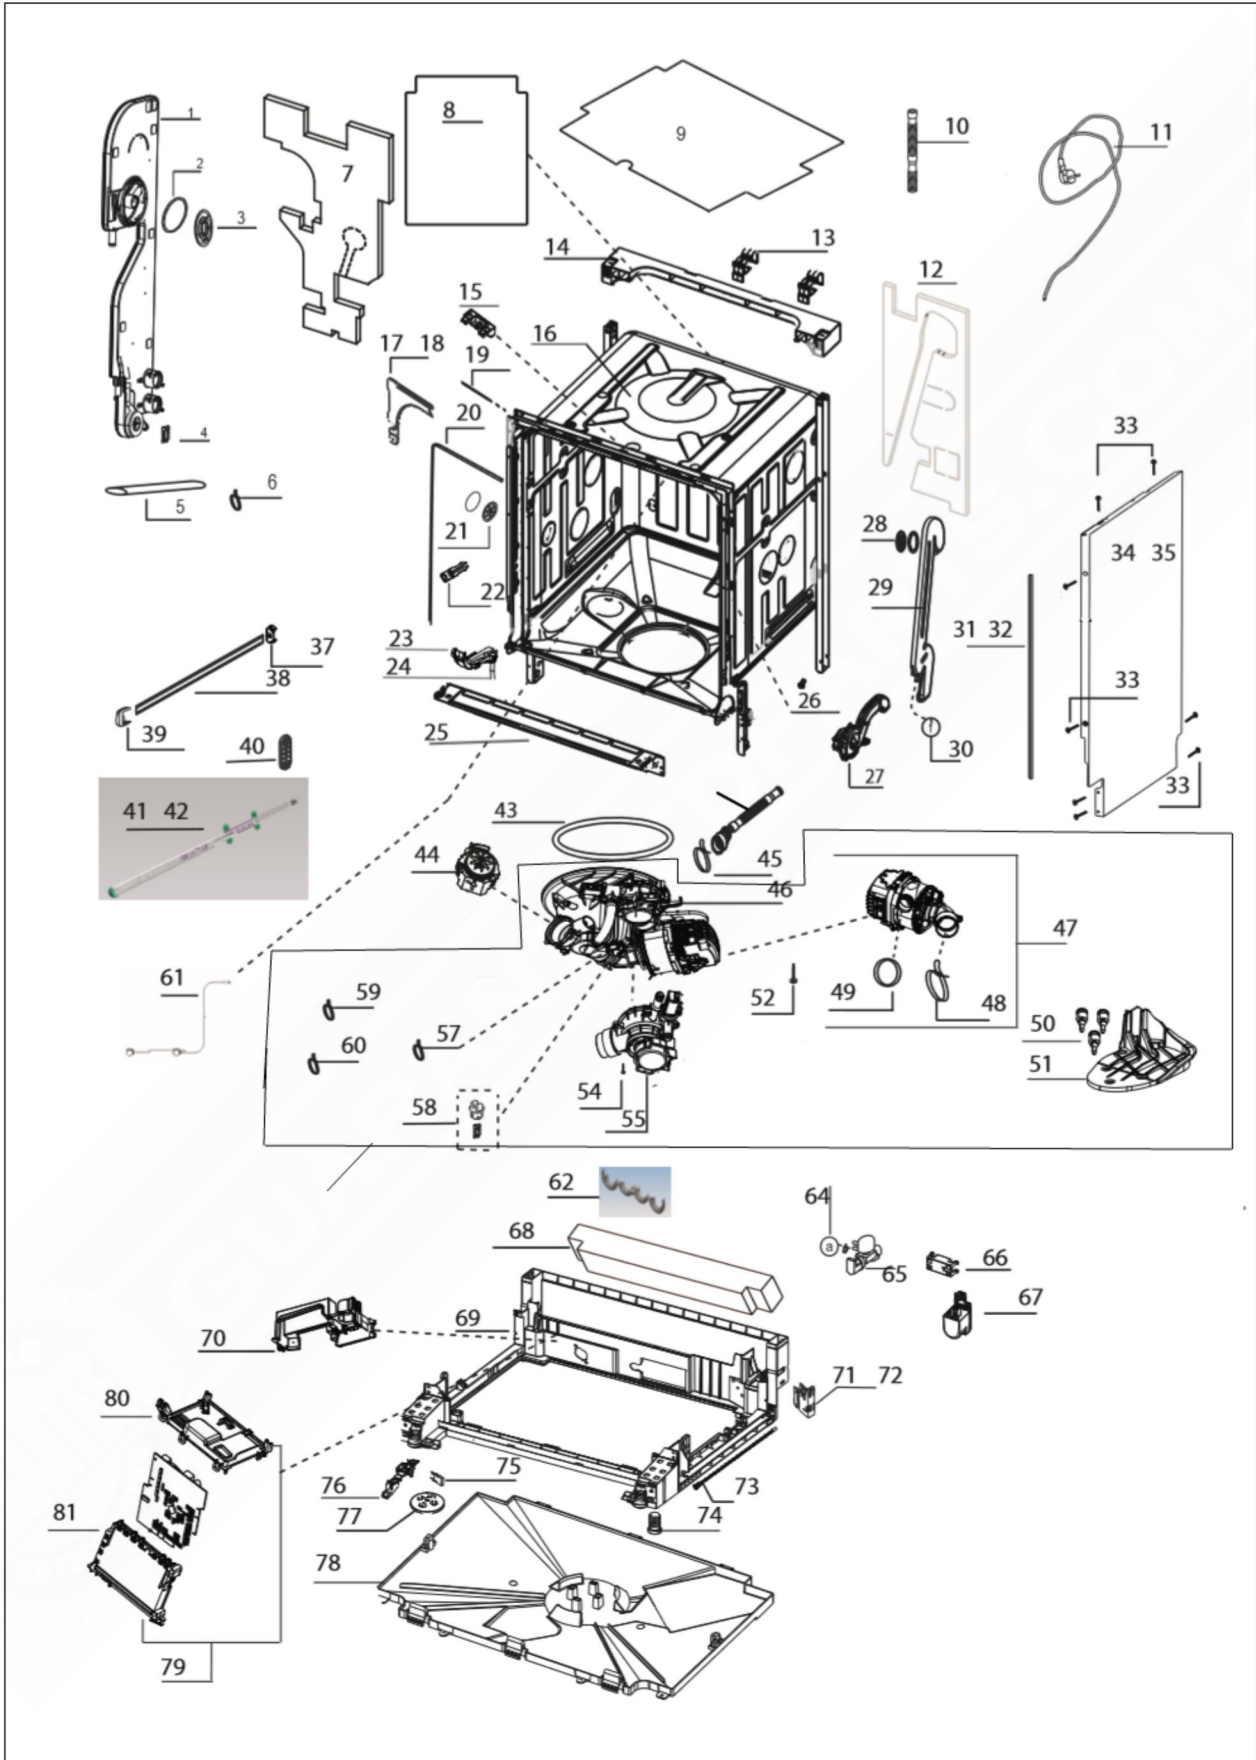

**FDWU524**

GUARANTEEDPARTS.COM

FDWU524 Tub Parts

Item	Part No.	Name	Qty	Uom	NOTES
1	070162-000	AIR BREAKER_COUNTER GR SMALL	1	EA	
2	060206-000	AIR FUNNEL GASKET	2	EA	
3	050778-000	air funnel cup	2	EA	
4	061480-000	COUNTER PCB_4 (FLOW METER)	1	EA	
5	039874-000	HOSE (REGENERATION TO SUMP)	1	EA	
6	060723-000	HOSE CLAMP (Ø 16.4)	3	EA	
7	070159-000	ANGORA INNER TUB ISOLATION LEFT	1	EA	
8	070156-000	REAR FRAME COTTON FLEECE	1	EA	
9	061464-000	TUB COVER (2mm)	1	EA	
10	070180-000	DRAIN HOSE-L=2085MM (LONG DRAIN HOSE THAT RUNS TO THE SINK)	1	EA	
11	039949-000	MAIN POWER PLUG 120V USA	1	EA	
11	070139-000	MAIN PLUG EURO 230V CANADA	1	EA	
12	070155-000	INNER TUB ISOLATION-RIGHT	1	EA	
13	070188-000	ANGORA WATER INLET VALVE HOSE HOLDER	1	EA	
14	070206-000	HITIT REAR UPPER TRAVERSE	1	EA	
15	070090-000	DOOR LOCK HOOK SUPPORT BI	1	EA	
16	070094-000	STRUCTURE GR	1	EA	
17	070095-000	ANGORA CORNER BRACKET	1	EA	
18	070096-000	ANGORA CORNER BRACKET	1	EA	
19	070193-000	ANGORA LARGE UPPER SOUND GASKET	1	EA	
20	039769-000	DOOR SEALING GASKET	1	EA	
21	050778-000	air funnel cup	2	EA	
22	070089-000	HITIT_LOCK_HOOK-7016	1	EA	
23	070172-000	ANGORA OWERFLOW SIPHON	2	EA	
24	070183-000	HOSE (OVERFLOW SIPHON)	2	EA	
25	070087-000	ANGORA FRONT LOWER SUPPORT SHEET	1	EA	