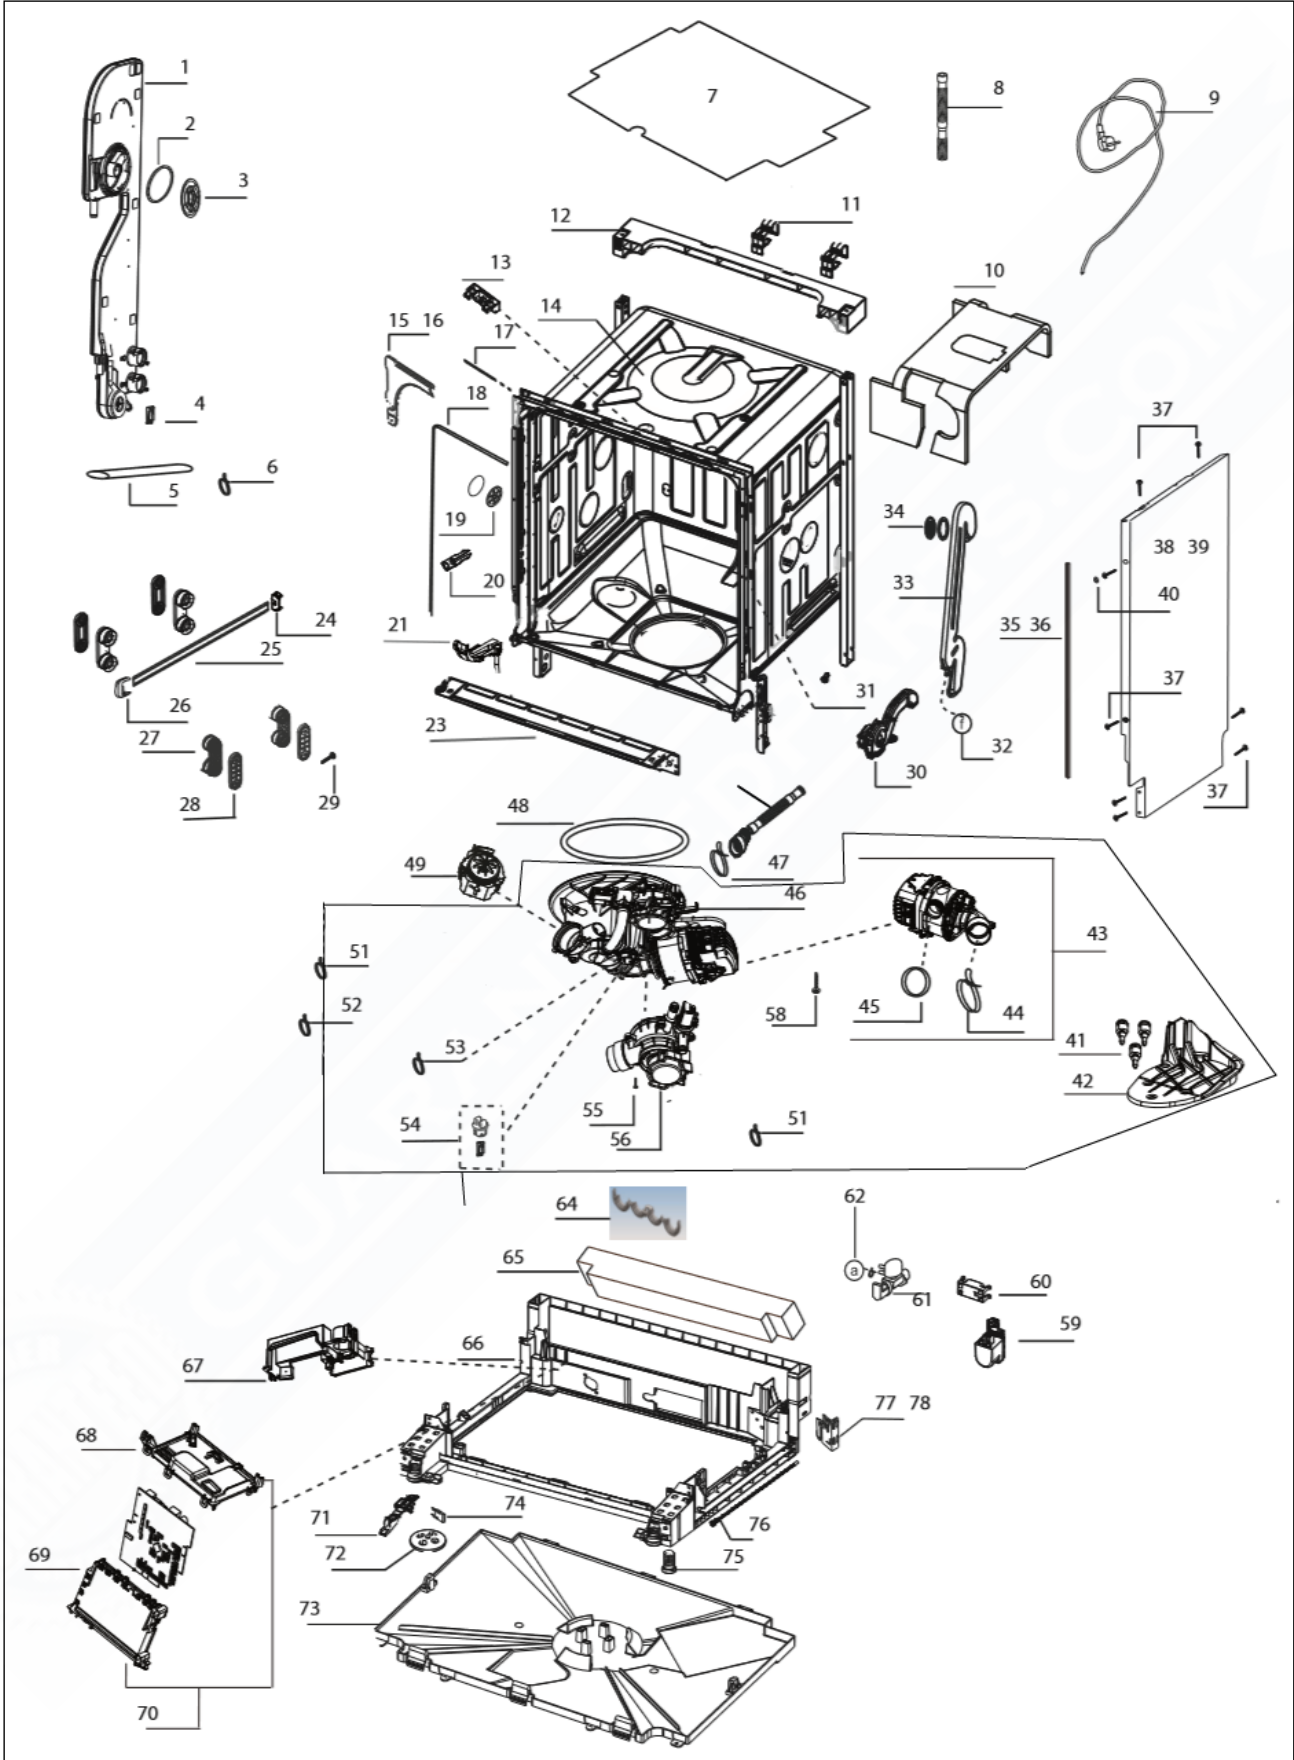

VDWU324SS

GUARANTEEDPARTS.COM

VDWU324SS Tub

Item	Part No.	Name	Qty	Uom	NOTES
1	070162-000	AIR BREAKER_COUNTER GR SMALL	1	EA	
2	060206-000	AIR FUNNEL GASKET	2	EA	
3	050778-000	air funnel cup	1	EA	
4	061480-000	COUNTER PCB_4 (FLOW METER)	1	EA	
5	039874-000	HOSE (REGENERATION TO SUMP)	1	EA	
6	060723-000	HOSE CLAMP (Ø 16.4)	3	EA	
7	061464-000	TUB COVER (2mm)	1	EA	
8	070181-000	DRAIN HOSE-L=440MM (SHORT DRAIN HOSE THAT CONNECTS TO SUMP GROUP)	1	EA	
9	039949-000	MAIN POWER PLUG 120V USA	1	EA	
9	070139-000	MAIN PLUG EURO 230V CANADA	1	EA	
10	070339-000	ANGORA UPPER ISOLATION	1	EA	
11	070188-000	ANGORA WATER INLET VALVE HOSE HOLDER	1	EA	
12	070206-000	HITIT REAR UPPER TRAVERSE	1	EA	
13	070090-000	DOOR LOCK HOOK SUPPORT BI	1	EA	
14	070236-000	bolt M4x11.2	1	EA	
15	070095-000	ANGORA CORNER BRACKET	1	EA	
16	070096-000	ANGORA CORNER BRACKET	1	EA	
17	070193-000	ANGORA LARGE UPPER SOUND GASKET	1	EA	
18	039769-000	DOOR SEALING GASKET	1	EA	
19	050778-000	air funnel cup	1	EA	
20	070089-000	HITIT_LOCK_HOOK-7016	1	EA	
21	070347-000	ANGORA OWERFLOW SIPHON	2	EA	
23	070087-000	ANGORA FRONT LOWER SUPPORT SHEET	1	EA	
24	050782-000	rail cap front back	2	EA	
25	039887-000	RAIL	2	EA	
26	050782-000	rail cap front back	2	EA	