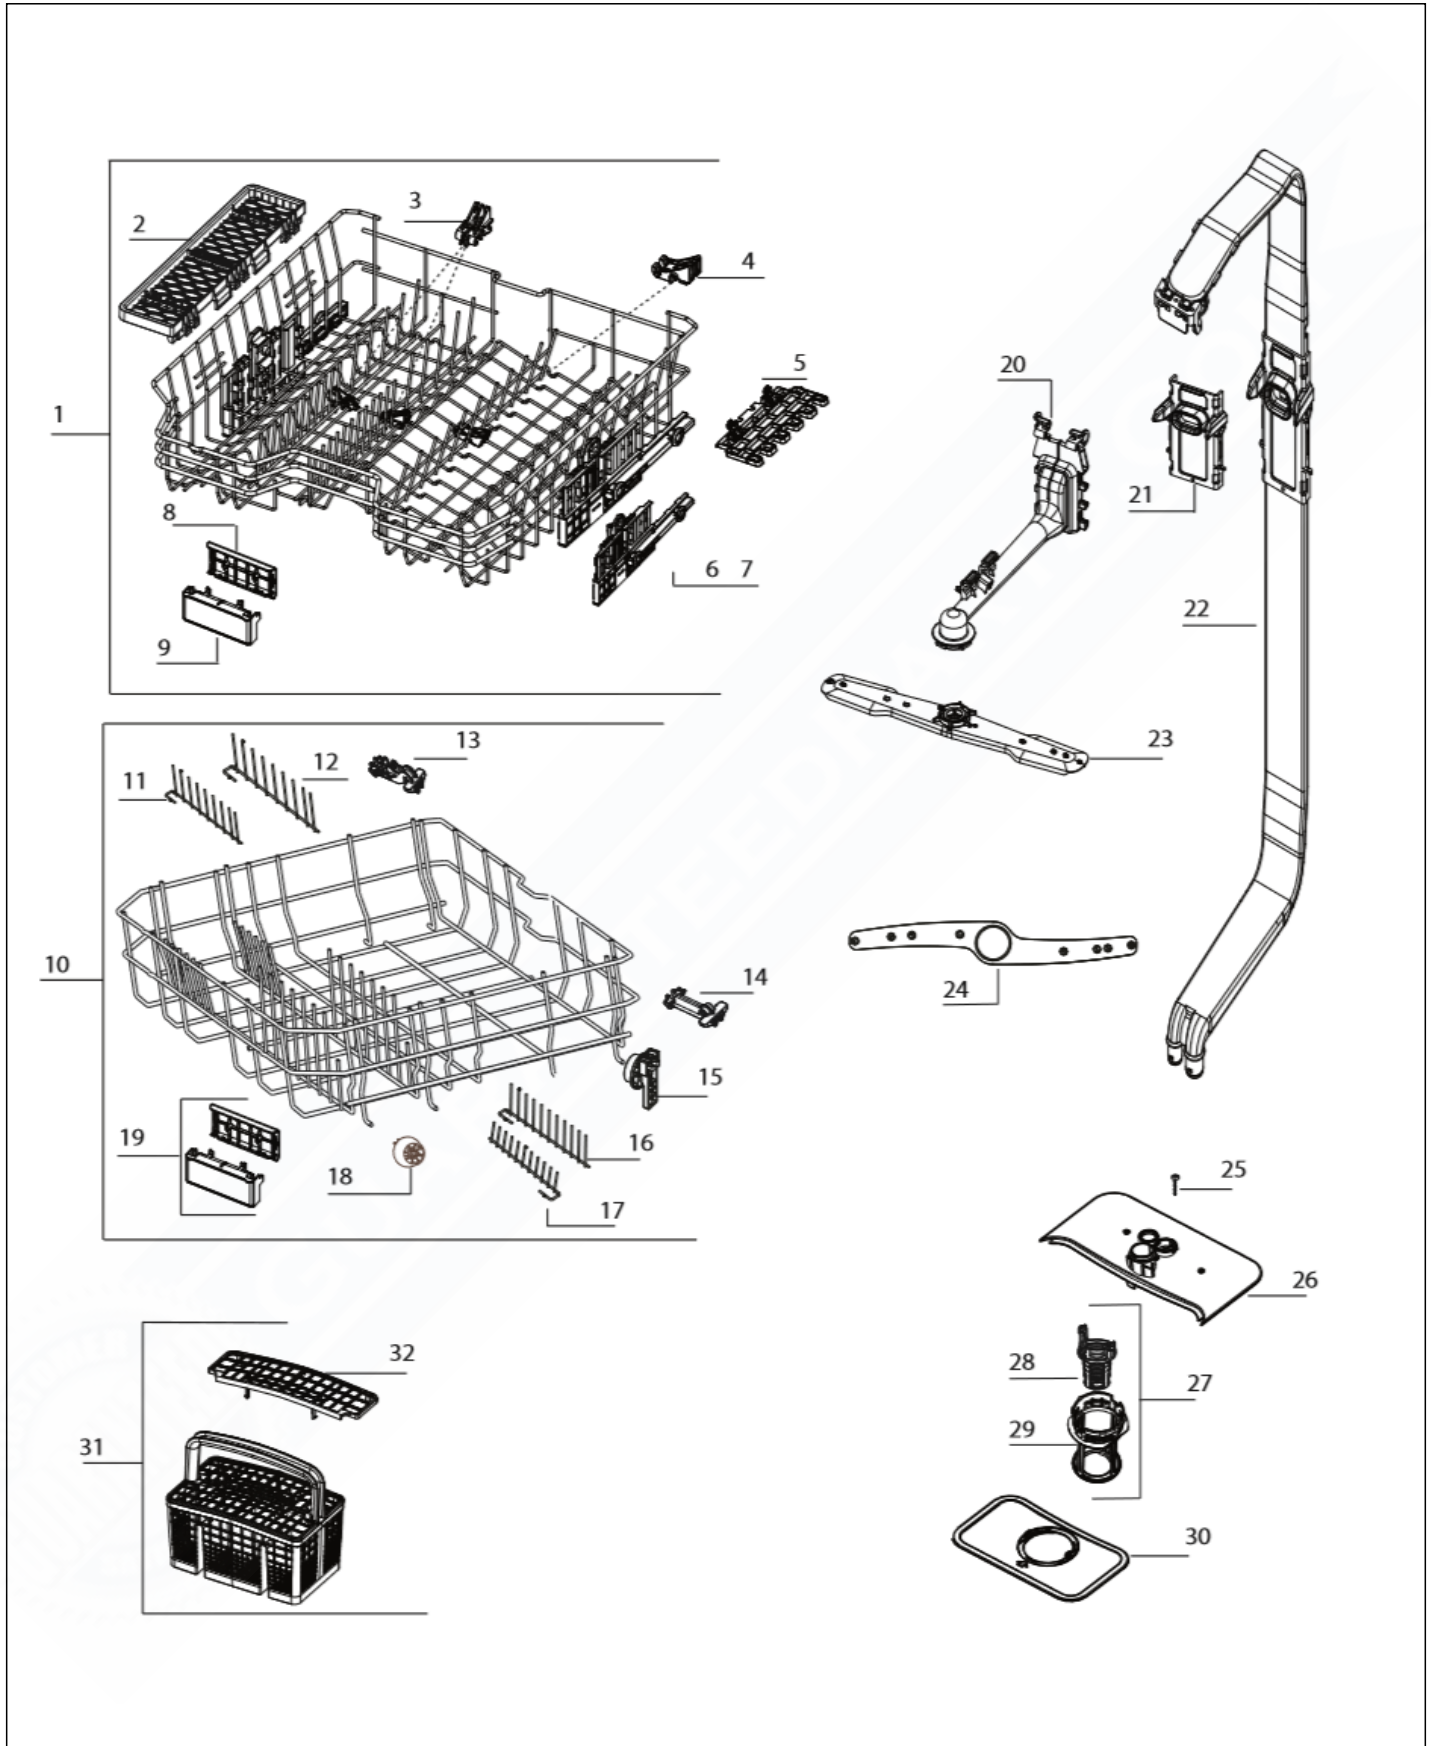

VDWU324SS Interior

Item	Part No.	Name	Qty	Uom	NOTES
1	070331-000	EU3 UPPER BASKET GROUP	1	EA	
2	070343-000	GRUNDIG KNIFE HOLDER	1	EA	
3	070124-000	EU3 TOP BASKET BOWL FOLDABLE PART 7016	2	EA	
4	070125-000	EU3 TOP BASKET GLASS FOLDABLE PART 7016	1	EA	
5	070106-000	OEM ATLANTIS SHELF GROUP	2	EA	
6	070332-000	EU3 MECHANISM GROUP - LEFT	1	EA	
7	070333-000	EU3 MECHANISM GROUP - RIGHT	1	EA	
8	070116-000	OEM ATLANTIS HANDLE BACK PART	1	EA	
9	070335-000	PANEL	1	EA	
10	070334-000	US2-3 LOWER BASKET GR.	1	EA	
11	070118-000	LOWER BASKET PLATE HOLDER BALL BACK LEFT	1	EA	
12	070114-000	LOWER BASKET PLATE HOLDER BALL BACK LEFT	1	EA	
13	070196-000	FOLDABLE PART LONG	4	EA	
14	070197-000	CLIPS LONG	4	EA	
15	070112-000	LOWER BASKET STOPER PLASTIC WHELL GR.	6	EA	
16	070115-000	LOWER BASKET PLATE HOLDER BALL BACK RIGH	1	EA	
17	070119-000	LOWER BASKET PLATE HOLDER BALL BACK RIGHT	1	EA	
18	060707-000	GRD LOWER BASKET WHEEL GROUP	2	EA	Not available online / Call for pricing and availability
19	050883-000	LOWER BASKET HANDLE	1	EA	
20	070165-000	ATLANTIS UPPER SPRAY ARM FEEDING HOSE GR	1	EA	
21	070167-000	UPPER SPRAY ARM FEED PIPE CENTERING PART	1	EA	
22	070166-000	DORA WATER SUPPLY TUBE GR.	1	EA	
23	070164-000	ATLANTIS TOP SPRAY ARM GROUP COMPLETE	1	EA	
24	070163-000	METAL SPTAY ARM GR.	1	EA