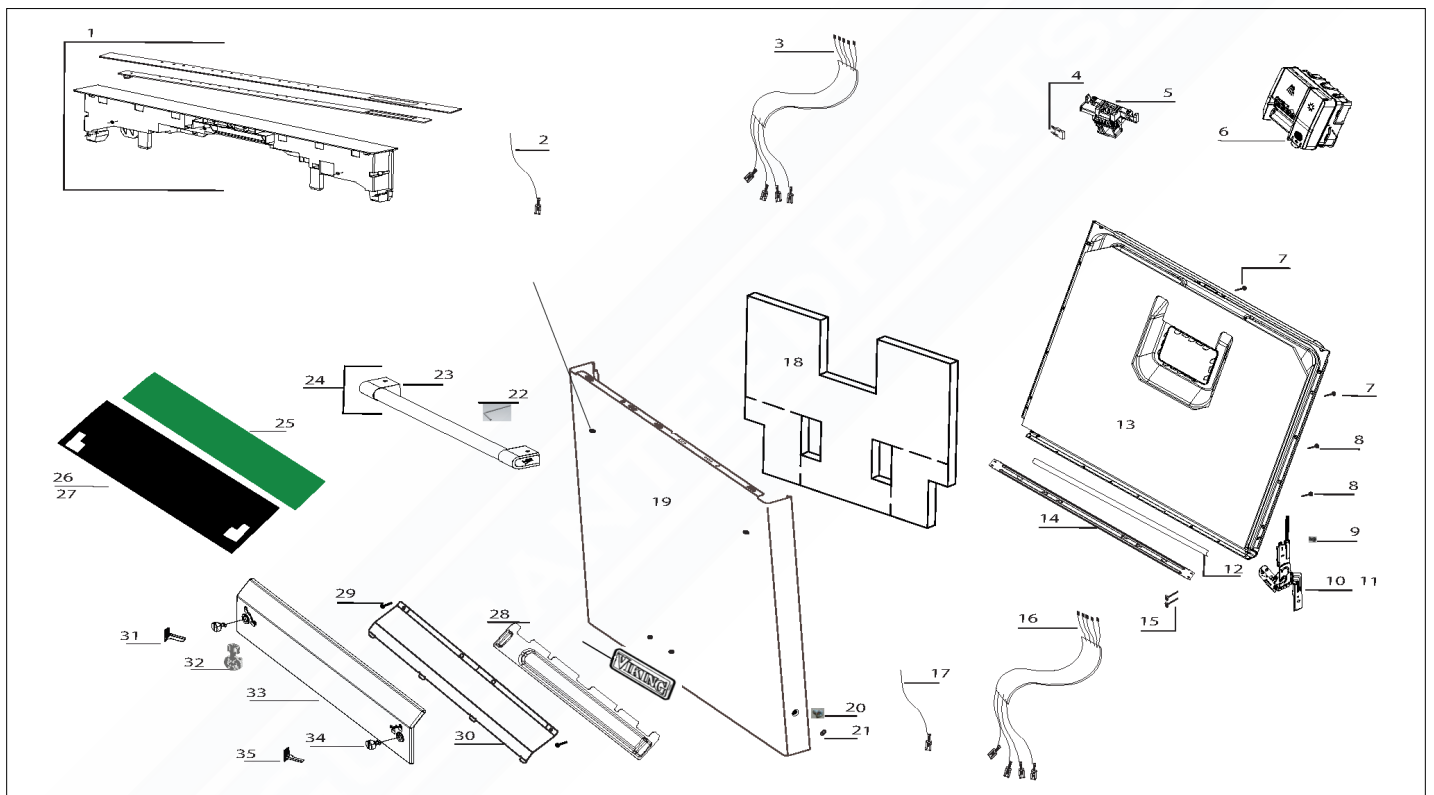

VDWU324SS Door

Item	Part No.	Name	Qty	Uom	NOTES
1	070346-000	PANEL GROUP	1	EA	
2	057476-000	PROGRAM END SIGNAL CABLE	1	EA	
3	070134-000	MESE CABLE HARNESS (INCLUDES INDICATOR LIGHT)	1	EA	
4	070154-000	DOOR SWITCH	1	EA	
5	069402-000	SELFRESETING LOCK GROUP	1	EA	
6	070161-000	BITRON DETERGENT BOX GROUP	1	EA	
7	039914-000	SCREW	7	EA	
8	039916-000	SCREW	6	EA	
9	039877-000	SCREW	6	EA	
10	070228-000	HINGE GROUP SPRING SINGLE FULCRUM - RIGHT	1	EA	
11	070229-000	HINGE GROUP SPRING SINGLE FULCRUM - LEFT	1	EA	
12	039908-000	DOOR SEALING GASKET	1	EA	
13	070086-000	ATLANTIS INNER DOOR BITUMEN GR.	1	EA	
14	039935-000	HINGE ARM SUPPORT	1	EA	
15	039917-000	BOLT M4X8 D3731 D3421	11	EA	
16	070337-000	MESE CABLE HARNESS	1	EA	
17	070135-000	PALOS CABLE HARNESS - 1.0MM2	1	EA	
18	070224-000	DOOR INSULATION BEKO18 25mm	1	EA	
19	070222-000	PANEL, DOOR, PRO, SS (INCLUDES LOGO)	1	EA	
20	070236-000	bolt M4x11.2	2	EA	
21	060203-000	SCREW CAP SIDE WALLS	2	EA	
22	070223-000	ALLEN KEY SIZE 3	1	EA	
23	065087-000	TALL TUB HANDLE CONNECTION GROUP (END CAP)	2	EA	
24	060160-000	TALL TUB HANDLE GROUP WITH SET SCREWS	1	EA	
NI	076005-000	SET SCREW	2	EA	
25	070158-000	KICK PLATE FELT	1	EA	
26	070233-000	KICK PLATE RUBBER	1	EA