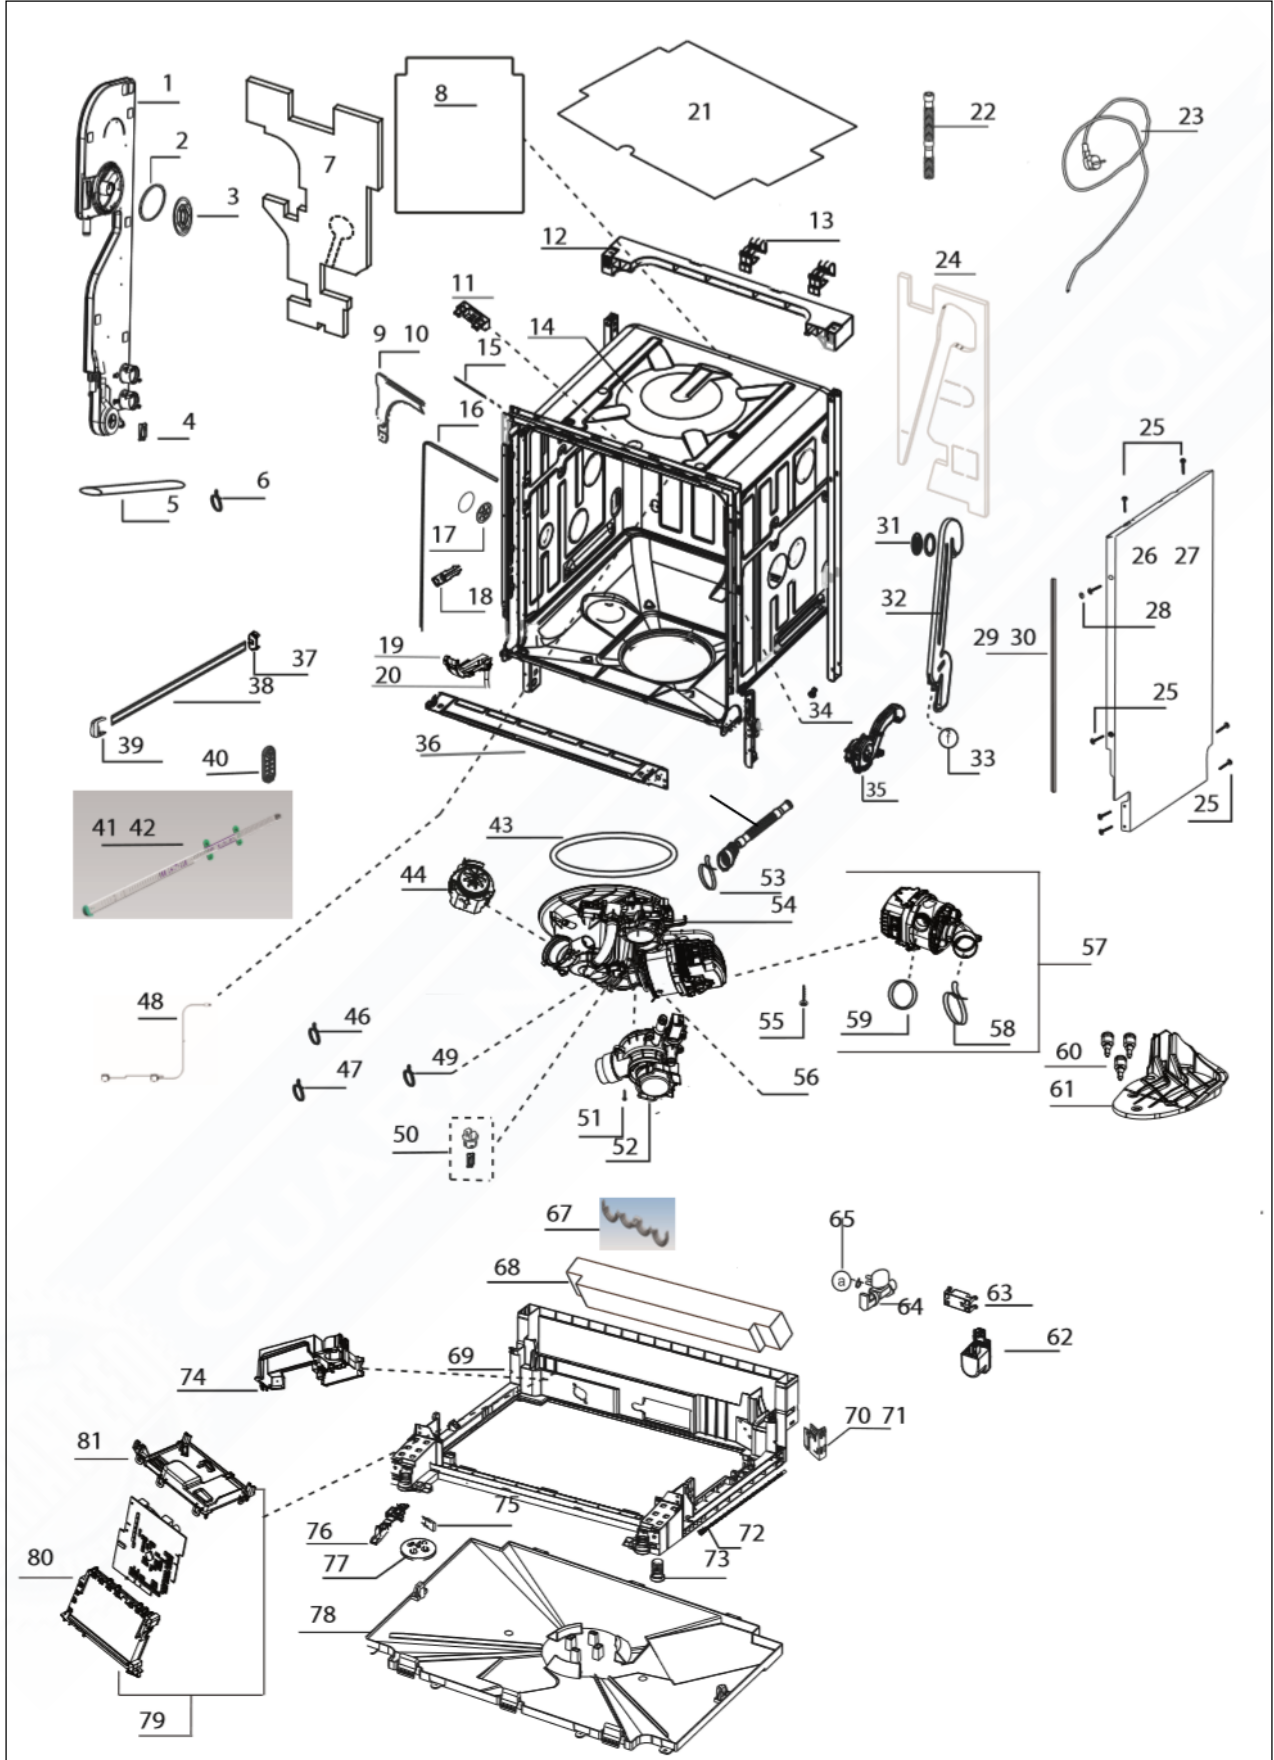

VDWU524SS

GUARANTEEDPARTS.COM

VDWU524SS Tub Parts

Item	Part No.	Name	Qty	Uom	NOTES
1	070162-000	AIR BREAKER_COUNTER GR SMALL	1	EA	
2	060206-000	AIR FUNNEL GASKET	2	EA	
3	050778-000	air funnel cup	2	EA	
4	061480-000	COUNTER PCB_4	1	EA	
5	039874-000	HOSE	1	EA	
6	060723-000	HOSE CLAMP (Ø 16.4)	3	EA	
7	070159-000	ANGORA INNER TUB ISOLATION LEFT	1	EA	
8	070156-000	REAR FRAME COTTON FLEECE	1	EA	
9	070095-000	ANGORA CORNER BRACKET	1	EA	
10	070096-000	ANGORA CORNER BRACKET	1	EA	
11	070090-000	DOOR LOCK HOOK SUPPORT BI	1	EA	
12	070206-000	HITIT REAR UPPER TRAVERSE	1	EA	
13	070188-000	ANGORA WATER INLET VALVE HOSE HOLDER	1	EA	
14	070094-000	STRUCTURE GR	1	EA	
15	070193-000	ANGORA LARGE UPPER SOUND GASKET	1	EA	
16	039769-000	DOOR SEALING GASKET	1	EA	
17	050778-000	air funnel cup	2	EA	
18	070089-000	HITIT_LOCK_HOOK-7016	1	EA	
19	070172-000	ANGORA OWERFLOW SIPHON	2	EA	
20	070182-000	HOSE (VALVE-COUNTER)	2	EA	
21	061464-000	TUB COVER (2mm)	1	EA	
22	070181-000	DRAIN HOSE-L=440MM (SHORT DRAIN HOSE THAT CONNECTS TO SUMP GROUP)	1	EA	
23	070139-000	MAIN PLUG EURO 120 V CANADA	1	EA	
24	070155-000	INNER TUB ISOLATION-RIGHT	1	EA	
25	039876-000	SCREW	6	EA	
26	070225-000	SIDE PANEL-LEFT-ARC744	1	EA	
27	070226-000	SIDE PANEL-RIGHT-ARC744	1	EA	
28	060203-000	SCREW CAP SIDE WALLS	2	EA	