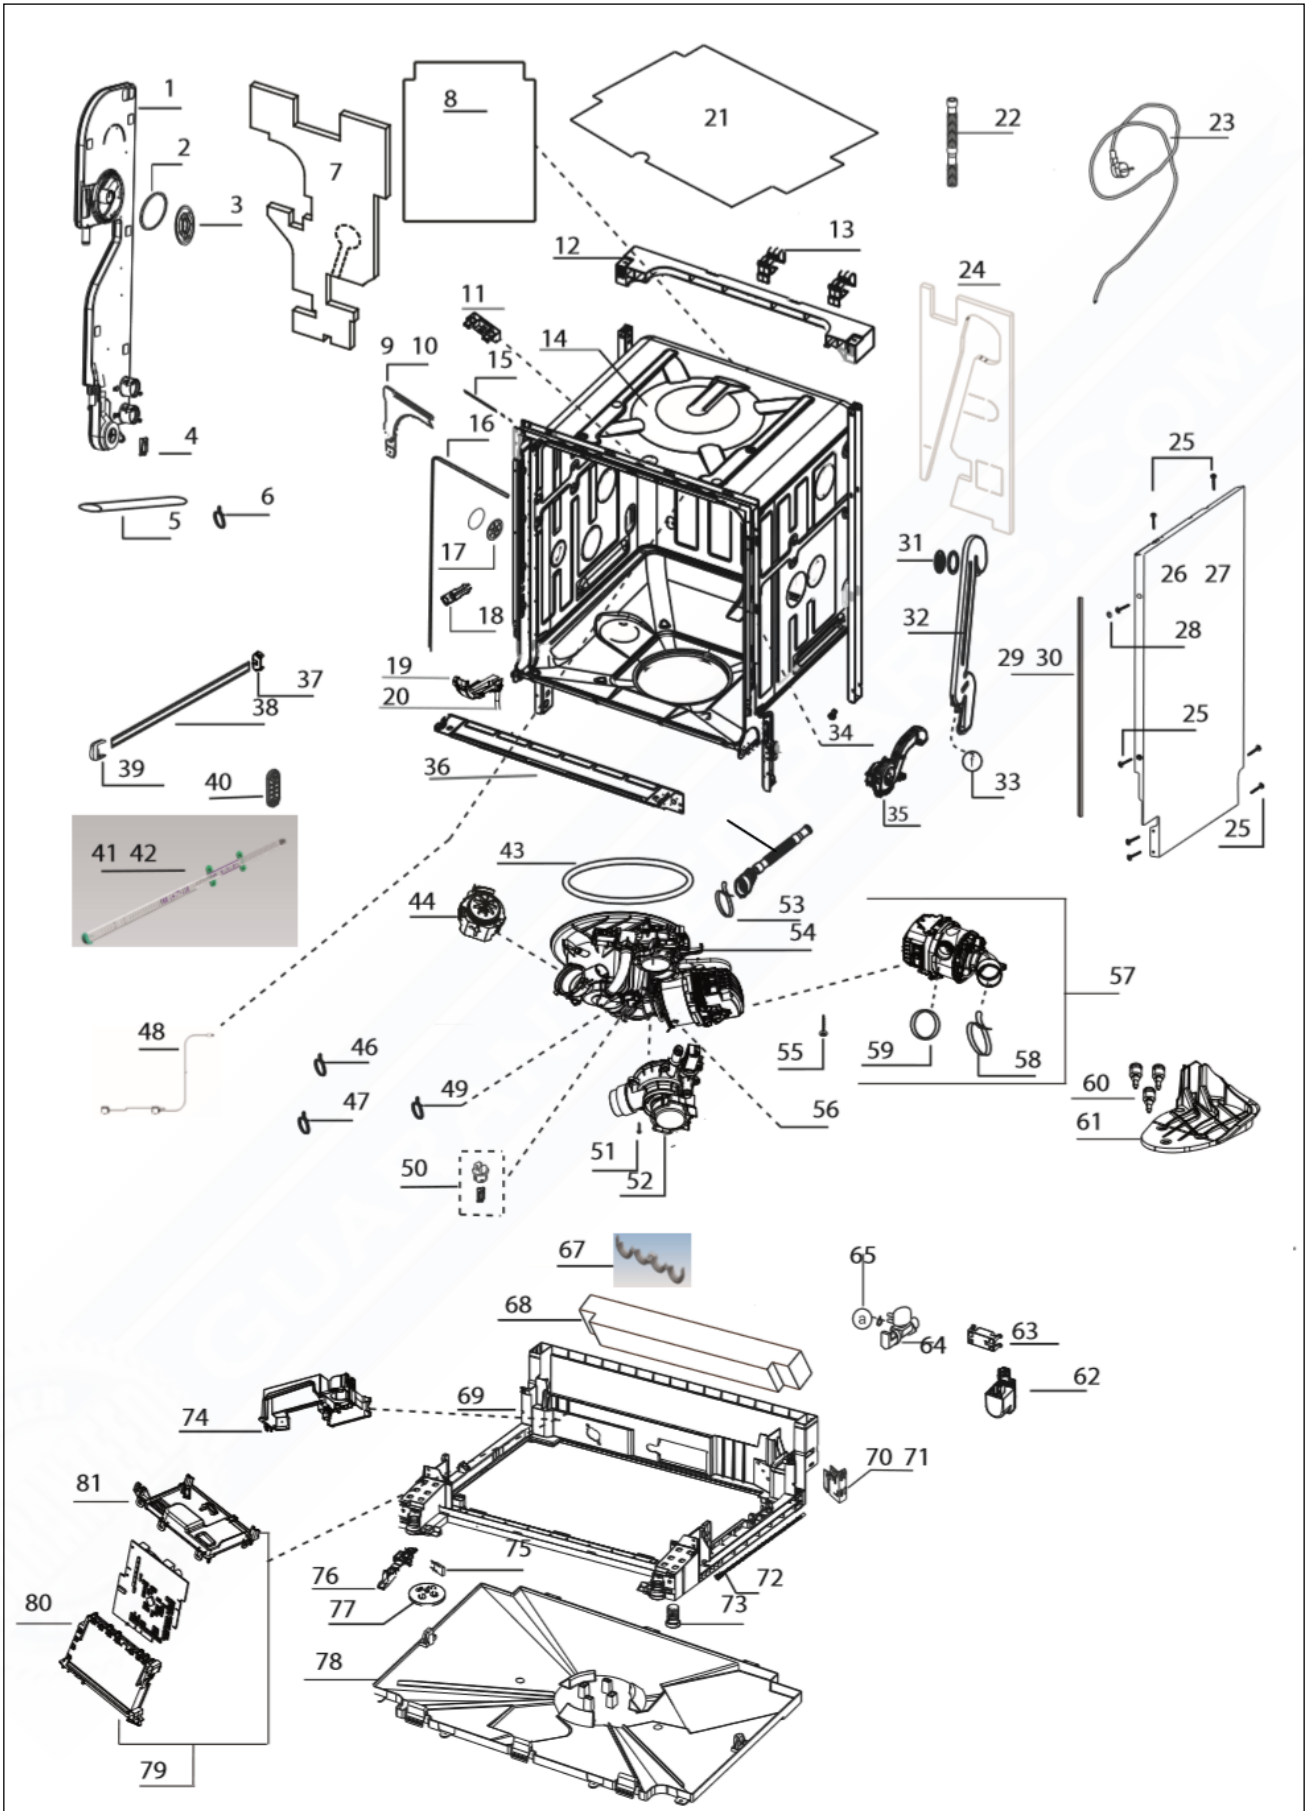

VDWU524SS

GUARANTEEDPARTS.COM

VDWU524SS Tub Parts

Item	Part No.	Name	Qty	Uom	NOTES
1	070162-000	AIR BREAKER_COUNTER GR SMALL	1	EA	
2	060206-000	AIR FUNNEL GASKET	2	EA	
3	050778-000	air funnel cup	2	EA	
4	061480-000	COUNTER PCB_4	1	EA	
5	039874-000	HOSE	1	EA	
6	060723-000	HOSE CLAMP (Ø 16.4)	3	EA	
7	070159-000	ANGORA INNER TUB ISOLATION LEFT	1	EA	
8	070156-000	REAR FRAME COTTON FLEECE	1	EA	
9	070095-000	ANGORA CORNER BRACKET	1	EA	
10	070096-000	ANGORA CORNER BRACKET	1	EA	
11	070090-000	DOOR LOCK HOOK SUPPORT BI	1	EA	
12	070206-000	HITIT REAR UPPER TRAVERSE	1	EA	
13	070188-000	ANGORA WATER INLET VALVE HOSE HOLDER	1	EA	
14	070094-000	STRUCTURE GR	1	EA	
15	070193-000	ANGORA LARGE UPPER SOUND GASKET	1	EA	
16	039769-000	DOOR SEALING GASKET	1	EA	
17	050778-000	air funnel cup	2	EA	
18	070089-000	HITIT_LOCK_HOOK-7016	1	EA	
19	070172-000	ANGORA OWERFLOW SIPHON	2	EA	
20	070182-000	HOSE (VALVE-COUNTER)	2	EA	
21	061464-000	TUB COVER (2mm)	1	EA	
22	070181-000	DRAIN HOSE-L=440MM (SHORT DRAIN HOSE THAT CONNECTS TO SUMP GROUP)	1	EA	
23	070139-000	MAIN PLUG EURO 120 V CANADA	1	EA	
24	070155-000	INNER TUB ISOLATION-RIGHT	1	EA	
25	039876-000	SCREW	6	EA	
26	070225-000	SIDE PANEL-LEFT-ARC744	1	EA	
27	070226-000	SIDE PANEL-RIGHT-ARC744	1	EA	
28	060203-000	SCREW CAP SIDE WALLS	2	EA	