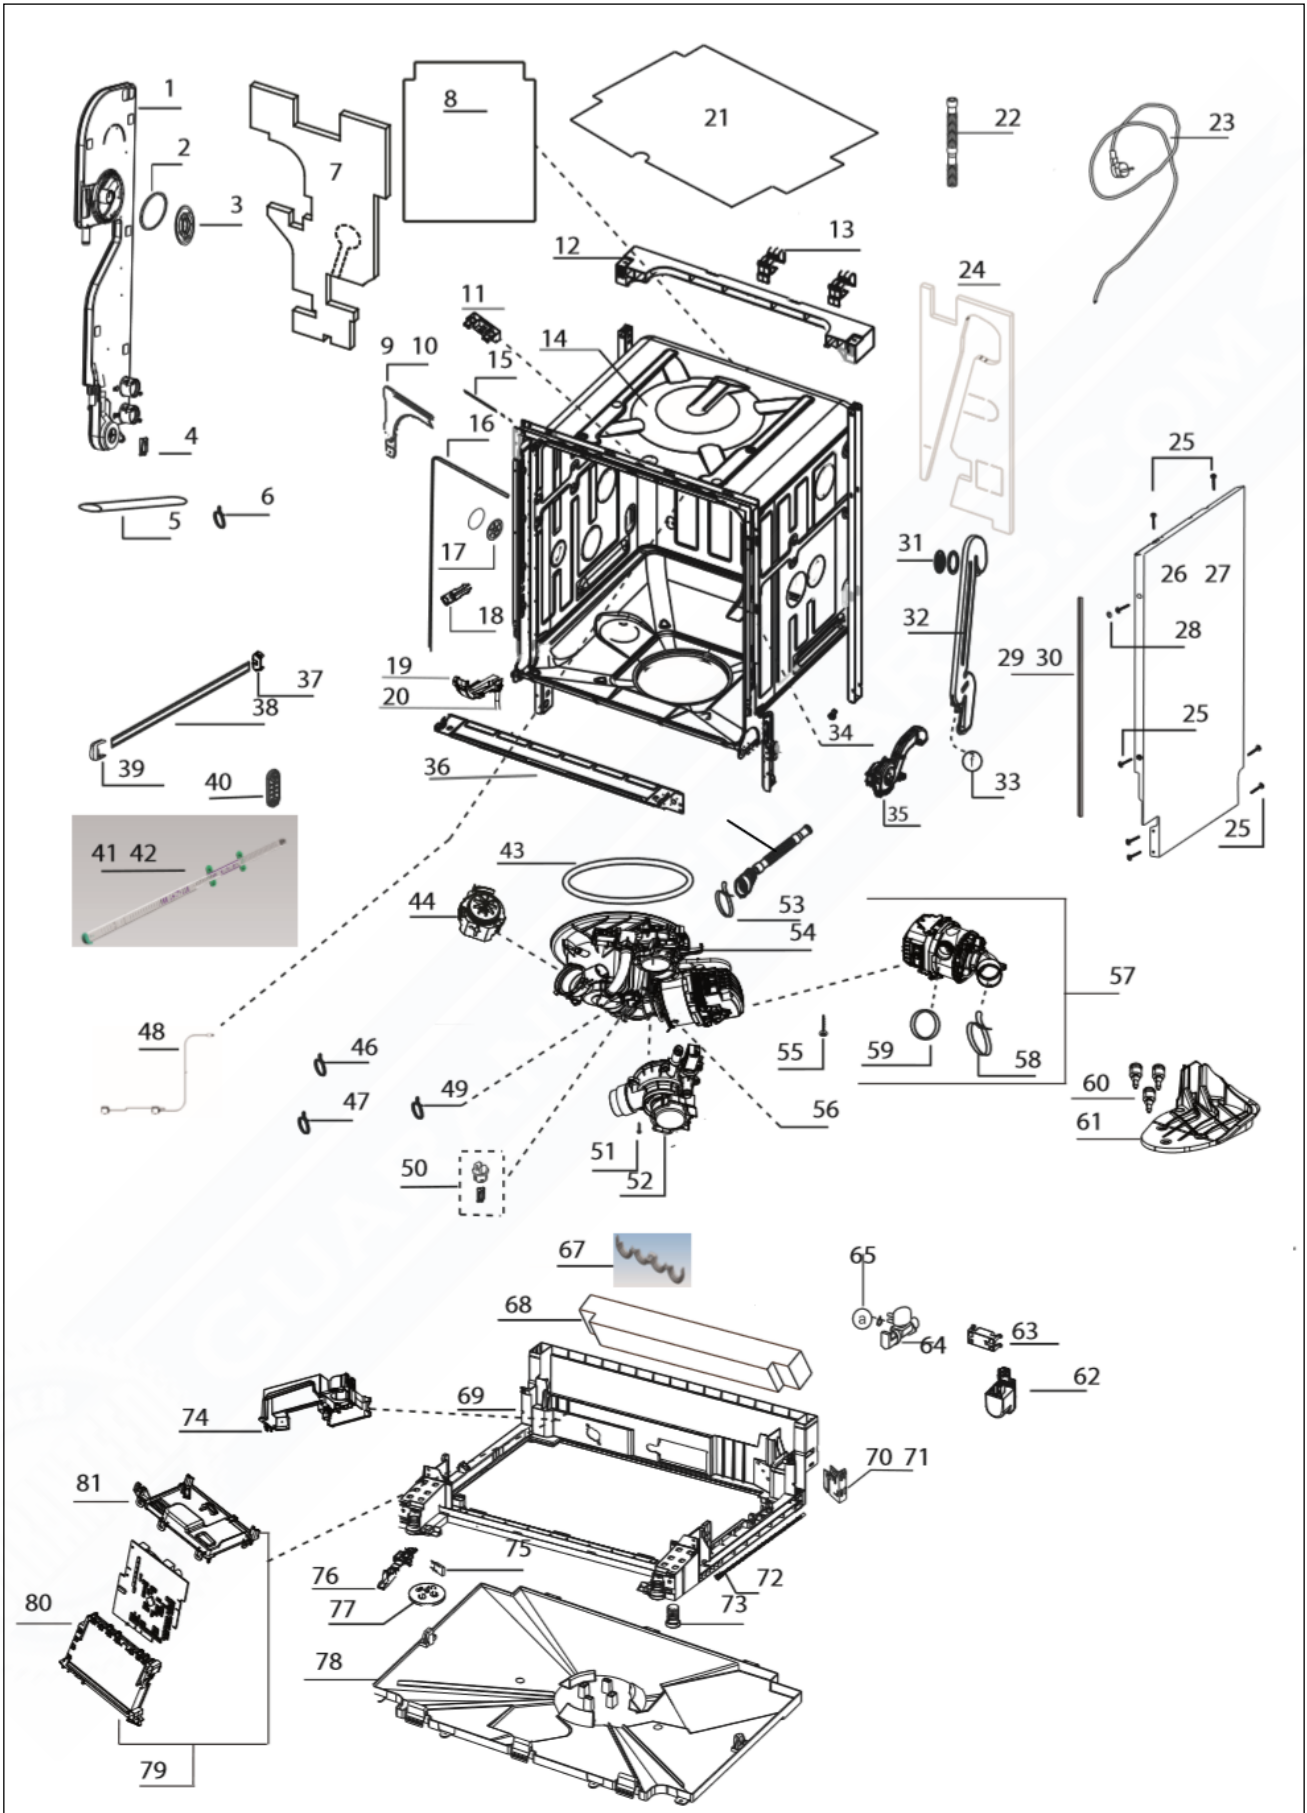

Item	Part No.	Name	Qty	Uom	NOTES
57	070192-000	ATLANTIS MOTOR CLAMP GROUP	1	EA	
58	050799-000	HOSE CLAMP	1	EA	
59	070189-000	CRIMP CLAMP	1	EA	
60	060182-000	CIRCULATION PUMP DAMPENING RUBBER	3	EA	
61	070129-000	KARİNA QUADRO MOTOR HANGING BRACKET	1	EA	
62	061473-000	AMERICA BOBBIN TERFERENCE FILTER	1	EA	
63	070207-000	ANGORA 1.5MM NETWORK CABLE LOCK	1	EA	
64	070150-000	WATER INLET VALVE	1	EA	
65	070182-000	HOSE (VALVE-COUNTER)	1	EA	
67	070204-000	ANGORA DRAIN HOSE LOCK	1	EA	
68	070160-000	ANGORA KICK PLATE ISOLATION	1	EA	
69	070097-000	ANGORA BUILT-IN BOTTOM TRAY GR	1	EA	
70	070091-000	ANGORA BACK SIDE ADJUSTABLE FOOT RIGHT	1	EA	
71	070092-000	ANGORA BACK SIDE ADJUSTABLE FOOR GR LEFT	1	EA	
72	070093-000	REAR ADJUSTABLE FOOT CONNECTION PART_3	2	EA	
73	070085-000	ANGORA BUILT UNDER FOOT	4	EA	
74	070210-000	MEŞE CARD HOLDER CASING	1	EA	
75	070153-000	HİTİT_MICRO_SWITCH	0.75	EA	
76	070151-000	HİTİT OVER FLOATING CASING	1	EA	
77	070208-000	HİTİT FLOAT STYROPOR	1	EA	
78	070128-000	ANGORA BOTTOM TRAY	1	EA	
79	070142-000	MAIN BOARD uE934800	1	EA	
80	070143-000	MESE CARD HOLDER FRONT PART	1	EA	
81	070144-000	MESE CARD HOLDER BACK PART	1	EA	
82	070180-000	DRAIN HOSE-L=2085MM (LONG DRAIN HOSE THAT RUNS TO THE SINK)	1	EA	
NI	070235-000	ACCESSORIES PACK	1	EA