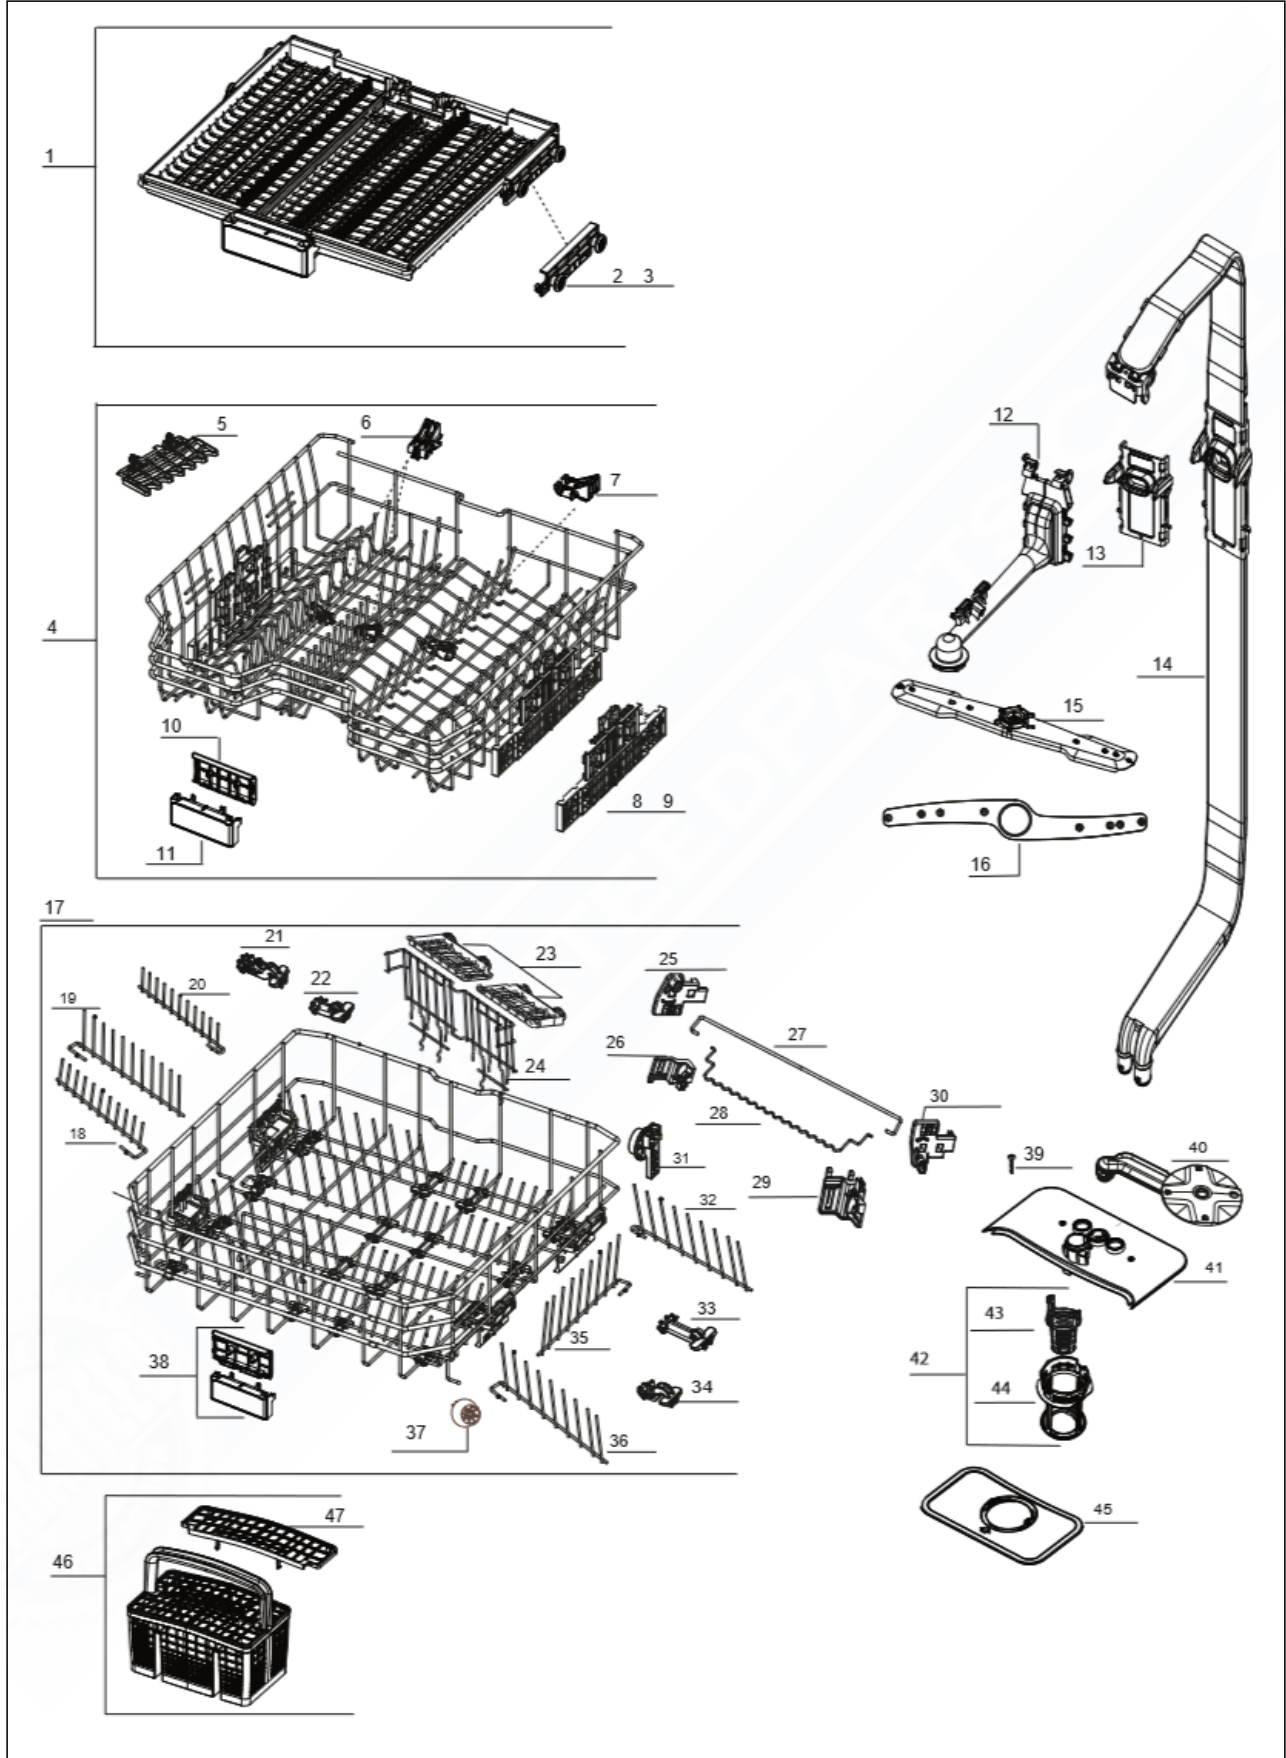

VDWU524SS Interior Parts

Item	Part No.	Name	Qty	Uom	NOTES
1	070203-000	ATLANTIS CUTLERY TRAY GR	1	EA	
2	070194-000	FLEXIBLE CUTLERY TRAY WHEEL MECHANISM GR - LEFT	1	EA	
3	070195-000	FLEXIBLE CUTLERY TRAY WHEEL MECHANISM GR - RIGHT	1	EA	
4	070108-000	EU3 UPPER BASKET GROUP	1	EA	
5	070106-000	OEM ATLANTIS SHELF GROUP	4	EA	
6	070124-000	EU3 TOP BASKET BOWL FOLDABLE PART 7016	2	EA	
7	070125-000	EU3 TOP BASKET GLASS FOLDABLE PART 7016	1	EA	
8	070109-000	TELESCOPIC RAIL MECHANISM GROUP - LEFT	1	EA	
9	070110-000	TELESCOPIC RAIL MECHANISM GROUP - RIGHT	1	EA	
10	050883-000	LOWER BASKET HANDLE	1	EA	
11	070117-000	PANEL	1	EA	
12	070165-000	ATLANTIS UPPER SPRAY ARM FEEDING HOSE GR	1	EA	
13	070167-000	UPPER SPRAY ARM FEED PIPE CENTERING PART	1	EA	
14	070166-000	DORA WATER SUPPLY TUBE GR.	1	EA	
15	070164-000	ATLANTIS TOP SPRAY ARM GROUP COMPLETE	1	EA	
16	070163-000	METAL SPTAY ARM GR.	1	EA	
17	070111-000	EU2-3 LOWER BASKET GROUP	1	EA	
18	070119-000	LOWER BASKET PLATE HOLDER BALL BACK RIGHT	1	EA	
19	070115-000	LOWER BASKET PLATE HOLDER BALL BACK RIGH	2	EA	
20	070122-000	LOWER BASKET PLATE HOLDER BALL RIGHT FRONT	1	EA	
21	070196-000	FOLDABLE PART LONG	6	EA	
22	070198-000	FOLDABLE PART SHORT	2	EA	
23	070107-000	EU3 MULTI PURPOSE TRAY	2	EA	
24	070113-000	EU3 MULTIPURPOSE RACK WIRE	1	EA	
25	070102-000	WINE GLASS TOP WIRE HOLDER-LEFT-7016	1	EA