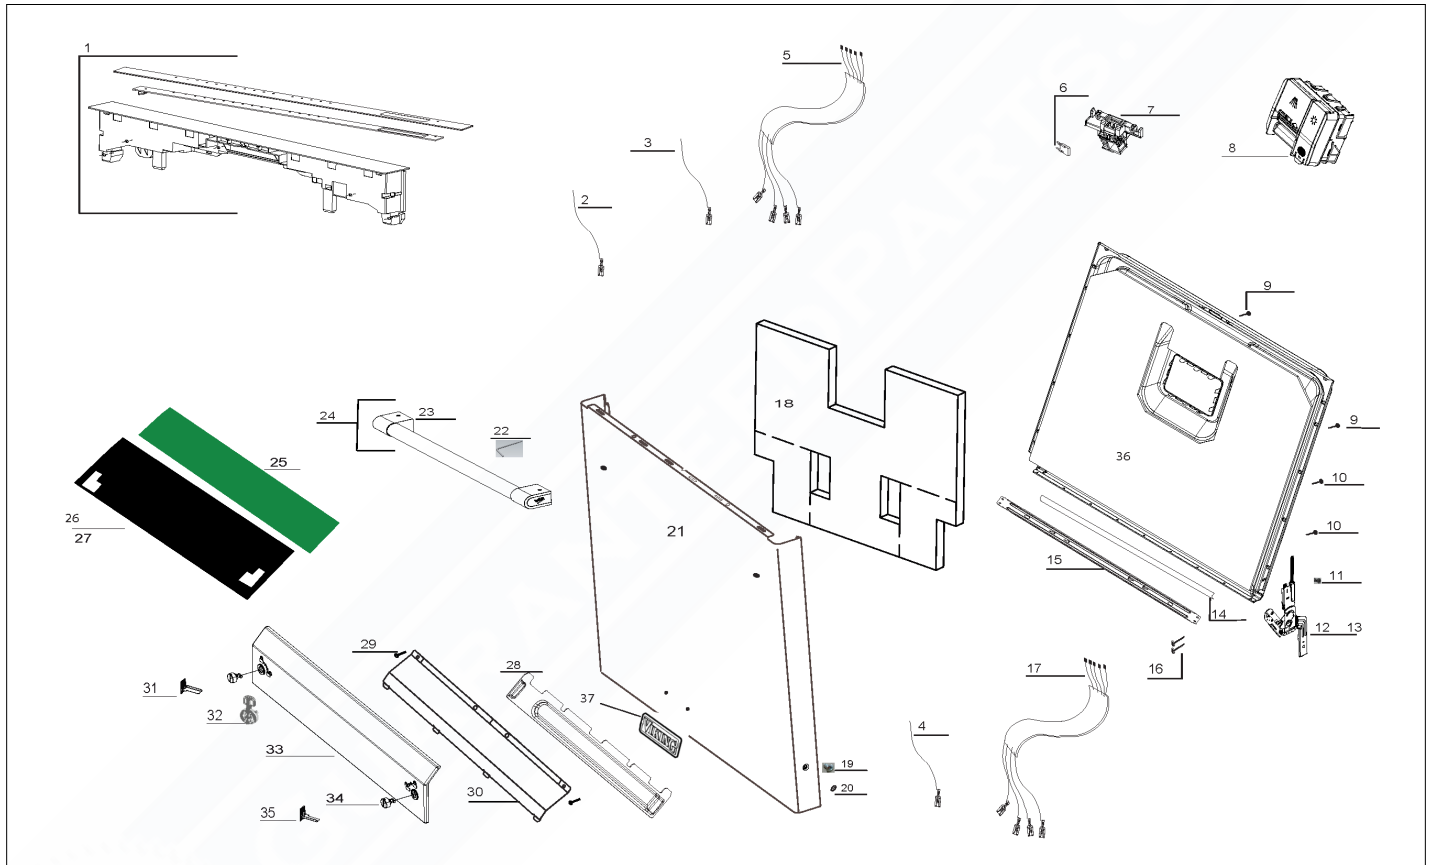

VDWU524SS Door Parts

Item	Part No.	Name	Qty	Uom	NOTES
1	070227-000	PANEL GROUP	1	EA	
2	070135-000	PALOS CABLE HARNESS - 1.0MM2	1	EA	
3	057476-000	PROGRAM END SIGNAL CABLE	1	EA	
4	070136-000	CABLE HARNESS NEW DOOR OPEN	1	EA	
5	070133-000	MESE CABLE HARNESS	1	EA	
6	070154-000	DOOR SWITCH	1	EA	
7	057515-000	DOOR LOCK GROUP	1	EA	
8	070161-000	BITRON DETERGENT BOX GROUP	1	EA	
9	039914-000	SCREW	7	EA	
10	039916-000	SCREW	6	EA	
11	039877-000	SCREW	6	EA	
12	070228-000	HINGE GROUP SPRING SINGLE FULCRUM - RIGHT	1	EA	
13	070229-000	HINGE GROUP SPRING SINGLE FULCRUM - LEFT	1	EA	
14	039908-000	DOOR SEALING GASKET	1	EA	
15	039935-000	HINGE ARM SUPPORT	1	EA	
16	039917-000	BOLT M4X8 D3731 D3421	11	EA	
17	070134-000	MESE CABLE HARNESS (INCLUDES INDICATOR LIGHT)	1	EA	
18	070224-000	DOOR INSULATION BEKO18 25mm	1	EA	
19	070236-000	bolt M4x11.2	2	EA	
20	060203-000	SCREW CAP SIDE WALLS	2	EA	
21	070222-000	PANEL, DOOR, PRO, SS (INCLUDES LOGO)	1	EA	
22	070223-000	ALLEN KEY SIZE 3	1	EA	
23	065087-000	TALL TUB HANDLE CONNECTION GROUP (END CAP)	2	EA	
NI	069746-000	TALL TUB USA COVER (STUD COLLAR)		EA	
24	060160-000	TALL TUB HANDLE GROUP WITH SET SCREWS	1	EA	
25	070158-000	KICK PLATE FELT	1	EA	
26	070233-000	KICK PLATE RUBBER	1	EA