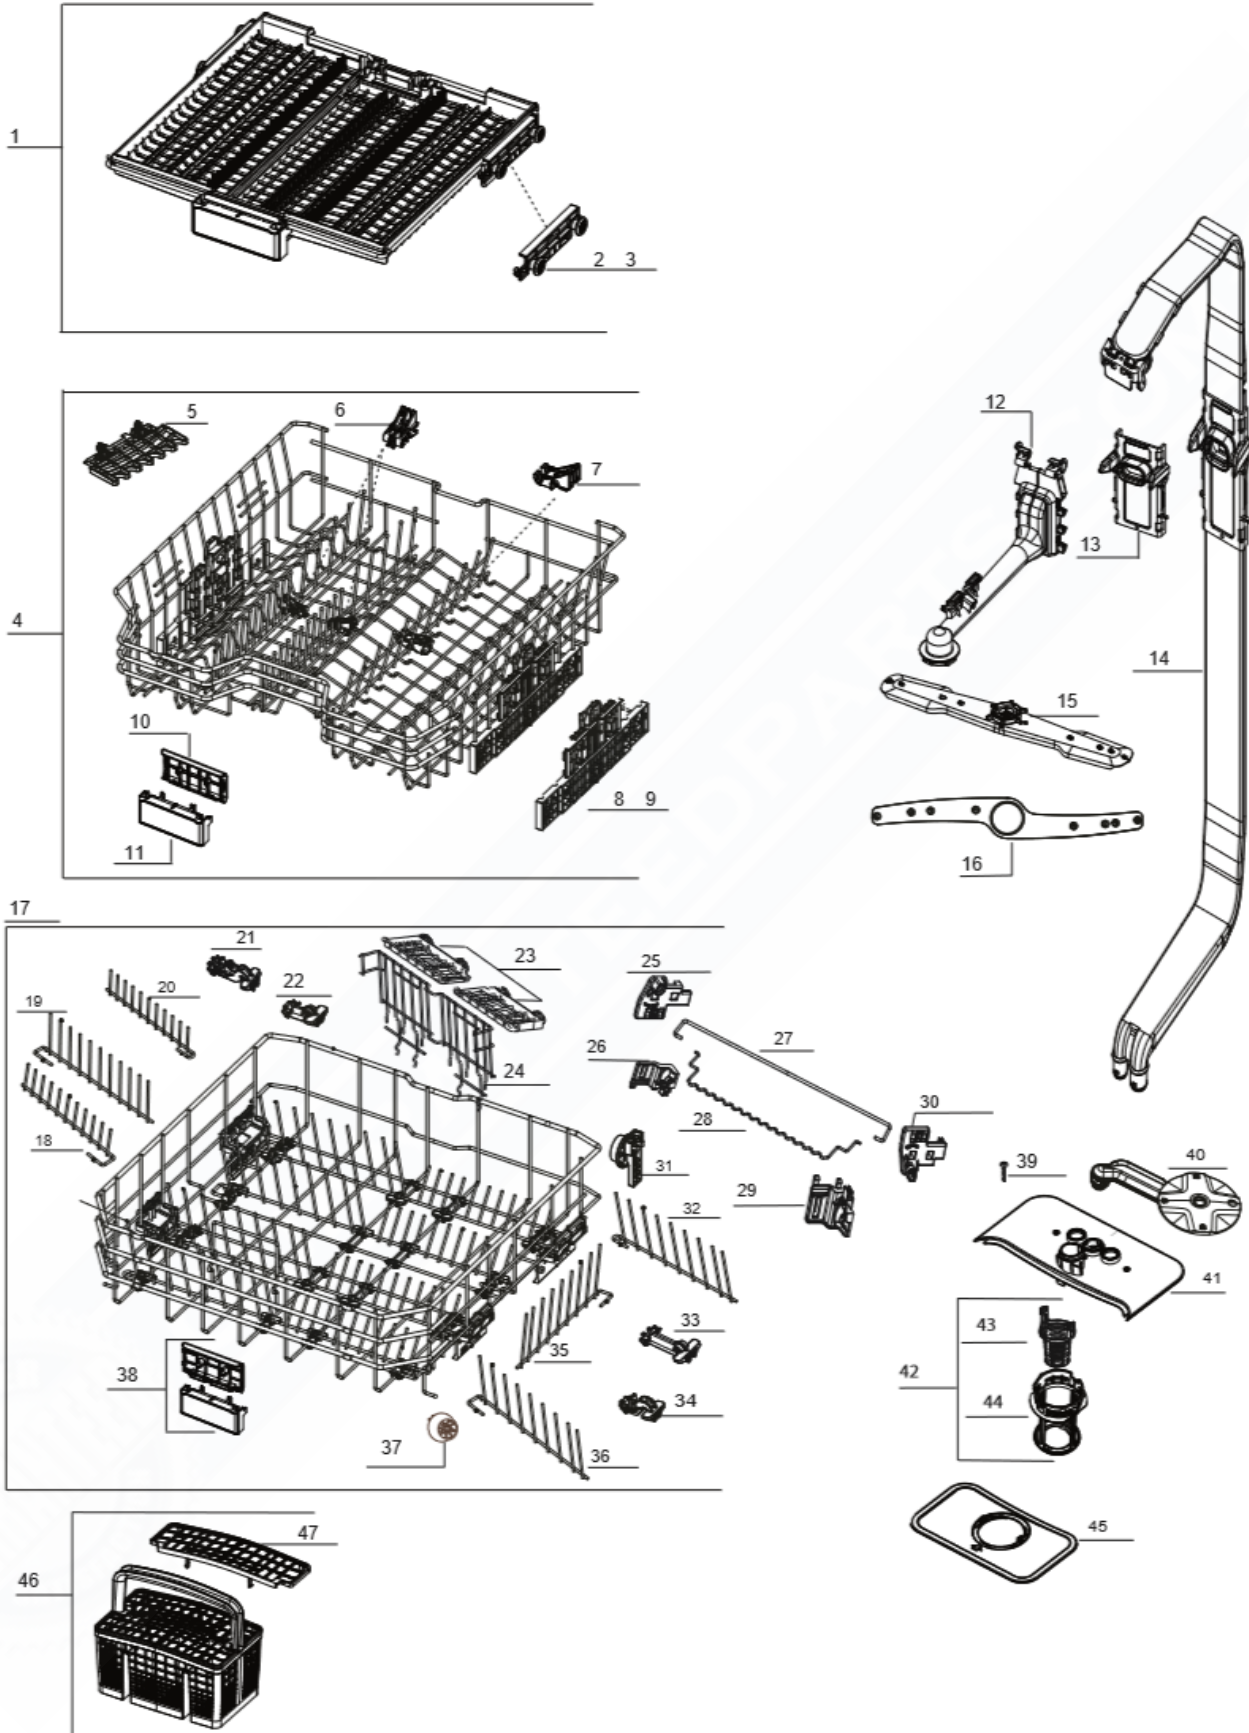

VDWU524SS

Item	Part No.	Name	Qty	Uom	NOTES
Not Shown	NOTE	(INSTALL HARDWARE)		EA	

GUARANTEEDPARTS.COM

VDWU524SS Interior Parts

Item	Part No.	Name	Qty	Uom	NOTES
1	070203-000	ATLANTIS CUTLERY TRAY GR	1	EA	
2	070194-000	FLEXIBLE CUTLERY TRAY WHEEL MECHANISM GR - LEFT	1	EA	
3	070195-000	FLEXIBLE CUTLERY TRAY WHEEL MECHANISM GR - RIGHT	1	EA	
4	070108-000	EU3 UPPER BASKET GROUP	1	EA	
5	070106-000	OEM ATLANTIS SHELF GROUP	4	EA	
6	070124-000	EU3 TOP BASKET BOWL FOLDABLE PART 7016	2	EA	
7	070125-000	EU3 TOP BASKET GLASS FOLDABLE PART 7016	1	EA	
8	070109-000	TELESCOPIC RAIL MECHANISM GROUP - LEFT	1	EA	
9	070110-000	TELESCOPIC RAIL MECHANISM GROUP - RIGHT	1	EA	
10	050883-000	LOWER BASKET HANDLE	1	EA	
11	070117-000	PANEL	1	EA	
12	070165-000	ATLANTIS UPPER SPRAY ARM FEEDING HOSE GR	1	EA	
13	070167-000	UPPER SPRAY ARM FEED PIPE CENTERING PART	1	EA	
14	070166-000	DORA WATER SUPPLY TUBE GR.	1	EA	
15	070164-000	ATLANTIS TOP SPRAY ARM GROUP COMPLETE	1	EA	
16	070163-000	METAL SPTAY ARM GR.	1	EA	
17	070111-000	EU2-3 LOWER BASKET GROUP	1	EA	
18	070119-000	LOWER BASKET PLATE HOLDER BALL BACK RIGHT	1	EA	
19	070115-000	LOWER BASKET PLATE HOLDER BALL BACK RIGH	2	EA	
20	070122-000	LOWER BASKET PLATE HOLDER BALL RIGHT FRONT	1	EA	
21	070196-000	FOLDABLE PART LONG	6	EA	
22	070198-000	FOLDABLE PART SHORT	2	EA	
23	070107-000	EU3 MULTI PURPOSE TRAY	2	EA	
24	070113-000	EU3 MULTIPURPOSE RACK WIRE	1	EA	
25	070102-000	WINE GLASS TOP WIRE HOLDER-LEFT-7016	1	EA	