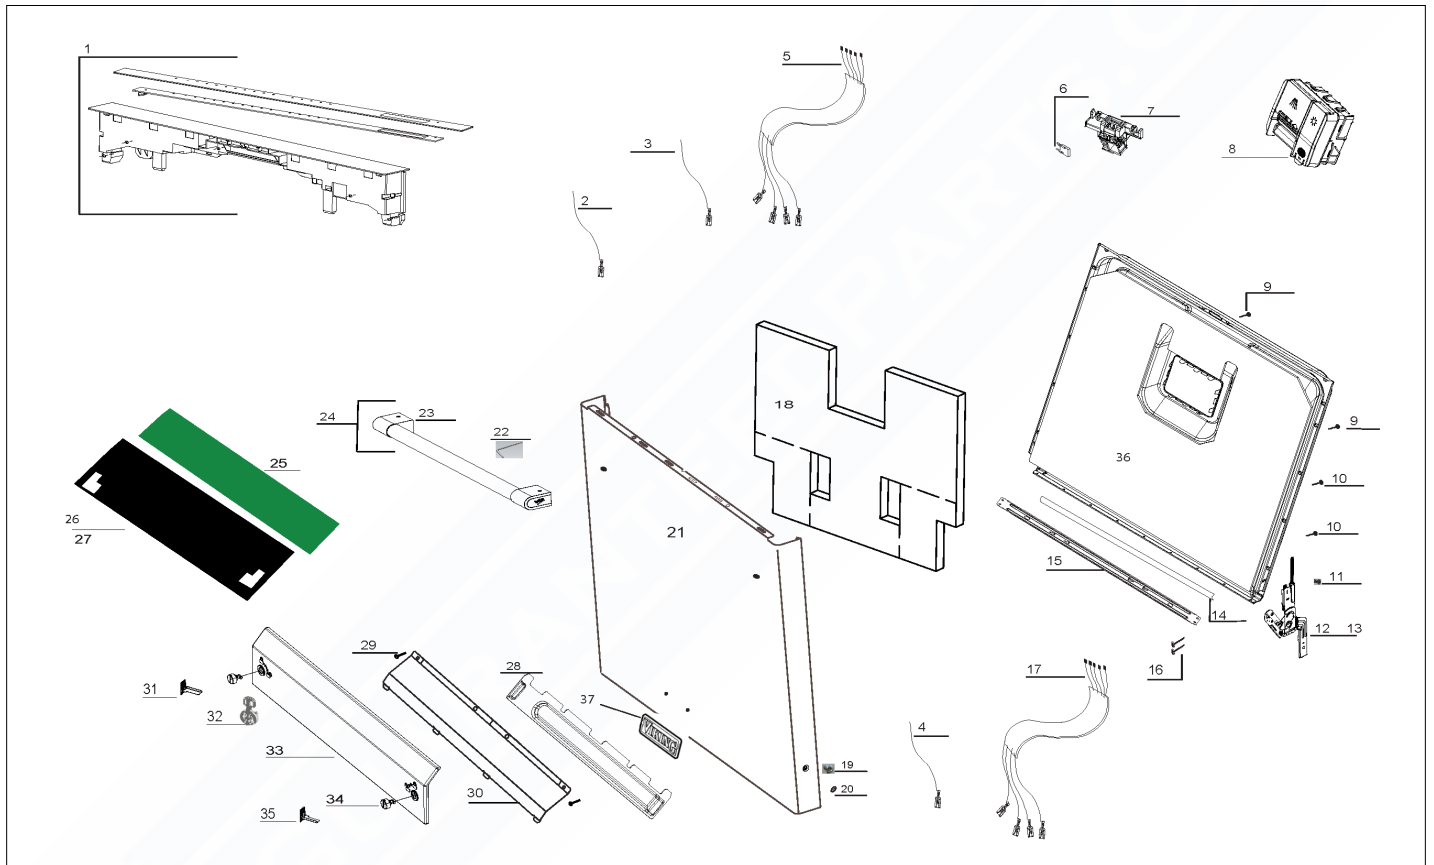

Item	Part No.	Name	Qty	Uom	NOTES
27	070234-000	KICK PLATE RUBBER	1	EA	
NI	063715-000	INSULATION MATERIAL	1	EA	
Not Shown	NOTE	(GOES BEHIND KICKPLATE)		EA	
28	070157-000	ANGORA BI KICK PLATE PAD	1	EA	
29	060158-000	SCREW	2	EA	
30	070146-000	ANGORA BI KICK PLATE STEEL	1	EA	
31	070147-000	PLASTIC NORDIC SETTING PART	1	EA	
32	070149-000	ANGORA NORDIC SHEET METAL ADJ. LOCK	2	EA	
33	070138-000	PLASTIC NORDIC KICK PLATE	1	EA	
34	070137-000	PLASTIC NORDIC KICK PLATE HOLDING PART	2	EA	
35	070148-000	PLASTIK NORDIC SETTING PART	1	EA	
36	070086-000	ATLANTIS INNER DOOR BITUMEN GR.	1	EA	
37	041992-000	NAMEPLATE, VIKING, 4.500"	1	EA