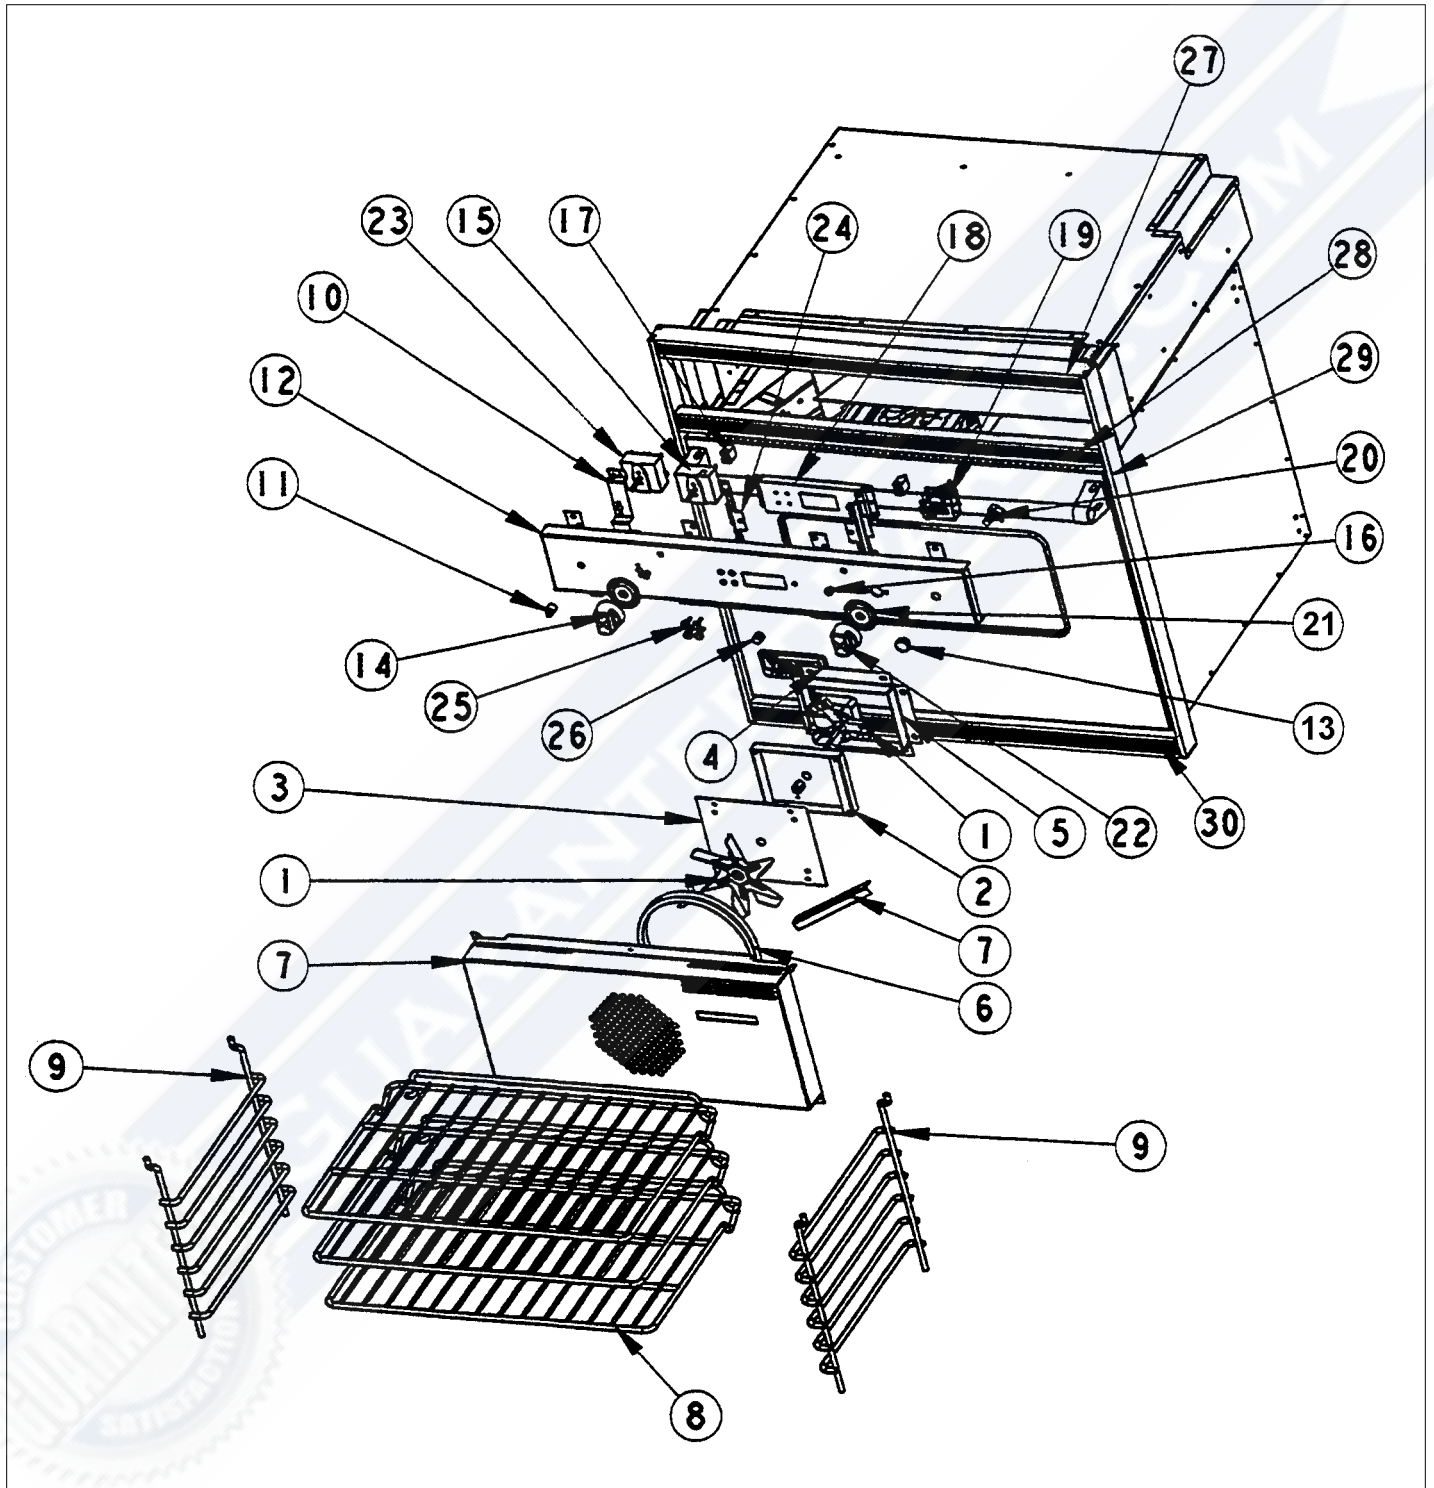

CONTROL PANEL ASSY

Item	Part No.	Name	Qty	Uom	NOTES
1	PE050005	CONVECTION FAN ASSY	1	EA	
2	A2002595	CONVECTION FAN BOX (VDSC)	1	EA	
3	A1002596	CONVECTION FAN COVER (VDSC)	1	EA	
4	A2008467	INSULATION SHIELD	1	EA	
5	A2001746	SIDE FAN SHIELD	1	EA	Not available online / Call for pricing and availability
6	PJ010003	CONVECTION ELEMENT (VDSC) 240V	1	EA	NO LONGER AVAILABLE
7	E9104309	CONVECTION FAN COVER	1	EA	NO LONGER AVAILABLE
8	PB060048	OVEN RACK - 27"	1	EA	NO LONGER AVAILABLE
9	PB060030	RACK SUPT REPL PB060010	1	EA	
10	A2004336	MANUAL TIME BRKT (VESO176/DO276)	1	EA	NO LONGER AVAILABLE, Not available online / Call for pricing and availability
11	PB010181	TIME MANUAL KNOB *BK* (27" OVEN) - NLA	1	EA	
	PB010182	TIME MANUAL KNOB *WH* (27" OVEN) - NLA	1	EA	
12	B9204324	CTRL PAN (VESO176)	1	EA	NO LONGER AVAILABLE
	C9204324BK	CTRL PAN (VESO176) *BK* (NLA)	1	EA	NO LONGER AVAILABLE, Not available online / Call for pricing and availability
	C9204324WH	(NLA)	1	EA	Not available online / Call for pricing and availability
13	PB010163	OVEN LIGHT SWITCH KNOB *BK* (VESO/D	1	EA	
	PB010164	OVEN LIGHT SWITCH KNOB *WH* (VESO/D	1	EA	
14	PB010148	SELECTOR KNOB-*BK* (30"DOUBLE OVEN	1	EA	
	PB010149	SELECTOR KNOB-*WH* (30" B-IN OVEN)	1	EA