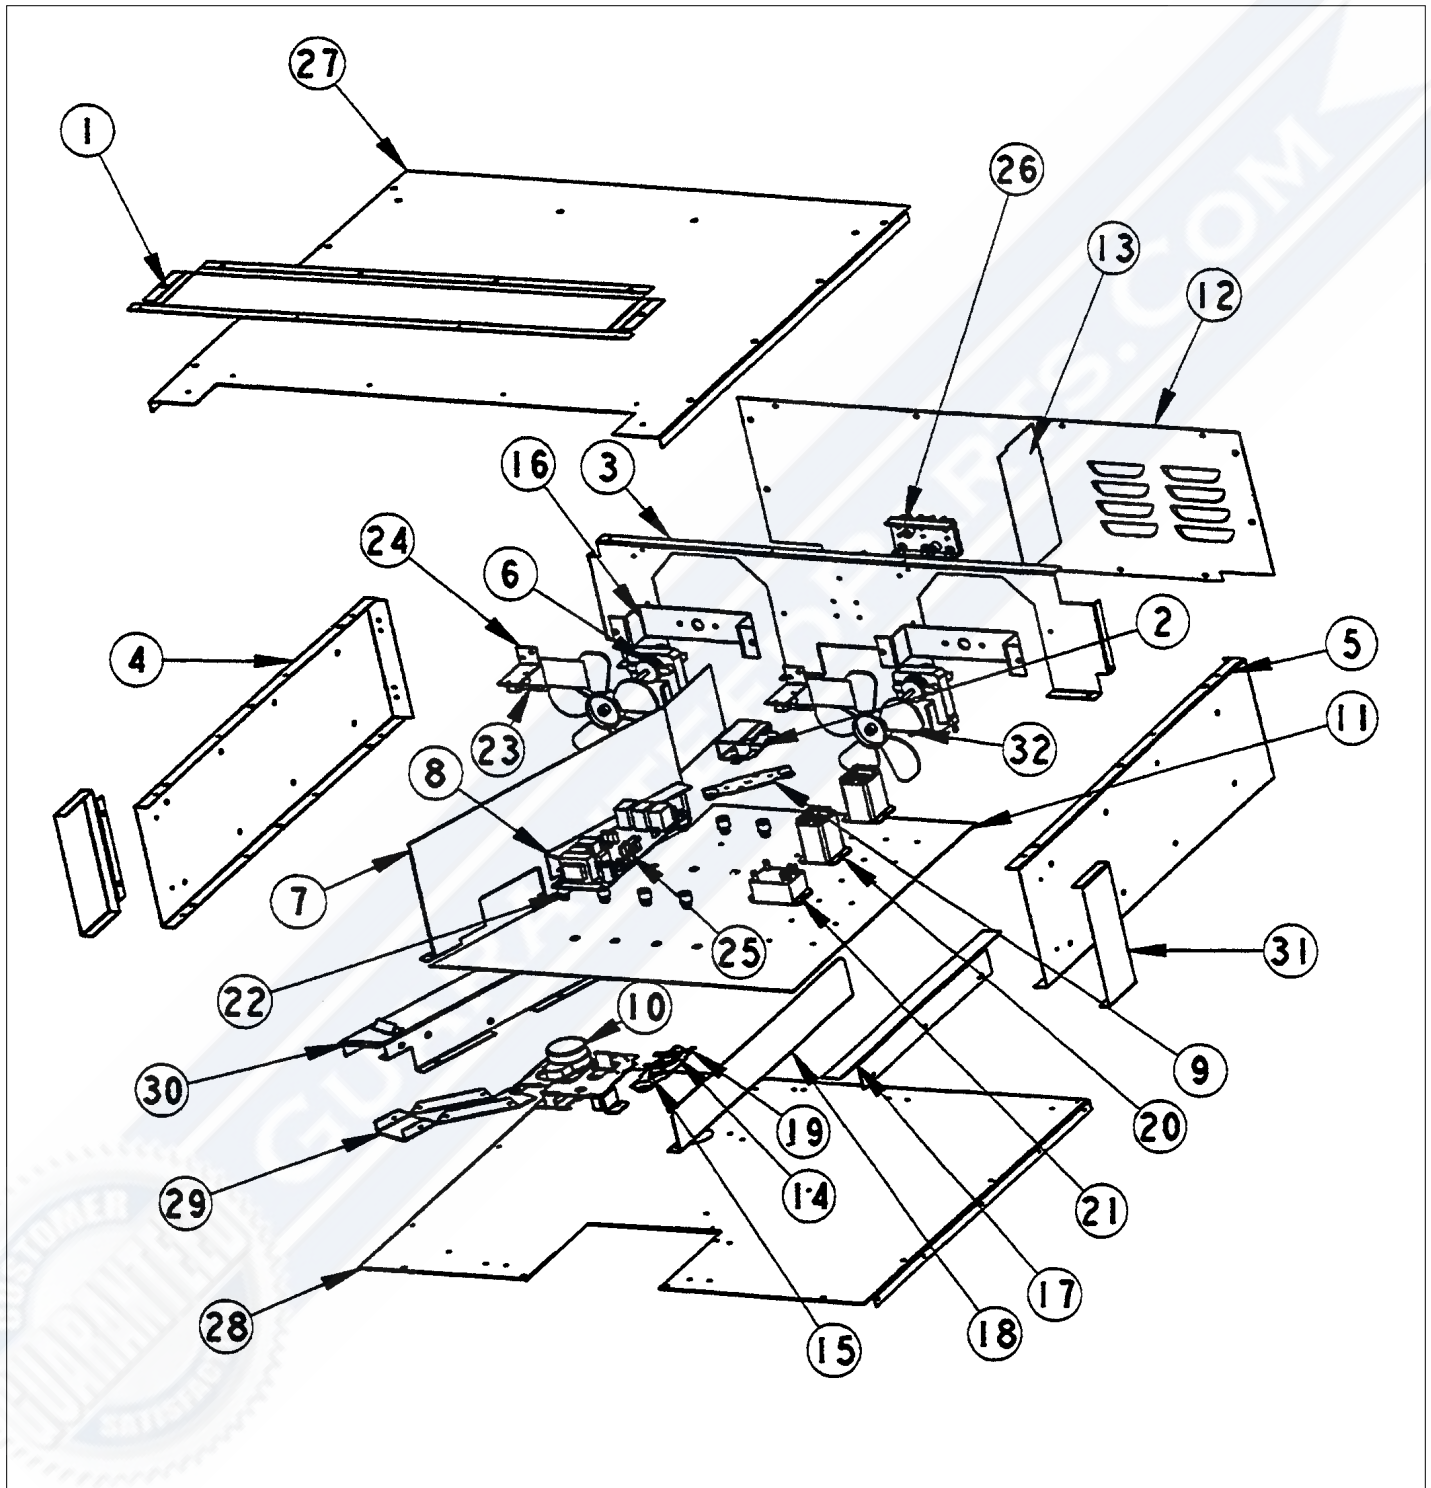

Item	Part No.	Name	Qty	Uom	NOTES
1	E9104321	AIR VENT (27" OVEN)	1	EA	NO LONGER AVAILABLE, Not available online / Call for pricing and availability
2	PJ030002	AUTO RESET (SELF-CLEAN) VDSC	1	EA	
3	A2004310	CABINET BACK (VESO176/DO276)	1	EA	NO LONGER AVAILABLE, Not available online / Call for pricing and availability
4	A2002906	CABINET SIDE	1	EA	NO LONGER AVAILABLE, Not available online / Call for pricing and availability
5	A2002965	CABINET SIDE RH (VESO105)	1	EA	NO LONGER AVAILABLE, Not available online / Call for pricing and availability
6	PE110024	MOTOR FAN Y0042226	1	EA	NO LONGER AVAILABLE
7	A2002950	DIVIDER - VESO/VEDO	1	EA	NO LONGER AVAILABLE, Not available online / Call for pricing and availability
8	A2002956	FLOOR BRACE - VEDO205/VESO105	1	EA	NO LONGER AVAILABLE, Not available online / Call for pricing and availability
9	A1002456	THERMO-DISC BRKT (VDSC)	1	EA	
10	PE050053	DR LATCH REPL PE050020	1	EA	
	PE050112	DOOR LATCH	1	EA	NO LONGER AVAILABLE
11	A2004312	FALSE FLOOR - 27" (VESO176/DO276)	1	EA	NO LONGER AVAILABLE, Not available online / Call for pricing and availability
12	A1004320	FAN COVER (VESO176)	1	EA	NO LONGER AVAILABLE, Not available online / Call for pricing and availability