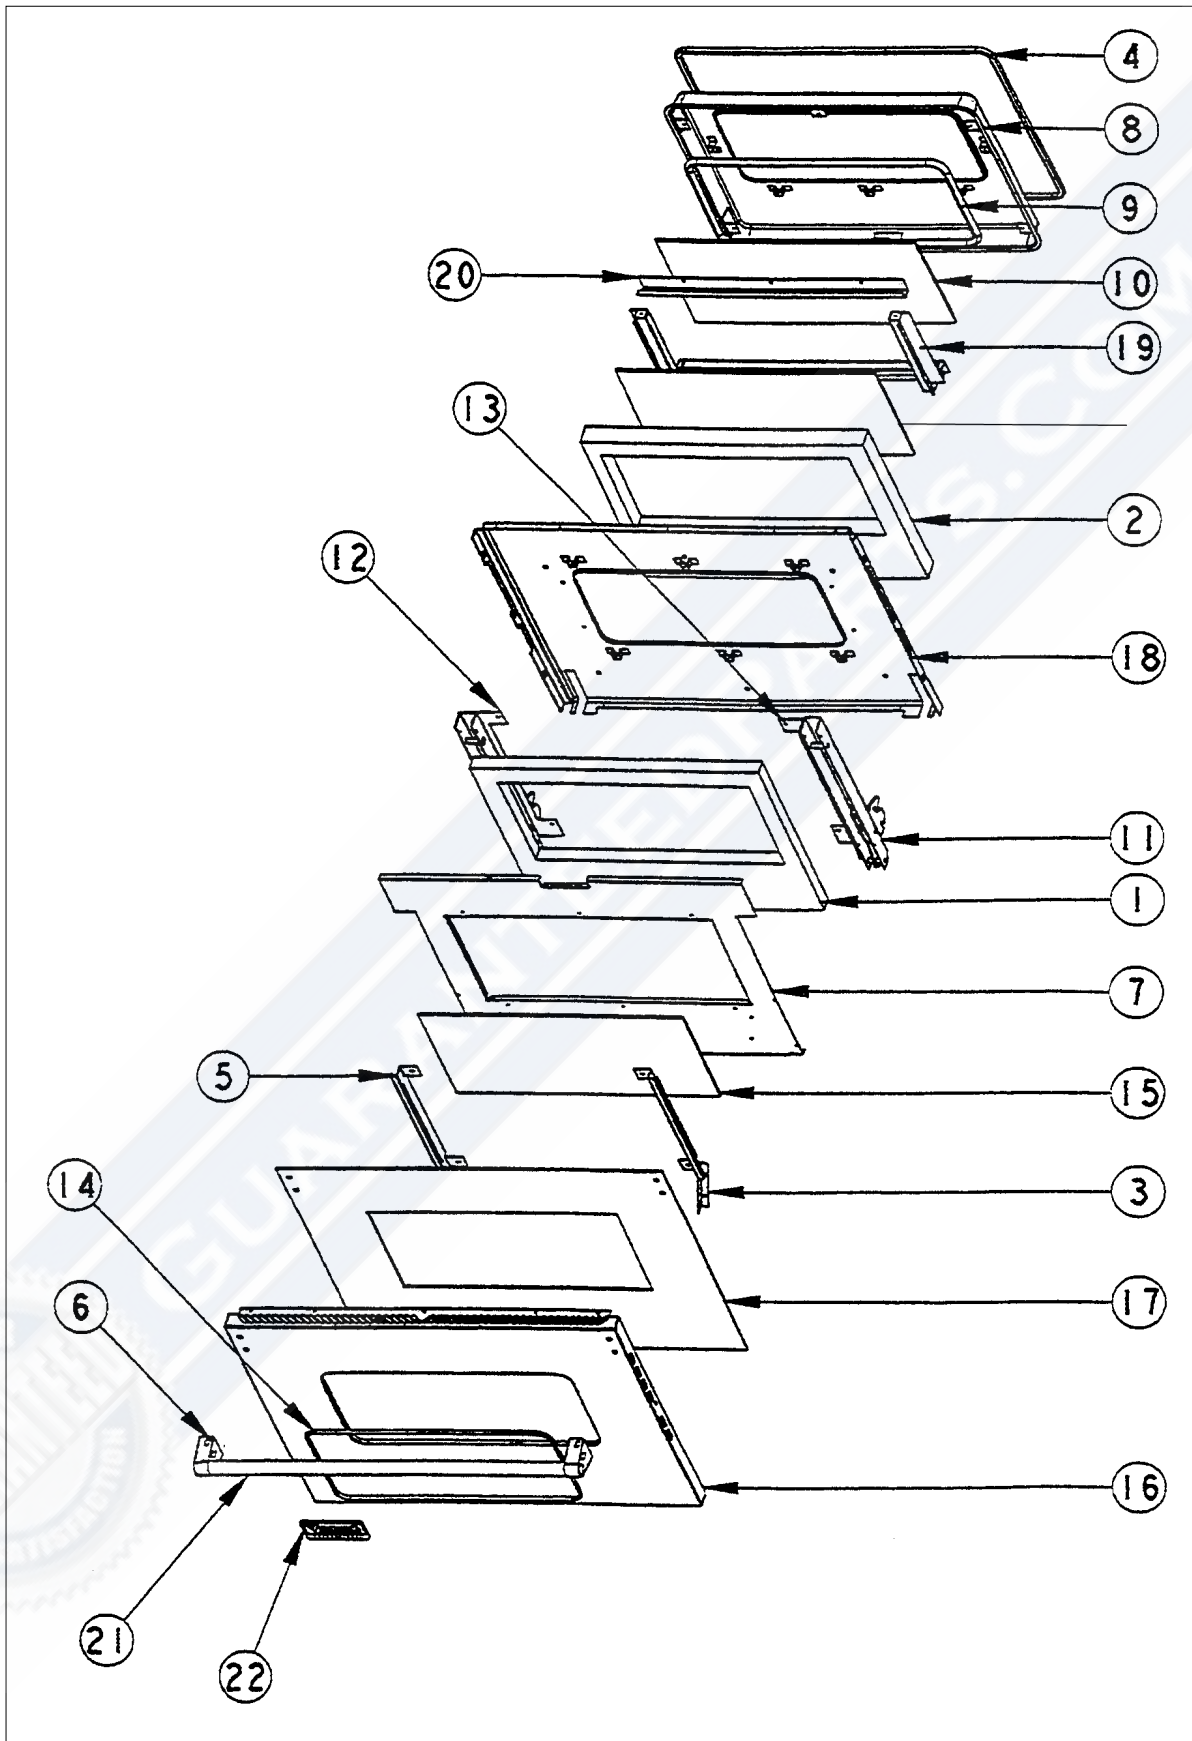

Item	Part No.	Name	Qty	Uom	NOTES
15	PJ030001	SELECTOR SWITCH (8-POSITION) VDSC	1	EA	
16	PE050023	OVEN IND. LIGHT (LENS & BEZEL)	1	EA	NO LONGER AVAILABLE
17	PE050024	OVEN IND. LIGHT (LIGHT HOUSING)	1	EA	
18	PE050049	CLOCK/TIMER(ROBERTSHAW# 100-00550-01	1	EA	NO LONGER AVAILABLE
19	PJ030003	THERMOSTAT (SELF CLEAN) VDSC	1	EA	
20	PE050019	OVEN LIGHT SWITCH (VGSO166) 90-DEG.	1	EA	
21	PB010152	Bezel - SS	1	EA	
	PB010153	Bezel - BR	1	EA	
22	PB010150	T/STAT KNOB-*BK* (30" B-IN OVEN)	1	EA	
	PB010151	T/STAT KNOB-*WH* (30" B-IN OVEN)	1	EA	
23	PJ030011	SWITCH (2-POSITION) VESO105	1	EA	
24	A2004335	CLOCK MOUNTING BRKT (VESO176/DO276)	1	EA	NO LONGER AVAILABLE
25	PB010185BK	CLOCK BUTTON *BK* (VESO/VEDO)	4	EA	NO LONGER AVAILABLE
	PB010185WH	CLOCK SET BUTTONS - WH	4	EA	Not available online / Call for pricing and availability
26	PB010184BK	CLOCK SET KNOB *BK* (VESO/VEDO) - NLA	1	EA	
PB010184WH	PB010184	CLOCK SET KNOB - WH	1	EA	
27	PE040085	TOP EXTRUSION (27"VESO/DO)	1	EA	NO LONGER AVAILABLE
28	PE040088	LOWER CTRL PANEL EXT. (27"VESO/DO)	1	EA	
29	PE040071	SIDE TRIM-EXTRUDED (VESO105)	1	EA	
30	PE040086	BOTTOM EXTRUSION (27" VESO/DO)	1	EA	NO LONGER AVAILABLE

DOOR ASSY