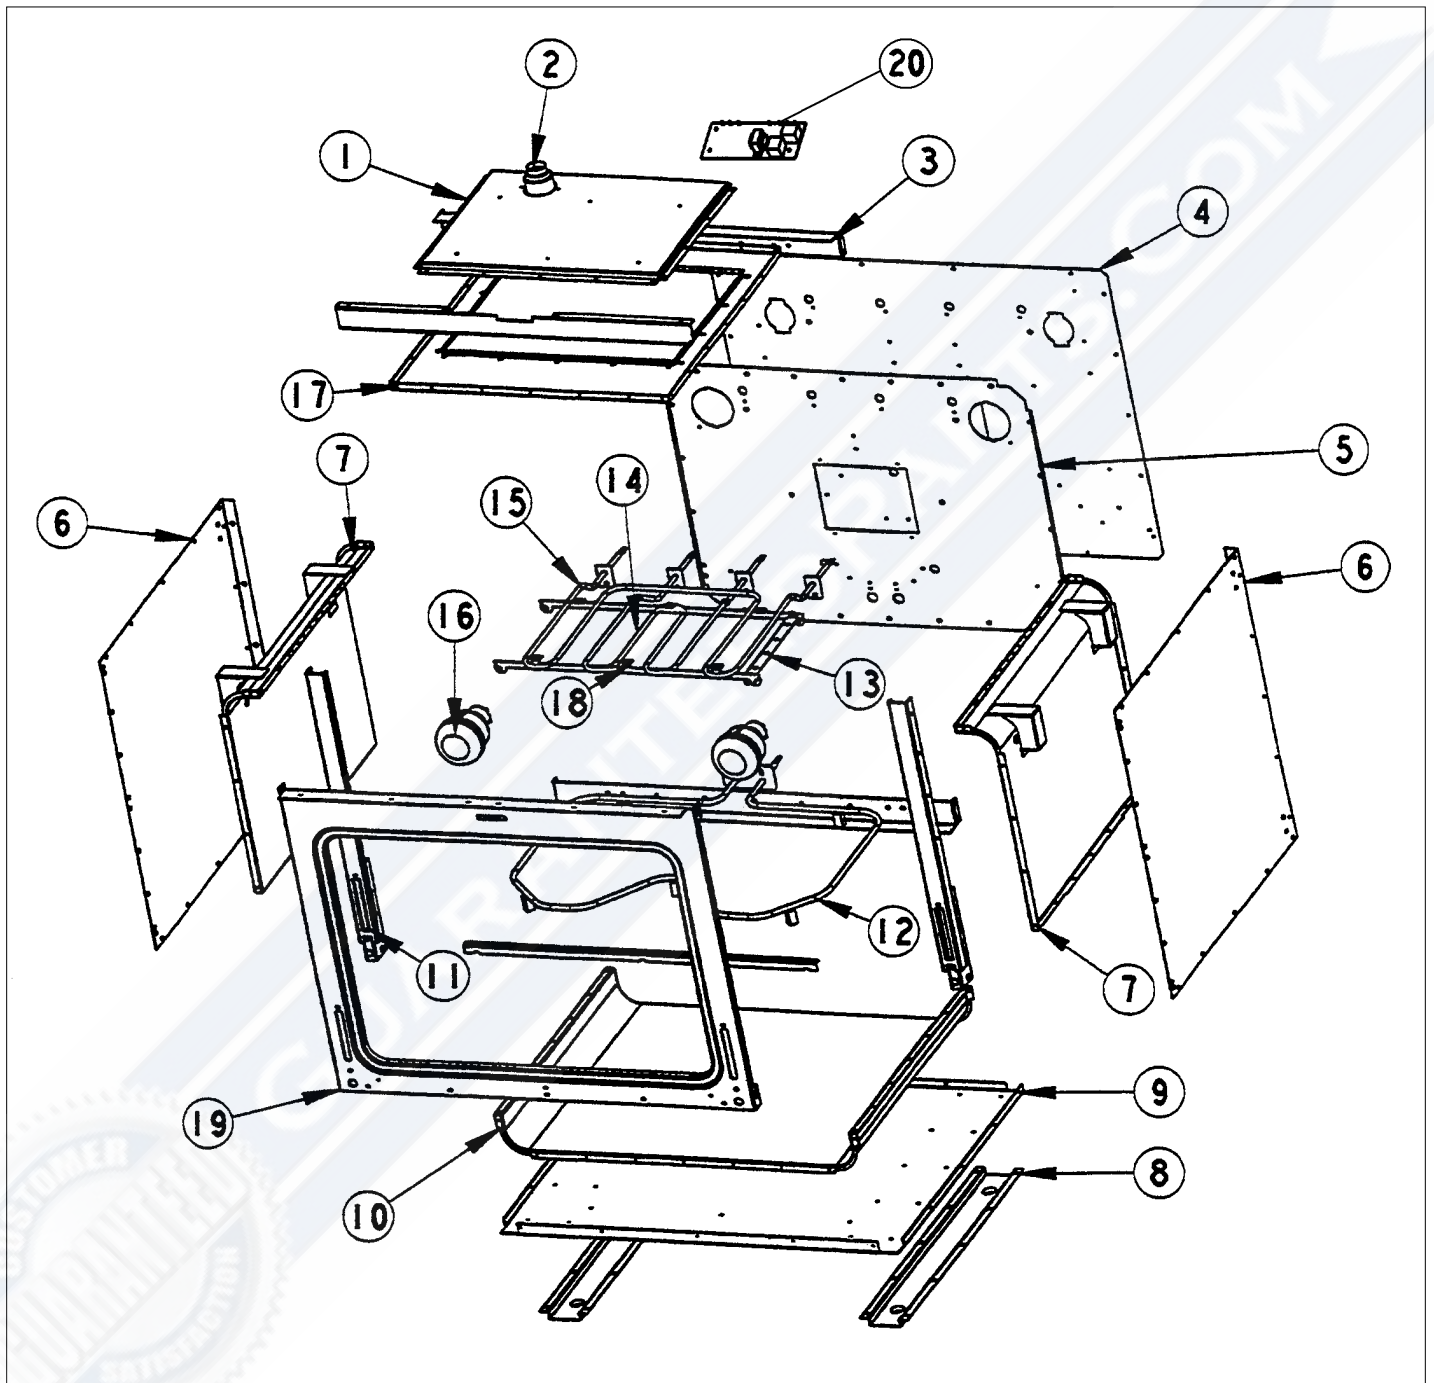

OVEN ASSY

Item	Part No.	Name	Qty	Uom	NOTES
1	B2004311	BROILER TOP (27") (VESO176/DO276)	1	EA	NO LONGER AVAILABLE
2	PM010014	SMOKE ELIMINATOR (VDSC)	1	EA	
3	A2004307	REAR OVEN SUPPORT (VESO176/DO276)	1	EA	NO LONGER AVAILABLE, Not available online / Call for pricing and availability
4	A1004305	BACK INSULATION RETAINER(27"OVEN)	1	EA	NO LONGER AVAILABLE, Not available online / Call for pricing and availability
5	E9104304	OVEN BACK (VESO176/DO276)	1	EA	NO LONGER AVAILABLE, Not available online / Call for pricing and availability
6	A2002904	SIDE INSULATION RETAINER	1	EA	NO LONGER AVAILABLE, Not available online / Call for pricing and availability
7	G9102736	OVEN SIDE ASSY (VDSC)	1	EA	NO LONGER AVAILABLE, Not available online / Call for pricing and availability
8	A2002902	RUNNER	1	EA	NO LONGER AVAILABLE, Not available online / Call for pricing and availability
9	A2002961	BOTTOM INSULATION RETAINER(VEDO/SO)	1	EA	NO LONGER AVAILABLE
10	E9104303	OVEN BOTTOM (VEDO275/VESO175)	1	EA	NO LONGER AVAILABLE, Not available online / Call for pricing and availability
11	PC020016	HINGE RECEIVER (VEDO/VEDO)	1	EA	
12	PJ010012	BAKE ELEMENT (VESO176/VEDO276)240V	1	EA	
13	B2002489	THERMAL BULB SHIELD (VDSC)	1	EA	
14	PJ010001	BROIL ELEMENT 240V	1	EA	
15	PJ010011	OUTSIDE BROIL ELEMENT (27" OVEN)240	1	EA