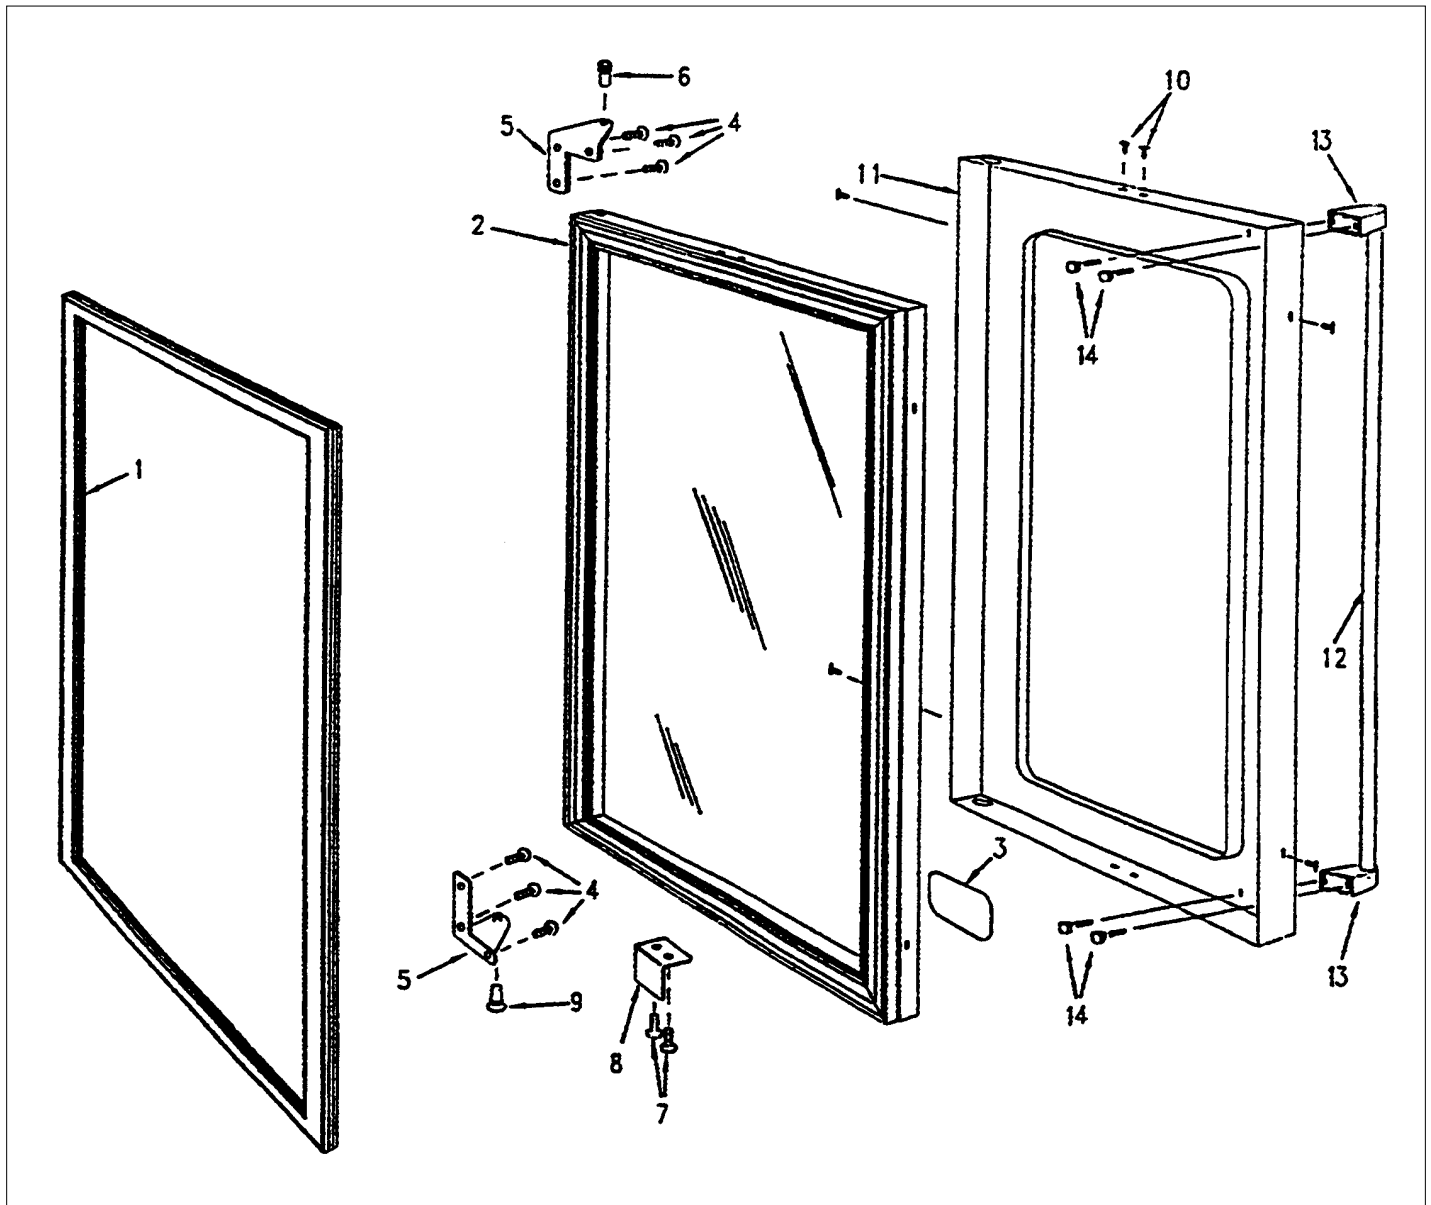

TINTED GLASS DOOR ASSY

Item	Part No.	Name	Qty	Uom	NOTES
1	PW230005	GASKET, DOOR (VUWC140) * 42241280	1	EA	
2	PW230006	DOOR, COMPLETE ASSY(VUWC140)42242661	1	EA	NO LONGER AVAILABLE
3	PE010058	4 1/2"LOGO/VIKING "PROF" *BK* (ADV	1	EA	
NI	PE010093	LOGO-4 1/2 (VIKING-*BK**BR* ADHESIV	1	EA	
4	PW200031	SCREW HINGE MTG 42242605	1	EA	
5	PW220004	HINGE KIT (VUWC140) * 42240881	1	EA	SEE BULLETIN TR-0062-SP
6	PW200032	HINGE PIN 42242281	1	EA	
7	PW200033	SCREW	1	EA	Not available online / Call for pricing and availability
8	PW220003	STRIKER PLATE (VUWC140)*42242483	1	EA	
9	PW300244	HINGE PIN, BOTTOM (42245708)	1	EA	
10	PW200035	FRAME MOUNT SCREWS(42243186 PKG 8)	1	EA	NO LONGER AVAILABLE
11	PW230008	DOOR FRAME,SS (VUWC140) * 42242663	1	EA	NO LONGER AVAILABLE
12	PE930103	DR HDLE VUWC150DR/VUAR SS CUT 29.5"	1	EA	
NI	F0002588BR	DOOR HANDLE VUWC140 (BRASS) 29.5	1	EA	NO LONGER AVAILABLE
13	000268-000	HANDLE ENDCAP	1	EA	
NI	PE030001PVD	END CAP DOOR HANDLE *BR	1	EA	
14	PD010019	BLT-1/4-20X3/8"HEX WASHER SERATED	1	EA