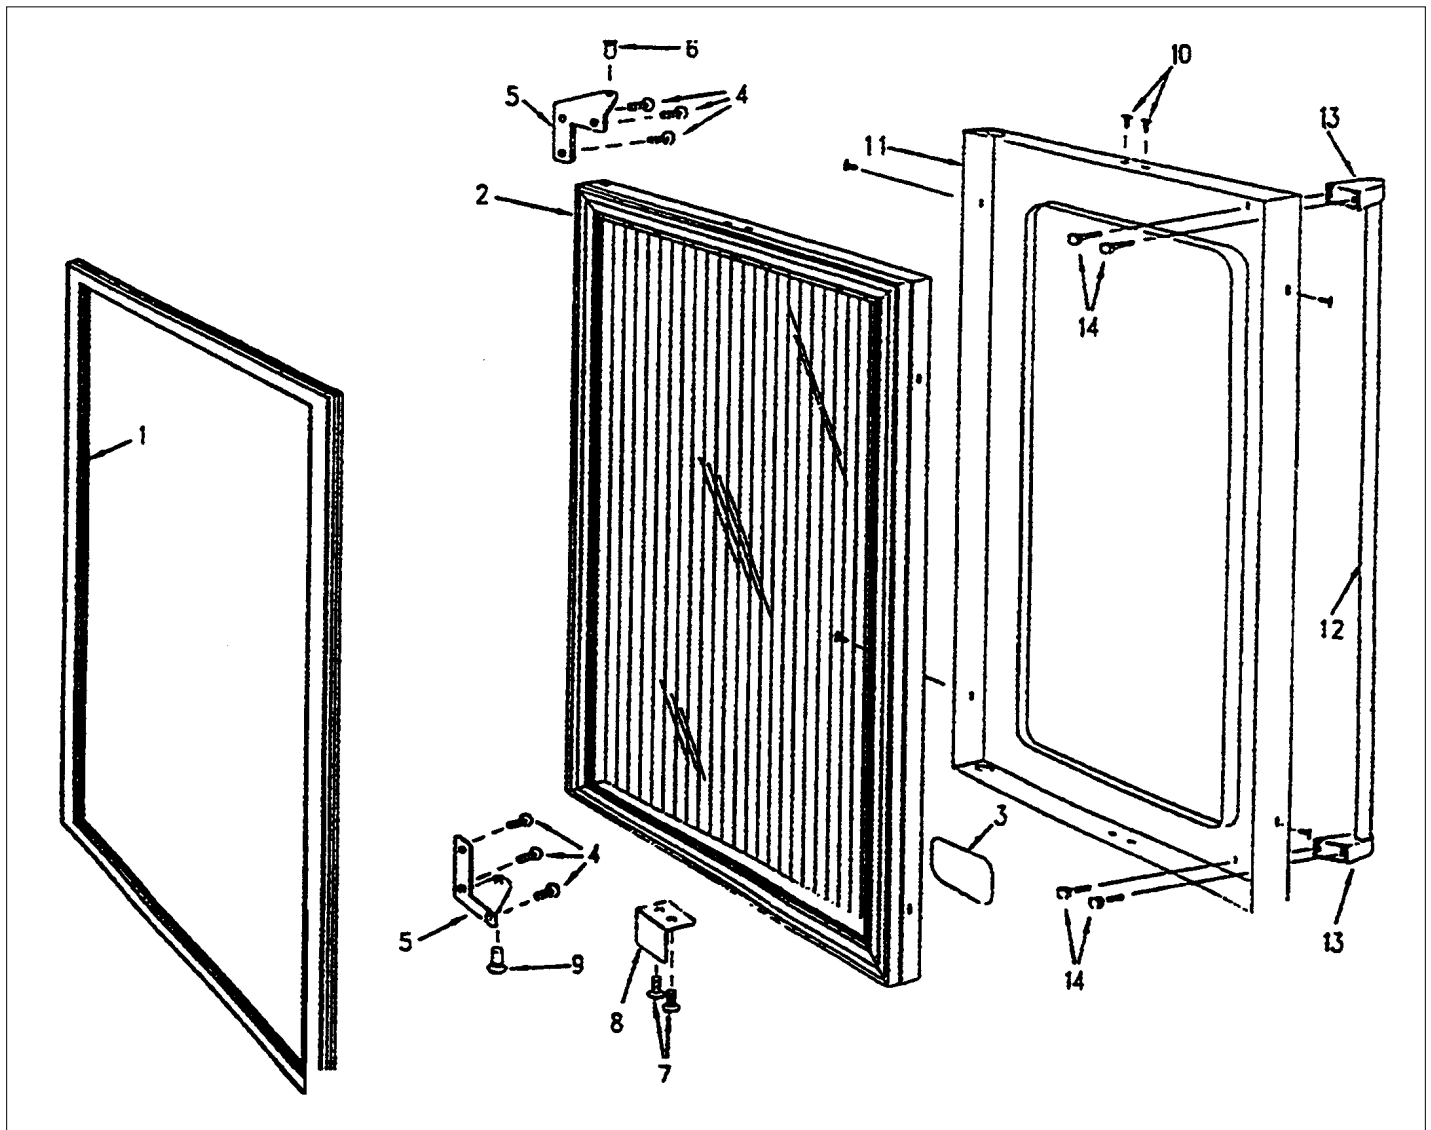

Item	Part No.	Name	Qty	Uom	NOTES
1	PW230005	GASKET, DOOR (VUWC140) * 42241280	1	EA	
2	PW230010SS	COMPLETE DOOR ASSEMBLY 42243023	1	EA	NO LONGER AVAILABLE, Not available online / Call for pricing and availability
NI	PW230010BR	COMPLETE DOOR ASSEMBLY	1	EA	Not available online / Call for pricing and availability
3	PE010058	4 1/2"LOGO/VIKING "PROF" *BK* (ADV	1	EA	
NI	PE010093	LOGO-4 1/2 (VIKING-*BK**BR* ADHESIV	1	EA	
4	PW200031	SCREW HINGE MTG 42242605	1	EA	
5	PW220004	HINGE KIT (VUWC140) * 42240881	1	EA	SEE BULLETIN TR-0062-SP
6	PW200032	HINGE PIN 42242281	1	EA	
7	PW200033	SCREW	1	EA	Not available online / Call for pricing and availability
8	PW220003	STRIKER PLATE (VUWC140)*42242483	1	EA	
9	PW300244	HINGE PIN, BOTTOM (42245708)	1	EA	
10	PW200035	FRAME MOUNT SCREWS(42243186 PKG 8)	1	EA	NO LONGER AVAILABLE
11	PW230008	DOOR FRAME,SS (VUWC140) * 42242663	1	EA	NO LONGER AVAILABLE
12	PE930103	DR HDLE VUWC150DR/VUAR SS CUT 29.5"	1	EA	
NI	F0002588BR	DOOR HANDLE VUWC140 (BRASS) 29.5	1	EA	NO LONGER AVAILABLE
13	000268-000	HANDLE ENDCAP	1	EA	
NI	PE030001PVD	END CAP DOOR HANDLE *BR	1	EA	
14	PD010019	BLT-1/4-20X3/8"HEX WASHER SERATED	1	EA	