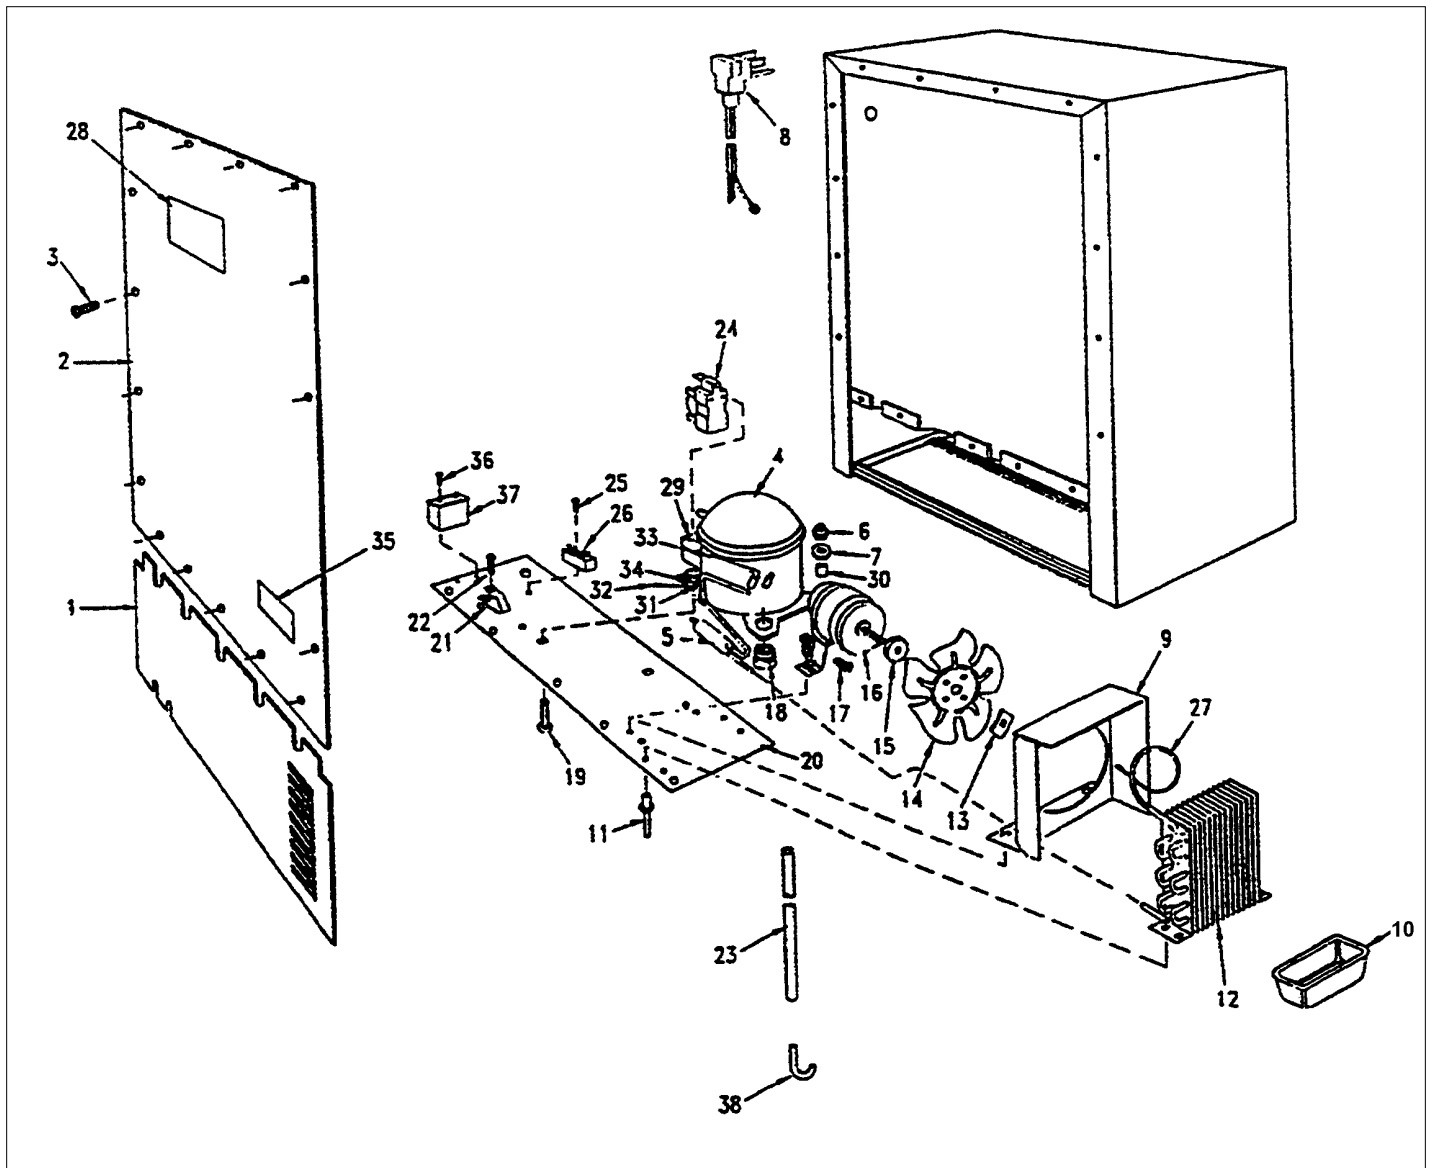

REAR PANEL ASSY

Item	Part No.	Name	Qty	Uom	NOTES
1	PW210009	BACK SHROUD (VUWC140) 42242081	1	EA	NO LONGER AVAILABLE
2	PW210010	CABINET BACK (VUWC140) * 42241648	1	EA	NO LONGER AVAILABLE
3	PW200016	SCREW, CABINET BACK	1	EA	Not available online / Call for pricing and availability
4	PW200040	COMPRESSOR ASSEMBLY 42242580	1	EA	
5	PW240003	DRIER ASSY VUWC140	1	EA	
6	PW200017	LOCK NUT .25-.20 UNC	1	EA	NO LONGER AVAILABLE, Not available online / Call for pricing and availability
7	PW200018	FLAT WASHER	1	EA	
8	PW240002	POWER CORD (VUWC140) 42242488	1	EA	
9	PW210013	FAN SHROUD (VUWC140) 42241349	1	EA	NO LONGER AVAILABLE
10	PW210014	DRIP PAN ASSY. (VUWC140)*42242055	1	EA	
11	PW200019	POP RIVET	1	EA	Not available online / Call for pricing and availability
12	PW240004	CONDENSER, R-134A	1	EA	
13	PW200020	NUT, TINNERMAN	1	EA	Not available online / Call for pricing and availability
14	PW200037	FAN BLADE	1	EA	
15	PW200036	SILENCER, FAN MOTOR SPACER	1	EA	Not available online / Call for pricing and availability
16	PW240005	FAN/MTR ASSY COMPLETE VUWC	1	EA	
17	PW200021	SCREW	1	EA	
18	PW200040	COMPRESSOR ASSEMBLY 42242580	1	EA	
19	PW200023	CARRIAGE BOLT	1	EA	NO LONGER AVAILABLE
20	PW210011	BASEPLATE (VUWC140)	1	EA