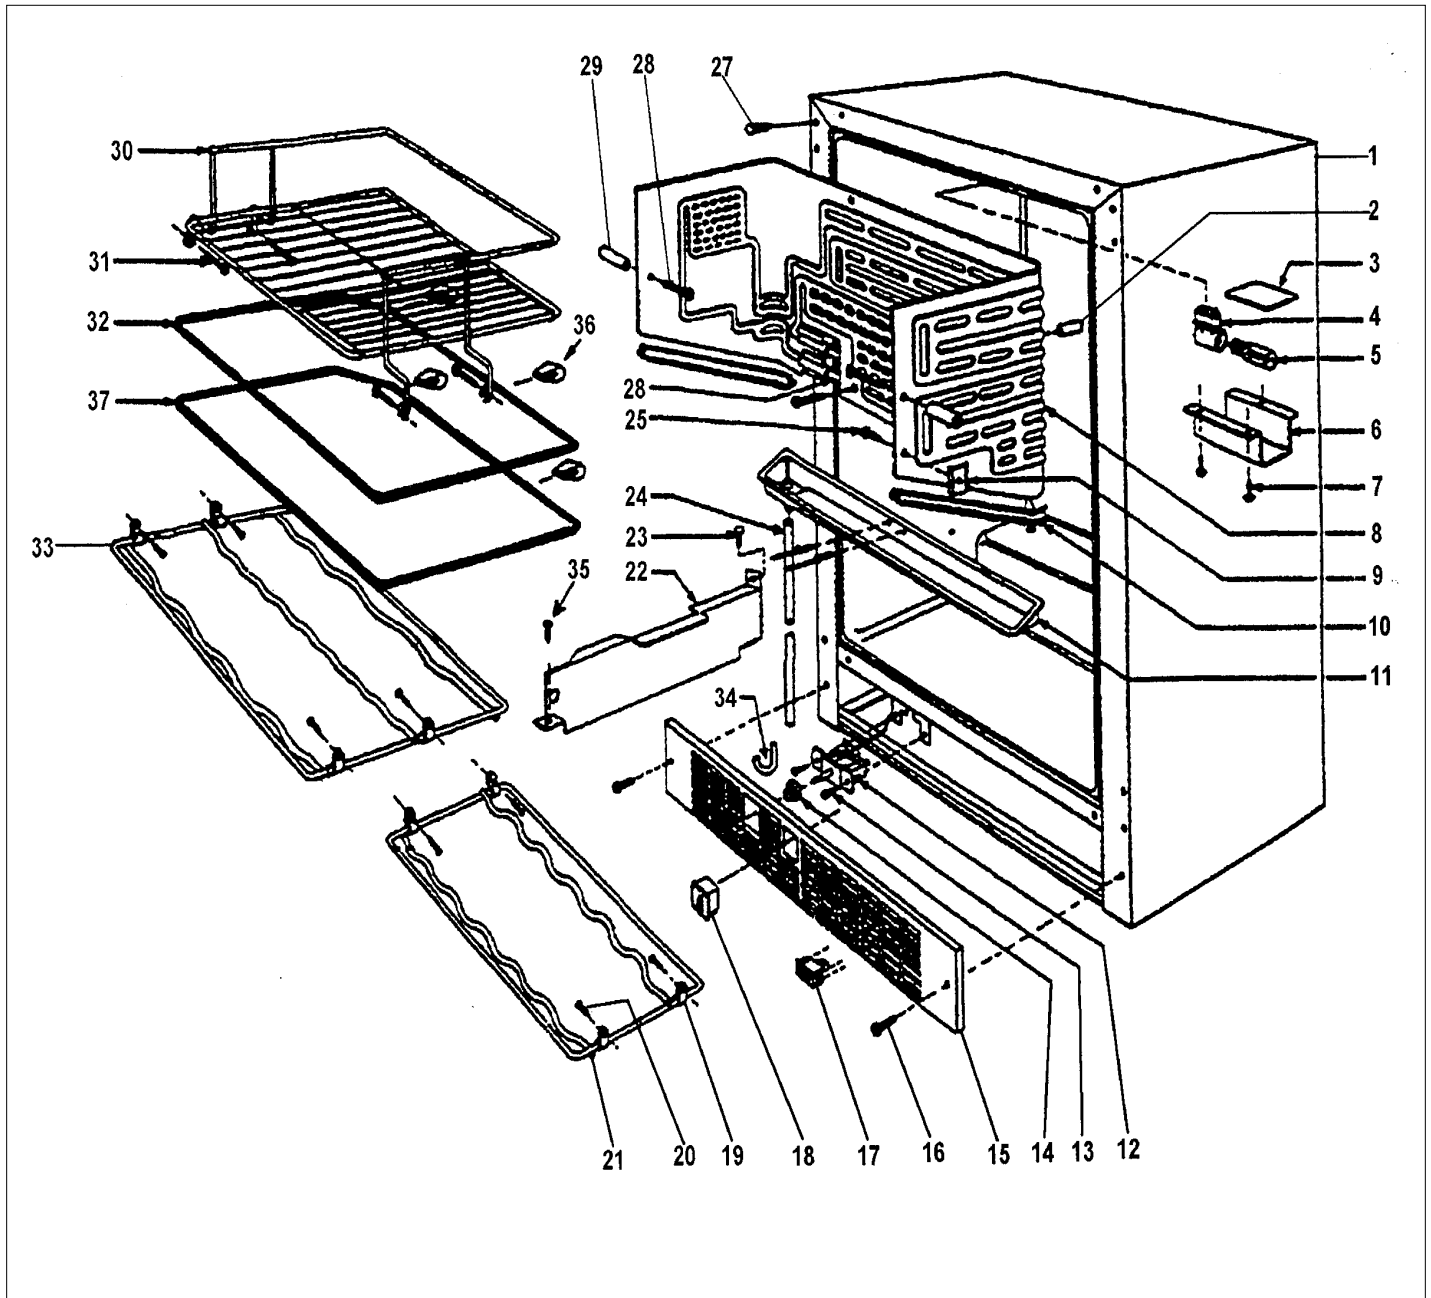

RACK ASSY

Item	Part No.	Name	Qty	Uom	NOTES
1	PW210019	CABINET	1	EA	Not available online / Call for pricing and availability
2	PW200009	EVAPORATOR SPACER	1	EA	Not available online / Call for pricing and availability
3	PW220001	LIGHT SHIELD (VUWC140)*42242070	1	EA	
4	PW240013	LAMP SOCKET (VUWC140) * 2240003A	1	EA	
5	PW240014	LIGHT BULB 15 WATT VUWC 2240004A	1	EA	
6	PW220002	LENS COVER,INTER. LGT(VUWC)42242035	1	EA	
7	PW200010	SCREW, LENS COVER (QTY OF 2)	1	EA	
8	PW200001	EVAPORATOR ASSEMBLY 42241493	1	EA	
9	PW200001	EVAPORATOR ASSEMBLY 42241493	1	EA	
10	PW230003	EVAPORATOR TRIM (VUWC140) 42241384	1	EA	
11	PW210012	DRIP TRAY & 2 POP RVT(VUWC)42242603	1	EA	
12	PW240028	THERMOSTAT VUAR140 42244092	1	EA	
NI	016837-000	THERMOSTAT MOUNTING BRACKET	1	EA	
13	PW240015	SUB TO PW240028	1	EA	
14	PW230004	THERMOSTAT KNOB (VUWC140)*42241950	1	EA	
15	PW210003	GRILLE, (VUWC140) * 42242485	1	EA	
16	PW200003	SCREW 42242847 (PKG 20)	1	EA	
17	PW240017	LIGHT SWITCH PLUNGER VUWC 42241373	1	EA	
18	PW230012	LIGHT SWITCH, PLUNGER *BK* 42242915	1	EA	
19	PW200011	P CLAMP & SCREWS (PKG 20) 42242071	1	EA	
20	PW200004	SCREW LENS COVER 42243354	1	EA