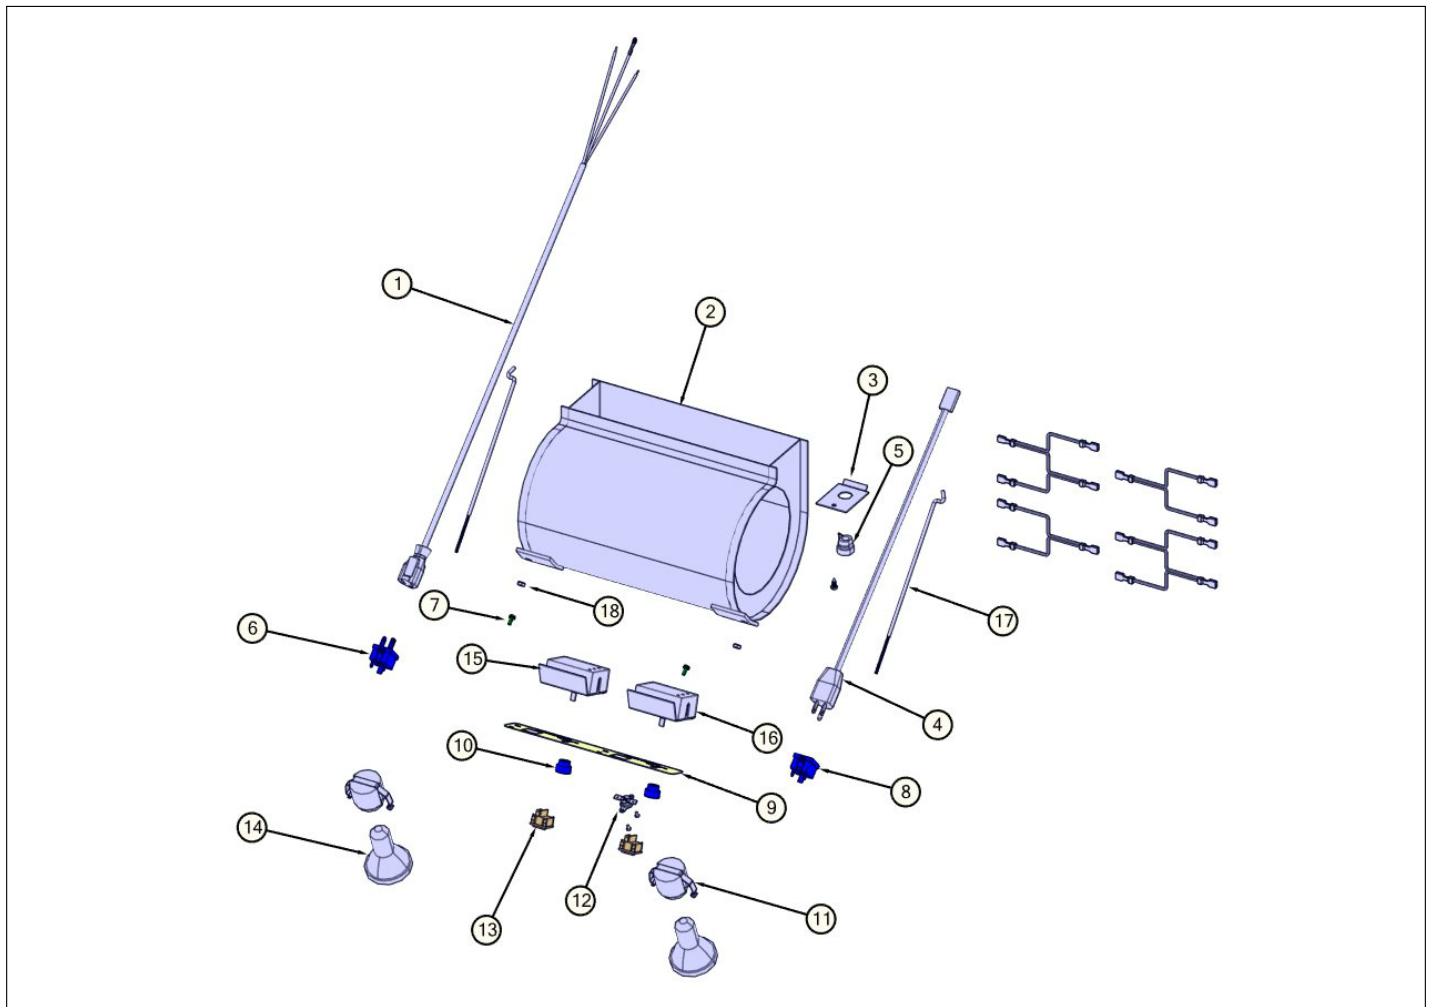

Electrical View

Item	Part No.	Name	Qty	Uom	NOTES
1	039680-000	CORD, PWR, SUPPLY, VNT HD	1	EA	
2	PE050042	BLOWER INT 460 CFM 97007542	1	EA	
NI	072617-000	HARN, JUMPER	1	EA	
3	A2003826	ROUGH IN BOX COVER (VWH30/3610)	1	EA	
4	PE070542	3-PRONG MALE CORD W/AMP CON	1	EA	
5	PE070204	HEYCO STRAIN RELIEF - 7-P2	1	EA	
6	PE070197	MALE SOCKET (3 PRONG)	1	EA	
7	PD020010	10 X 3/8 GREEN GROUNDING SCREW	2	EA	
8	PE070541	3-PRONG FEMALE SOCKET	1	EA	
9	PE040131	CTRL PNL GRPH REPL (30/3610 36/4208)	1	EA	
10	PA010071	LIGHT/MOTOR CONTROLLER KNOB	2	EA	
11	013549-000	LIGHT SOCKET (125C LEADS)	2	EA	
12	PJ030014	HEAT SENSOR (N.O.) 160 DEG.	1	EA	
13	PE050048	FAN/LIGHT SWITCH (HOODS) EP0M11J	2	EA	
14	081091-000	BULB, HALOGEN, 38W, 120V	2	EA	
15	062057-601	CNTRL, PRO LIGHT, 120VAC	1	EA	
15	NOTE	(IF OUT CAN USE PE050141)		EA	
16	062057-602	CNTRL, PRO FAN, 120VAC	1	EA	
16	NOTE	(IF OUT CAN USE PE050156)		EA	
17	PD010035	BLOWER MTG ROD #10-24 99420464	2	EA	
18	PD030131	' #10-24 HEX NUT W/NYLON LOCK RING	2	EA