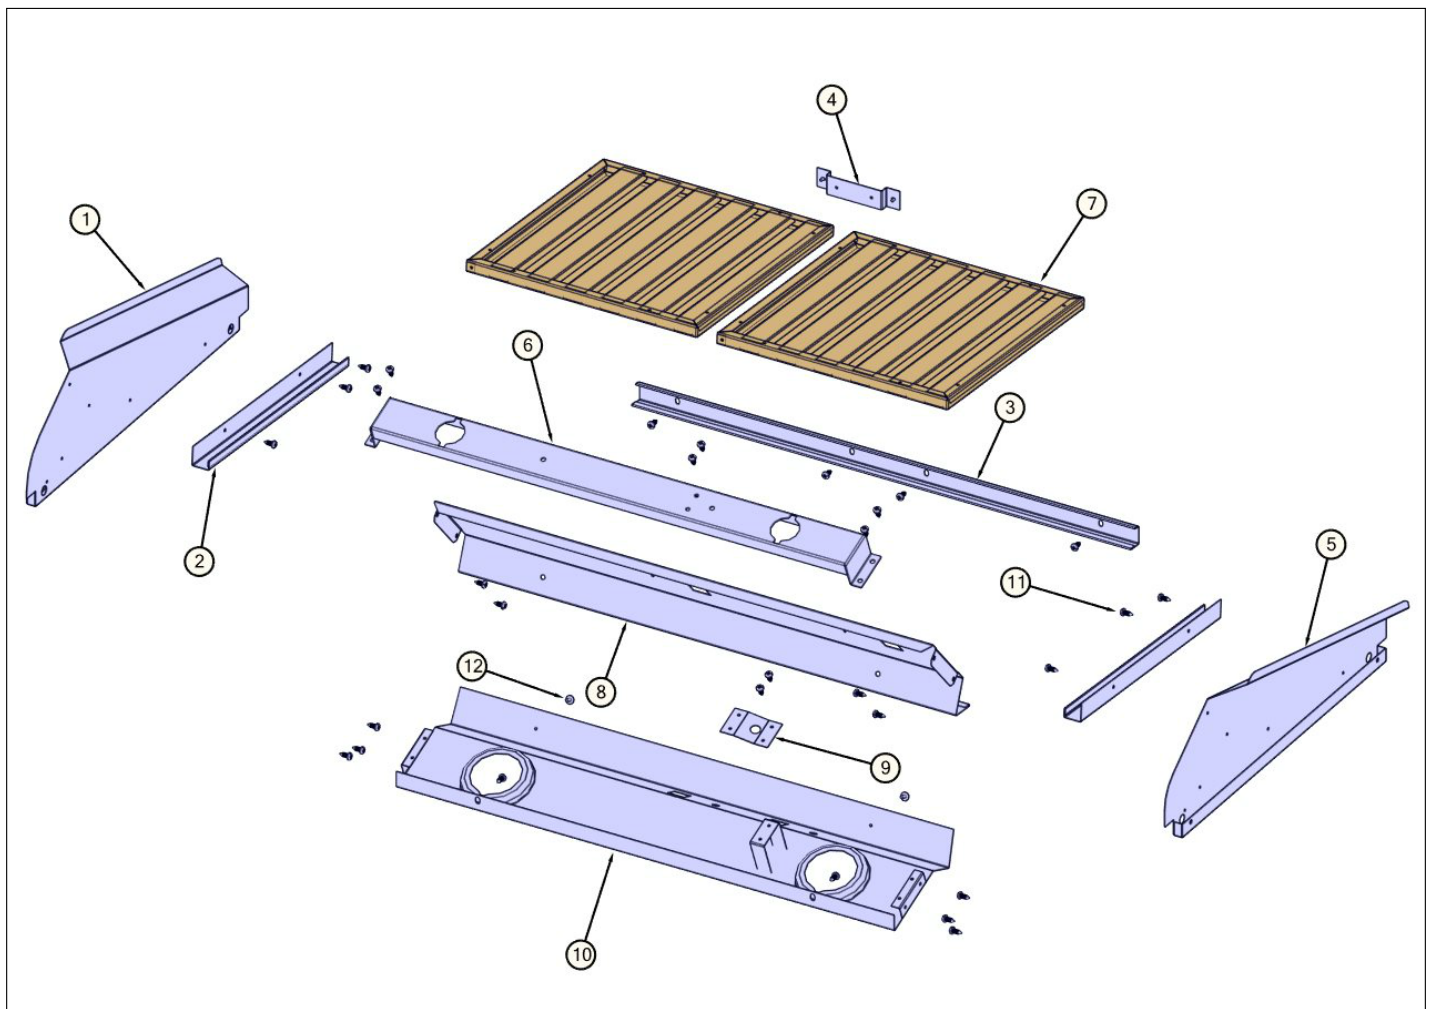

Hood Internal Asm View

Item	Part No.	Name	Qty	Uom	NOTES
1	058814-000	PANEL, INSIDE, LH	1	EA	
2	044582-000	SPACER, FLTR	2	EA	
3	058819-000	SPRT, FILTER, REAR, 30"	1	EA	
4	B2006285	HAT BRACKET (VWH3010/3610)	1	EA	
5	058815-000	PANEL, INSIDE, RH	1	EA	
6	058817-000	SPRT, LIGHT, 30"	1	EA	
7	G31010264	FILTER ASSEMBLY (VWH30/3610) 12.875 x 12.5	2	EA	
8	058818-000	PANEL, CONTROL, TOP, VWH3010	1	EA	
9	B2003837	HEAT SENSOR BRKT	1	EA	
10	058816-000	PANEL, CTRL, HOOD, 30"	1	EA	
11	PD020087	10 X 1/2 PAN PH. TEK ZINC	28	EA	
12	PD020032	SRW-8(A)X3/8"PH.WFR HD 7/16DIA*NICL	2	EA