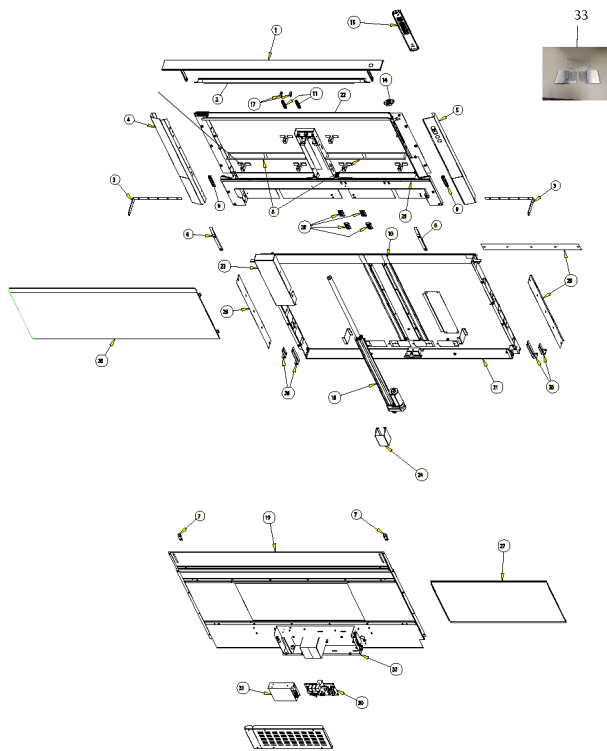

VDD5360 Downdraft

Item	Part No.	Name	Qty
1	053460-000	Top Cover	1
NI	041991-000	NAMEPLATE, VIKING, 2.750	1
2	053464-000	LED Light Bar	1
3	053467-000	Angle Brackets	2
4	053468-000	LH End Cap	1
Not Shown	NOTE	(BEFORE SERIAL V072420000001)	
4	076096-000	SRV LH END BACK VIKING DDFT	1
Not Shown	NOTE	(ON OR AFTER SERIAL V072420000001)	
5	053469-000	RH End Cap	1
Not Shown	NOTE	(BEFORE SERIAL V072420000001)	
5	076097-000	SRV RH END BACK VIKING DDFT	1
Not Shown	NOTE	(ON OR AFTER SERIAL V072420000001)	
6	053470-000	Chimney Plastic Slides	2
7	053471-000	Airbox Plastic Ramps	2
8	053473-000	Filters	2
9	053476-000	Spacers	2
10	053477-000	Slide Strips	2
11	053478-000	Springs	2
NI	053479-000	Wire Harness - Airbox (Connects to Limit Switches)	1
Not Shown	NOTE	(BEFORE SERIAL V072420000001)	
NI	078863-000	SRV WIRE HARNESS AIRBOX VIKING DDFT (CONNECTS TO LIMIT SWITCHES))	1
Not Shown	NOTE	(ON OR AFTER SERIAL V072420000001)	
NI	053480-000	Wire Harness -Up/Down Button	1
14	053481-000	Up/Down Button	1

Item	Part No.	Name	Qty
15	053482-000	User Interface	1
16	053483-000	Linear Actuator	1
17	053484-000	Limit Switch Assy. (NOT FIELD SERVICEABLE)	2
NI	053485-000	Heat Sentry Assy.	
19	053487-000	Airbox Front	1
Not Shown	NOTE	(BEFORE SERIAL V072420000001)	
19	076099-000	SRV AIRBOX FRONT VIKING 36" DDFT	1
Not Shown	NOTE	(ON OR AFTER SERIAL V072420000001)	
20	053491-000	Chimney Grille Assy.	1
Not Shown	NOTE	(BEFORE SERIAL V072420000001)	
20	076103-000	SRV CHIMNEY GRILLE ASSY VIKING 36" DDFT	1
Not Shown	NOTE	(ON OR AFTER SERIAL V072420000001)	
21	053495-000	Airbox Assy.	1
22	053499-000	Chimney Assy.	1
23	053502-000	Lift Guide Cover	1
Not Shown	NOTE	(BEFORE SERIAL V072420000001)	
23	076182-000	SRV LIFT GUIDE COVER VIKING DDFT	1
Not Shown	NOTE	(ON OR AFTER SERIAL V072420000001)	
24	053503-000	Actuator Support Bracket	1
25	053505-000	Foam Seal	1
26	053508-000	Airbox Adjustment Legs	4