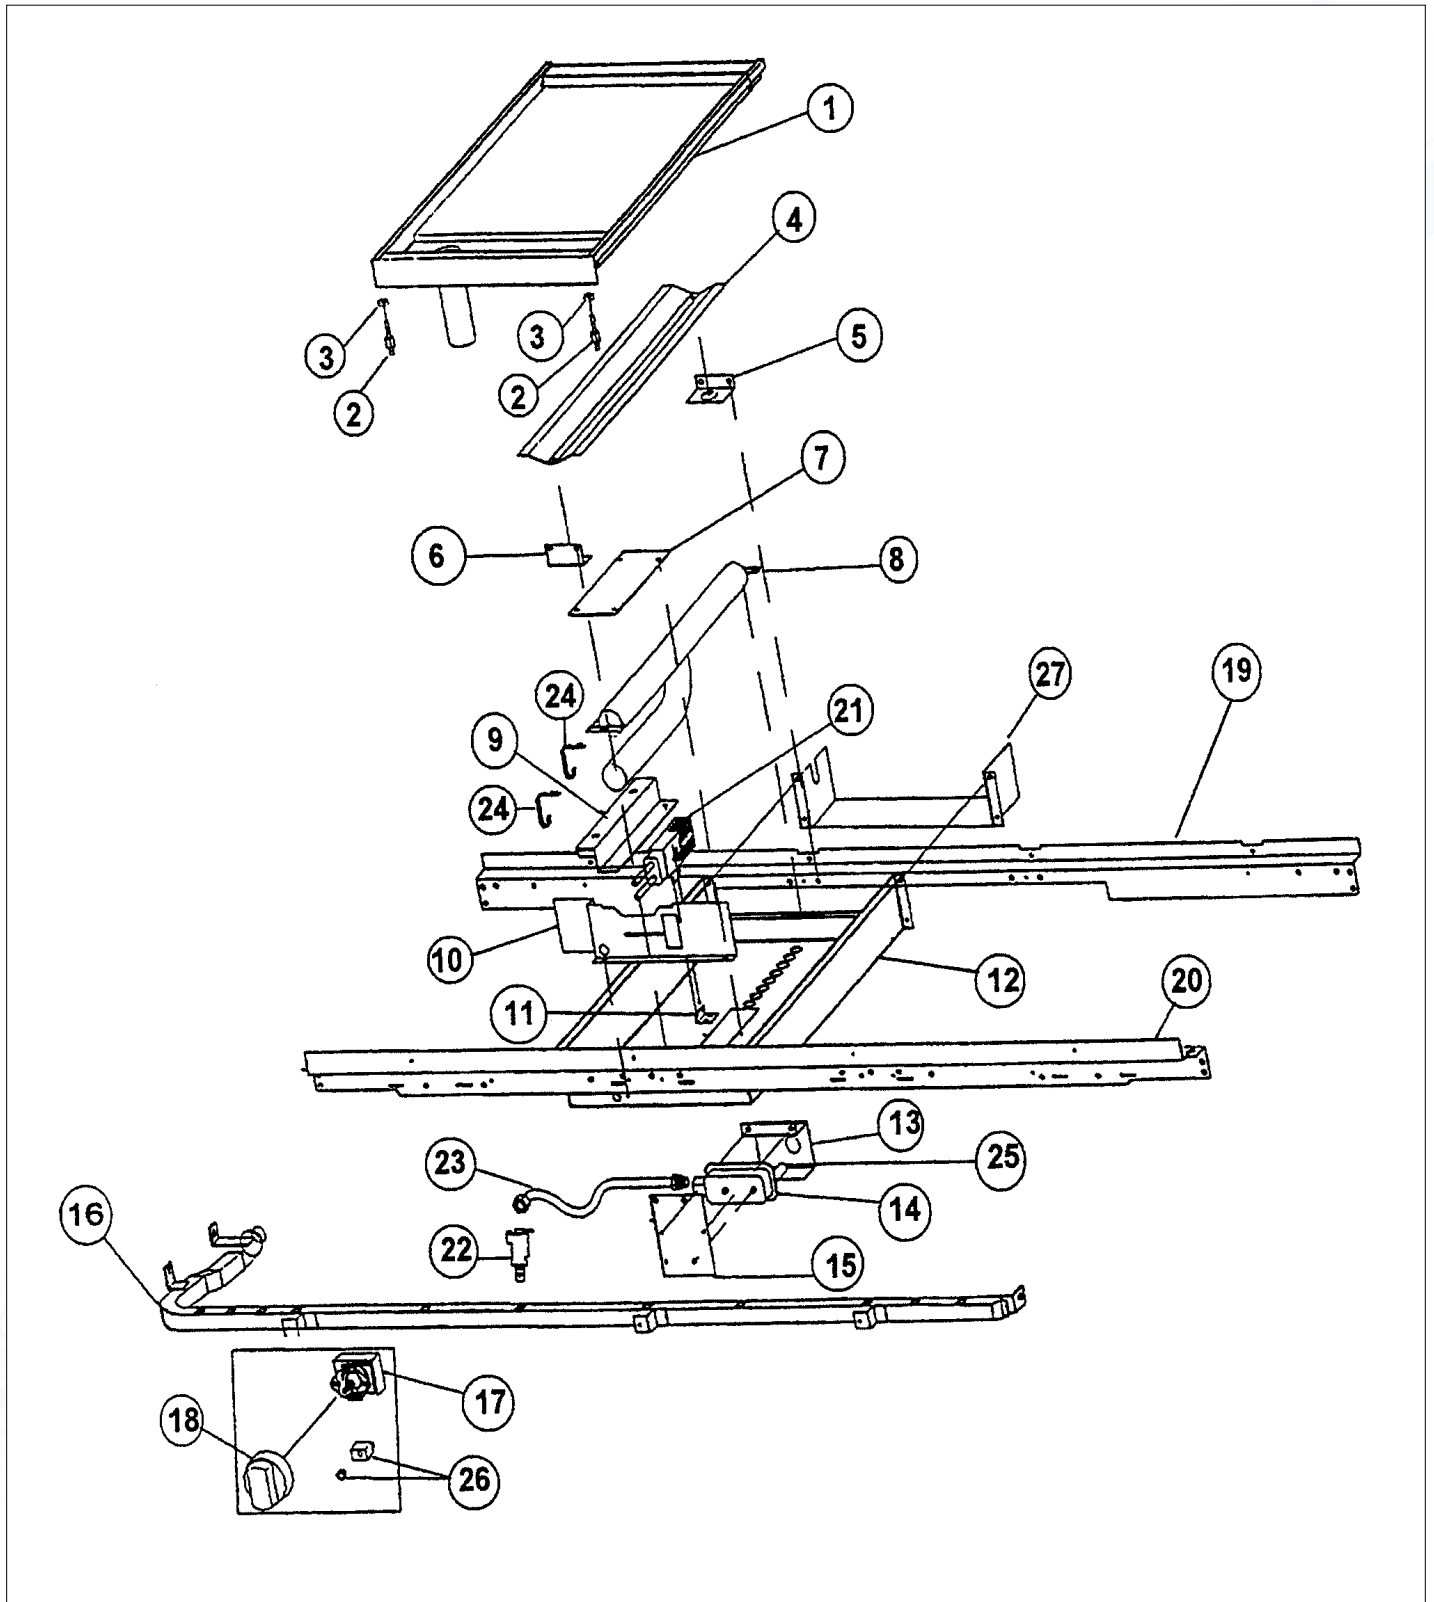

GRIDDLE ASSY

Item	Part No.	Name	Qty	Uom	NOTES
1	G3001278	GRIDDLE ASSY-12"		EA	
2	PD010017	BALL STUD (VGRT)		EA	
3	PD030012	6-32 HEX NUT		EA	
4	B2001884	GRIDDLE FLAME SHIELD		EA	
5	A2001880	REAR MTG. BRKT. GRIDDLE FLAME SHLD		EA	
6	A2001881	FRONT MTG. BRKT. GRIDDLE FLAME SHLD		EA	
7	A1001636	GRIDDLE VENTURI COVER		EA	NO LONGER AVAILABLE
8	PB050077	GRILL BURNER		EA	
9	A2001949	T/STAT BULB COVER REPL A2001883		EA	
10	A2002001	GRIDDLE HEAT BAFFLE - SLOT SUPT		EA	
11	A2001300	Griddle Igniter Bracket		EA	
12	A2001148	GRIDDLE BOX (VGRT)		EA	
13	A2001630	GRIDDLE VALVE COVER (VGRC)		EA	
14	PB010004	SINGLE SAFETY VALVE (NAT. GRIDDLE)		EA	
15	A1001198	THERMAL VALVE BRKT		EA	NO LONGER AVAILABLE, Not available online / Call for pricing and availability
16	002158-000	36" UNIVERSAL MANIFOLD		EA	
17	PB010035	THERMOSTAT BAKE / GRIDDLE		EA	
18	PB010103	GRIDDLE KNOB N/S *BK*		EA	
	PB010104	GRIDDLE KNOB N/S *WH*		EA	NO LONGER AVAILABLE
19	A2001909	REAR BURNER SUPT- 36"(VGRT/RC)		EA	NO LONGER AVAILABLE
20	A2001105	FRONT SUPT (36")		EA	Not available online / Call for pricing and availability
21	065650-000	IGNITOR, FLAT, HOT SURFACE		EA	
22	003862-000	SHUTOFF VALVE (PB030002 VALVE AND BOLT KIT)		EA