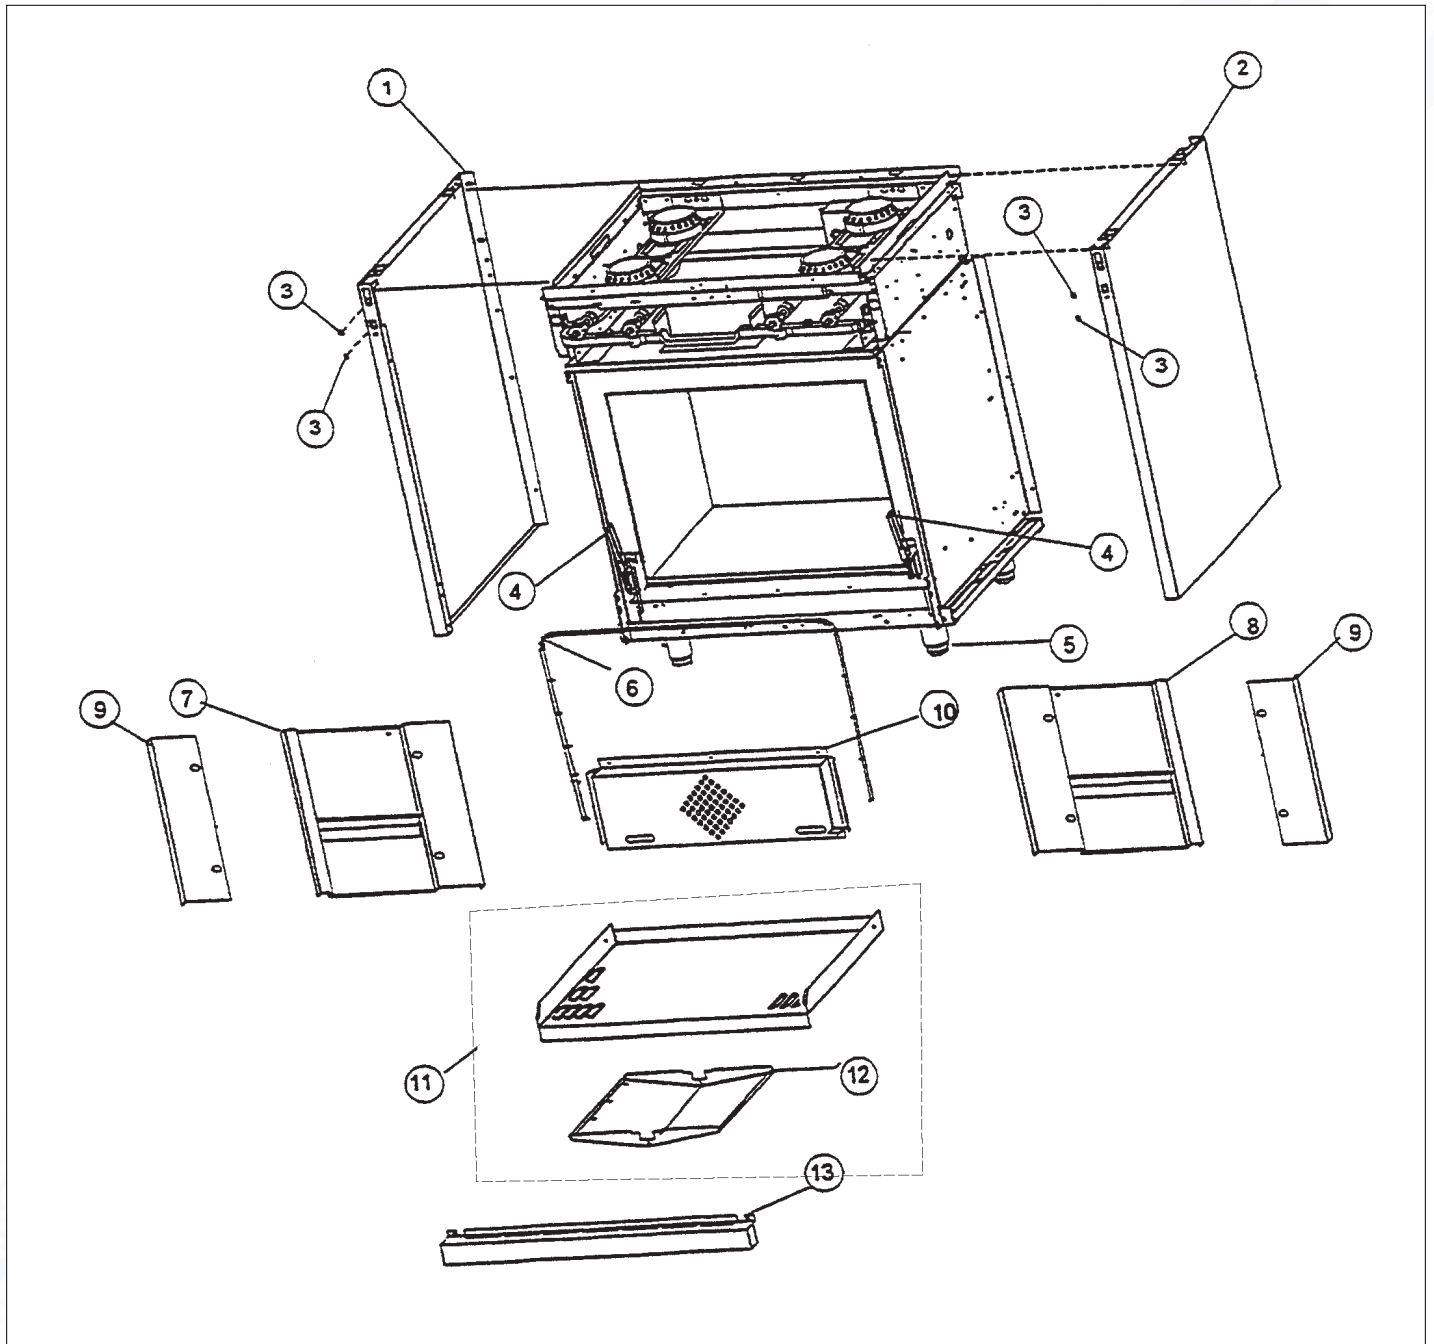

PANEL-OVEN ASSY

Item	Part No.	Name	Qty	Uom	NOTES
1	B2001918	SIDE PANEL-LH (VGRC)		EA	NO LONGER AVAILABLE
1	C9001918AL	O/S BODY PANEL LH *AL* (VGRC)		EA	Not available online / Call for pricing and availability
1	C9001918BK	O/S BODY PANEL LH *BK* (VGRC)		EA	Not available online / Call for pricing and availability
1	C9001918BT	O/S BODY PANEL LH *BT* (VGRC)		EA	NO LONGER AVAILABLE, Not available online / Call for pricing and availability
1	C9001918BU	O/S BODY PANEL LH *BU* (VGRC)		EA	Not available online / Call for pricing and availability
1	C9001918CB	O/S BODY PANEL LH *CB* (VGRC)		EA	NO LONGER AVAILABLE, Not available online / Call for pricing and availability
1	C9001918EP	O/S BODY PANEL LH *EP* (VGRC)		EA	NO LONGER AVAILABLE, Not available online / Call for pricing and availability
1	C9001918FG	O/S BODY PANEL LH *FG* (VGRC)		EA	NO LONGER AVAILABLE, Not available online / Call for pricing and availability
1	C9001918GG	O/S BODY PANEL LH *GG* (VGRC)		EA	NO LONGER AVAILABLE, Not available online / Call for pricing and availability
1	C9001918LE	O/S BODY PANEL LH *LE* (VGRC)		EA	NO LONGER AVAILABLE, Not available online / Call for pricing and availability
1	C9001918LN	O/S BODY PANEL LH *LN* (VGRC)		EA	NO LONGER AVAILABLE, Not available online / Call for pricing and availability