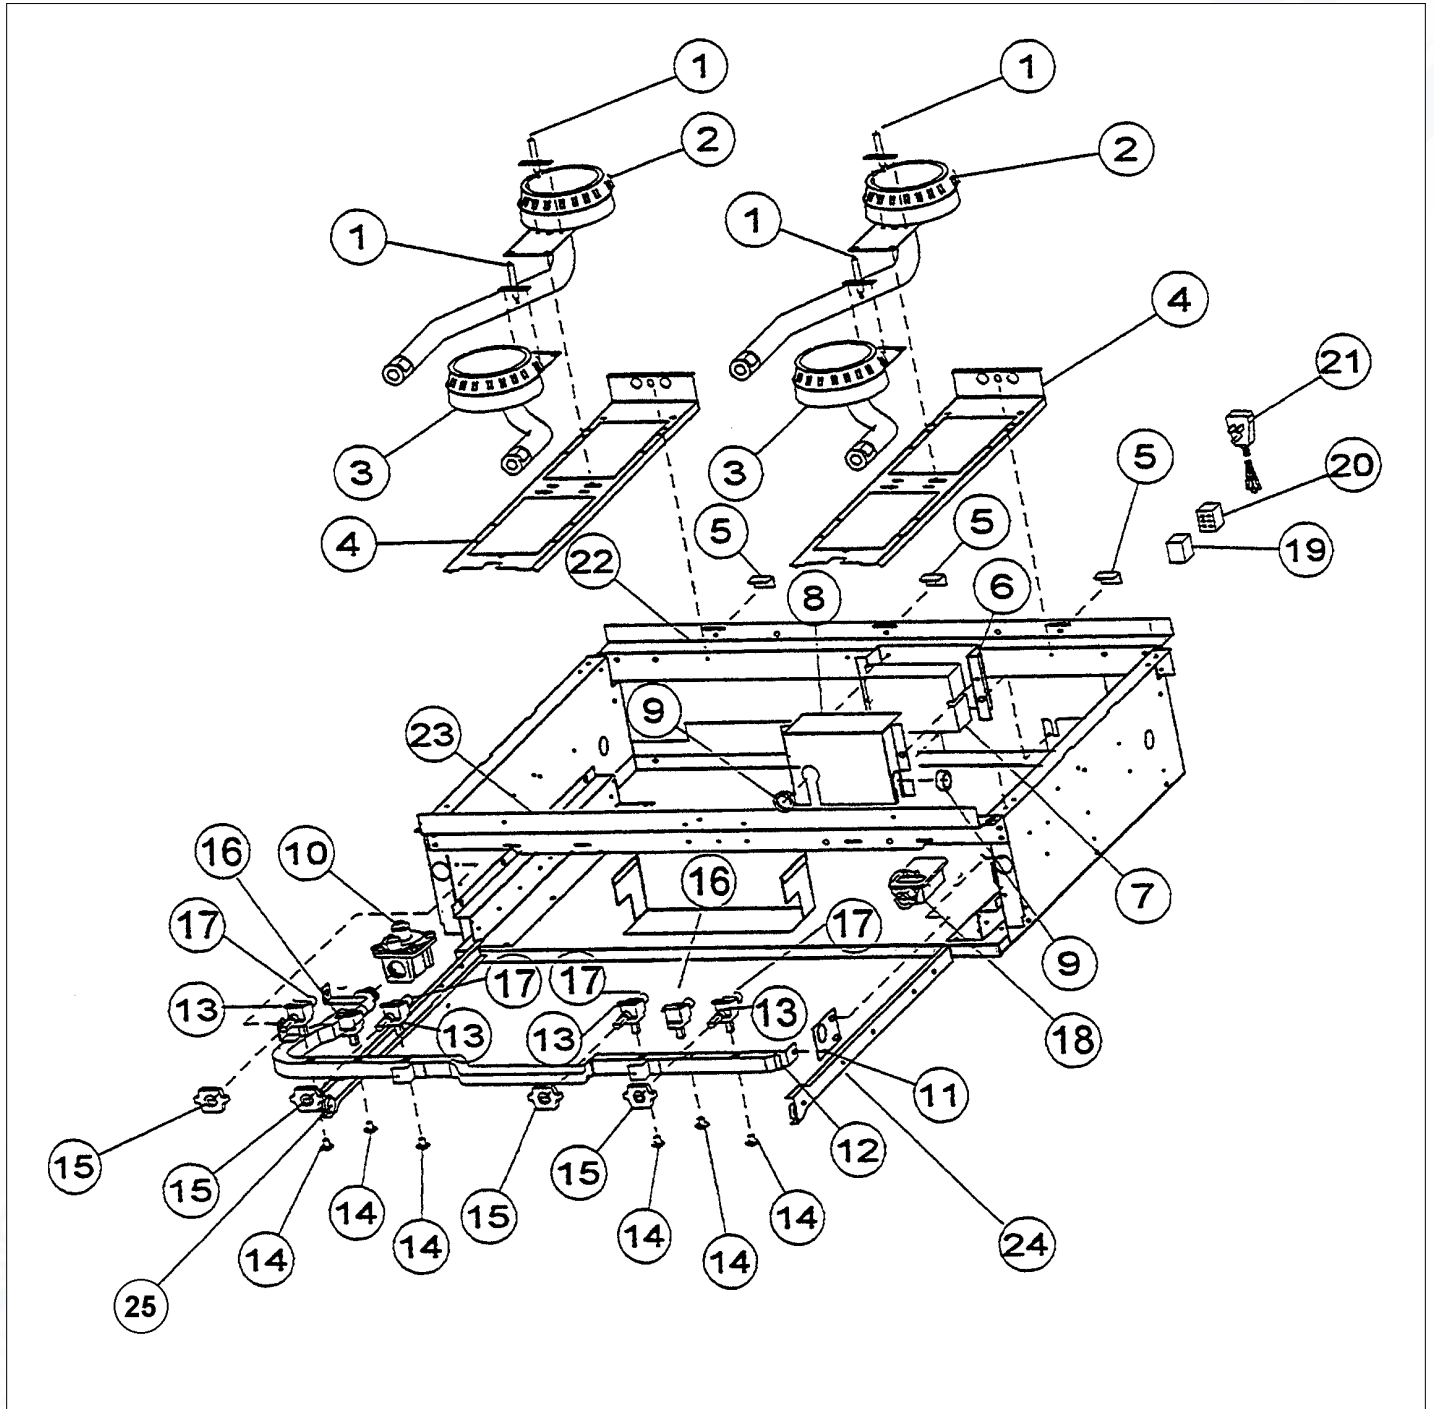

BURNER BOX SUBASSY

Item	Part No.	Name	Qty	Uom	NOTES
1	PA020028	SPARK IGNITER		EA	
2	PA080036	TOP BURNER REAR REPL PA080008		EA	
3	PA080037	TOP BURNER FRONT REPL PA080007		EA	
4	A2001112	BURNER SUPT (VGRT)		EA	
5	A2001147	GRATE SUPT ANGLE (VGRT)		EA	
6	A1001619	SPARK MODULE PLATE		EA	
7	PA020041	TYTRONICS 0+4 SPARK MODULE		EA	See 2018-02P
8	A2001620	SPARK MODULE COVER (VGRC)		EA	
9	PD040005	SNAP BUSHING - 7/8"		EA	
10	PA070003	PRESSURE REGULATOR (NAT.)		EA	
11	A1001138	MANIFOLD BRKT		EA	NO LONGER AVAILABLE, Not available online / Call for pricing and availability
12	002158-000	36" UNIVERSAL MANIFOLD		EA	
13	G50012681	TOP BURNER VALVE KIT (ALUMINUM VALVE REPLACEMENT)		EA	
	NOTE	(BEFORE 08/09/02)		EA	
	G50012678	TOP BURNER VALVE KIT (BRASS VALVE REPLACEMENT)		EA	
	NOTE	(Between 08/09/02 & 02/23/05)		EA	
	003515-000	PA010157 VALVE AND BOLT KIT		EA	
	NOTE	(After 02/23/05)			
14	PD010012	VALVE BOLT 1/4-20 UNC-2B 5/16" M.S.		EA	
15	PA020015	Spark Ignition Switch		EA	
	NOTE	(Before 2/23/05)			
	PA020045	IGNITOR SWITCH		EA	
	NOTE	(After 2/23/05)			
16	003862-000	SHUTOFF VALVE (PB030002 VALVE AND BOLT KIT)		EA