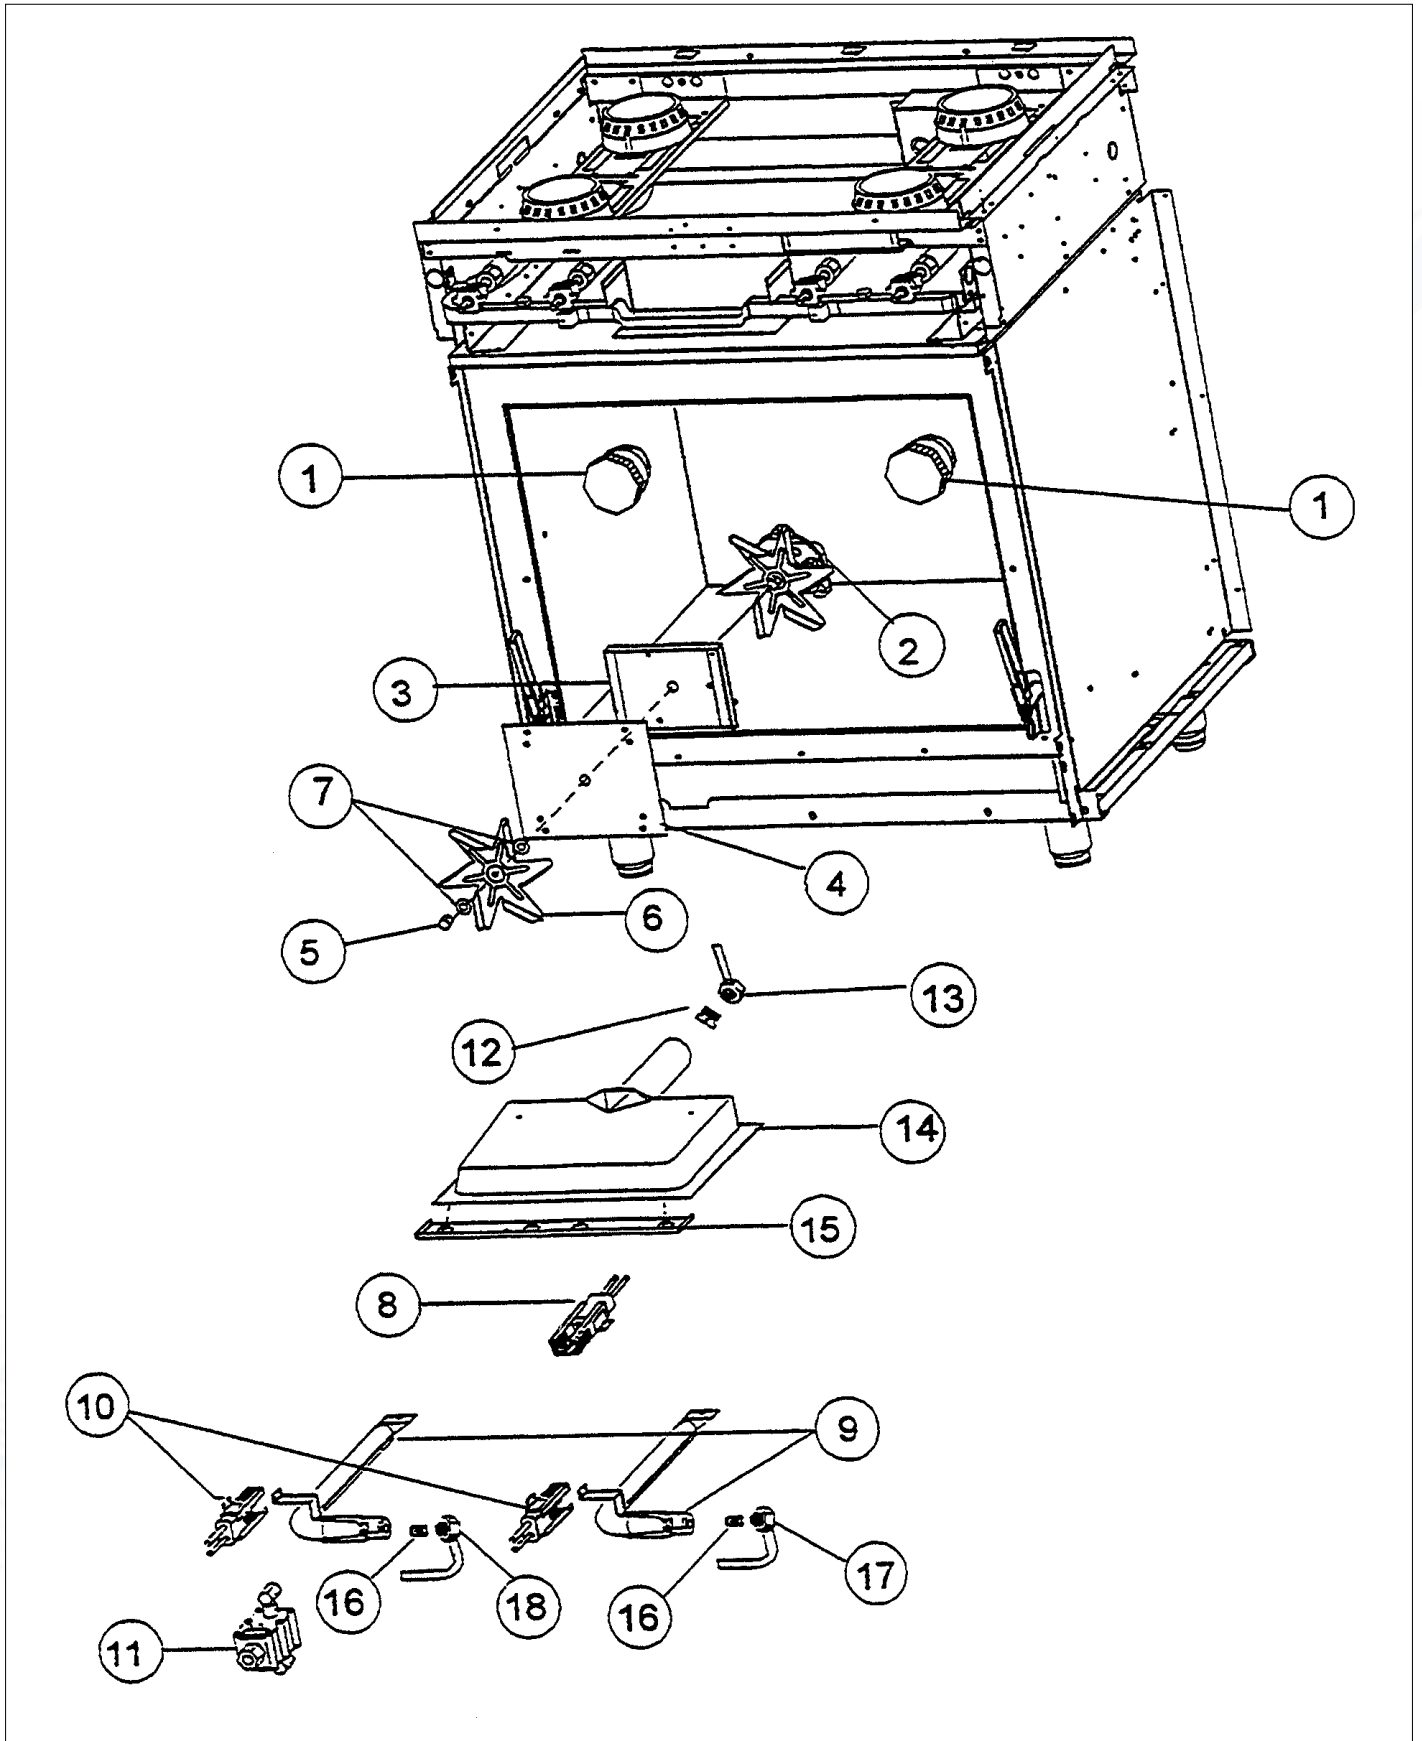

GAS-ELECTRICAL

Item	Part No.	Name	Qty	Uom	NOTES
1	031449-000	LAMP, ASM		EA	
2	PE050057	CONVECTION FAN (VGSC306)		EA	
3	A2002595	CONVECTION FAN BOX (VDSC)		EA	
4	A1002596	CONVECTION FAN COVER (VDSC)		EA	
5	PD030035	CONVECTION FAN NUT		EA	
6	PE050035	CONVECTION FAN BLADE		EA	
	NOTE	(MUST ORDER ITEM 2)			
7	PD040030	CONVECTION FAN WASHER		EA	
8	065650-000	IGNITOR, FLAT, HOT SURFACE		EA	
9	PB050012	OVEN BURNER REPL PB050009		EA	
	NOTE	(After 04/01/94)			
	G50013898	RH OVEN BAKE BURNER SERVICE KIT		EA	
	NOTE	(Before 04/01/94)			
10	065650-000	IGNITOR, FLAT, HOT SURFACE		EA	
11	PB010084	DUAL THERMAL BI-MTL GAS CTRL VALVE		EA	
12	PB040040	ORIFICE-IR BURNER (VGSC) (NAT #47)		EA	
	PB040027	IR BUR.SPUD ORF. - #56 LP		EA	
13	PB020040	SAFETY VALVE/(IR) BURNER TUBING (VGRC365)		EA	
NI	PD030018	PALNUT - 3/4-16		EA	
14	G3002211	IR BURNER ASSY (VGSO166)		EA	
	NOTE	(BEFORE 03/17/04)		EA	
14	G3001876	IR BURNER ASSY (VGSC/RC) N/S		EA	
	NOTE	(ON OR AFTER 03/17/04)		EA	
15	B2001448	IR BROIL SUPT (FRONT)		EA	
B200226 1	020409-000	BRACKET, SPRT, FR, I/R BROILER		EA	
16	PB040034	ORIFICE HOOD-#50 (NAT)		EA	
	PB040036	ORIFICE HOOD-#57 (LP)		EA	
17	PB020042	BAKE SFTY VLVE/LH BAKE TUBING-365		EA	NO LONGER AVAILABLE