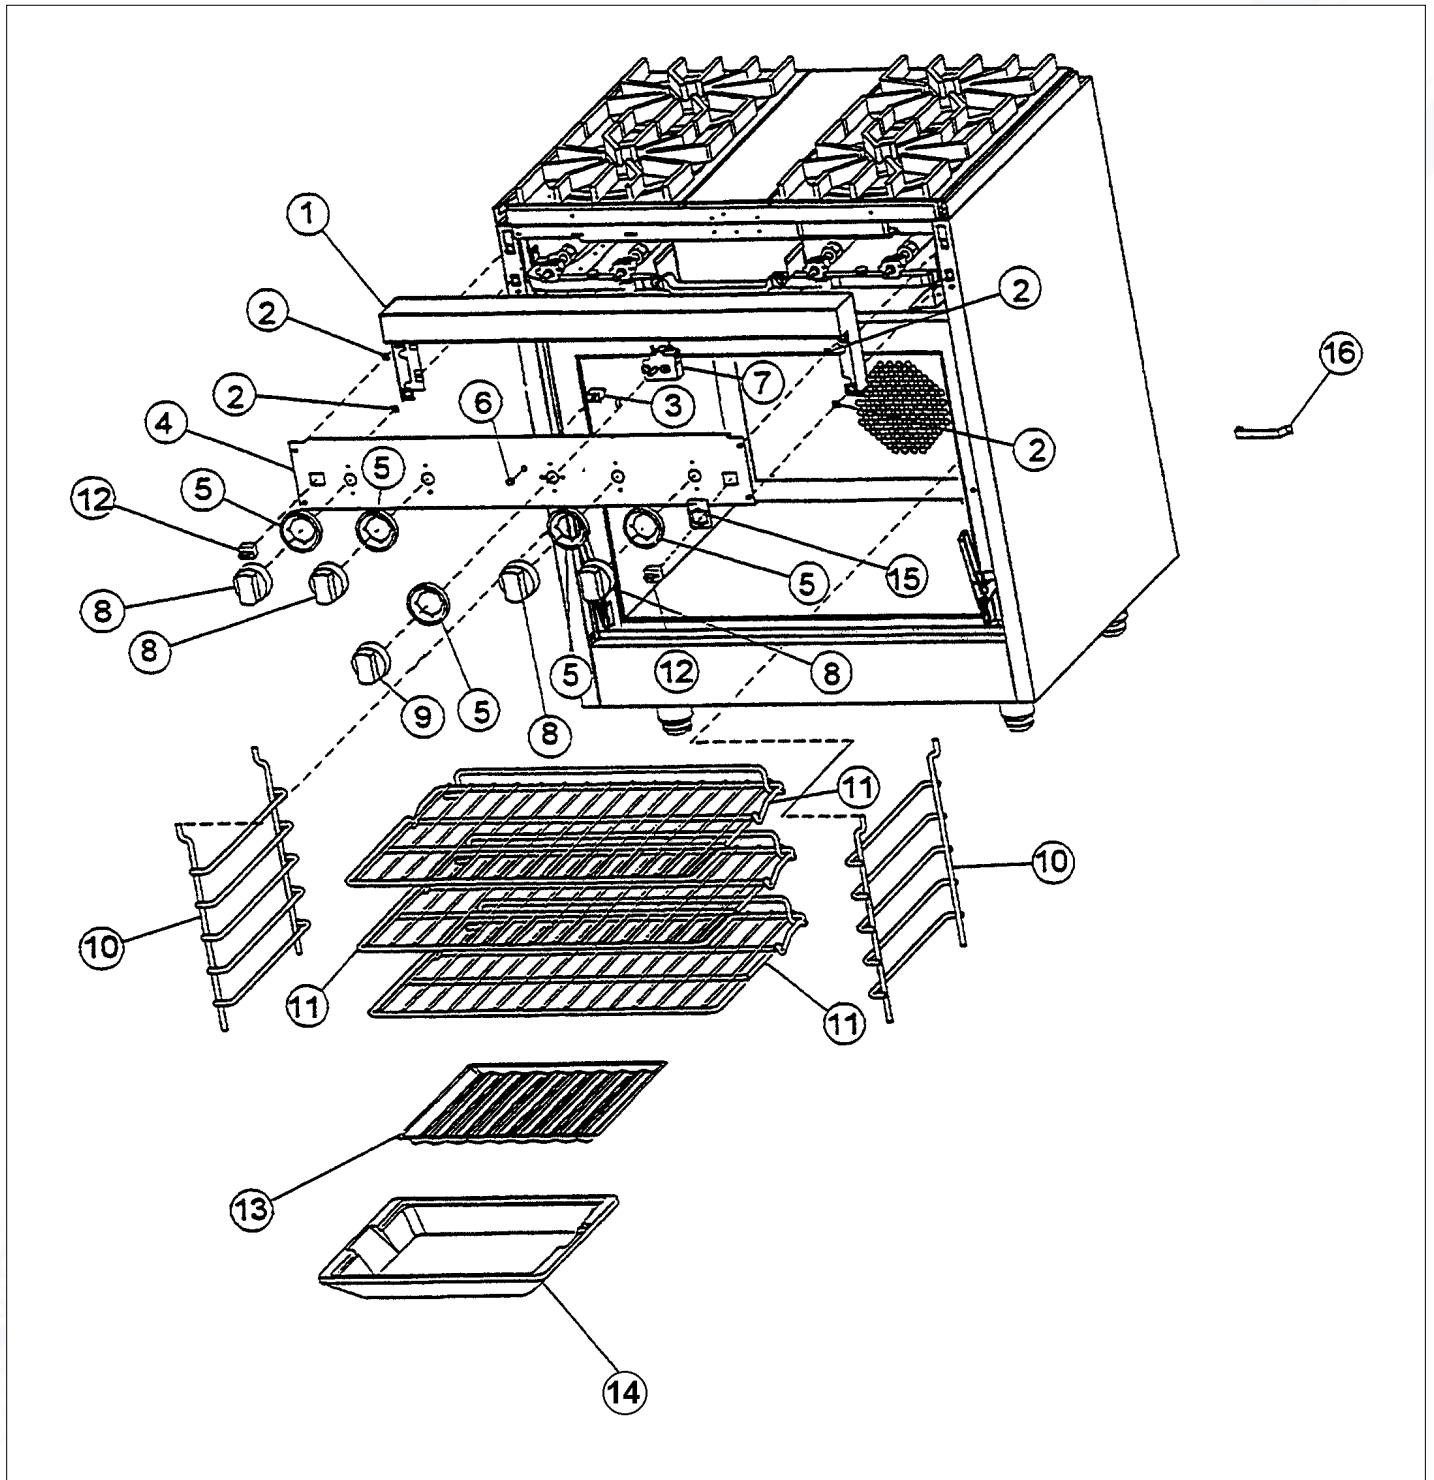

CONTROL-RACK ASSY