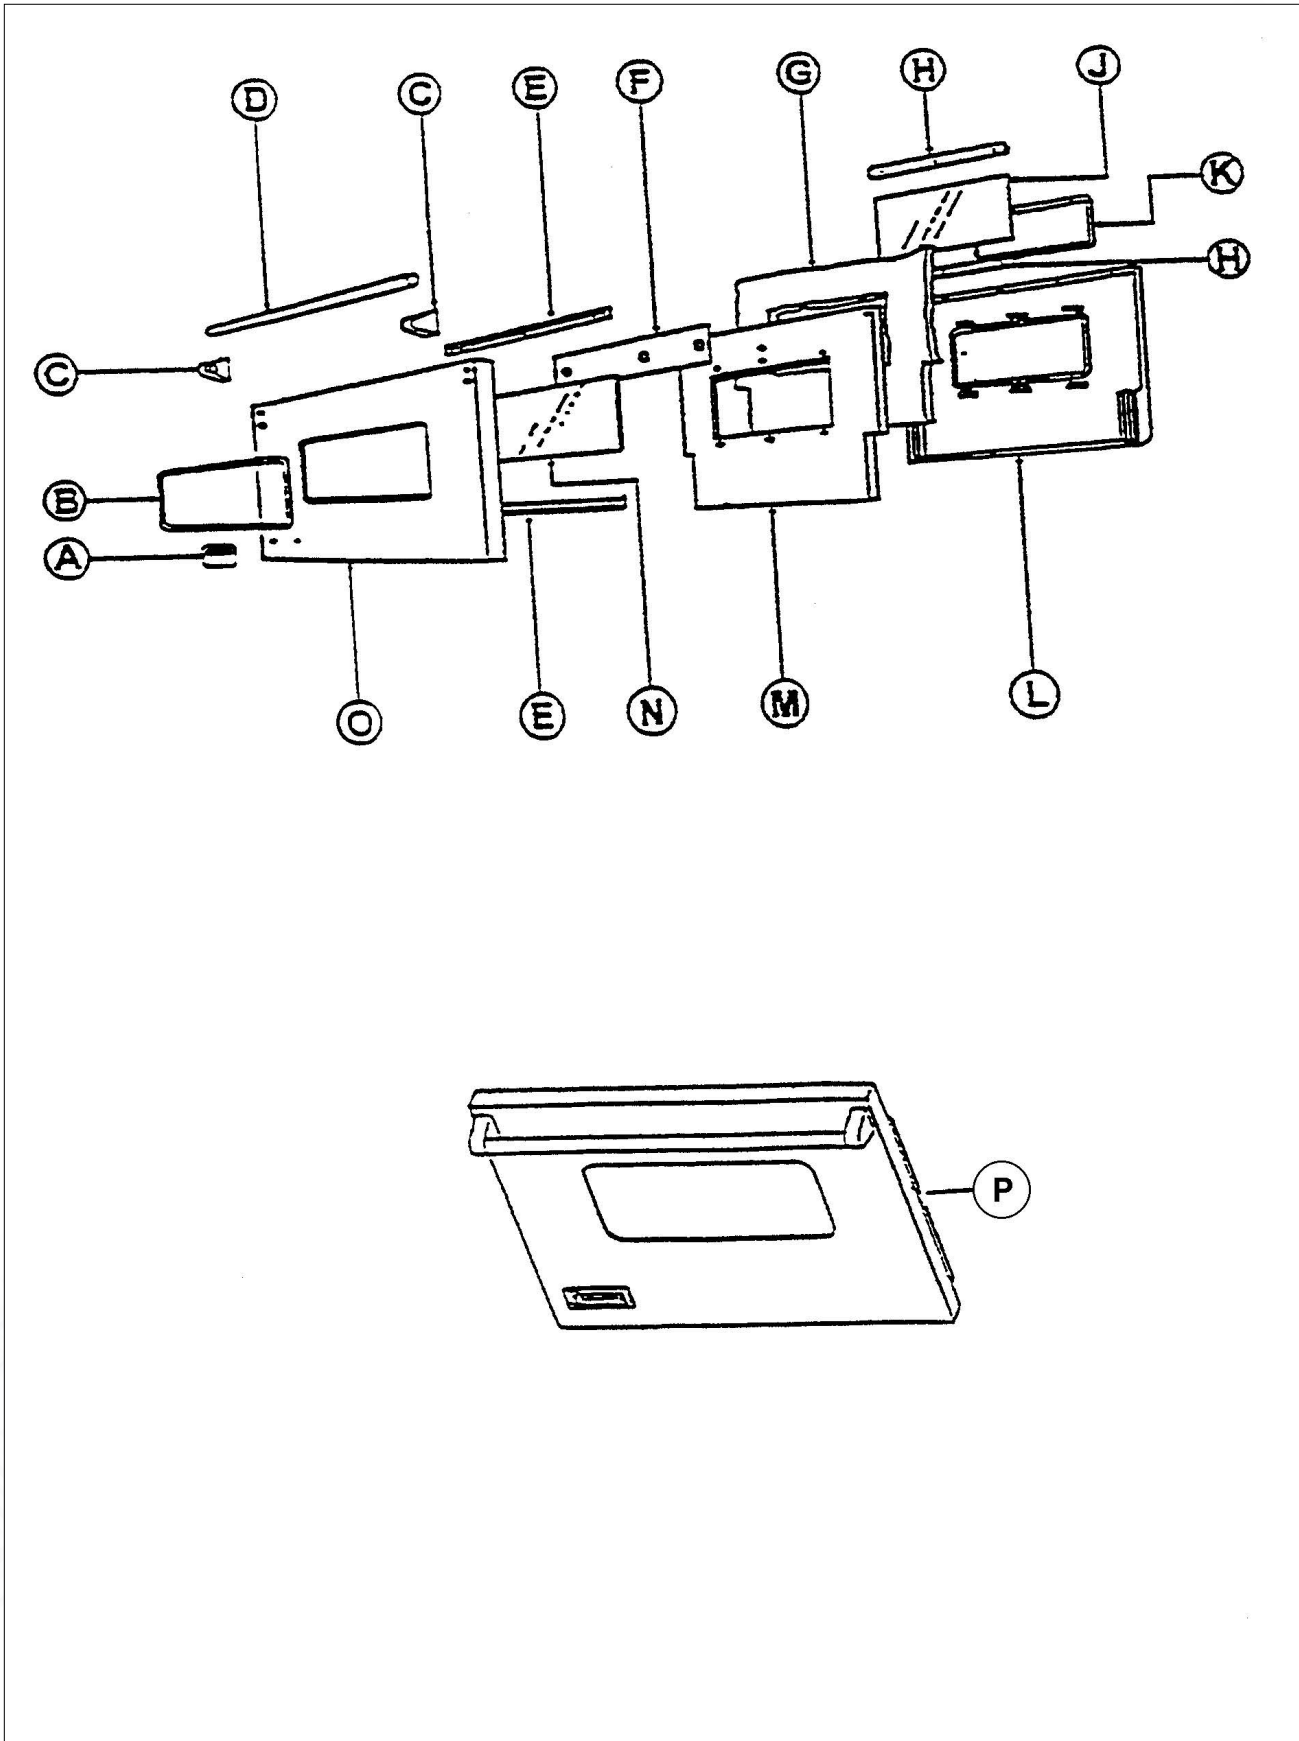

Item	Part No.	Name	Qty	Uom	NOTES
	G9101182WH	GRILL GRATE SUPT (VGRT) *WH*	1	EA	
4	B2001140	GRILL FLAME SHIELD (VGRT)	1	EA	
5	PB050077	GRILL BURNER	1	EA	
6	B2001856	GRILL HEAT DEFLECTOR-LH (VGRC60)	1	EA	
7	B2001857	GRILL HEAT DEFLECTOR-RH (VGRC60)	1	EA	
8	A2001633	GRILL FRONT SPARKER BRKT (VGRC)	1	EA	
9	PA020028	SPARK IGNITER	1	EA	
10	A2001855	GRILL BACK - (VGRC605)	1	EA	
11	A2001132	REAR GRILL BURNER BRKT (VGRT)	1	EA	
12	A1001636	GRIDDLE VENTURI COVER	1	EA	NO LONGER AVAILABLE
13	A2001631	GRILL BOX FRONT (VGRC)	1	EA	NO LONGER AVAILABLE
14	A2001852	GRILL BOX - (VGRC605)	1	EA	
15	A2001863	GRILL BTM SHIELD (VGRC605)	1	EA	
16	PB020025	TUBING-GRILL (REVISED) REP PB020021	1	EA	
17	PA010030	GRILL VALVE-(VGRT)	1	EA	SEE TC-0073A- P
18	002158-000	36" UNIVERSAL MANIFOLD	1	EA	
19	PD010012	VALVE BOLT 1/4-20 UNC-2B 5/16" M.S.	1	EA	
20	PA010039	TOP GRILL KNOB*BK* (VGRC) (N/STYLE)	1	EA	
	PA010040	TOP GRILL KNOB*WH* (VGRC) (N/STYLE)	1	EA	
21	PD030012	6-32 HEX NUT	1	EA	
22	PD010017	BALL STUD (VGRT)	1	EA	
23	PB040061	ORIFICE HOOD - #48	1	EA	
	PB040062	ORIFICE HOOD-#56	1	EA	
24	PA020015	Spark Ignition Switch	1	EA	

OVEN DOOR - AFTER 5-94