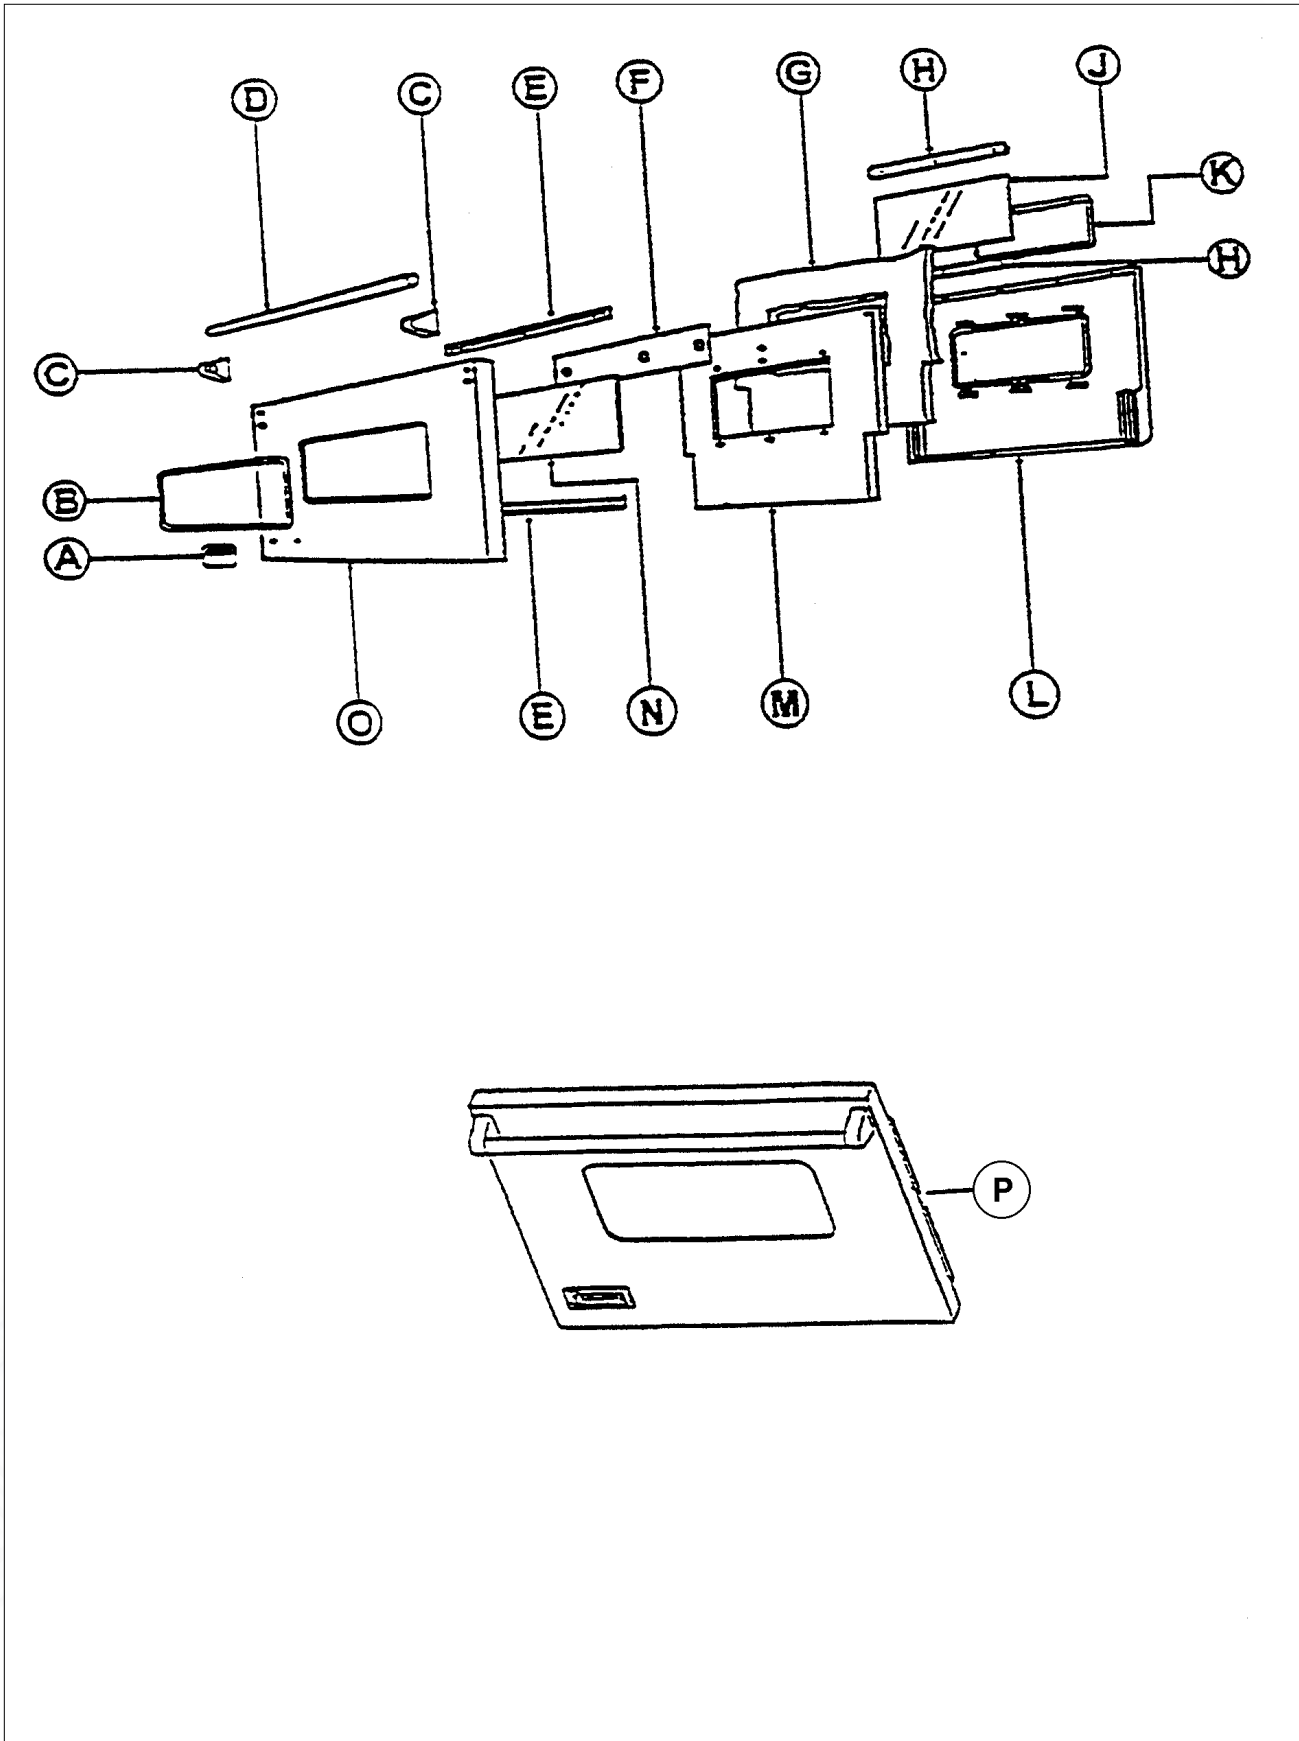

OVEN DOOR BEFORE 5-94