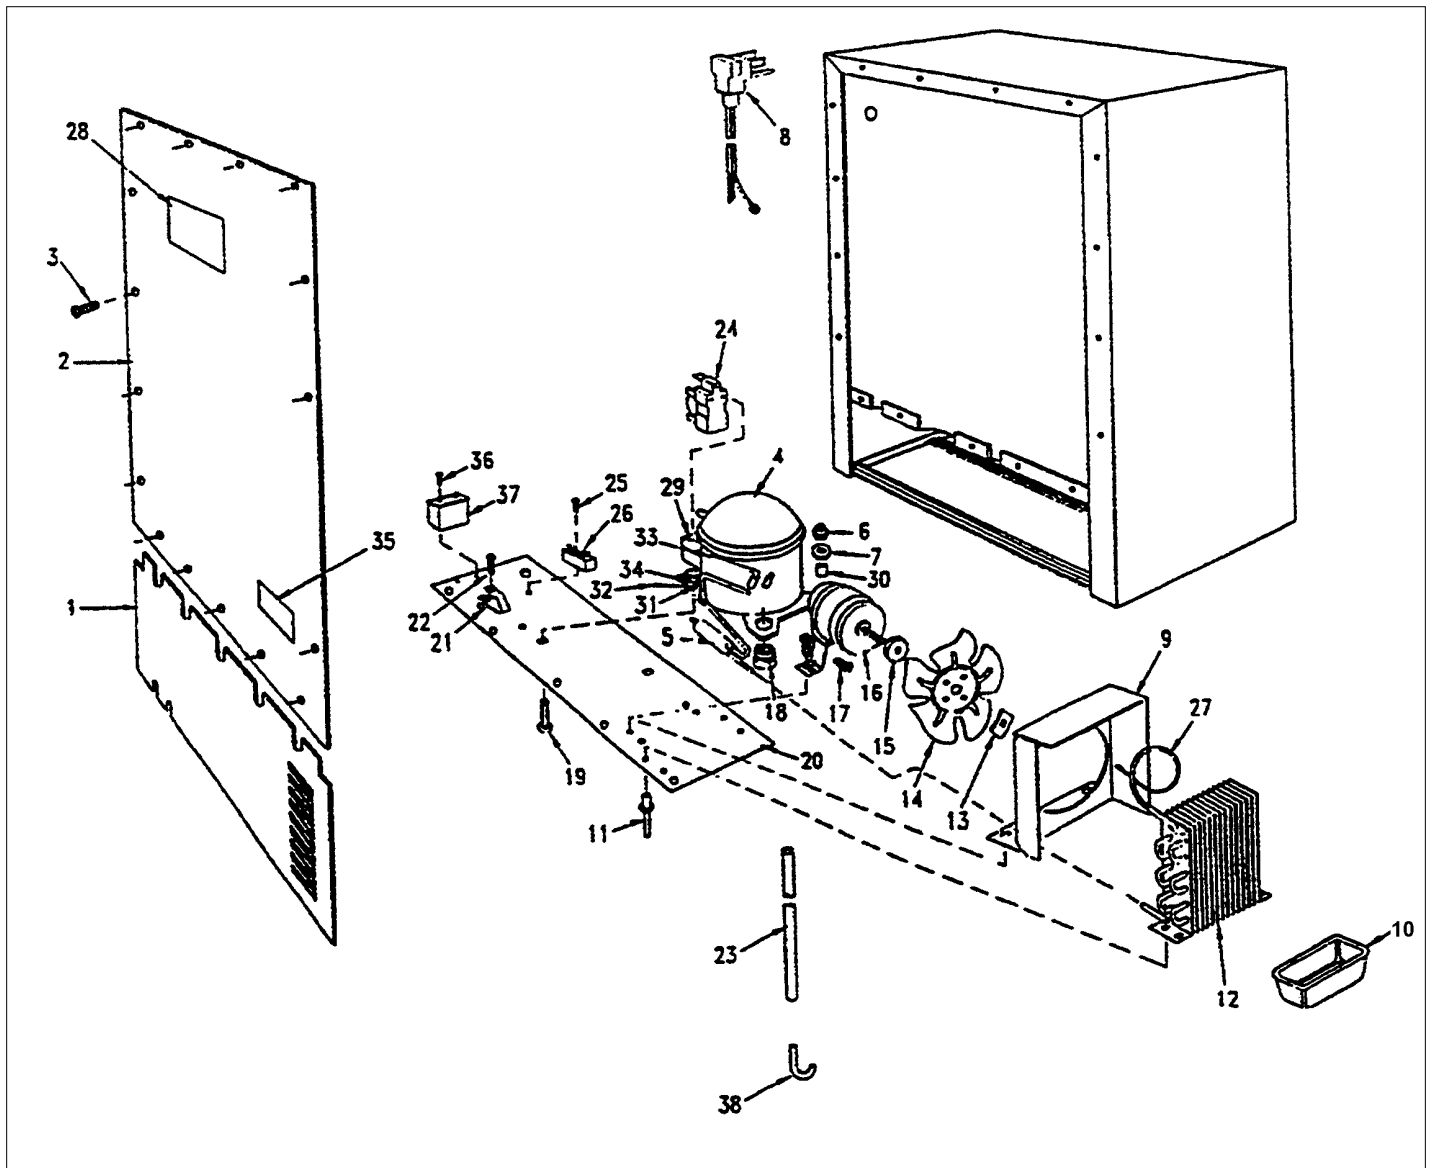

REAR PANEL ASSY

Item	Part No.	Name	Qty	Uom	NOTES
1	PW210009	BACK SHROUD (VUWC140) 42242081	1	EA	NO LONGER AVAILABLE
2	PW210010	CABINET BACK (VUWC140) * 42241648	1	EA	NO LONGER AVAILABLE
3	PW200016	SCREW, CABINET BACK	1	EA	Not available online / Call for pricing and availability
4	PW200040	COMPRESSOR ASSEMBLY 42242580	1	EA	
5	PW240003	DRIER ASSY VUWC140	1	EA	
6	PW200017	LOCK NUT .25-.20 UNC	1	EA	NO LONGER AVAILABLE, Not available online / Call for pricing and availability
7	PW200018	FLAT WASHER	1	EA	
8	PW240002	POWER CORD (VUWC140) 42242488	1	EA	
	PW240022	POWER CORD, OUTDOOR 42243529	1	EA	
9	PW210013	FAN SHROUD (VUWC140) 42241349	1	EA	NO LONGER AVAILABLE
10	PW210014	DRIP PAN ASSY. (VUWC140)*42242055	1	EA	
11	PW200019	POP RIVET	1	EA	Not available online / Call for pricing and availability
12	PW240004	CONDENSER, R-134A	1	EA	
13	PW200020	NUT, TINNERMAN	1	EA	Not available online / Call for pricing and availability
14	PW200037	FAN BLADE	1	EA	
15	PW200036	SILENCER, FAN MOTOR SPACER	1	EA	Not available online / Call for pricing and availability
16	PW240005	FAN/MTR ASSY COMPLETE VUWC	1	EA	
17	PW200021	SCREW	1	EA	
18	PW200040	COMPRESSOR ASSEMBLY 42242580	1	EA