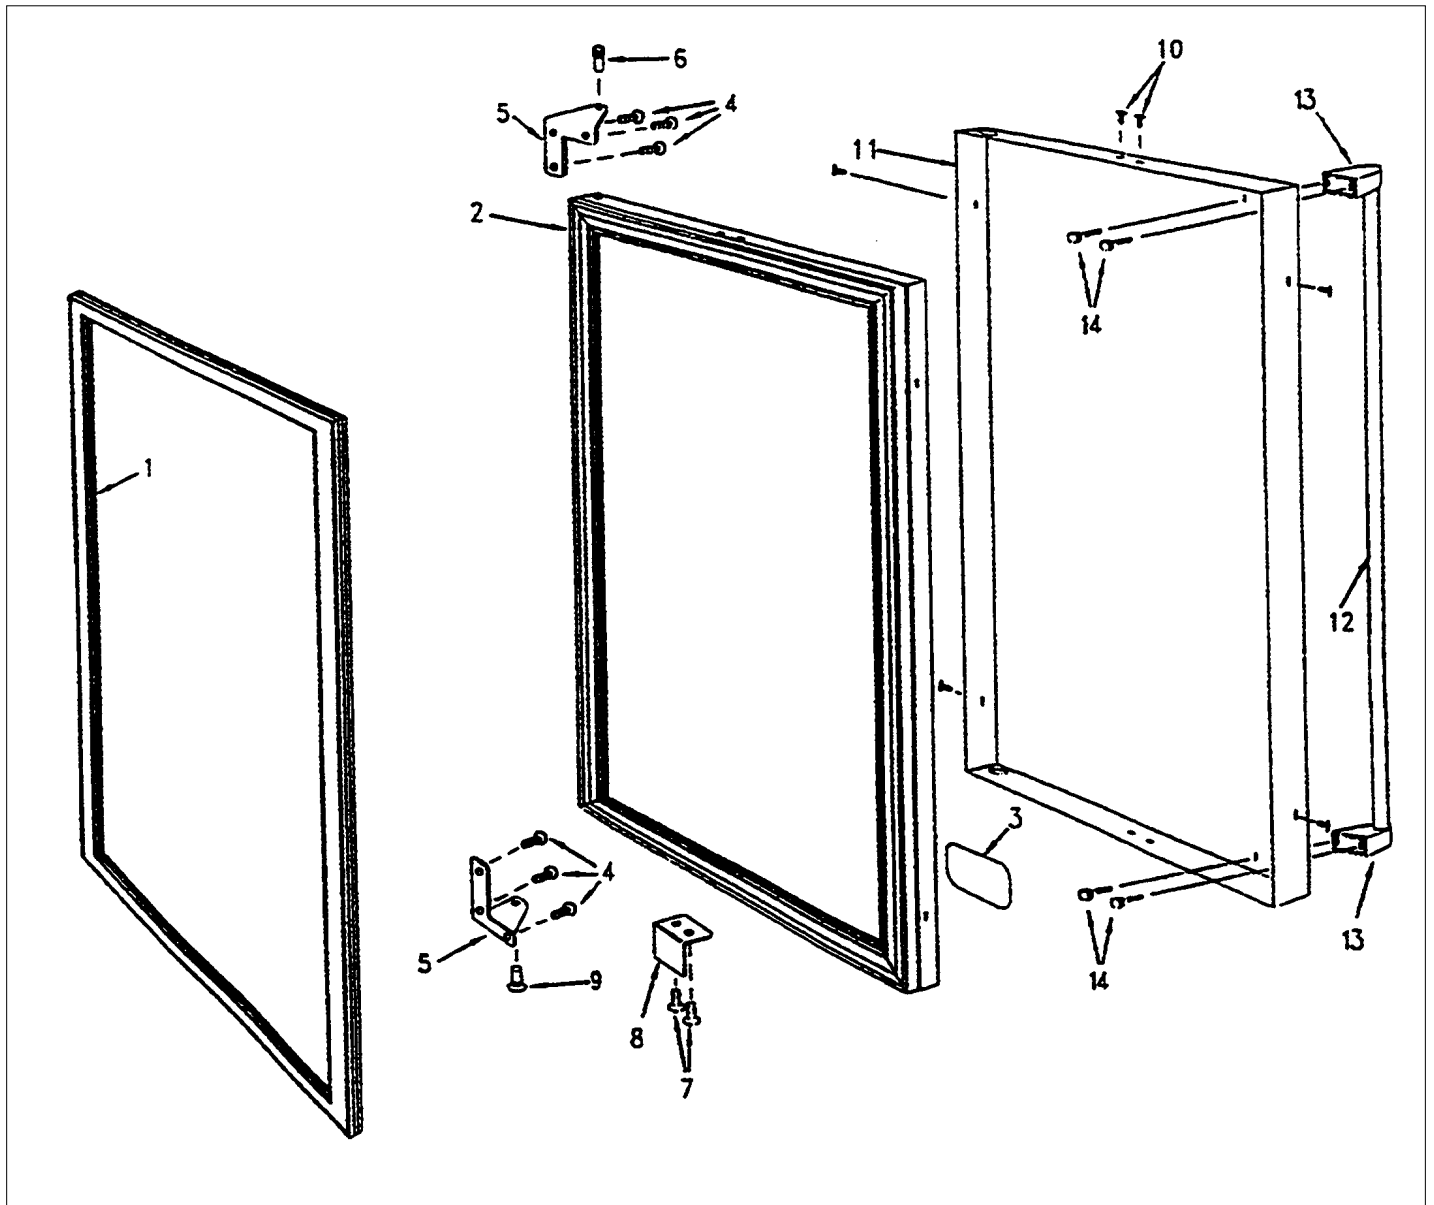

SOLID DOOR ASSY

Item	Part No.	Name	Qty	Uom	NOTES
1	PW230124	MAGNETIC GASKET, BLACK	1	EA	
2	PW230011	DOOR COMPLETE ASSY 42243079 SOLID	1	EA	Not available online / Call for pricing and availability
NI	PW230058	DOOR SUB ASSY (42244132)	1	EA	NO LONGER AVAILABLE
3	PE010058	4 1/2"LOGO/VIKING "PROF" *BK* (ADV	1	EA	
	PE010059	4 1/2"LOGO/VIKING "PROF" *WH* (ADV	1	EA	Not available online / Call for pricing and availability
	PE010079	4.5" LOGO/VIKING PROF *BK/BR	1	EA	
	PE010080	4.5" LOGO/VIKING PROF *WH/BR	1	EA	
4	PW200031	SCREW HINGE MTG 42242605	1	EA	
5	PW220004	HINGE KIT (VUWC140) * 42240881	1	EA	SEE BULLETIN TR-0062-SP
6	PW200032	HINGE PIN 42242281	1	EA	
7	PW200033	SCREW	1	EA	Not available online / Call for pricing and availability
8	PW220003	STRIKER PLATE (VUWC140)*42242483	1	EA	
9	PW300244	HINGE PIN, BOTTOM (42245708)	1	EA	
10	PW200035	FRAME MOUNT SCREWS(42243186 PKG 8)	1	EA	NO LONGER AVAILABLE
11	B2004884	OUTER DOOR SKIN	1	EA	
	C9004884AL	OUTER DOOR PAN(VUAR140/VUWC140)NO H	1	EA	NO LONGER AVAILABLE, Not available online / Call for pricing and availability
	C9004884BK	OUTER DOOR PAN(VUAR140/VUWC140)NO H	1	EA	Not available online / Call for pricing and availability
	C9004884BT	OUTER DOOR PAN (VUAR140/VUWC140)NO	1	EA	NO LONGER AVAILABLE, Not available online / Call for pricing and availability