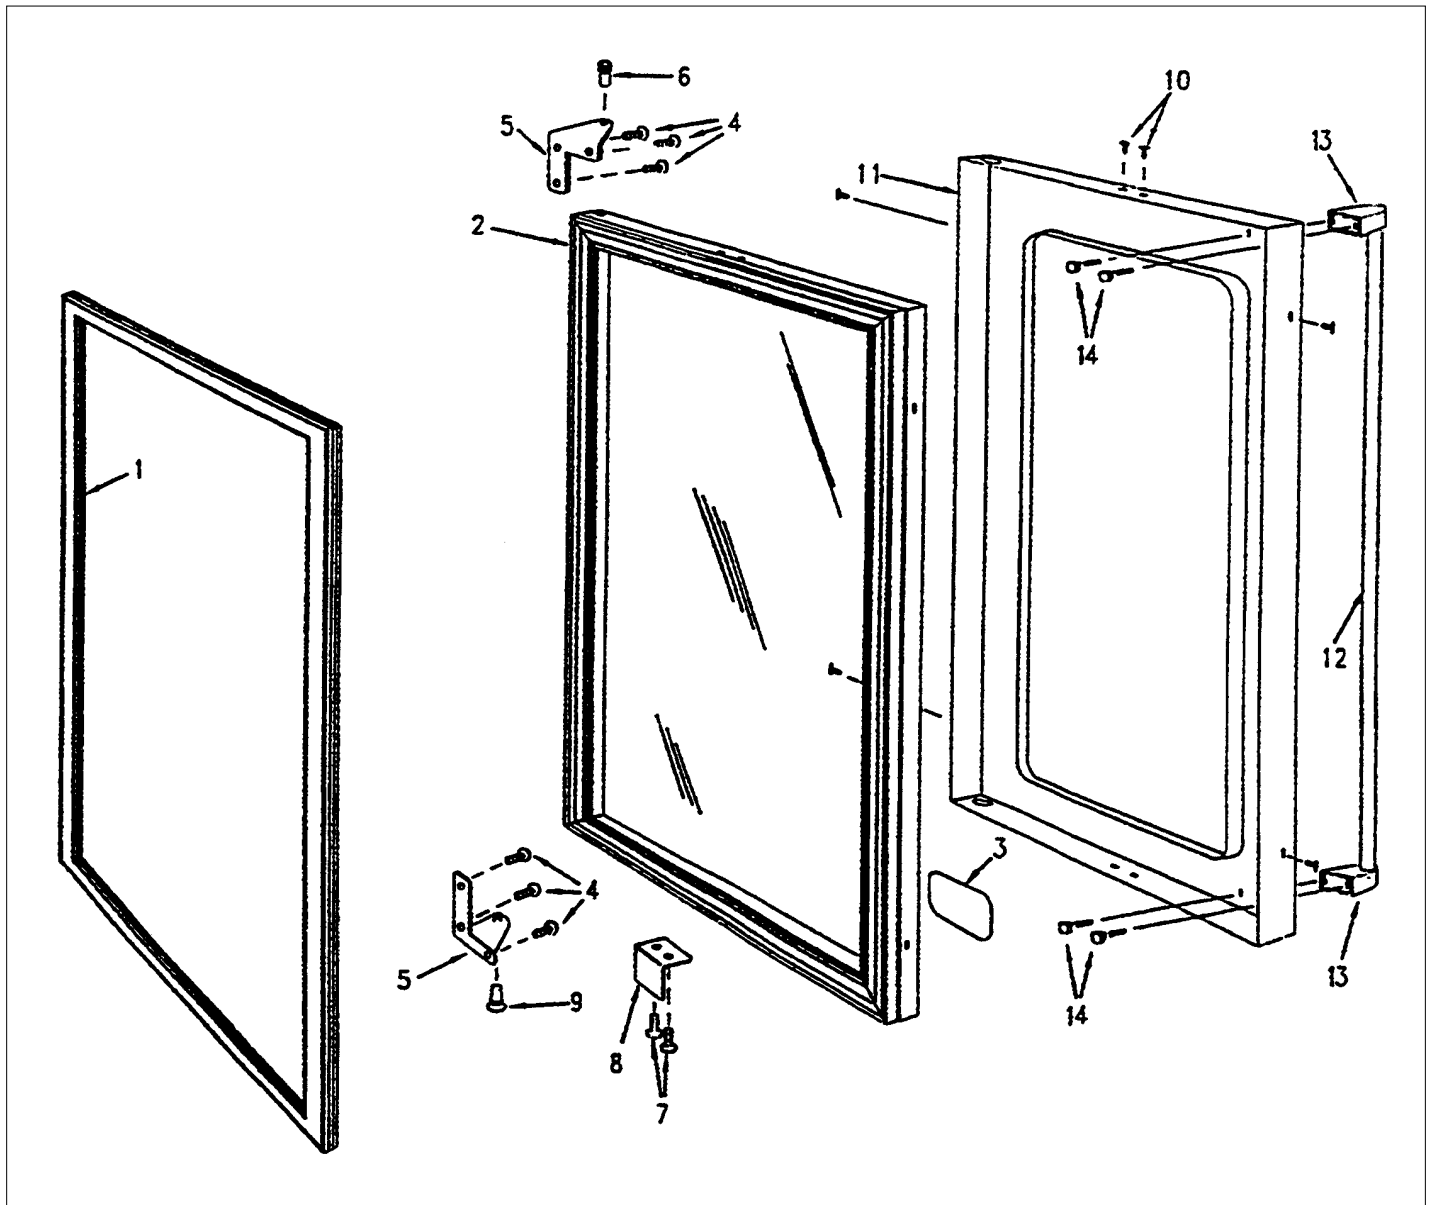

VUAR141

CLEAR GLASS DOOR ASSY	1
FLUTED DOOR ASSY	2
RACK ASSY	3
REAR PANEL ASSY	4
SOLID DOOR ASSY	5
Appendix A:Pages Index	A
Appendix B:Parts Index	B

CLEAR GLASS DOOR ASSY

Item	Part No.	Name	Qty	Uom	NOTES
1	PW230124	MAGNETIC GASKET, BLACK	1	EA	
2	PW230006	DOOR, COMPLETE ASSY(VUWC140)42242661	1	EA	NO LONGER AVAILABLE
3	PE010058	4 1/2"LOGO/VIKING "PROF" *BK* (ADV	1	EA	
	PE010093	LOGO-4 1/2 (VIKING-*BK**BR* ADHESIV	1	EA	
4	PW200031	SCREW HINGE MTG 42242605	1	EA	
5	PW220004	HINGE KIT (VUWC140) * 42240881	1	EA	SEE BULLETIN TR-0062-SP
6	PW200032	HINGE PIN 42242281	1	EA	
7	PW200033	SCREW	1	EA	Not available online / Call for pricing and availability
8	PW220003	STRIKER PLATE (VUWC140)*42242483	1	EA	
9	PW300244	HINGE PIN, BOTTOM (42245708)	1	EA	
10	PW200035	FRAME MOUNT SCREWS(42243186 PKG 8)	1	EA	NO LONGER AVAILABLE
11	PW230008	DOOR FRAME,SS (VUWC140) * 42242663	1	EA	NO LONGER AVAILABLE
12	PE930103	DR HDLE VUWC150DR/VUAR SS CUT 29.5"	1	EA	
	F0002588BR	DOOR HANDLE VUWC140 (BRASS) 29.5	1	EA	NO LONGER AVAILABLE
13	000268-000	HANDLE ENDCAP	1	EA	
	PE030001PVD	END CAP DOOR HANDLE *BR	1	EA	
14	PD010019	BLT-1/4-20X3/8"HEX WASHER SERATED	1	EA	