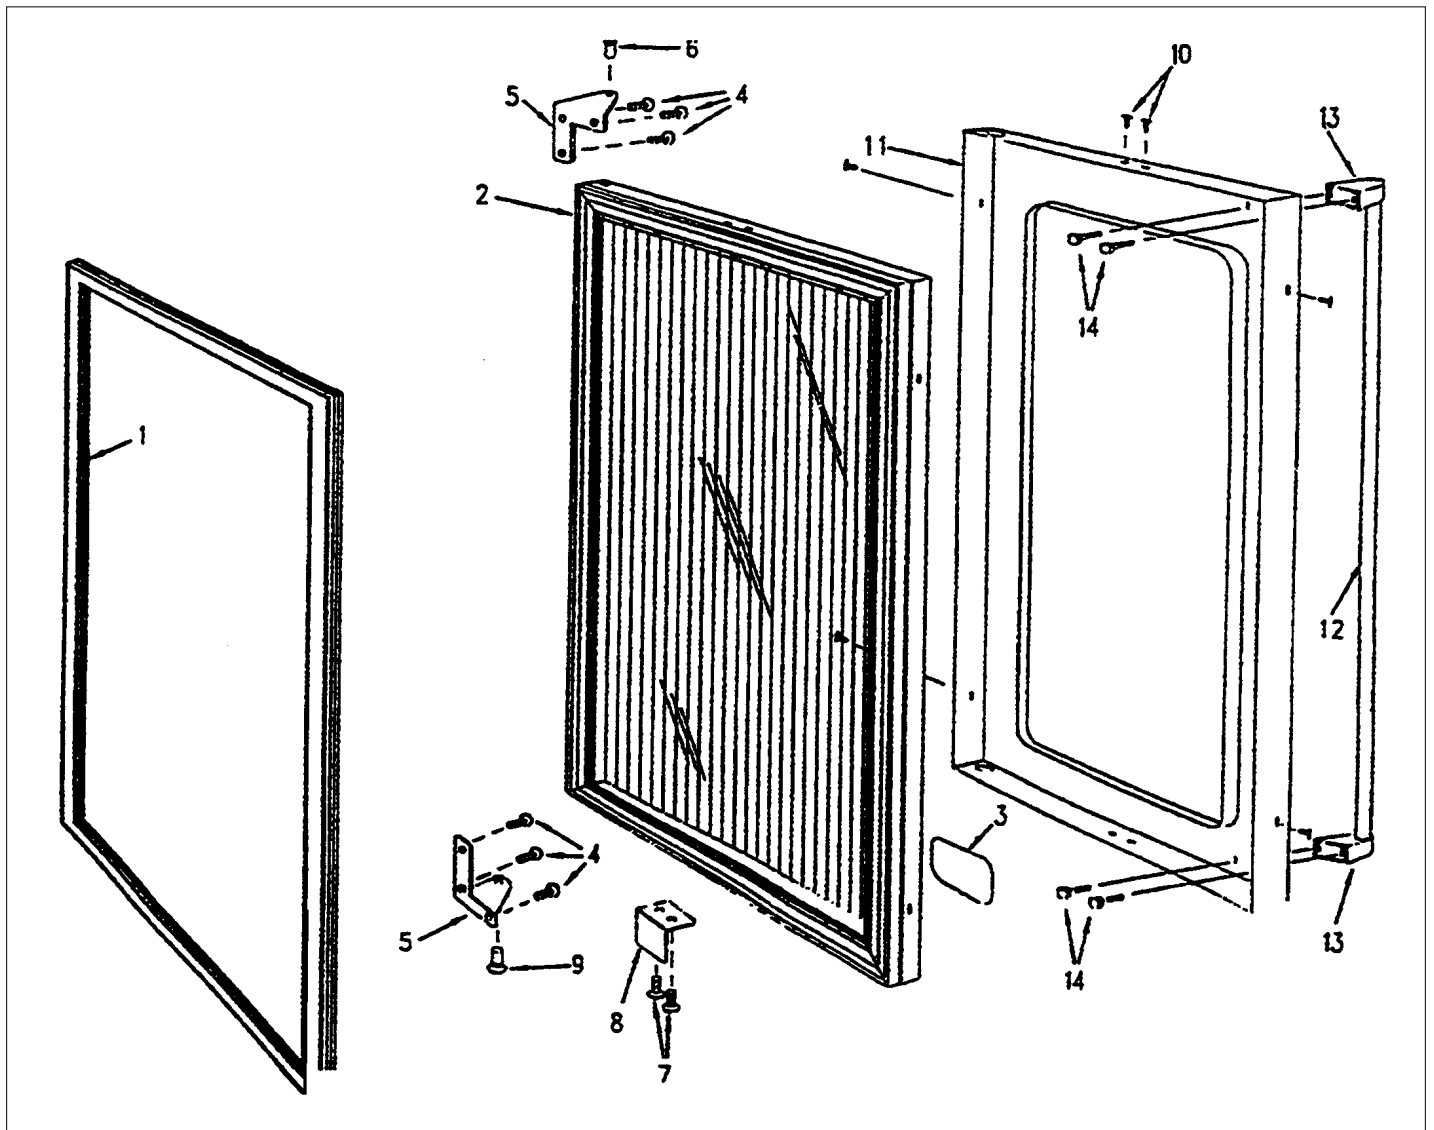

FLUTED DOOR ASSY

Item	Part No.	Name	Qty	Uom	NOTES
1	PW230124	MAGNETIC GASKET, BLACK	1	EA	
2	PW230010SS	COMPLETE DOOR ASSEMBLY 42243023	1	EA	NO LONGER AVAILABLE, Not available online / Call for pricing and availability
	PW230010BR	COMPLETE DOOR ASSEMBLY	1	EA	Not available online / Call for pricing and availability
3	PE010058	4 1/2"LOGO/VIKING "PROF" *BK* (ADV	1	EA	
	PE010093	LOGO-4 1/2 (VIKING-*BK**BR* ADHESIV	1	EA	
4	PW200031	SCREW HINGE MTG 42242605	1	EA	
5	PW220004	HINGE KIT (VUWC140) * 42240881	1	EA	SEE BULLETIN TR-0062-SP
6	PW200032	HINGE PIN 42242281	1	EA	
7	PW200033	SCREW	1	EA	Not available online / Call for pricing and availability
8	PW220003	STRIKER PLATE (VUWC140)*42242483	1	EA	
9	PW300244	HINGE PIN, BOTTOM (42245708)	1	EA	
10	PW200035	FRAME MOUNT SCREWS(42243186 PKG 8)	1	EA	NO LONGER AVAILABLE
11	PW230008	DOOR FRAME,SS (VUWC140) * 42242663	1	EA	NO LONGER AVAILABLE
12	PE930103	DR HDLE VUWC150DR/VUAR SS CUT 29.5"	1	EA	
	F0002588BR	DOOR HANDLE VUWC140 (BRASS) 29.5	1	EA	NO LONGER AVAILABLE
13	000268-000	HANDLE ENDCAP	1	EA	
	PE030001PVD	END CAP DOOR HANDLE *BR	1	EA	
14	PD010019	BLT-1/4-20X3/8"HEX WASHER SERATED	1	EA