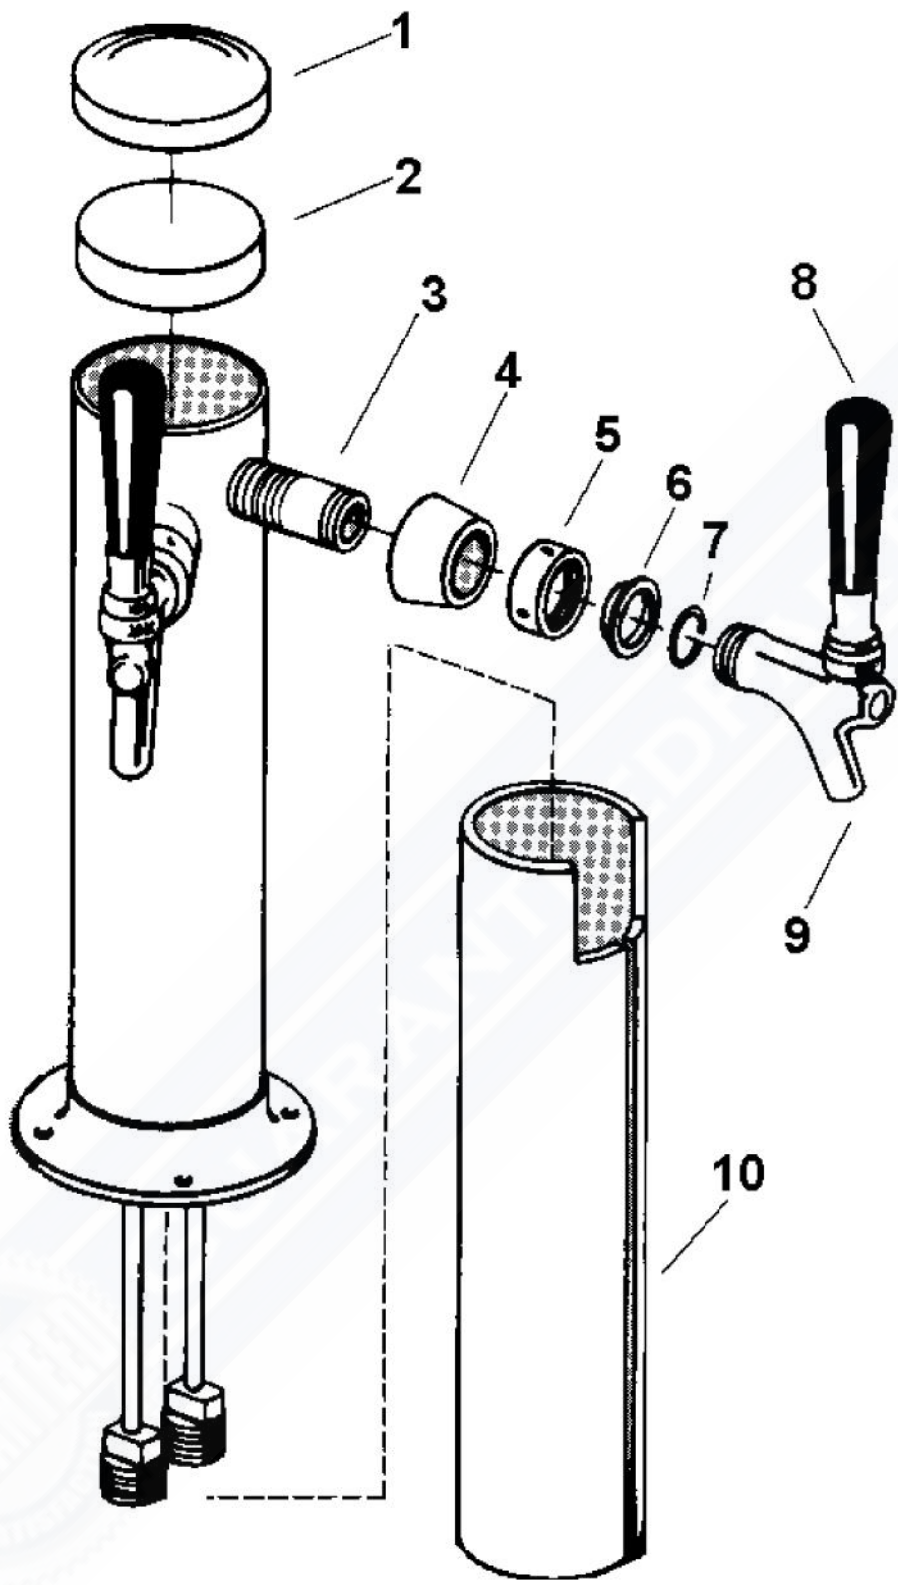

Ref #	Part Number	Qty.	Description
1	PW300196		TOP CAP (D12PC-JE)
2	PW300197		TOP CAP INSULATION (D12-5)
3	PW300198		1PIECE 5/16 O.D. TUBE (D32AN)
4	PW300199		OUTSIDE FLANGE (D6P3C)
5	PW300200		COUPLING NUT (4332)
6	PW300201		COLLAR (4330)
7	PW300202		WASHER (4328)
8	PW300203		FAUCET KNOB (4301)
9	PW300204		FAUCET W/BRASS LEVER(4933K)
10	PW300205		OUTSIDE INSULATION (D17-8-3)
NI	PW300206		COMPLETE TOWER ASSEMBLY-D4743T
NI	PW300207		CO2 TANK (430A-5E)

GUARANTEEDPARTS.COM