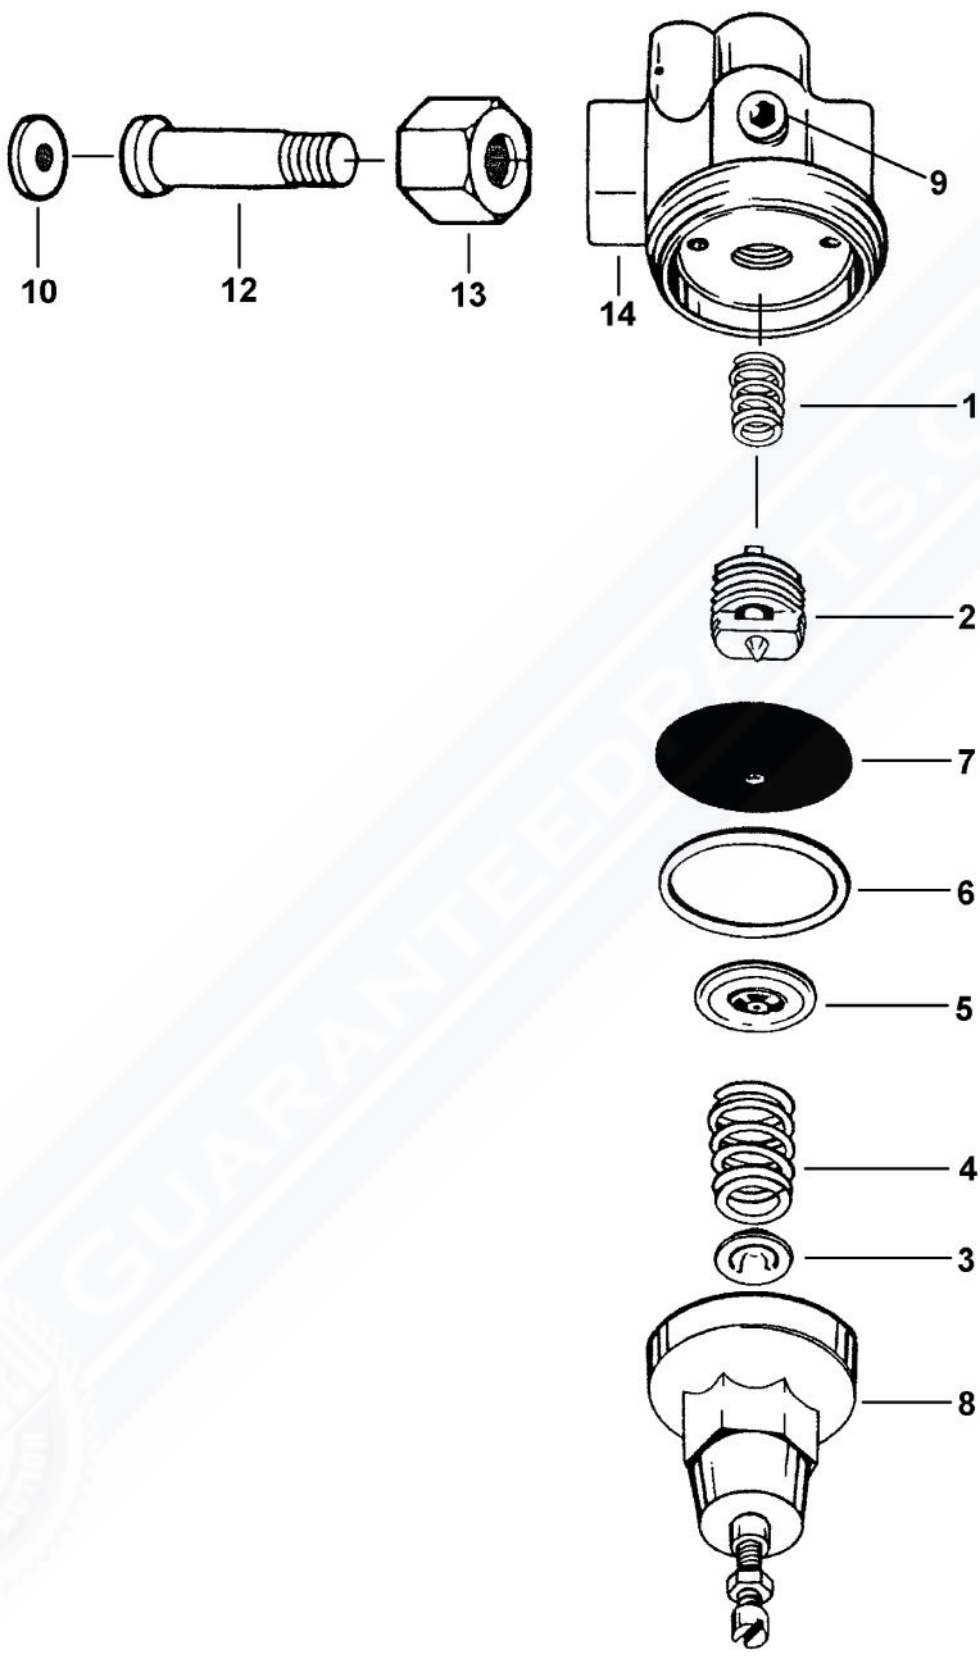

GUARANTEEDPARTS.COM

Ref #	Part Number	Qty.	Description
1	PW300196		TOP CAP (D12PC-JE)
2	PW300197		TOP CAP INSULATION (D12-5)
3	PW300198		1PIECE 5/16 O.D. TUBE (D32AN)
4	PW300199		OUTSIDE FLANGE (D6P3C)
5	PW300200		COUPLING NUT (4332)
6	PW300201		COLLAR (4330)
7	PW300202		WASHER (4328)
8	PW300203		FAUCET KNOB (4301)
9	PW300204		FAUCET W/BRASS LEVER(4933K)
10	PW300205		OUTSIDE INSULATION (D17-8-3)
NI	PW300206		COMPLETE TOWER ASSEMBLY-D4743T
NI	PW300207		CO2 TANK (430A-5E)

GUARANTEEDPARTS.COM

Ref #	Part Number	Qty.	Description
1	PW300208		CHECK BALL RETAINER
2	PW300209		CHECK BALL
3	PW300210		PROBE
4	PW300211		PROBE SEAL
5	PW300212		HANDLE ASSEMBLY -BLACK (403-014)
	PW300213		HANDLE ASSEMBLY - YELLOW
	PW300214		HANDLE ASSEMBLY - RED
6	PW300215		HINGE PIN
7	PW300216		PRESSURE RELIEF VALVE ASSY.
8	PW300217		BODY WASHER (FT84-2A)
9	PW300218		HOSE NIPPLE (404-321)
10	PW300219		HEX NUT (874)
11	PW300220		CHECK VALVE
12	PW300221		PROBE O-RING
NI	PW300222		COMPLETE COUPLER ASSY 7485E-MF-D

GUARANTEEDPARTS.COM

Ref #	Part Number	Qty.	Description
1	PW300223		SEAT SPRING
2	PW300224		SEAT CAPSULE ASSEMBLY (8402)
3	PW300225		BUTTON - SPRING RETAINER
4	PW300226		BONNET SPRING
5	PW300227		PRESSURE PLATE
6	PW300228		BONNET GASKET
7	PW300229		DIAPHRAGM
8	PW300230		BONNET ASSEMBLY
9	PW300231		PLUG, LH THREADS
10	PW300232		FIBER WASHER F63F
NI	PW300233		PLASTIC WASHER
NI	PW300234		STEM QUAD RING
12	PW300235		LH INLET NIPPLE ASSEMBLY (8404)
13	PW300236		CO2 NUT
14	PW300249		REGULATOR BODY
NI	PW300237		COMPLETE REGULATOR ASSY BEV. DISP. (840)