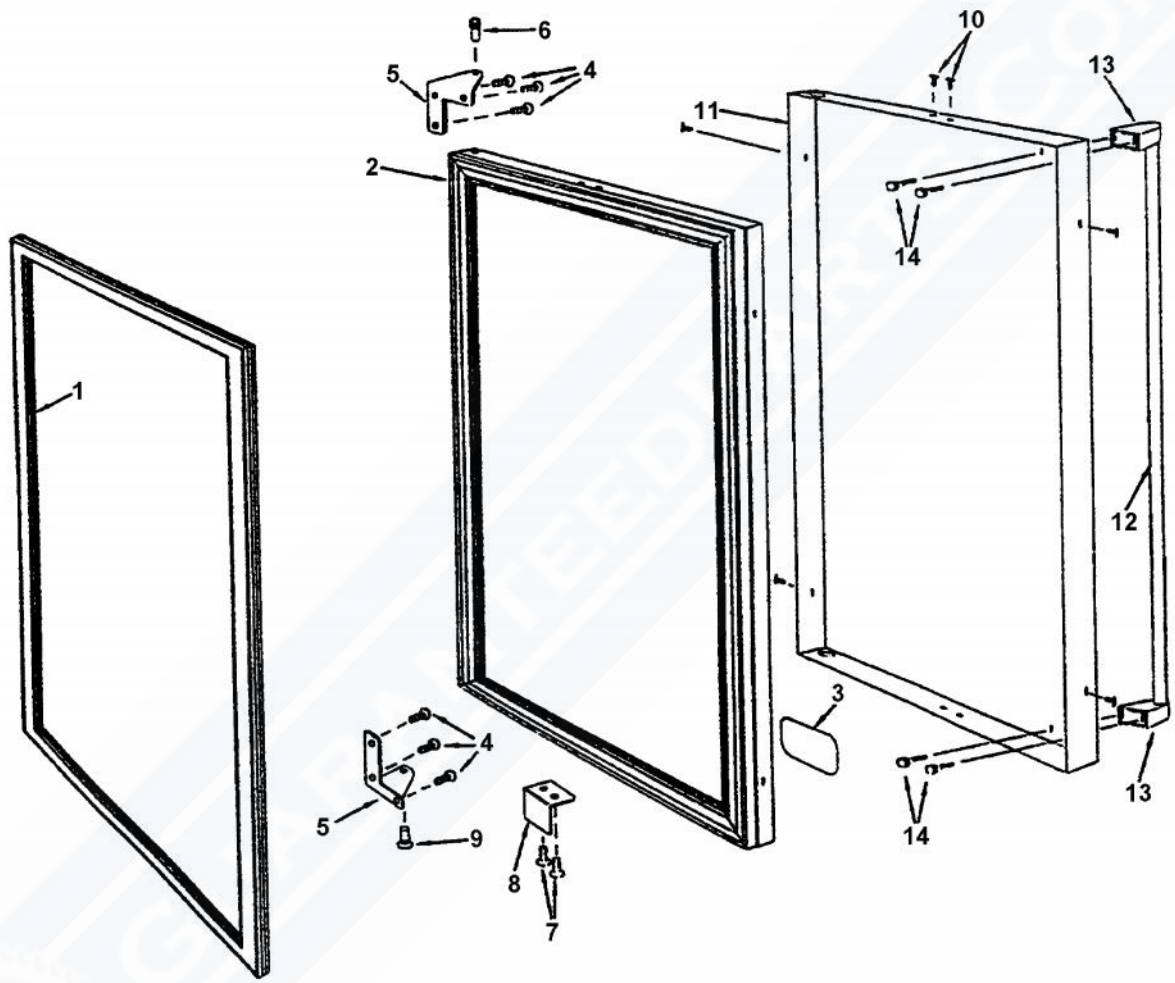

Ref #	Part Number	Qty.	Description
1	PW230005		GASKET, DOOR (VUWC140) X 42241280
2	PW230011		DOOR COMPLETE ASSY 42243079 SOLID
NI	PW230058		DOOR SUB ASSY (42244132)
3	PE010058		4 1/2LOGO/VIKING PROF XBKX (ADV
4	PW200031		SCREW HINGE MTG 42242605
5	PW220004		HINGE KIT (VUWC140) X 42240881
6	PW200032		HINGE PIN 42242281
7	PW200033		SCREW, STRIKER PLATE MOUNTING
8	PW220003		STRIKER PLATE (VUWC140)X42242483
9	PW220004		HINGE KIT (VUWC140) X 42240881
10	PW200035		FRAME MOUNT SCREWS(42243186 PKG 8)
11	B2004884		OUTER DOOR SKIN
12	F0002588SS		DOOR HANDLE - SS
13	PE030001		BRACKET, DOOR, HANDLE
14	PD010019		BLT-1/4-20X3/8HEX WASHER SERATED