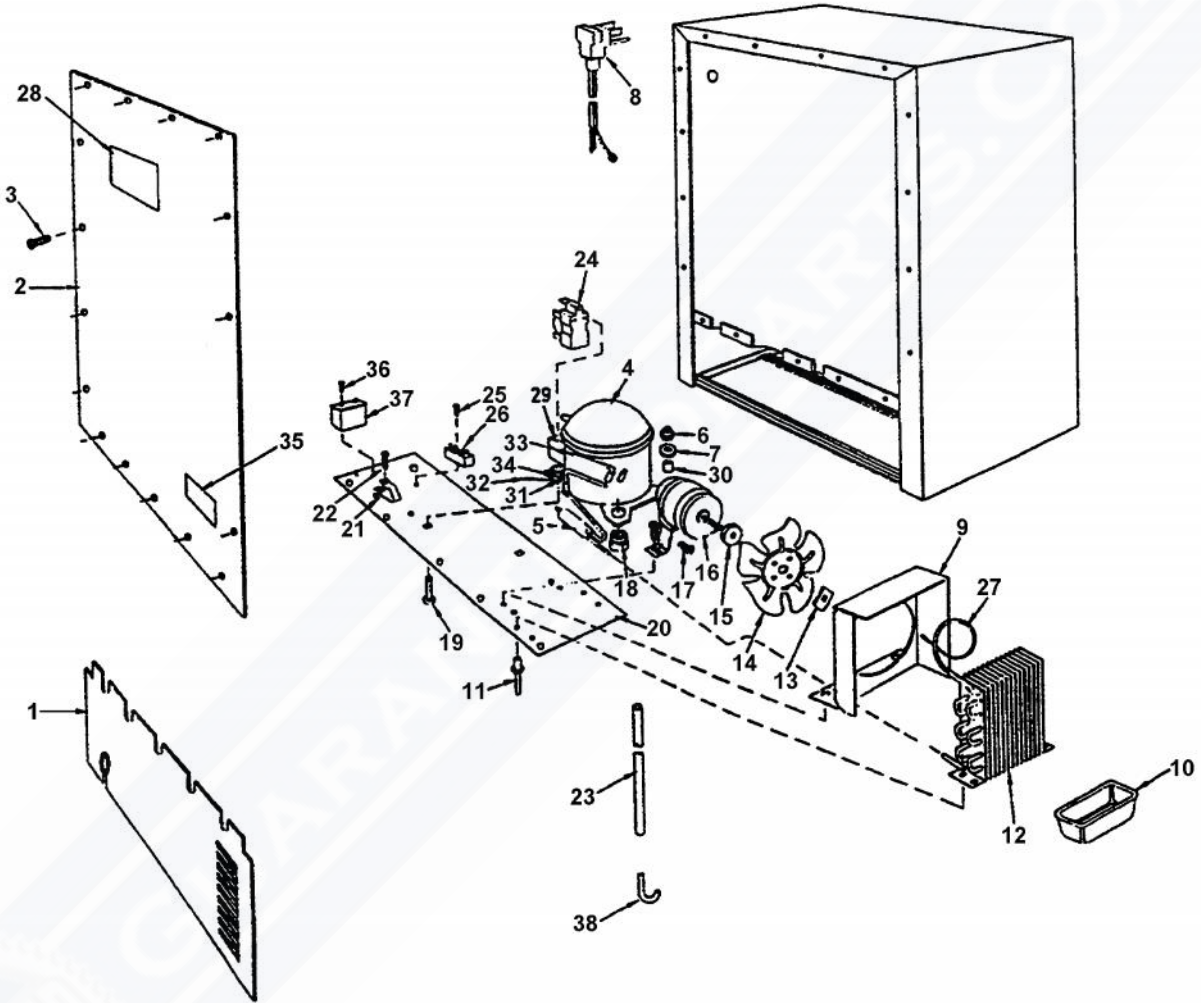

Ref #	Part Number	Qty.	Description
1	PW210021		BACK SHROUD, OUTDOOR 42243087
2	PW230013		CAB. BACK & SEAL
3	PW200039		SCREW41005076
4	PW200022		COMPRESSOR ASSY VUWC140
5	PW240003		DRIER ASSY VUWC140
6	PW200017		LOCK NUT .25-.20 UNC
7	PW200018		.312 ID FLAT WASHER
8	PW240022		POWER CORD, OUTDOOR 42243529
9	PW210018		FAN SHROUD
10	PW210014		DRIP PAN ASSY. (VUWC140)X42242055
11	PW200019		POP RIVET
12	PW240004		CONDENSER, R-134A
13	PW200020		SPEED NUT, FAN MOTOR
14	PW200037		FAN BLADE
15	PW200036		SILENCER, FAN MOTOR SPACER
16	PW240005		FAN/MTR ASSY COMPLETE VUWC
17	PW200021		SCREW
18	PW200022		COMPRESSOR ASSY VUWC140
19	PW200023		CARRIAGE BOLT
20	PW210011		BASEPLATE (VUWC140)
21	PW240002		POWER CORD (VUWC140) 42242488
22	PW200025		SCREW, CLAMP
23	PW240021		DRAIN TUBE (42242079)
24	PW240007		PTC STARTER (VUWC140) 42242427
25	PW200026		SCREW, TERMINAL BLOCK
26	PW240008		TERMINAL BLOCK VUWC140 42242407
27	PW240020		COPPER TUBE, DISCHARGE
28	PW230001		WIRING LABEL (VUWC140) X 41005090
29	PW210015		COMPRESSOR RELAY COVER
30	PW200030		SLEEVE, COMPRESSOR
31	PW200027		NO. 8 STAR WASHER
32	PW240010		GROUND WIRE, COMPRESSOR
33	PW240011		LOW PROCESS TUBE
34	PW200028		HEX HEAD SCREW
35	PW230002		R-134A LABEL (VUWC140) X 41005235
36	PW200029		SCREW
37	PW240012		RUN CAPACITOR (VUWC140) 42242061
38	PW220007		J TRAP