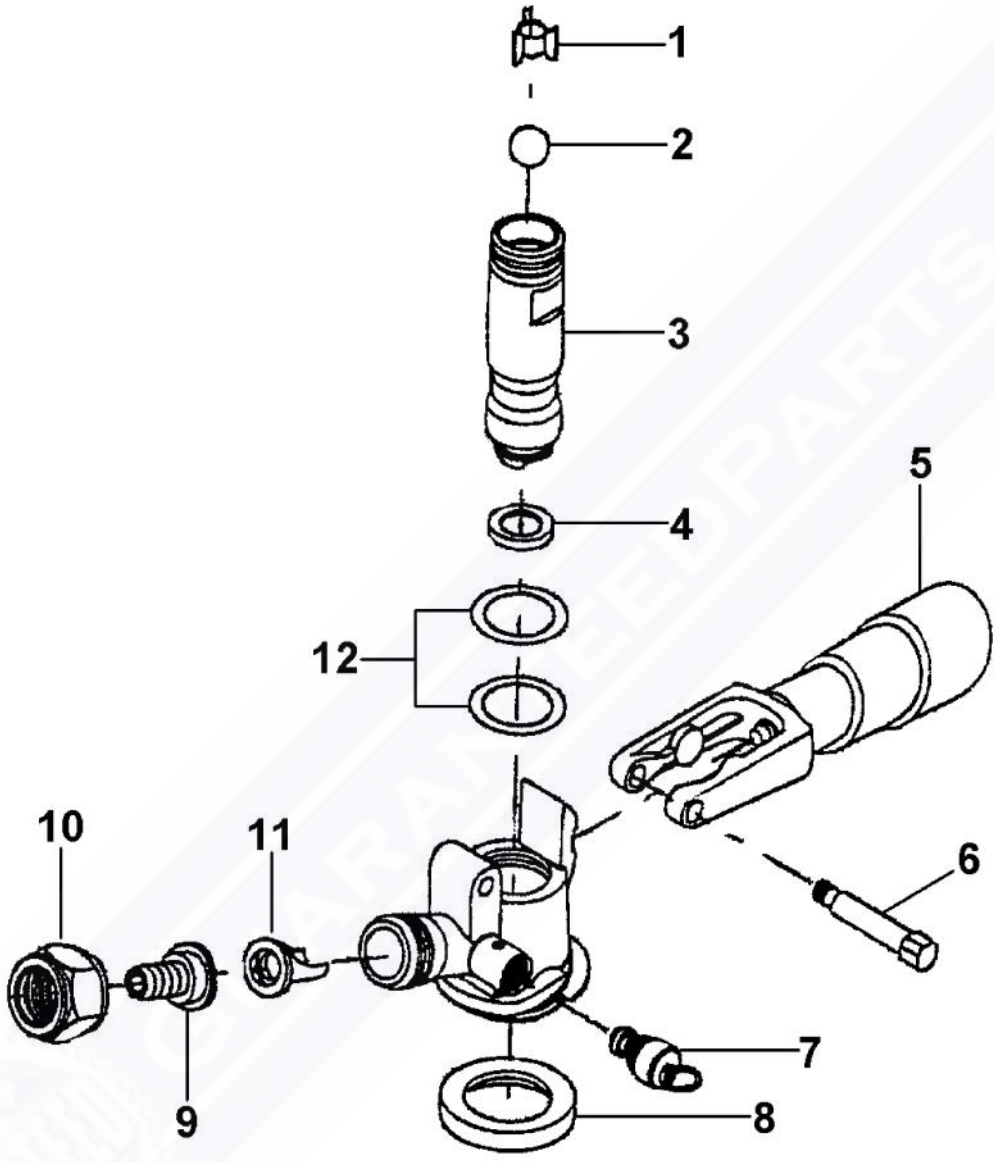

Ref #	Part Number	Qty.	Description
1	PW300208		CHECK BALL RETAINER
2	PW300209		CHECK BALL
3	PW300210		PROBE
4	PW300211		PROBE SEAL
5	PW300212		HANDLE ASSEMBLY -BLACK (403-014)
	PW300213		HANDLE ASSEMBLY - YELLOW
	PW300214		HANDLE ASSEMBLY - RED
6	PW300215		HINGE PIN
7	PW300216		PRESSURE RELIEF VALVE ASSY.
8	PW300217		BODY WASHER (FT84-2A)
9	PW300218		HOSE NIPPLE (404-321)
10	PW300219		HEX NUT (874)
11	PW300220		CHECK VALVE
12	PW300221		PROBE O-RING
NI	PW300222		COMPLETE COUPLER ASSY 7485E-MF-D

GUARANTEEDPARTS.COM