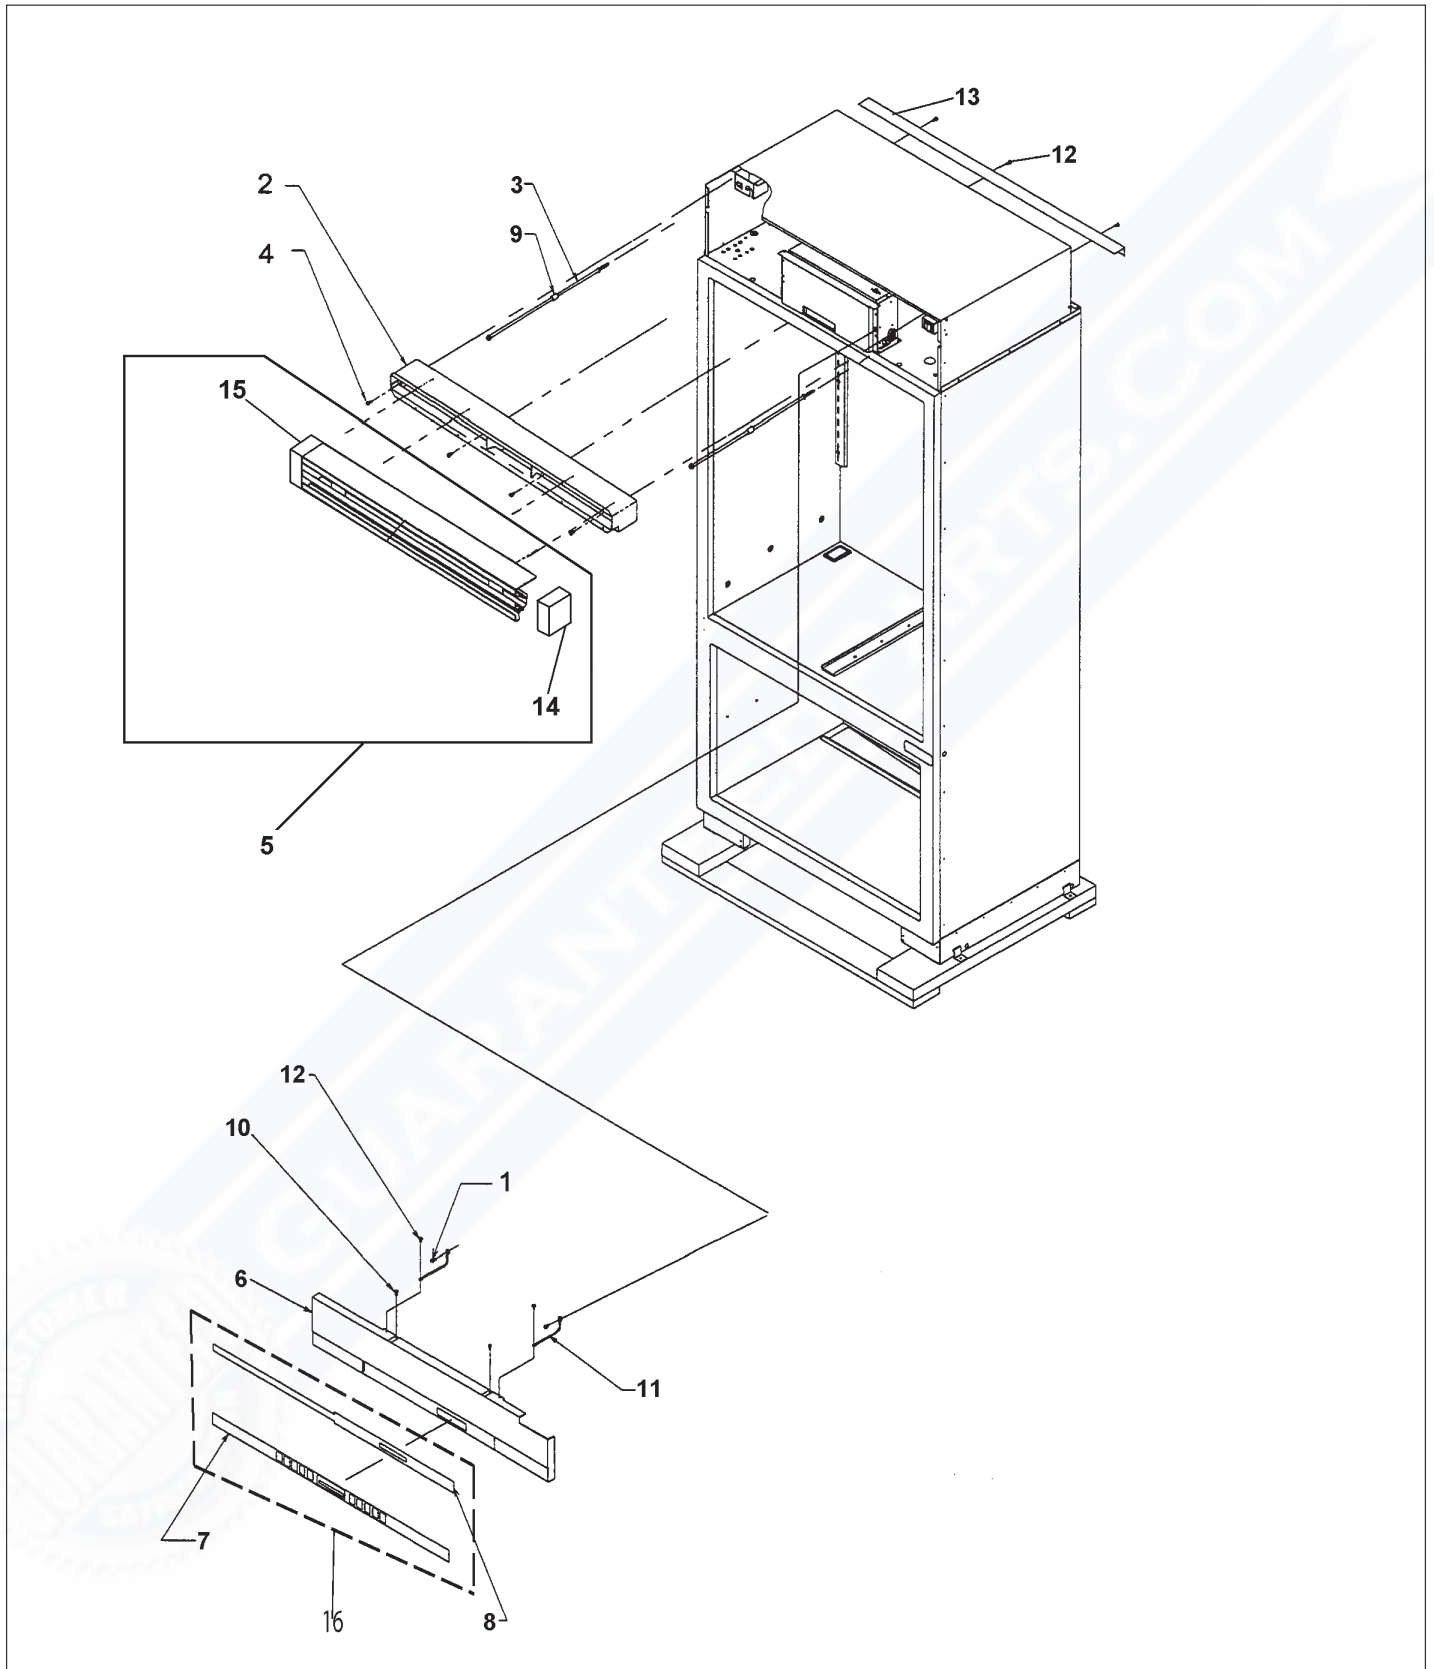

UPPER GRILLE

Item	Part No.	Name	Qty	Uom	NOTES
1	M0238846	SCREW-SHLDR		EA	
2	G9096592BK	AIR DUCT WELD ASSY		EA	
3	M0223603	SCREW-LAG		EA	
4	M0238616	SCREW-SM		EA	
5	G3296944	GRILLE ASSY 36 PRO BM LH R G3296626		EA	
G329694 5	G32913045	GRILLE ASM BM 36 DES R		EA	
6	V10942001	COVER-CONT PANEL RH		Wholesale Price	
	PK030459	PANEL CONTROL AR 36 L		EA	
7	N/A	Overlay, Keyboard		EA	
	NOTE	(MUST ORDER ITEM 16)		EA	
8	N/A	Switch, Keyboard		EA	
	NOTE	(MUST ORDER ITEM 16)		EA	
9	12349301	BEARING-SLEEVE V12349301		EA	
10	M0224128	SCREW-SM		EA	
11	12064001	SUPP-CONT PANEL		EA	
12	PC040010	POP RIVET (.063/GR -.125) GAMD42-A		EA	
13	K2096588	SHIELD POWER CORD 12180502		EA	NO LONGER AVAILABLE
14	B2096964	ENDCAP PRO RH		EA	
	B2096966	ENDCAP PRO RH HINGE		EA	
15	B2096965	ENDCAP PRO LH HINGE		EA	
	B2096963	ENDCAP PRO LH		EA	
16	PE950174	OVERLAY SWITCH BTM 36		EA