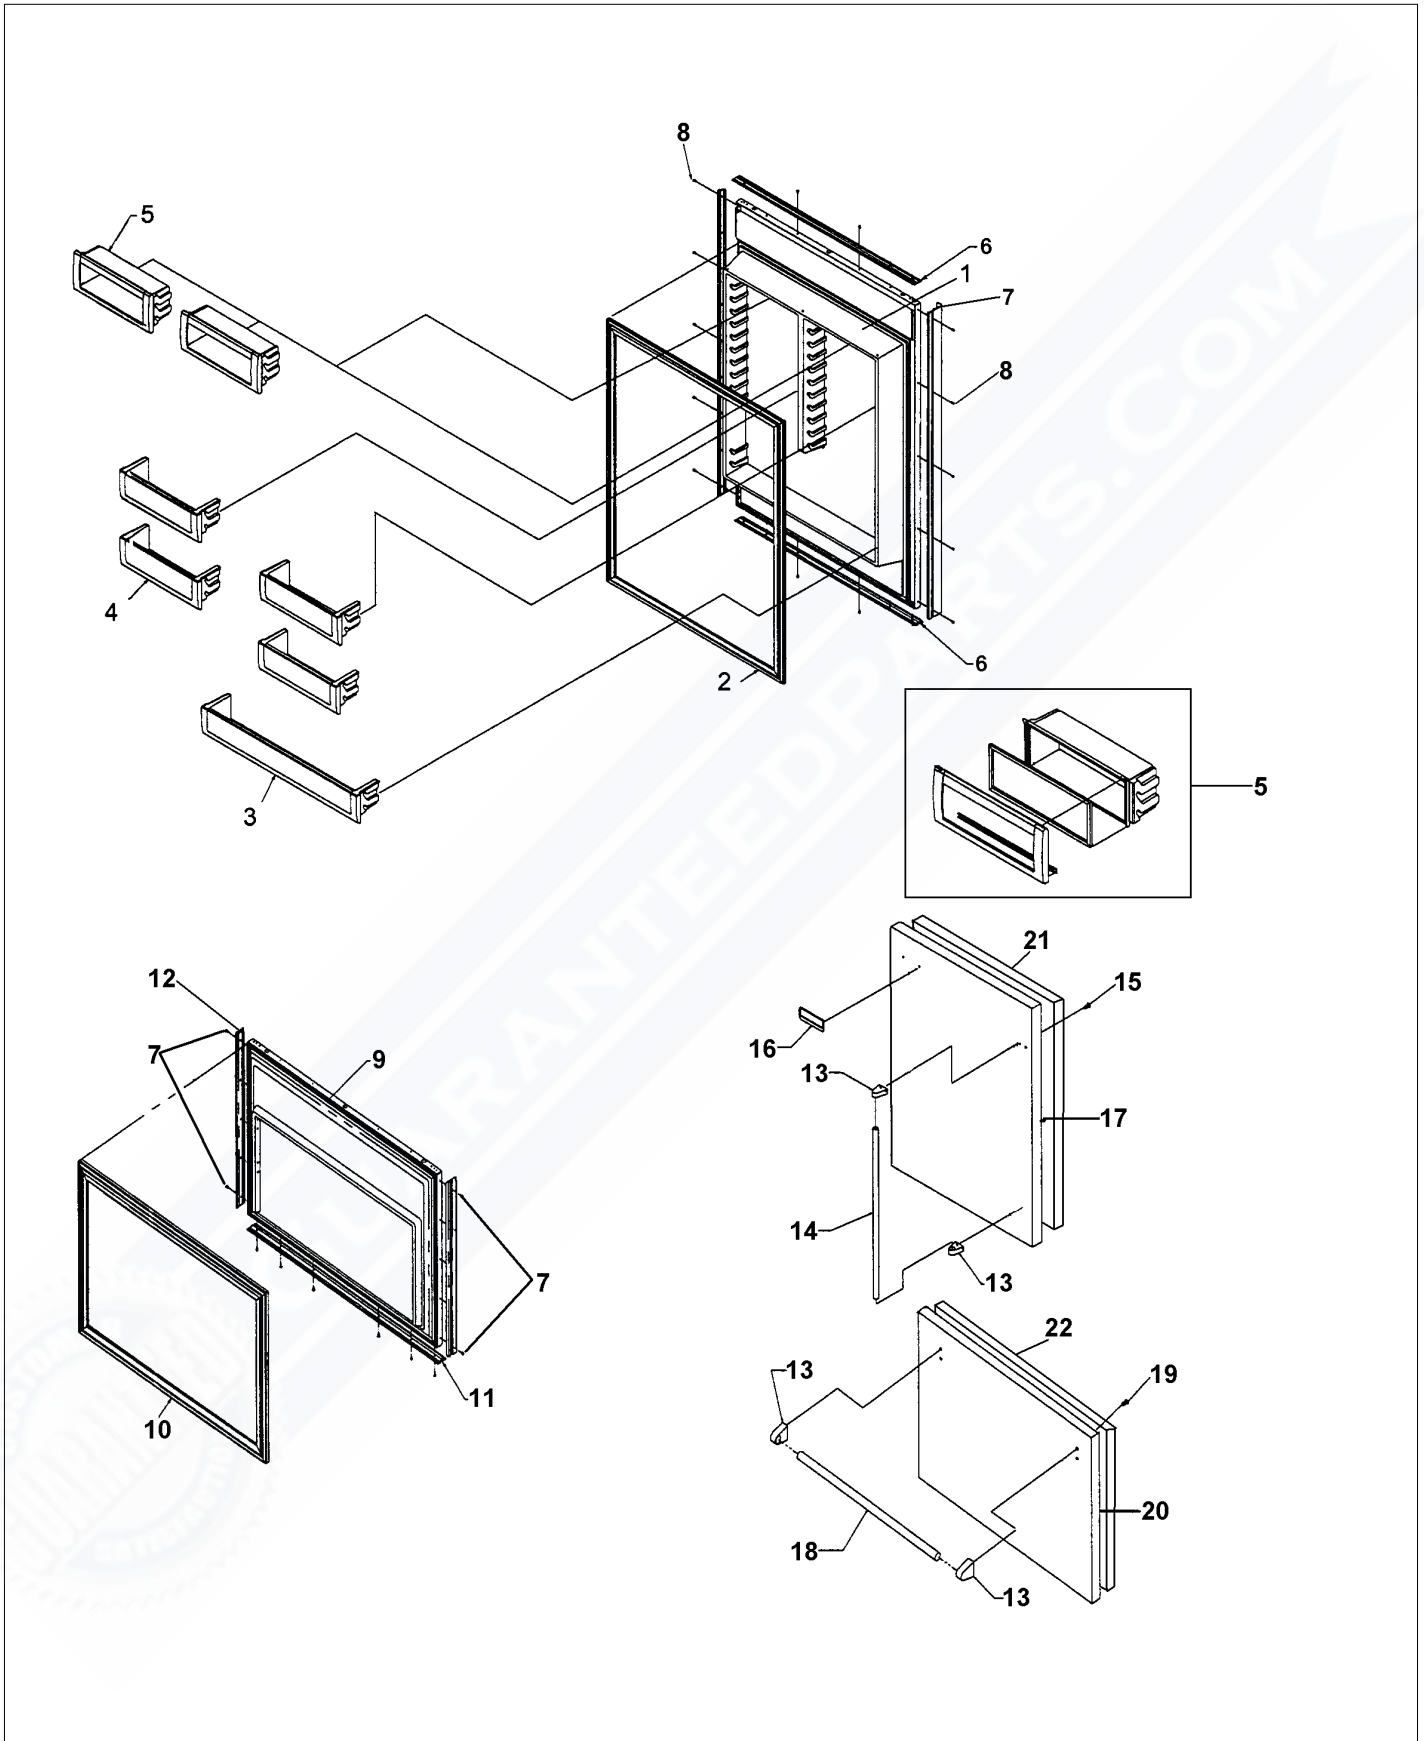

DOOR ASSY

Item	Part No.	Name	Qty	Uom	NOTES
1	G5097714	Ref. Door Foam Assy.	1	EA	NO LONGER AVAILABLE
2	PB070290	DOOR GASKET, 36 BM FF SIDE CHARGE	1	EA	
3	V12039701	Door Shelf Assy	1	EA	Not available online / Call for pricing and availability
4	12055401	Door Shelf Assy	1	EA	
5	V12097404	DAIRY MODULE ASM RPLS V12062603S	1	EA	
6	12493704	Trim, Ref. Door - Top & Bottom	1	EA	Not available online / Call for pricing and availability
7	12493703	Trim, Ref. Door - Side	1	EA	
8	M0210458	SCR 8-18 X 5/8 WAFER PH SMS	1	EA	
9	G3297161	FZ Door Foam Assy	1	EA	NO LONGER AVAILABLE
10	PB070289	DOOR GASKET, 36 BM FZ SIDE CHARGE	1	EA	
11	12493702	Trim, Freezer Door Top & Bottom	1	EA	
12	12493701	Trim, Freezer Door - Side	1	EA	Not available online / Call for pricing and availability
13	000268-000	HANDLE ENDCAP	1	EA	
	PE030001PVD	END CAP DOOR HANDLE *BR	1	EA	
14	PE030173	304 S.S HANDLE	1	EA	
	PE930093PVD	HANDLE, REFRIGERATOR DOOR *BR*	1	EA	Not available online / Call for pricing and availability
15	M0102804	CLAMP-TUBE VM0102804	1	EA	NO LONGER AVAILABLE
16	PE010030	LOGO 6" (VGRC) *BK*	1	EA	
	PE010031	LOGO 6" (VGRC) *BK/WH*	1	EA	NO LONGER AVAILABLE
	PE010068	6" LOGO (VIKING/PROF) BK/BR	1	EA	
	PE010076	LOGO 6" (VGRC) *BR/WH*	1	EA	NO LONGER AVAILABLE
17	B2096934	RC SKIN PRO BM LS	1	EA