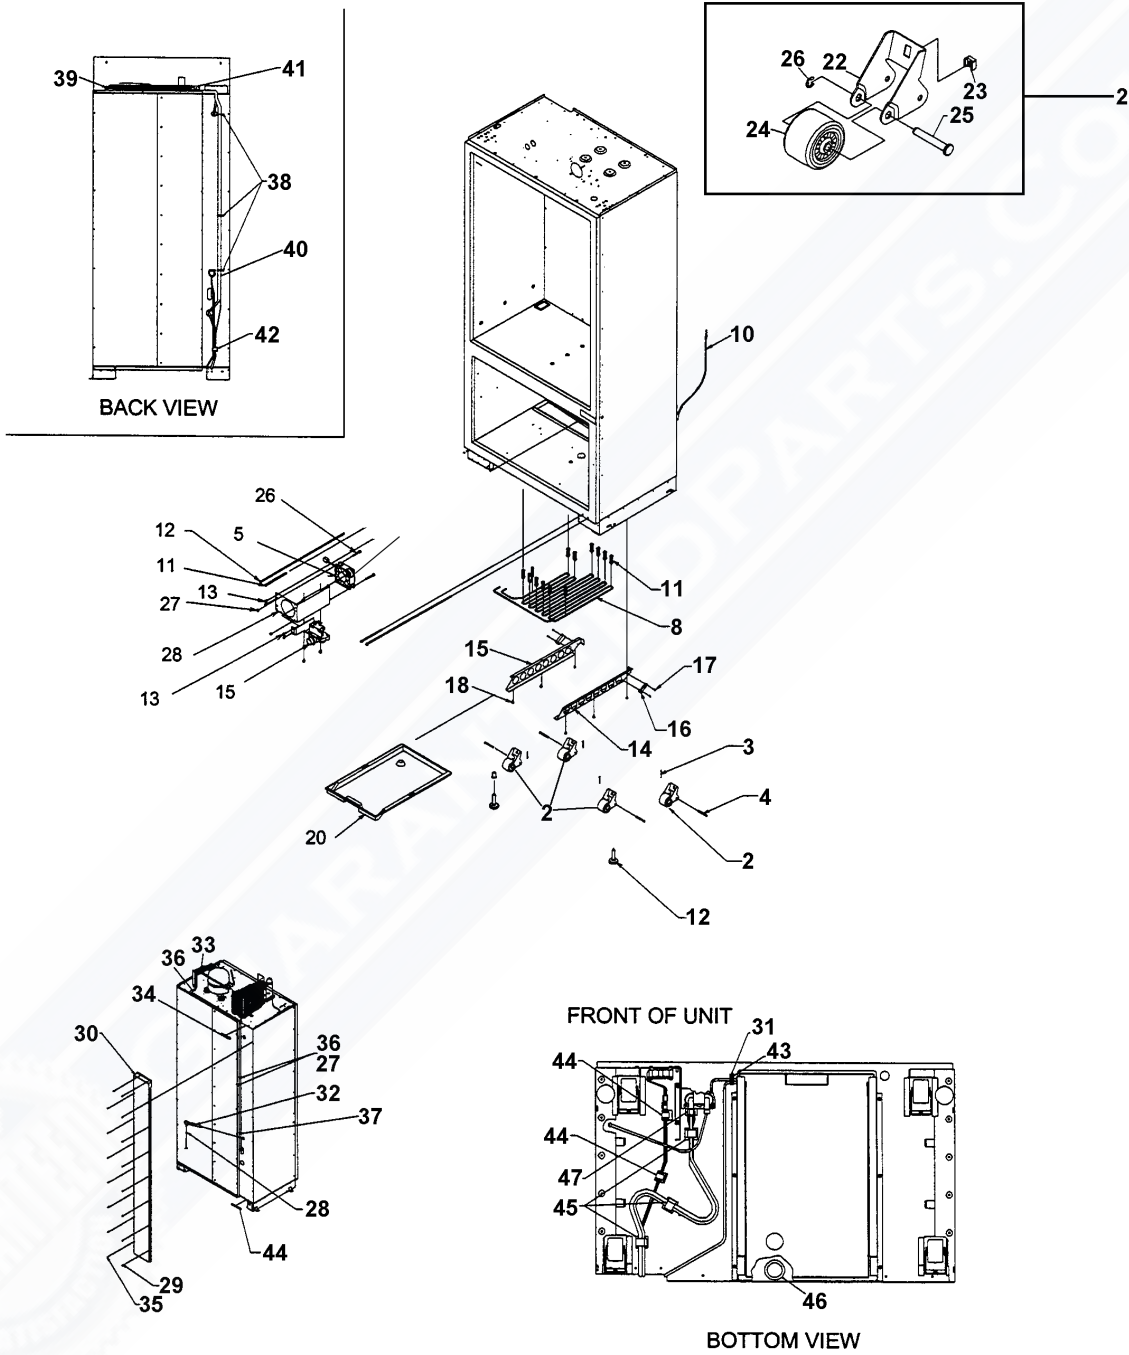

ROLLER ASSY

Item	Part No.	Name	Qty	Uom	NOTES
1	013112-000	AXIAL FAN		EA	
2	G5096596	ROLLER BRKT ASSY RPLCS G5096490		EA	
3	M1200004	PIN-COTTER		EA	
4	M1200203	PIN-CLEVIS		EA	
5	M0204339	SCREW-ADJ ROLLER VM0204339		EA	
6	10093305	SCREW-ADJ ROLLER V10093305		EA	
7	M0220417	SCREW-TC		EA	
8	F2096549	SERPENTINE-DRAIN 12131801		EA	
9	PA970012	SINGLE WATER VALVE		EA	
	G50911842	WATER VALVE/BRACKET SVC KIT		EA	
	NOTE	(Units mfg. from 3/12/04 - 1/26/05)		EA	
10	PB020305	PLASTIC TUBING, IM WATERLINE BM		EA	
11	12071201	CLIP-DRAIN LOOP		EA	
12	12150601	FOOT-LEVELING V12150601		EA	
13	M0280801	NUT-HEX VM0280801		EA	Not available online / Call for pricing and availability
14	K2096585	RAIL, RH PAN - NLA		EA	
15	K2096586	RAIL-LH PAN 12143902 - NLA		EA	
16	K2096439	ANGLE-DRAIN PAN 12143801		EA	
17	PC040010	POP RIVET (.063/GR -.125) GAMD42-A		EA	
18	M0224416	SCREW-SM		EA	
19	M0204723	SCREW 8-32X1.5 HEX SL W MIS		EA	
20	12071301	PAN, DRAIN		EA	
21	K2096590	BRACKET, DC FAN		EA	
22	PM910125	ROLLER BRACKET		EA	
23	M0286708	NUT-SPEED		EA	
24	12034201	ROLLER-CABINET		EA	
25	M1252901	CLEVIS GROOVED		EA