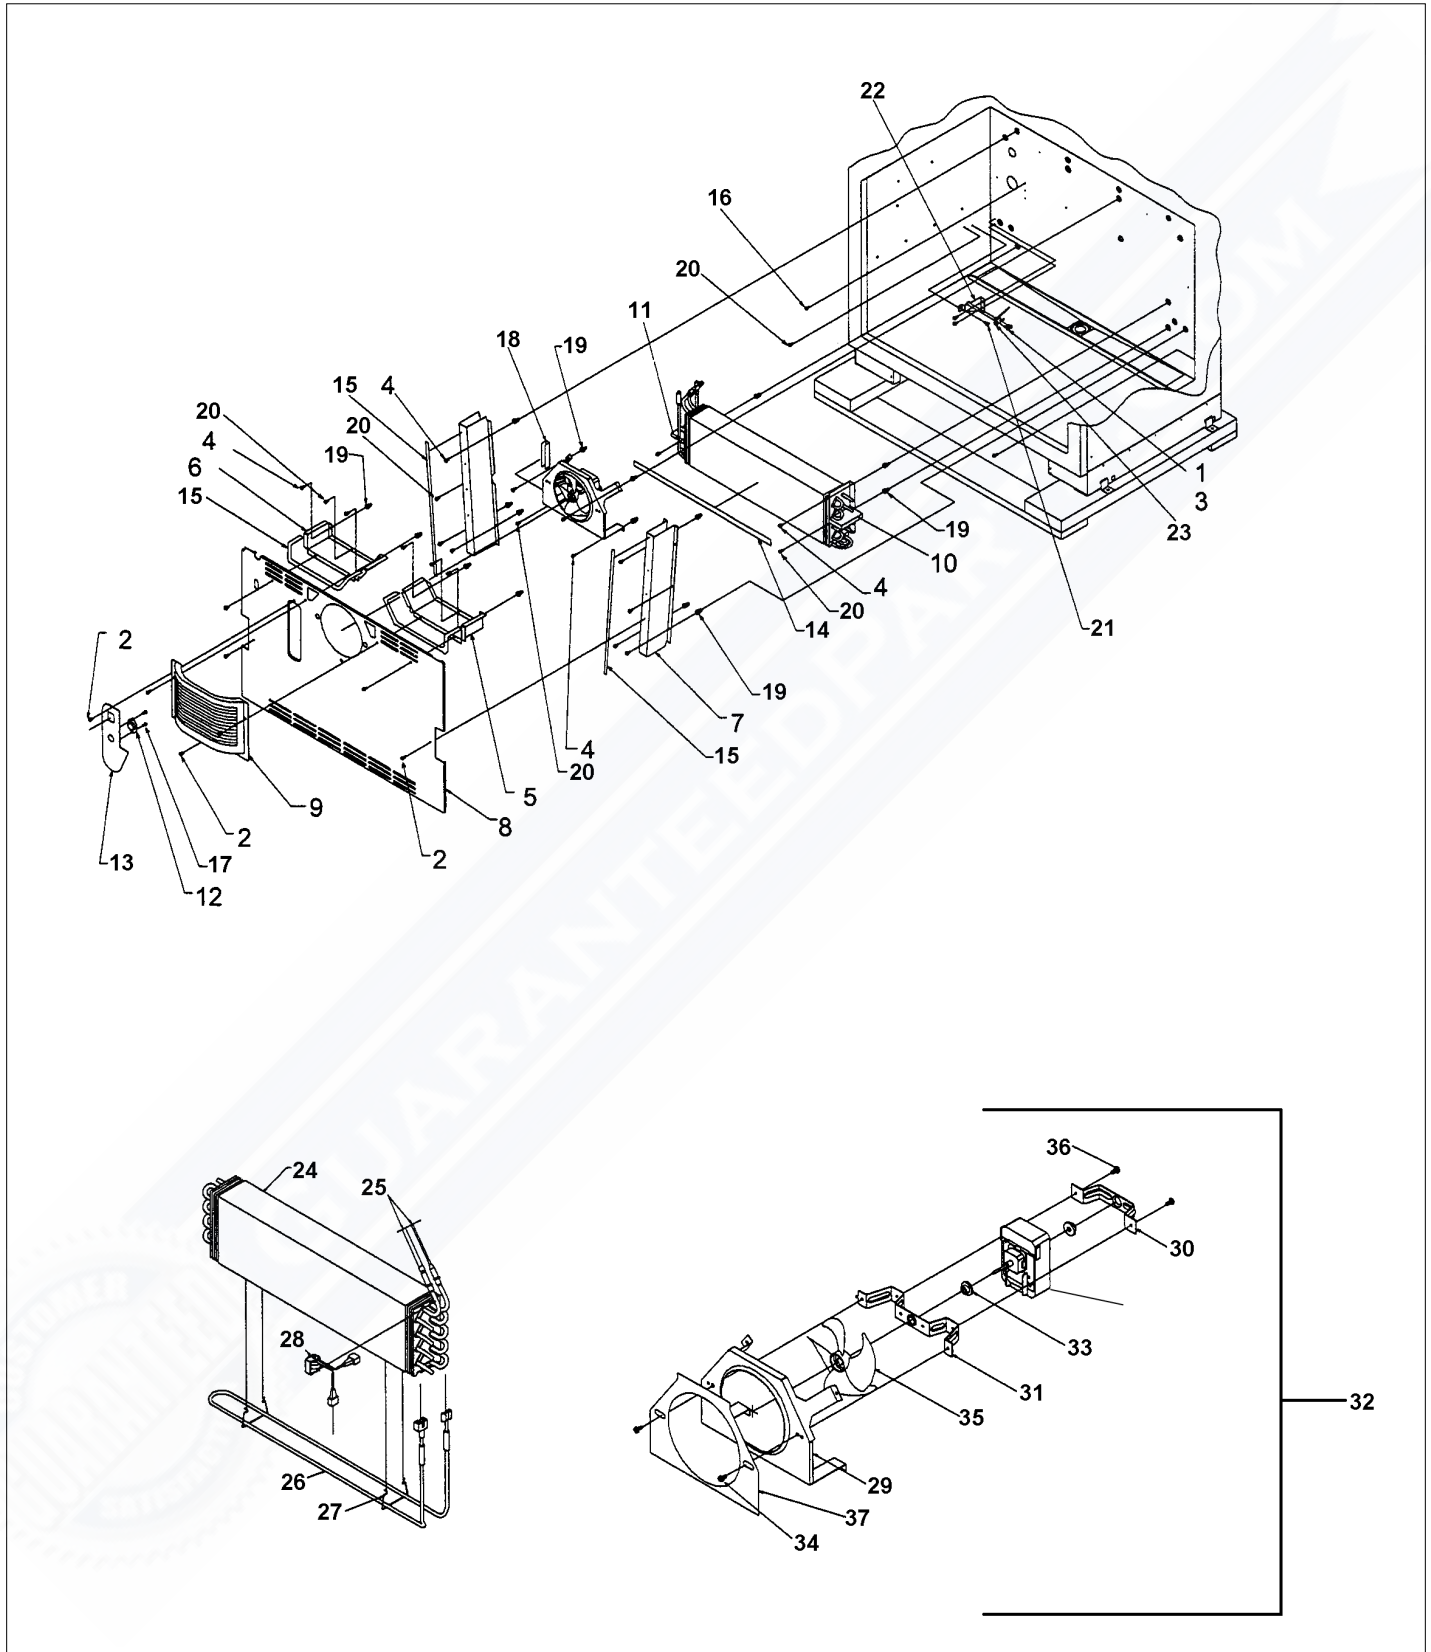

EVAPORATOR AREA

Item	Part No.	Name	Qty	Uom	NOTES
1	M0322202	TIE-WIRE	1	EA	
2	M0211018	Screw, SM	1	EA	
3	M0213105	SCREW-SM	1	EA	
4	M0238616	SCREW-SM	1	EA	
5	K2097169	BRKT DIVIDER R	1	EA	
6	K2097168	BRKT DIVIDER L	1	EA	
7	K2097172	RETURN AIR CHANNEL	1	EA	
8	C9097158WH	COVER EVAP BM 36 *WH*	1	EA	
9	12063301	COVER-FZ FAN V12063301	1	EA	
10	12067201	BLOCK, RH EVAP	1	EA	Not available online / Call for pricing and availability
11	12067301	BLOCK-L EVAP V12067301	1	EA	
12	C8983701	THERMISTOR	1	EA	
13	V12089103	COVER, FZR. SWITCH	1	EA	Not available online / Call for pricing and availability
14	A3189348	GASKET-FOAM VA3189348	1	EA	
15	A3030335	GASKET VA3030335	1	EA	NO LONGER AVAILABLE
16	M0232903	Screw, SE	1	EA	NO LONGER AVAILABLE
17	M0211014	SCREW-SM	1	EA	
18	A3189368	GASKET-FOAM VA3189368	1	EA	
19	M0581001	GROMMET-SCREW VM0581001	1	EA	
20	M0232929	SCREW-SE	1	EA	NO LONGER AVAILABLE
21	M0224416	SCREW-SM	1	EA	
22	K2096589	BRACKET, SW MNT - NLA	1	EA	
23	12401402	SWITCH, FAN	1	EA	NO LONGER AVAILABLE
24	PM910178	BOTTOM MOUNT EVAP	1	EA	
25	031006-000	HEAT EXCHANGER ASM BM 36	1	EA	
26	PJ910030	BOTTOM MOUNT EVAP HEATER	1	EA