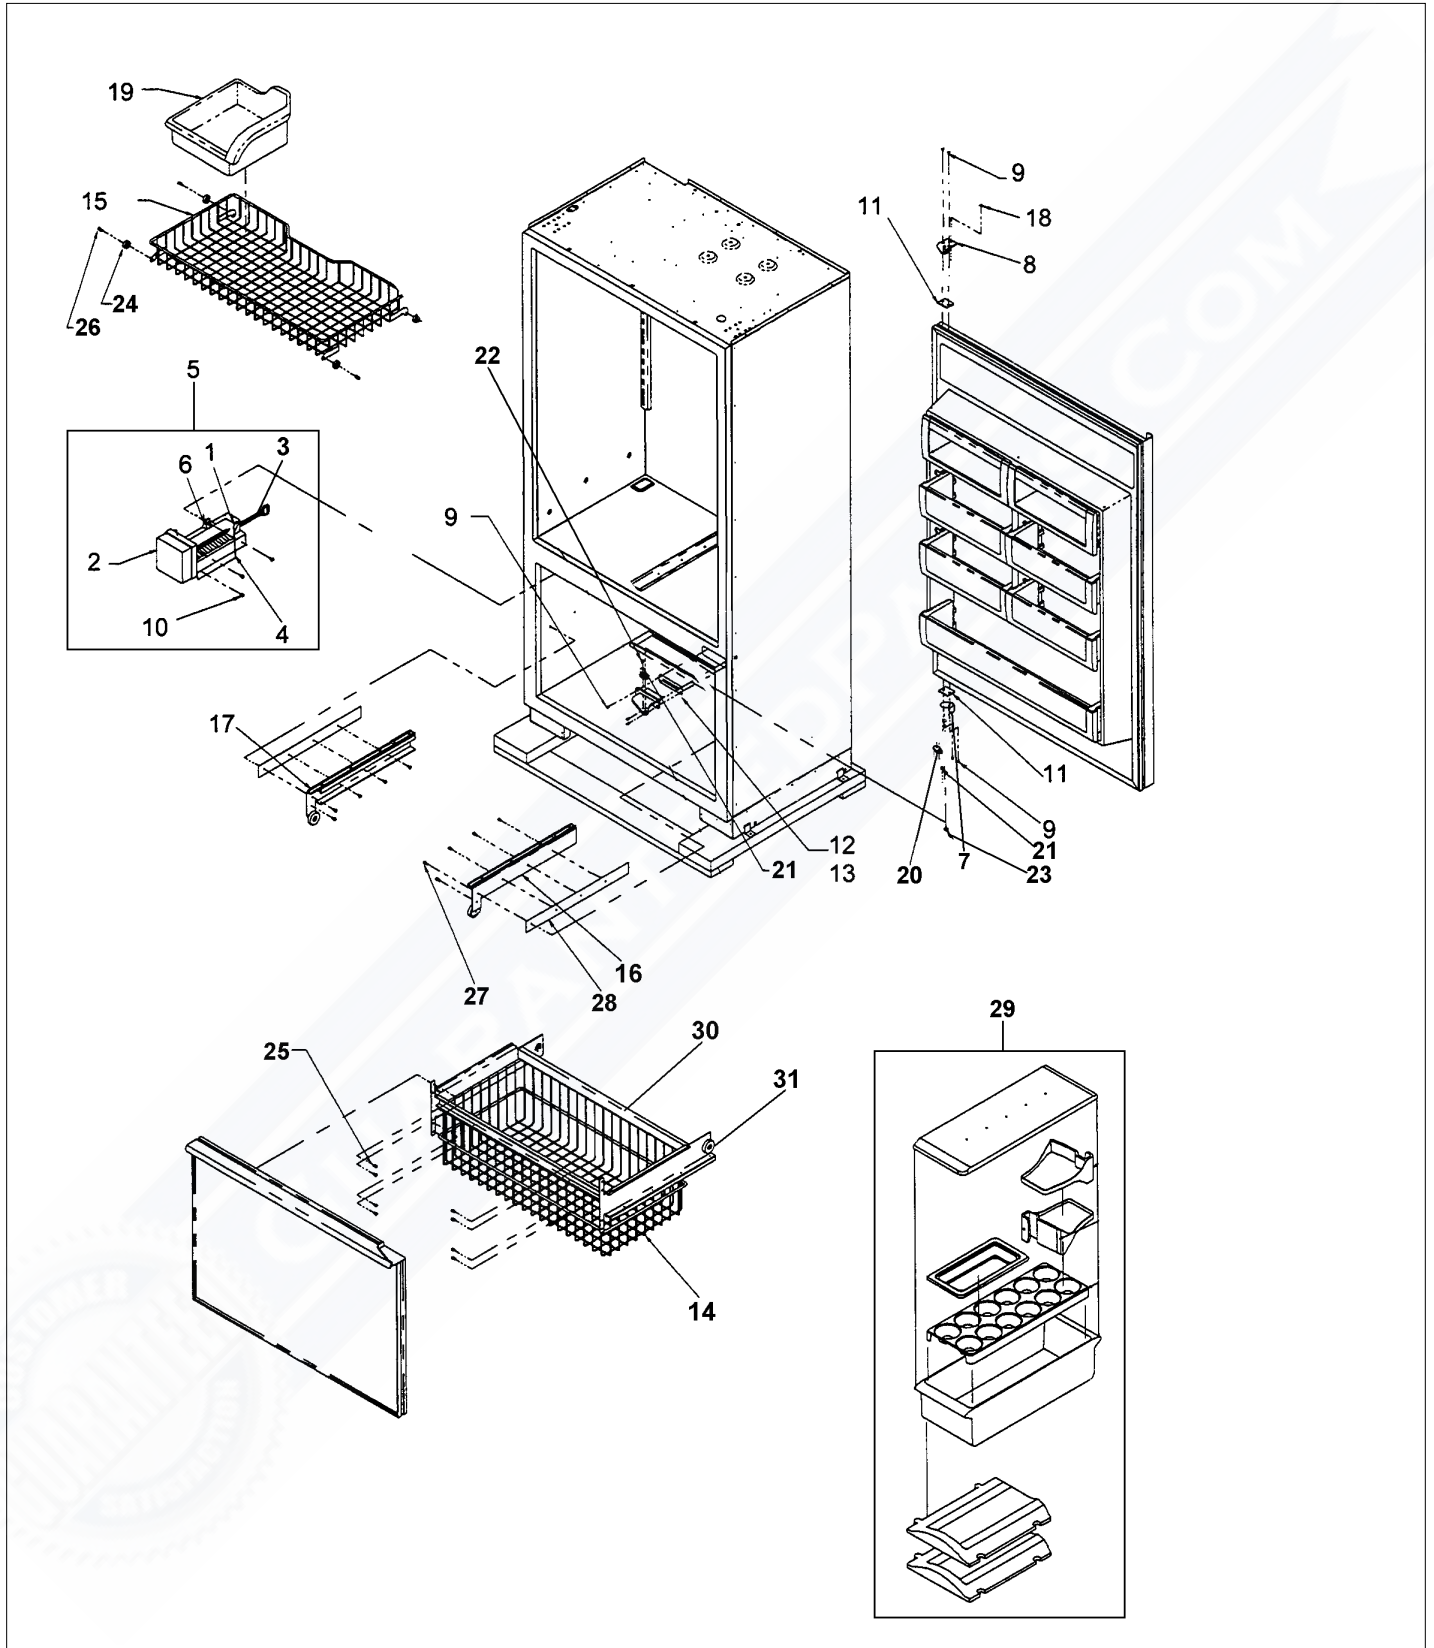

DRAWER

Item	Part No.	Name	Qty	Uom	NOTES
1	PD030155	CLIP-IM FILL CUP	1	EA	
2	V10519806V	COVER-IM	1	EA	Not available online / Call for pricing and availability
3	023112-000	HARNES,ICE MAKER	1	EA	
4	PM910220	ARM-IM SHUTOFF	1	EA	
5	G50911858	ICE MAKER ASM, NLA, order components, see TR-0023C-SP	1	EA	NO LONGER AVAILABLE
6	10526701	CLAMP-WIRE V10526701	1	EA	
7	PC920041	RC LOWER HINGE ASSY LH BTM MT	1	EA	
PC92003 8	PC020250	HINGE ASM, LOWER, BM, RH (PRO/DES)	1	EA	
8	PC920146	PIVOT PLATE ASSY - WC RH BOT	1	EA	
	G50911809	NLA PIVOT PLATE SVC. KIT (BM-RH) NLA	1	EA	
9	M0226233	SUB TO PD920174 - 10 X 7/8 PHILLIPS SMA TRI LOBE SA	1	EA	
10	M0211018	Screw, SM	1	EA	
11	M6096628	SPCR HINGE REP V12530201/V12493901	1	EA	NO LONGER AVAILABLE
12	12068402	SHIM, CENTER HINGE	1	EA	Not available online / Call for pricing and availability
13	K10911852	SHIM-CENTER HINGE	1	EA	
14	G5097163	BASKET BOTTOM ASM BM 36	1	EA	
15	PM010634	BASKET TOP 36 BM FZ	1	EA	
16	G5096594	R BRACKET ASSY - RPLCS J9096618WH	1	EA	NO LONGER AVAILABLE
17	G5096595	L BRACKET ASSY - RPLCS J9096619WH - NLA	1	EA	
18	40370P01	NYLON FLAT WASHER V40370P01	1	EA	
19	PK930056	PAN ICE	1	EA	
20	PC020231	CAM DOOR CLOSURE TOP WHITE	1	EA	NO LONGER AVAILABLE
21	M0272803	WASHER-LOCK	1	EA	
22	M0321202	TIE-ELEC	1	EA