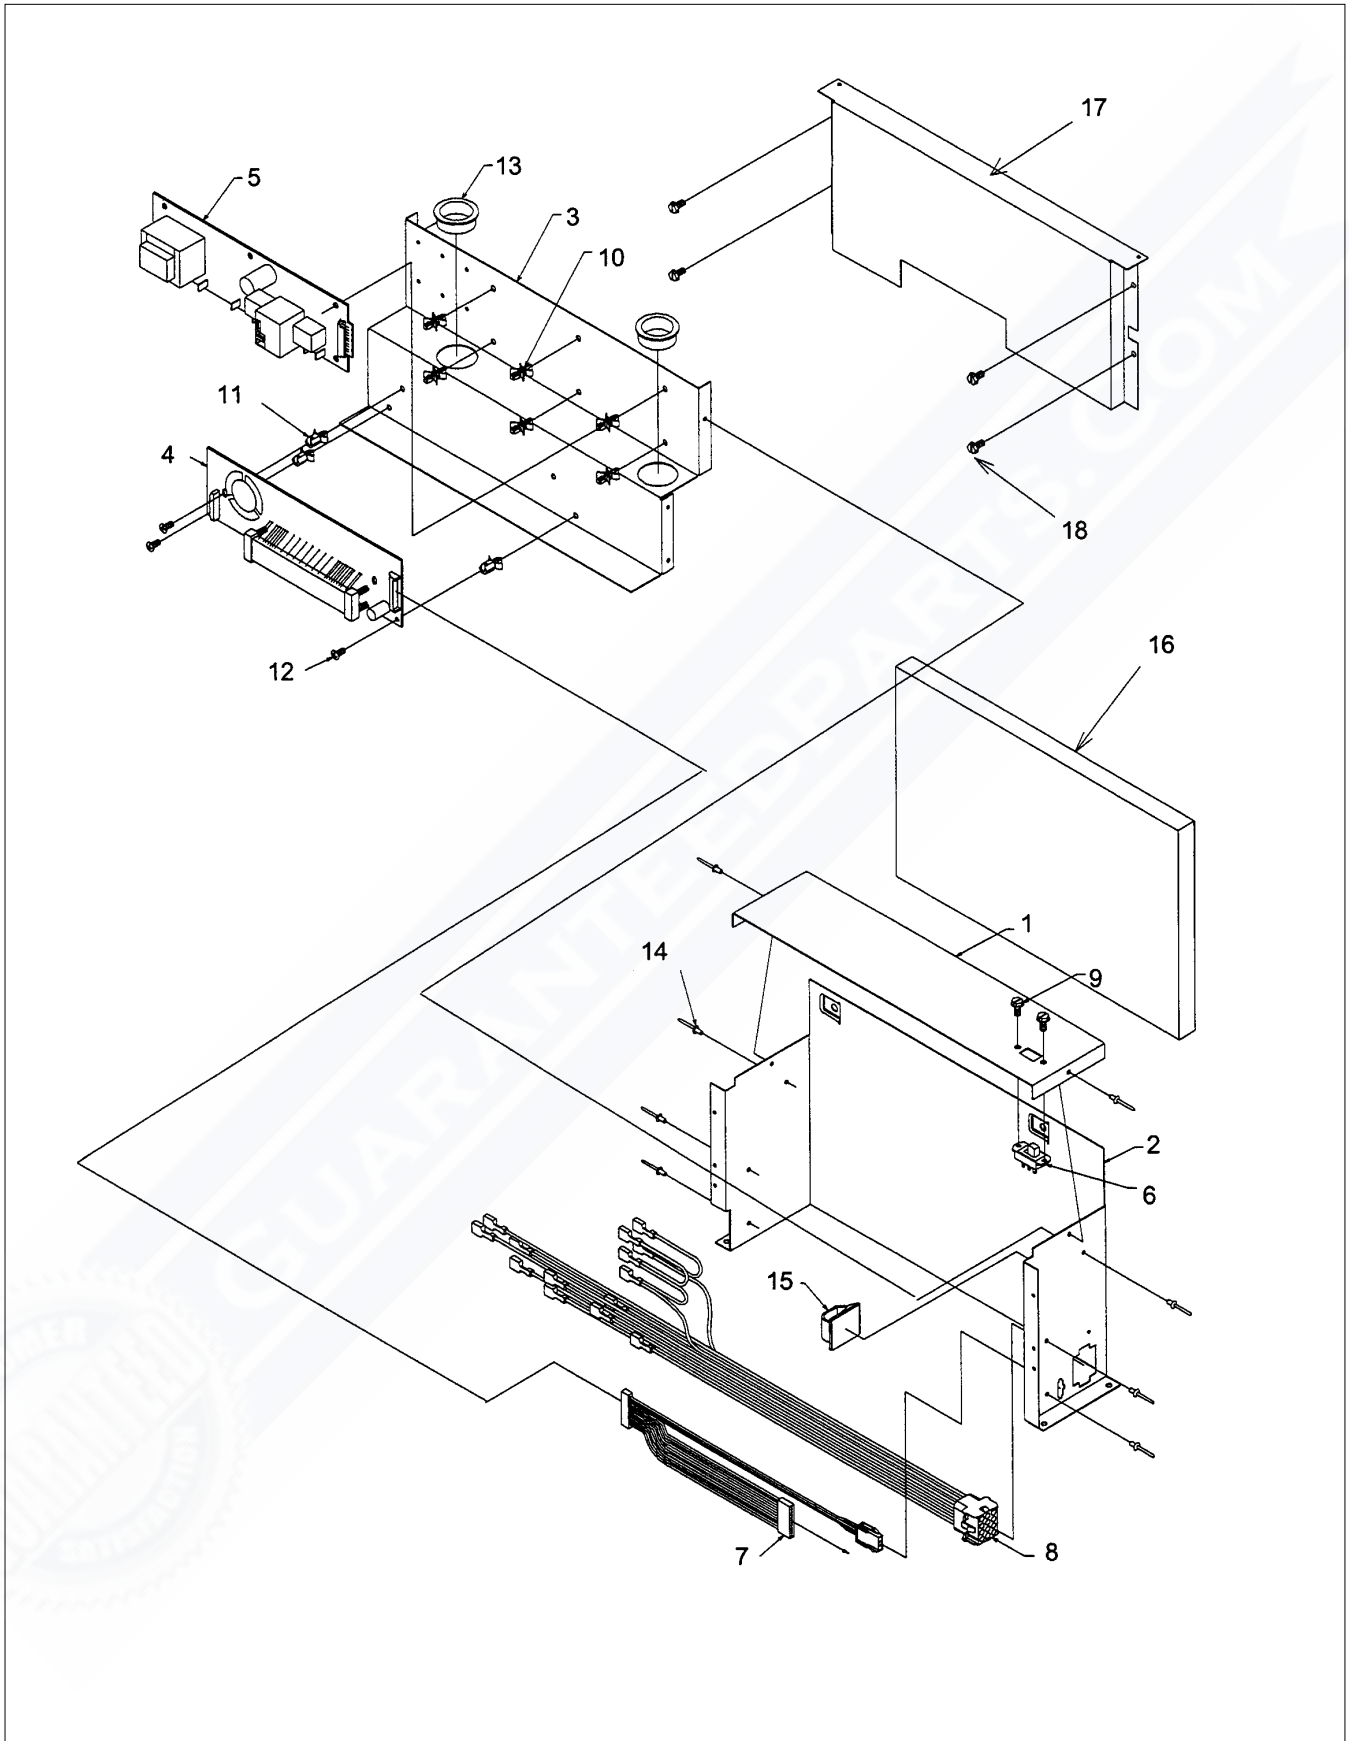

CONTROL ASSY

Item	Part No.	Name	Qty	Uom	NOTES
1	K2096429	SUB TO K2098657 - TOP-CONT BOX 12090801		EA	NO LONGER AVAILABLE
2	K2097709	BOX CONTROL		EA	NO LONGER AVAILABLE
3	K2096430	BRKT-PC 12090901		EA	NO LONGER AVAILABLE
4	002670-000	LOW VOLTAGE BOARD KIT W/HARNESS		EA	
	NOTE	BEFORE 01/22/05		EA	
	PE070728	BOARD LOW VOLTAGE		EA	
	NOTE	ON OR AFTER 01/22/05		EA	
5	005319-000	POWER CONTROL BOARD ASM 5 SERIES		EA	
6	10544502	SWITCH-SLIDE GRN		EA	
7	PE970464	HARNESS LOW VOLT 5 SERIES		EA	
8	PE970465	HARNESS HIGH VOLT		EA	
9	M0223816	SCREW-TR		EA	NO LONGER AVAILABLE
10	M0585504	SUPPORT PC BOARD		EA	
11	M0585506	SUPPORT		EA	
12	PD020013	TYPE "AB" #6 X 3/8 PH PAN HD. SMS		EA	
13	A4554817	BUSHING-SNAP VA4554817		EA	
14	PC040010	POP RIVET (.063/GR -.125) GAMD42-A		EA	
15	M0104106	CLIP-CORD VM0104106		EA	
16	12074703	INSUL-CONT BOX V12074703		EA	NO LONGER AVAILABLE, Not available online / Call for pricing and availability
17	K2096431	FRONT-CONT PANEL 12091001		EA	
18	M0238616	SCREW-SM		EA	
#	M0288120	NUT-SPEED VM0288120		EA	