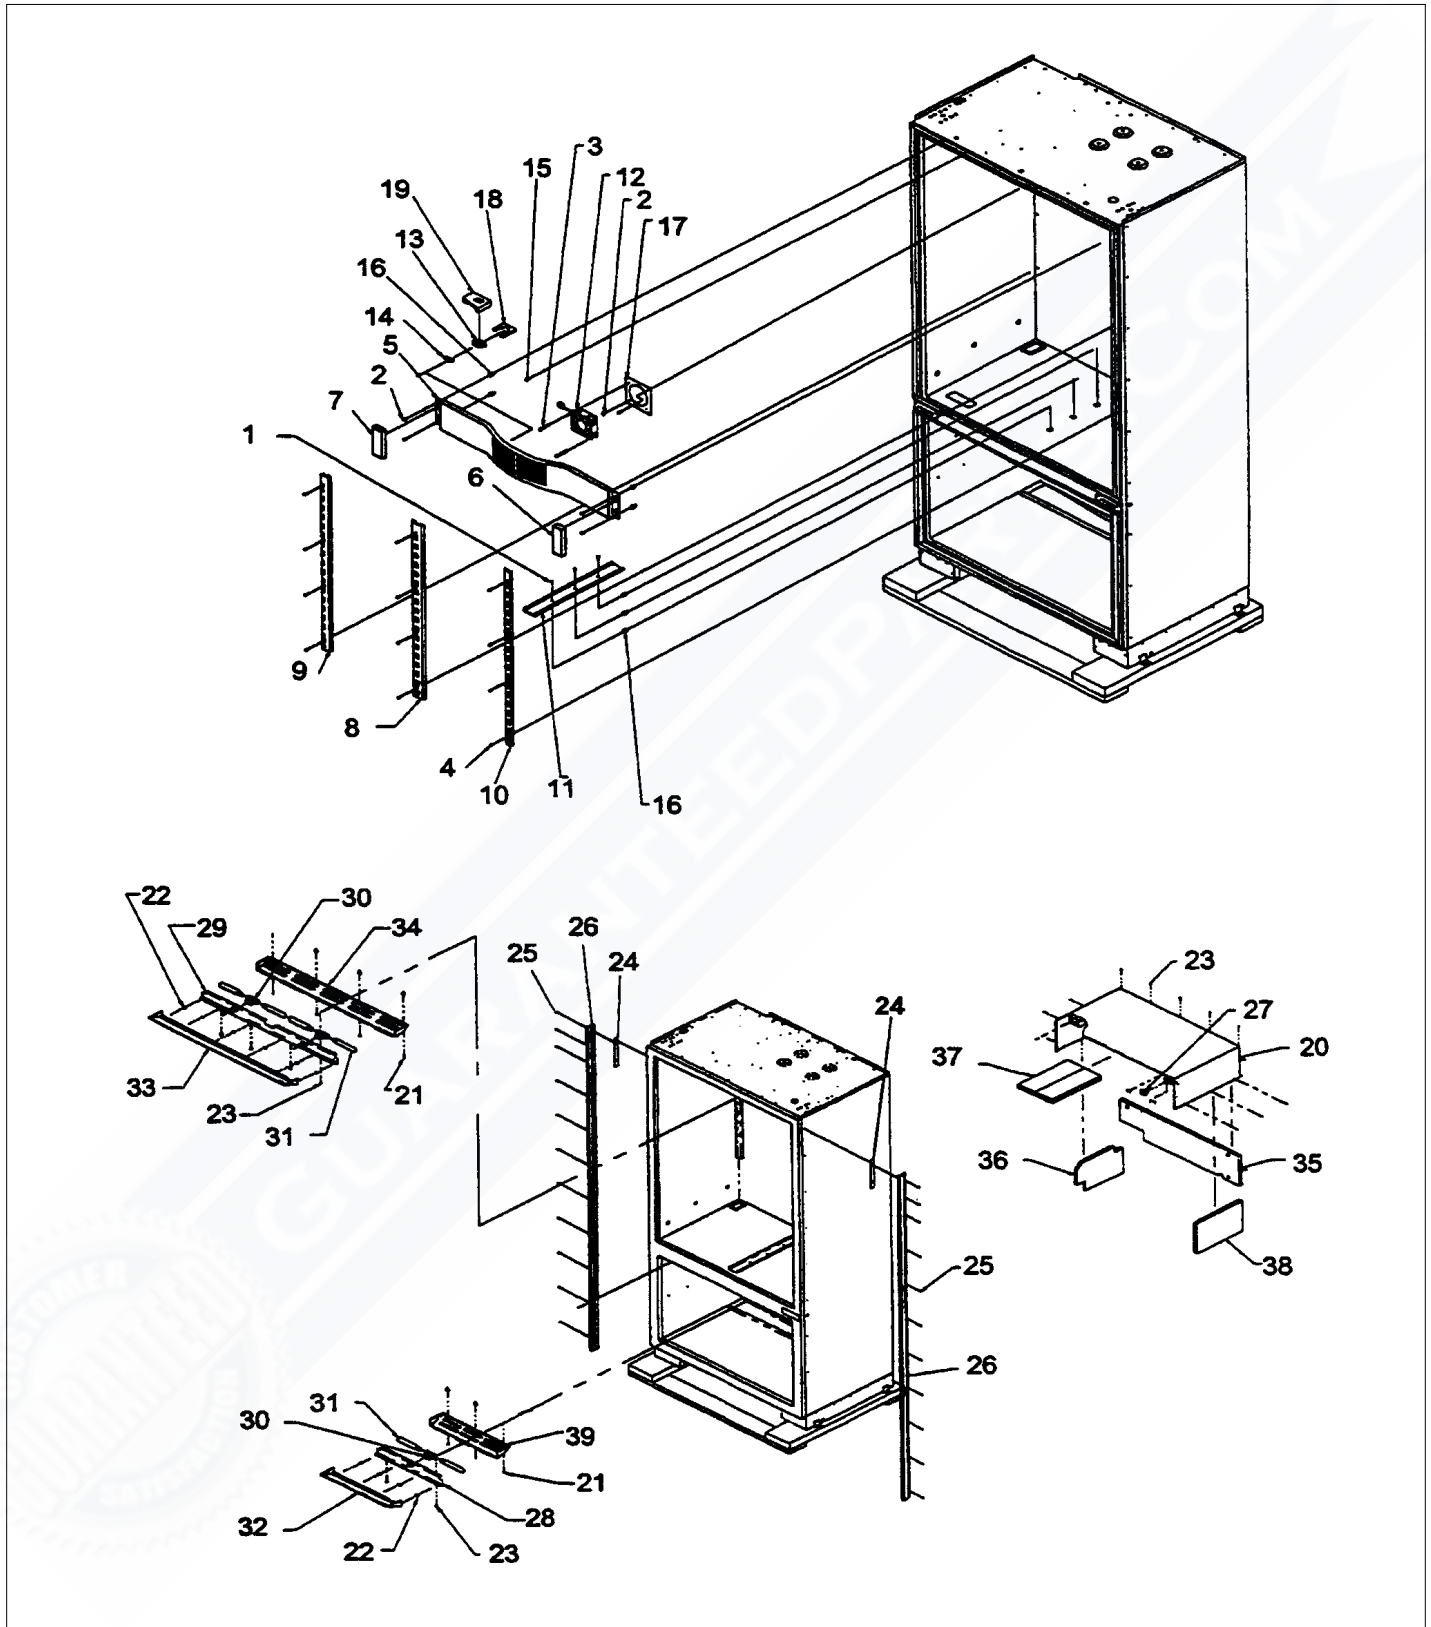

LADDERS

Item	Part No.	Name	Qty	Uom	NOTES
1	M0238616	SCREW-SM	1	EA	
2	M0211018	Screw, SM	1	EA	
3	M0218137	SCREW-SM	1	EA	NO LONGER AVAILABLE
4	M0234005	SCREW-TF	1	EA	
5	12067401	FAN COVER	1	EA	
6	12070201	CAP-R FAN COVER V12070201	1	EA	
7	12070202	CAP-L FAN COVER V12070202	1	EA	
8	12071501	LADDER-CTR CANT V12071501	1	EA	
9	12071601	LADDER-L SIDE CANT V12071601	1	EA	NO LONGER AVAILABLE
10	12071701	SUB TO PK020074 - LADDER-R SIDE CANT	1	EA	NO LONGER AVAILABLE
11	12118901	TRACK-DELI DRAWER	1	EA	
12	013112-000	AXIAL FAN	1	EA	
13	C8983701	THERMISTOR	1	EA	
14	12090301	CLIP-S V12090301	1	EA	
15	M0232903	Screw, SE	1	EA	NO LONGER AVAILABLE
16	M0581001	GROMMET-SCREW VM0581001	1	EA	
17	K2096475	FAN MOUNTING PLATE	1	EA	
18	12404901	GASKET-THERM V12404901	1	EA	
19	12406001	INSULATION, THERMAL	1	EA	Not available online / Call for pricing and availability
20	G3096601	MC COVER WELD	1	EA	NO LONGER AVAILABLE, Not available online / Call for pricing and availability
21	M0238846	SCREW-SHLDR	1	EA	
22	M0108201	CLIP-S	1	EA	NO LONGER AVAILABLE
23	M0238616	SCREW-SM	1	EA	
24	12135402	SHIM-CAB TRIM	1	EA	
25	M0220417	SCREW-TC	1	EA