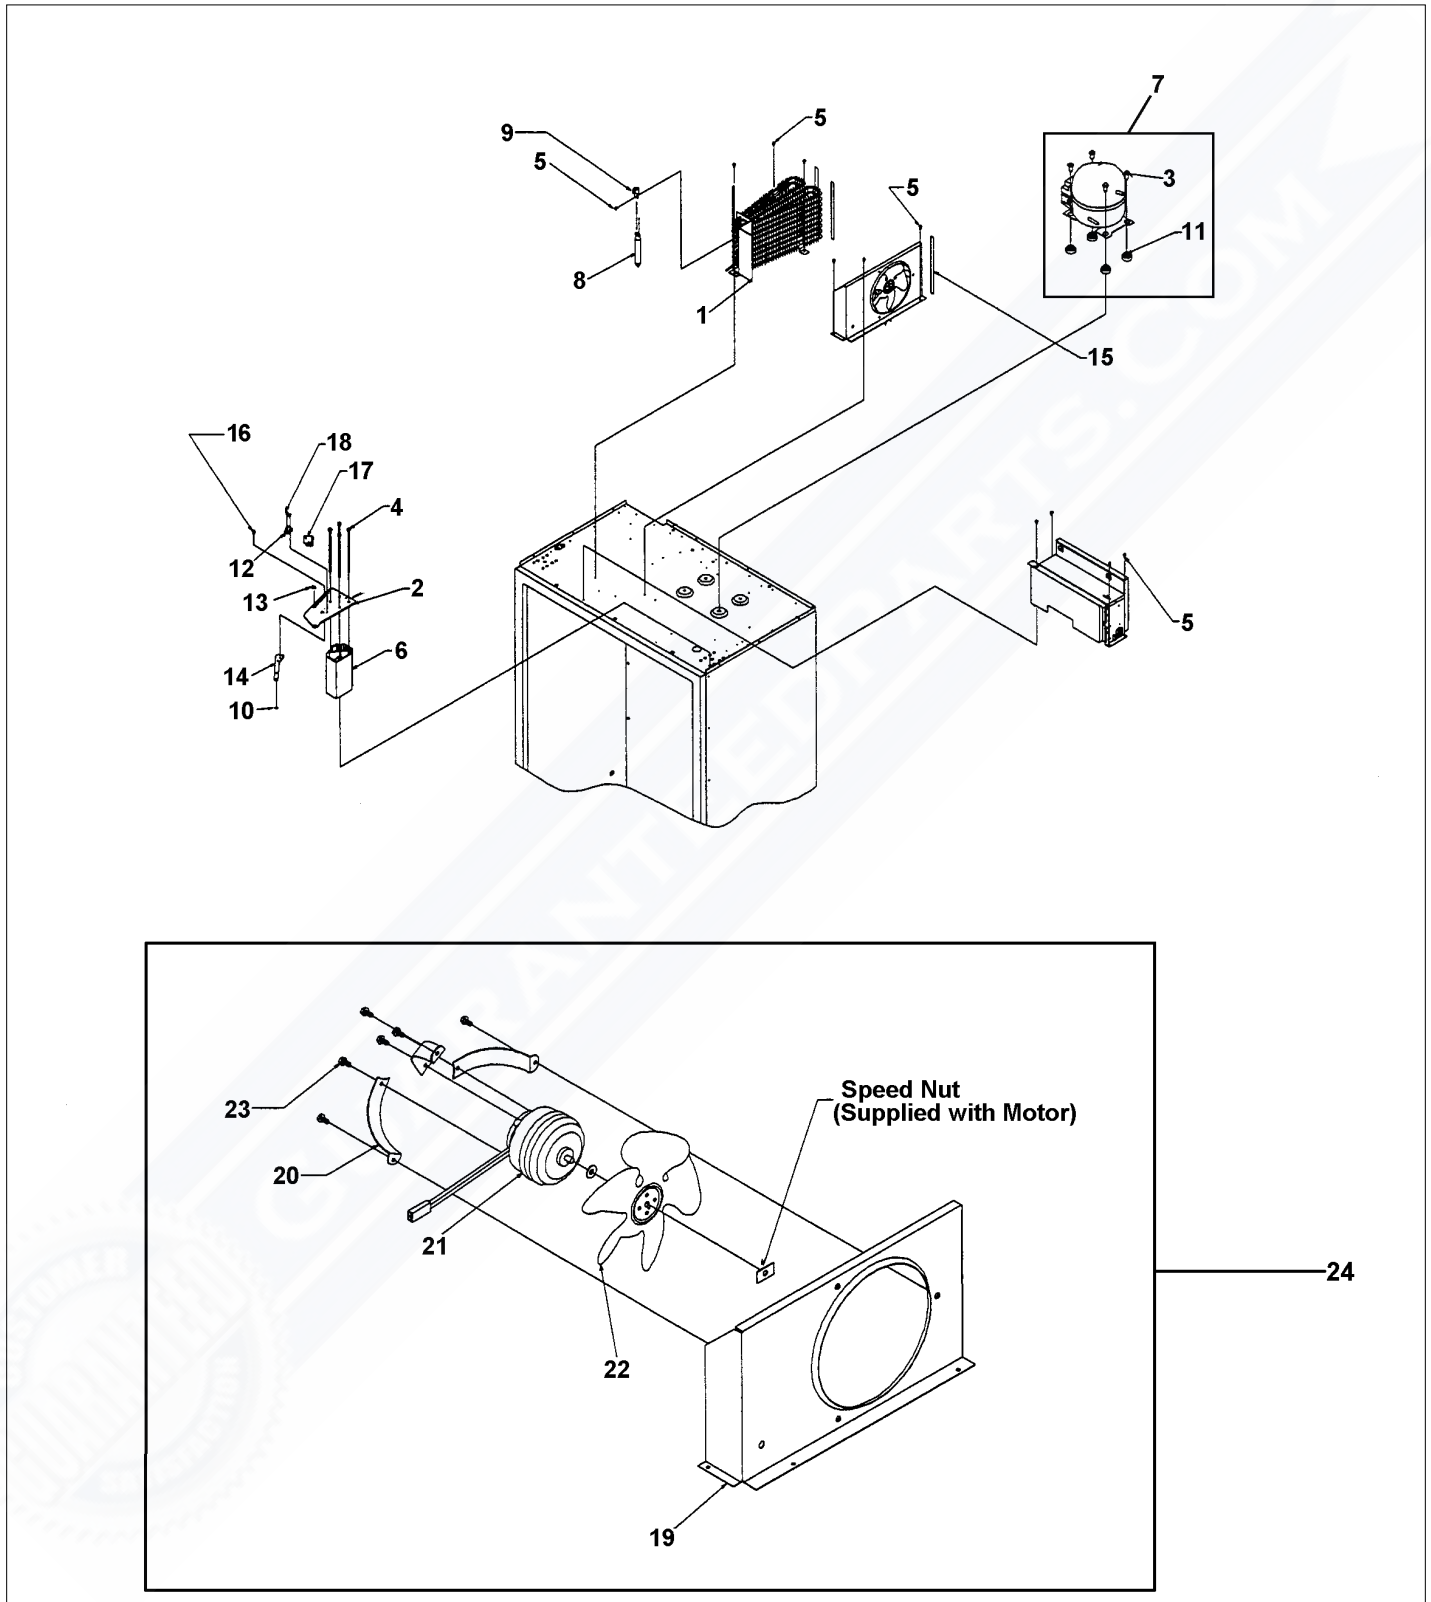

TOP HINGES

Item	Part No.	Name	Qty	Uom	NOTES
1	068353-000	CONDENSER ASM W/COPPER ENDS	1	EA	
2	PC920065	TOP HINGE ASSY(VCBB362LSS)	1	EA	NO LONGER AVAILABLE
	PC920064	RIGHT TOP HINGE ASSEMBLY	1	EA	NO LONGER AVAILABLE
3	M0221523	SCREW - SHLDR	1	EA	
4	M0206313	SCREW-MACH	1	EA	
5	M0238616	SCREW-SM	1	EA	
6	12067901	EXTRSN-TOP HINGE V12067901	1	EA	
7	G5097976	Compressor Assembly (Includes Drier)	1	EA	
NI	011666-000	INVERTER,CMPR,ASM, see 2018-01AP before ordering	1	EA	
8	084132-000	DRIER, SVRC	1	EA	
9	10547001	CLIP-DRIER V10547001	1	EA	
10	40370P01	NYLON FLAT WASHER V40370P01	1	EA	
11	10835901	GROMMET RUBBER V10835901	1	EA	
12	G50911866	LIGHT CUT OFF SERVICE KIT	1	EA	
PE950110	003471-000	SWITCH SNAP-ACTION BM 36	1	EA	
13	12348701	BUMPER-DOOR STOP V12348701	1	EA	
14	PC920068	ARM DOOR STOP LH	1	EA	
	PC920066	ARM, DOOR STOP, RH	1	EA	NO LONGER AVAILABLE
15	A3189370	GASKET, FOAM	1	EA	
16	M0220942	SCREW-SHLDR	1	EA	
17	12140701	COVER-SWITCH V12140701	1	EA	
18	M0234005	SCREW-TF	1	EA	
19	K2196428	SHROUD, CONDENSER FAN	1	EA	Not available online / Call for pricing and availability
20	10582501	Bracket, Condenser Motor	1	EA	
21	10522103	MOTOR-PSC	1	EA