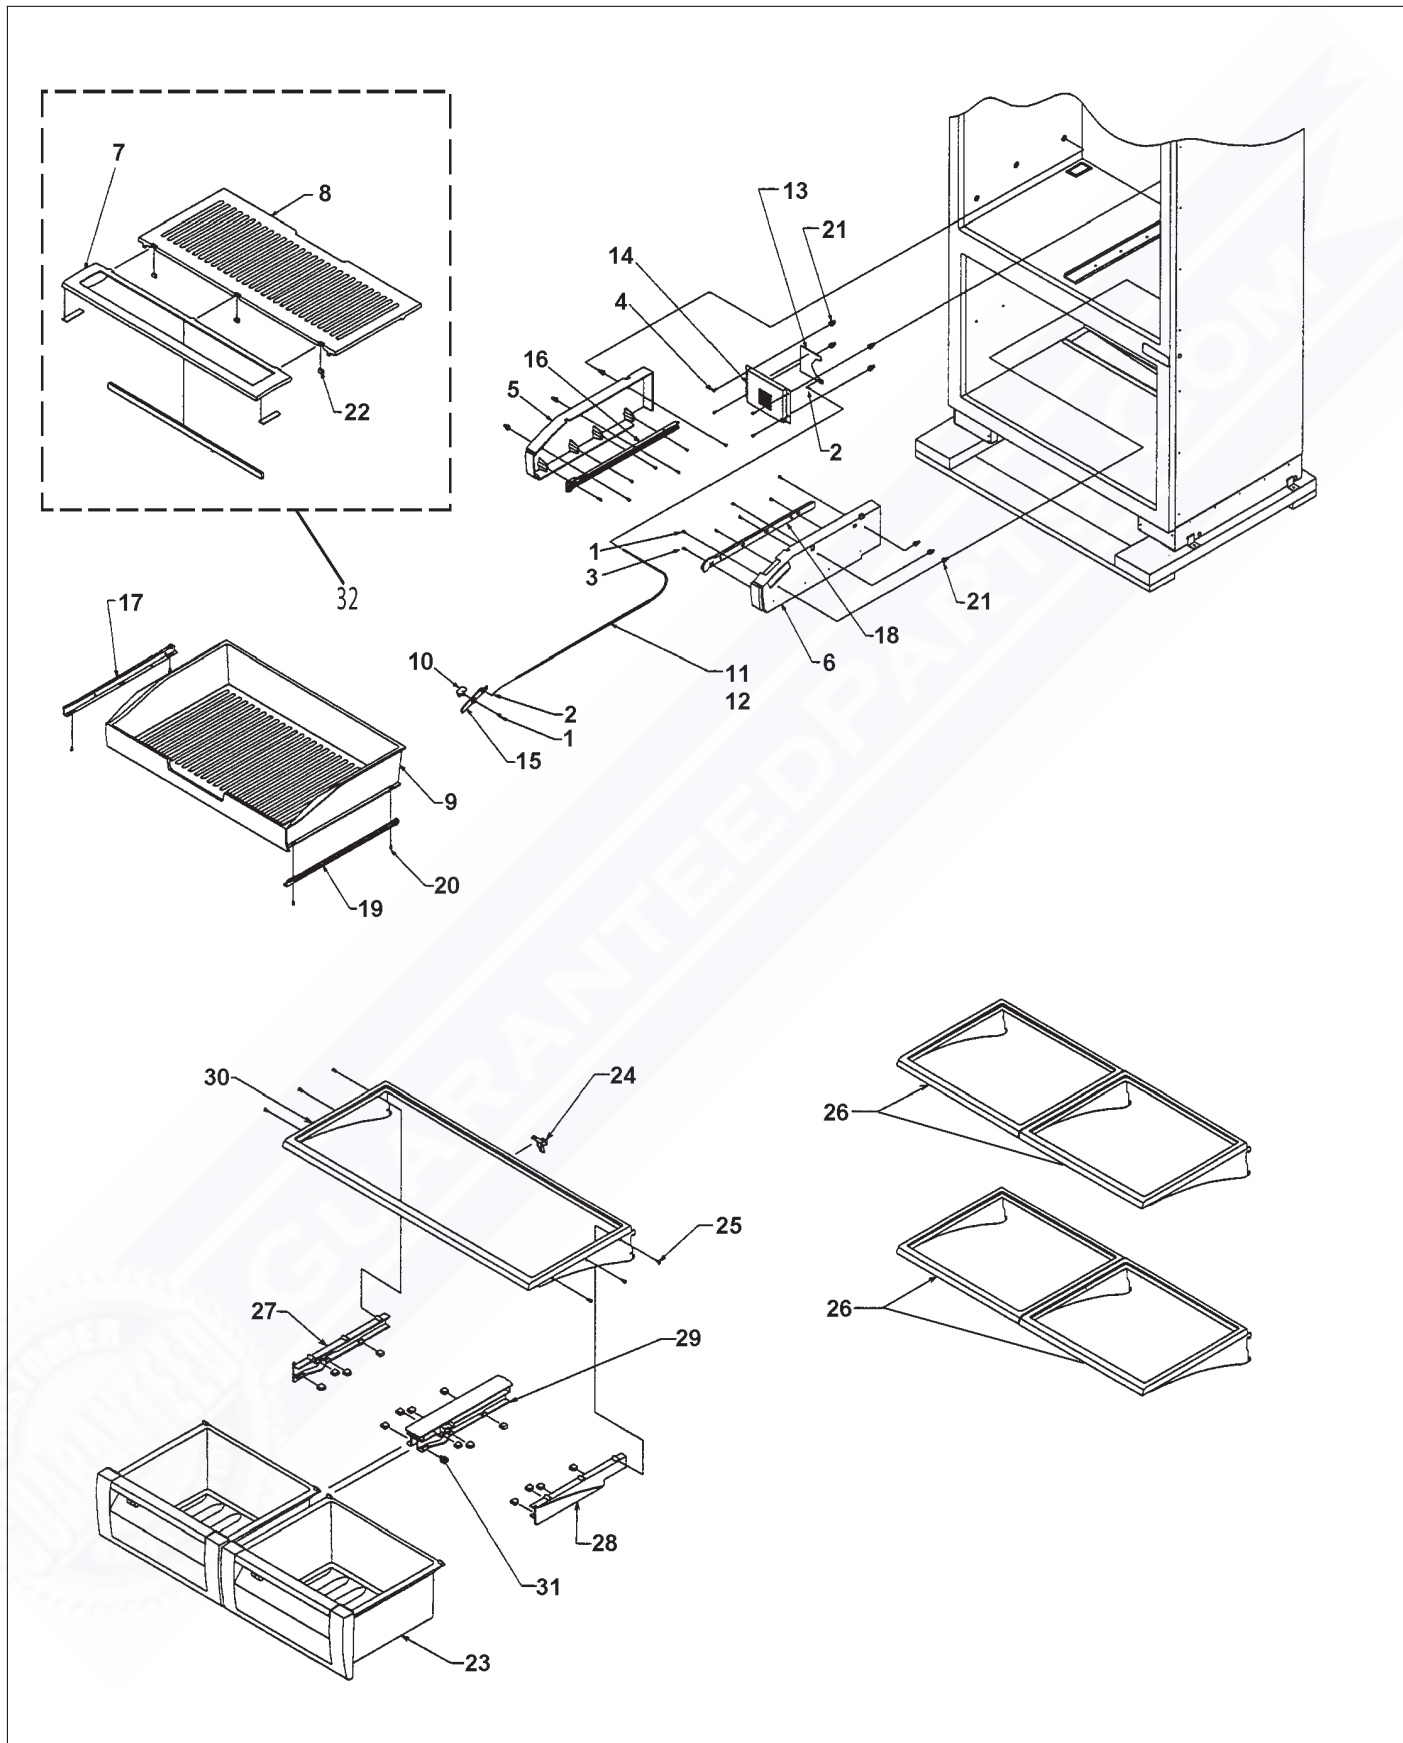

SHELVING

Item	Part No.	Name	Qty	Uom	NOTES
1	M0211018	Screw, SM		EA	
2	M0213105	SCREW-SM		EA	
3	M0215318	SCREW-SM		EA	
4	M0238616	SCREW-SM		EA	
5	V12202601	SUPPORT-L DRAWER # - NLA		Wholesale Price	NO LONGER AVAILABLE
6	V12073003	SUPPORT-R DRAWER #		Wholesale Price	
7	V12223207	DELI LID ASSY 36 BM		Wholesale Price	
	NOTE	(MUST ORDER ITEM 32)		EA	
8	PK930043	DELI TOP ASSEMBLY		EA	
	NOTE	(MUST ORDER ITEM 32)		EA	
9	V12073303	DRAWER-DELI 36" BM		Wholesale Price	
10	V12073401	KNOB-DELI CONT		Wholesale Price	
11	12073501	TUBE-PLASTIC		EA	
12	12073505	TUBE-PLASTIC		EA	
13	V12073601	SLIDE-DELI CONT		EA	NO LONGER AVAILABLE
14	V12073701	COVER-DELI CONT		Wholesale Price	NO LONGER AVAILABLE
15	V12070501	GLIDE-DELI KNOB #		EA	NO LONGER AVAILABLE
16	12073901	GLIDE-L SUPPORT V12073901		EA	
17	12073902	GLIDE-L DRAWER V12073902		EA	
18	12073903	GLIDE-R SUPPORT V12073903		EA	
19	12073904	GLIDE-R DRAWER V12073904		EA	
20	M0224128	SCREW-SM		EA	
21	M0581001	GROMMET-SCREW VM0581001		EA	
22	12486202	CLIP-DELI TOP 36" REPL V12486201		EA	
	NOTE	(MUST ORDER ITEM 32)		EA	
23	V12056902	CRISPER PAN ASSY 36" BM		Wholesale Price