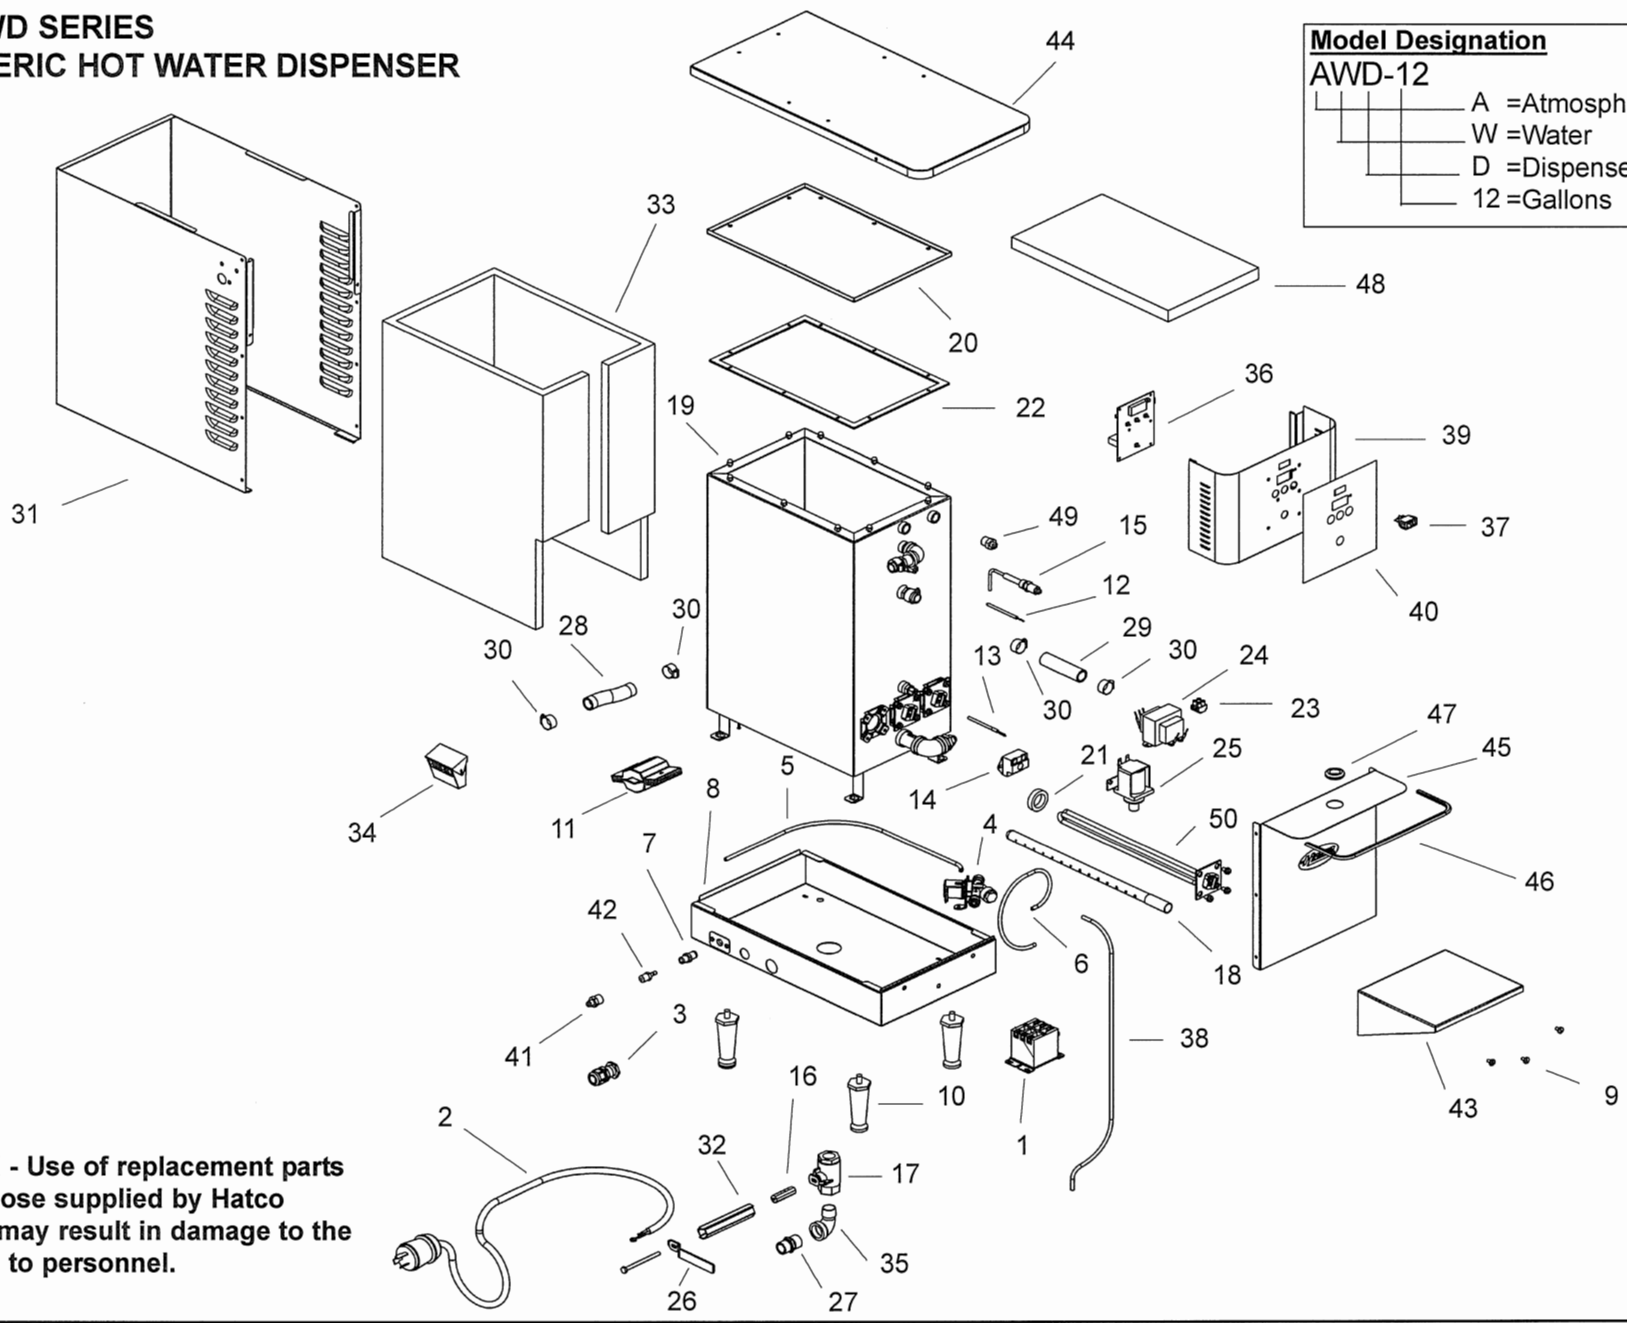

⚠ CAUTION - Use of replacement parts other than those supplied by Hatco Corporation may result in damage to the unit or injury to personnel.

PARTS COMMON TO ALL AWD MODELS

ITEM	DESCRIPTION	PART NO.	QTY.	ITEM	DESCRIPTION	PART NO.	QTY.
1	Contacto 50A, 24 VAC	02.01.167.00	1	25	Dispense Valve	03.02.032.00	1
2	Power Cord Assembly- 30A, 250 Volt	02.18.122.00	1	26	Handle for Ball Valve	03.02.038.00	1
3	Cord Grip	02.20.259.00	1	27	Brass Hose Connector w/Shoulder	03.05.058.00	1
4	Fill Solenoid Valve	R03.02.040.00	1	28	Hose, Delimer	03.40.089.00	1'
5	Water Fill Tube	03.40.081.00	2'	29	Hose, Dispense	03.40.089.00	1'
6	Tank Inlet Tube	03.40.081.00	2'	30	Hose Clamp	03.40.080.00	4
7	Bulkhead Union Fitting	03.40.085.00	1	31	Jacket, White Granite	04.36.009.00	1
8	Base, Warm Red	04.36.007.00	1	32	Valve extension 5.125" (130 mm)	04.36.017.00	1
9	Screw, Drip Pan	05.04.149.00	3	33	Insulation, Tank	05.05.034.00	1
10	Leg, 4" (102 mm)	05.30.065.00	4	34	Fill Cup with Cover Assembly	R05.30.050.00	1
11	Water Conditioning Magnet	05.30.087.00	1	35	Brass Elbow 3/4" (19 mm)	03.08.012.00	1
12	Thermistor Probe- Temperature-Upper	02.01.203.00	1	36	Water Level Control Board	02.01.189.00	1
13	Thermistor Probe Temperature/Level-Lower	02.01.204.00	1	37	On/Off Rocker Switch	02.19.081.00	1
14	High Limit-Surface Mount	02.16.121.00	1	38	Outlet Tube	03.40.081.00	2'
15	Probe with bend-LWCO	02.40.045.00	1	39	Front Housing, White Granite	04.36.013.00	1
16	Value Extension 2" (51 mm)	03.02.029.00	1	40	Decal Overlay	07.03.430.00	1
17	Ball Valve-Stainless Steel	03.02.038.00	1	41	Flare Connection	03.40.078.00	1
18	Inlet Tube	03.40.086.00	1	42	Stem Adapter Fitting	03.40.084.00	1
19	Water Tank Assembly	04.36.005.00	1	43	Drip Tray	04.36.008.00	1
20	Tank Lid	04.36.006.00	1	44	Top Cover, Warm Red	04.36.011.00	1
21	Gasket, Heating Element	05.06.005.00	3	45	Front Cover, White Granite	04.36.012.00	1
22	Gasket, Tank Lid	05.06.076.00	1	46	Rubber Channel Gasket	05.06.002.00	1
23	Terminal Block-2 Pole	02.15.050.00	1	47	Grommet, Rubber	05.06.075.00	1
24	Transformer 208/240 Volt-24 Volt	02.17.046.00	1	48	Isulation, Top	05.05.059.00	1
				49	Nipple, Push-On	03.40.083.00	1