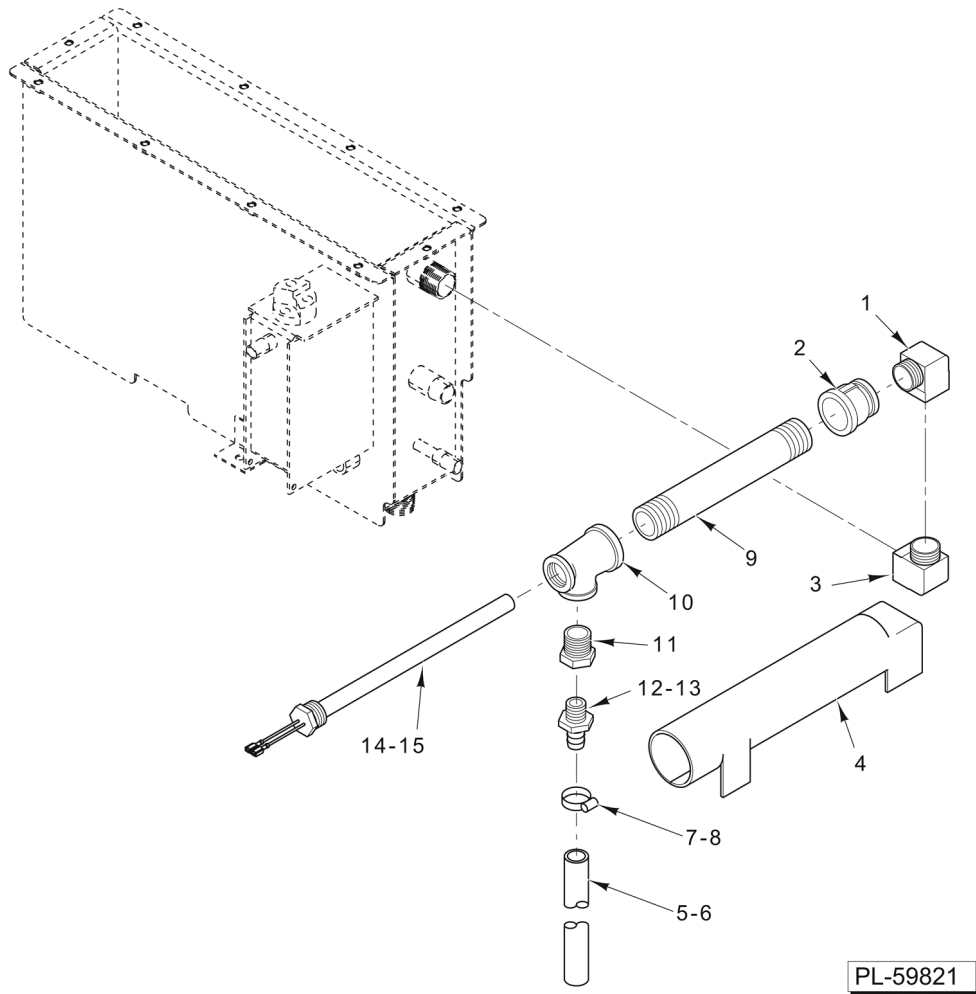

GENERATOR MANIFOLD (3-PAN)

GENERATOR MANIFOLD (3-PAN)

ILLUS.	PART NO.	NAME OF PART	AMT.
PL-59821			
1	FP-090-70	Elbow 3/4 Pipe 90 Deg. (Brass).....	1
2	FP-083-99	Coupling - Reducing 1 to 3/4 (Brass).....	1
3	FP-090-70	Elbow 3/4 Pipe 90 Deg. (Brass).....	1
4	00-856774-00001	Insulation - Super Heater.....	1
5	00-557475	Hose 5/8 ID x 0.955 OD (1.66 Ft.) (Blue).....	1
6	00-557792	Hose (White).....	1
7	00-557718	Clamp - Hose #10 (For Blue Hose).....	1
8	00-557846	Clamp - Hose (29mm) (For White Hose).....	1
9	FP-090-49	Pipe 1 x 8 (Brass).....	1
10	FP-019-40	Tee - Pipe 1 x 3/4 x 3/4 (Brass).....	AR
11	FP-027-22	Bushing - Pipe 3/4 to 1/2 (Brass) (For White Hose).....	1
12	FP-090-31	Fitting - Hose 5/8 Hose to 3/4 MPT (Brass) (For Blue Hose).....	1
13	FP-091-09	Fitting - Hose 3/4 Hose to 1/2 MPT (Brass) (For White Hose).....	1
14	00-856709-00001	Heater - Super Heater (208/240 V.).....	1
15	00-856709-00002	Heater - Super Heater (480 V.).....	1