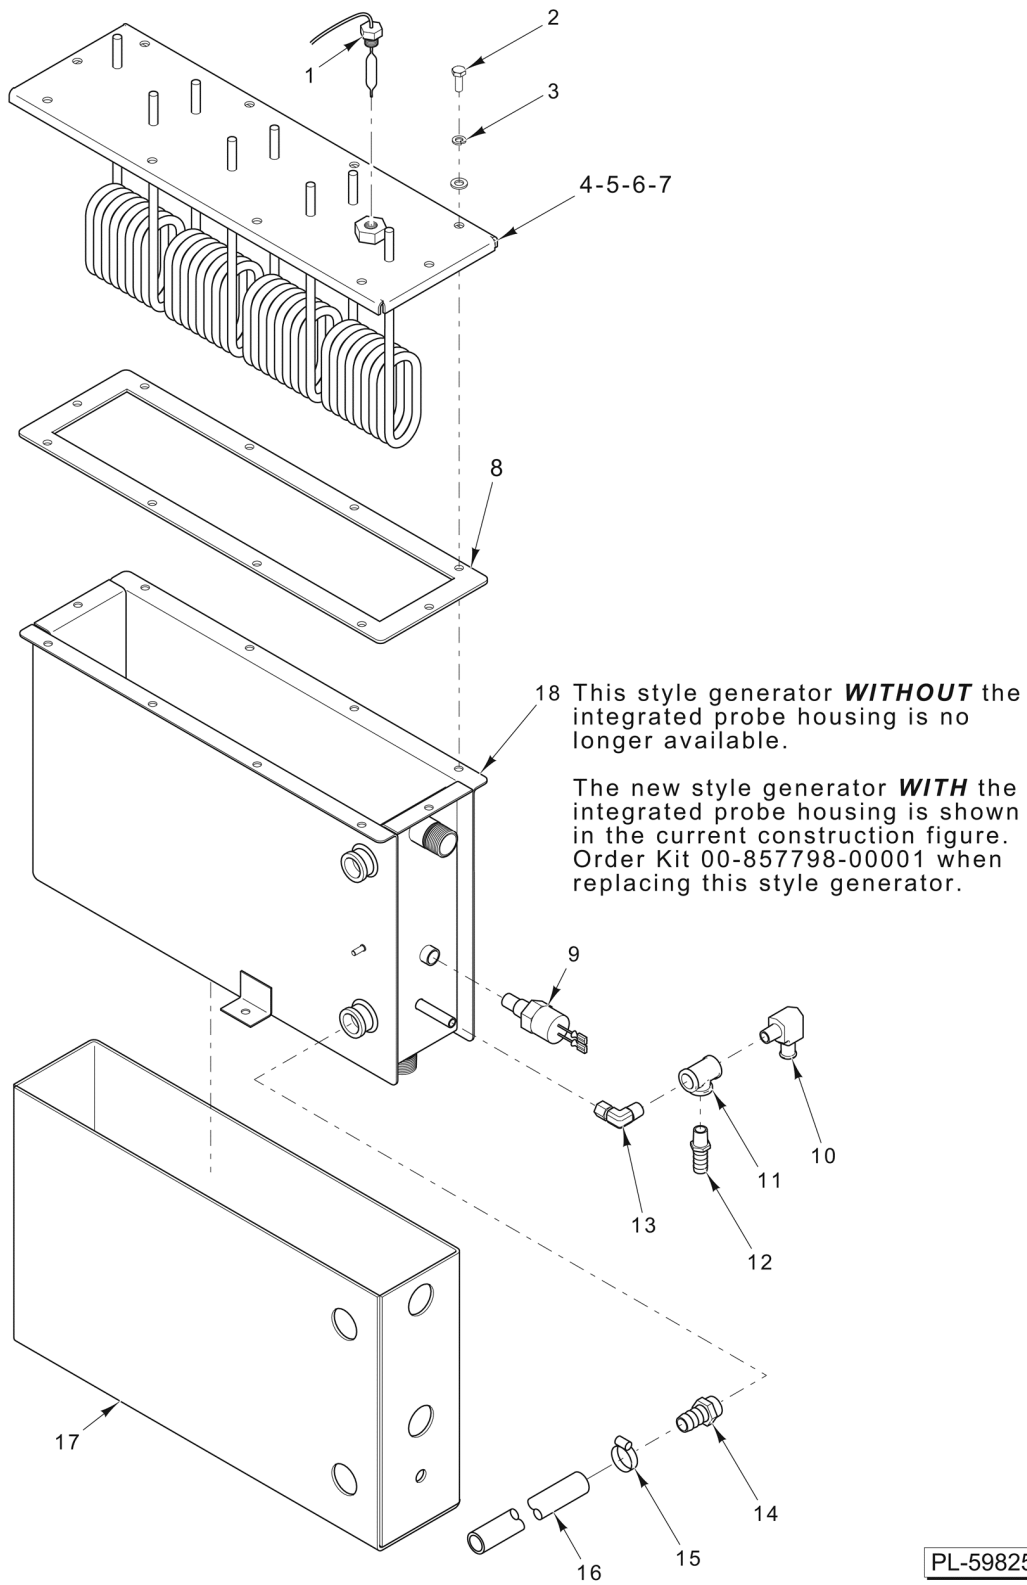

PL-59825

**GENERATOR ASSEMBLY
(BEFORE S/N 463003747)**

**GENERATOR ASSEMBLY
(BEFORE S/N 463003747)**

ILLUS.	PART NO.	NAME OF PART	AMT.
PL-59825			
1	00-913102-00404	Kit - High Limit Probe (Includes Clip).....	1
2	SC-041-01	Cap Screw 1/4-20 x 3/4 Hex Hd. (SST).....	10
3	WL-006-17	Lockwasher 1/4 Helical (SST).....	10
4	00-858460-00001	Element - Heating (208/240 V., 15 kW).....	1
5	00-858460-00002	Element - Heating (208/240 V., 8.5 kW).....	1
6	00-858460-00003	Element - Heating (277 V., 15 kW).....	1
7	00-858460-00004	Element - Heating (277 V., 8.5 kW).....	1
8	00-856711-00001	Gasket - Generator.....	1
9	00-856768-00001	Probe - Hold Temperature.....	1
10	FP-090-55	Fitting - Hose 1/2 Hose x 1/4 NPT (Brass).....	1
11	FP-019-08	Tee - Pipe 1/4 x 1/4 x 1/4 (Brass).....	1
12	FP-090-59	Fitting - Hose 1/2 Hose to 1/4 MPT (Brass).....	1
13	FP-012-11	Fitting - Tube 3/8 TBG x 1/4 MPT (Brass).....	1
14	FP-087-39	Fitting - Hose 5/8 Hose to 1/2 NPT (Brass).....	1
15	00-534177	Clamp - Hose #12.....	1
16	00-557477	Hose 1 ID x 1.133 OD (0.93 Ft.) (Green).....	1
17	00-856757-00001	Insulation - Generator.....	1
18	00-857798-00001	Kit - Replacement EA Generator.....	1