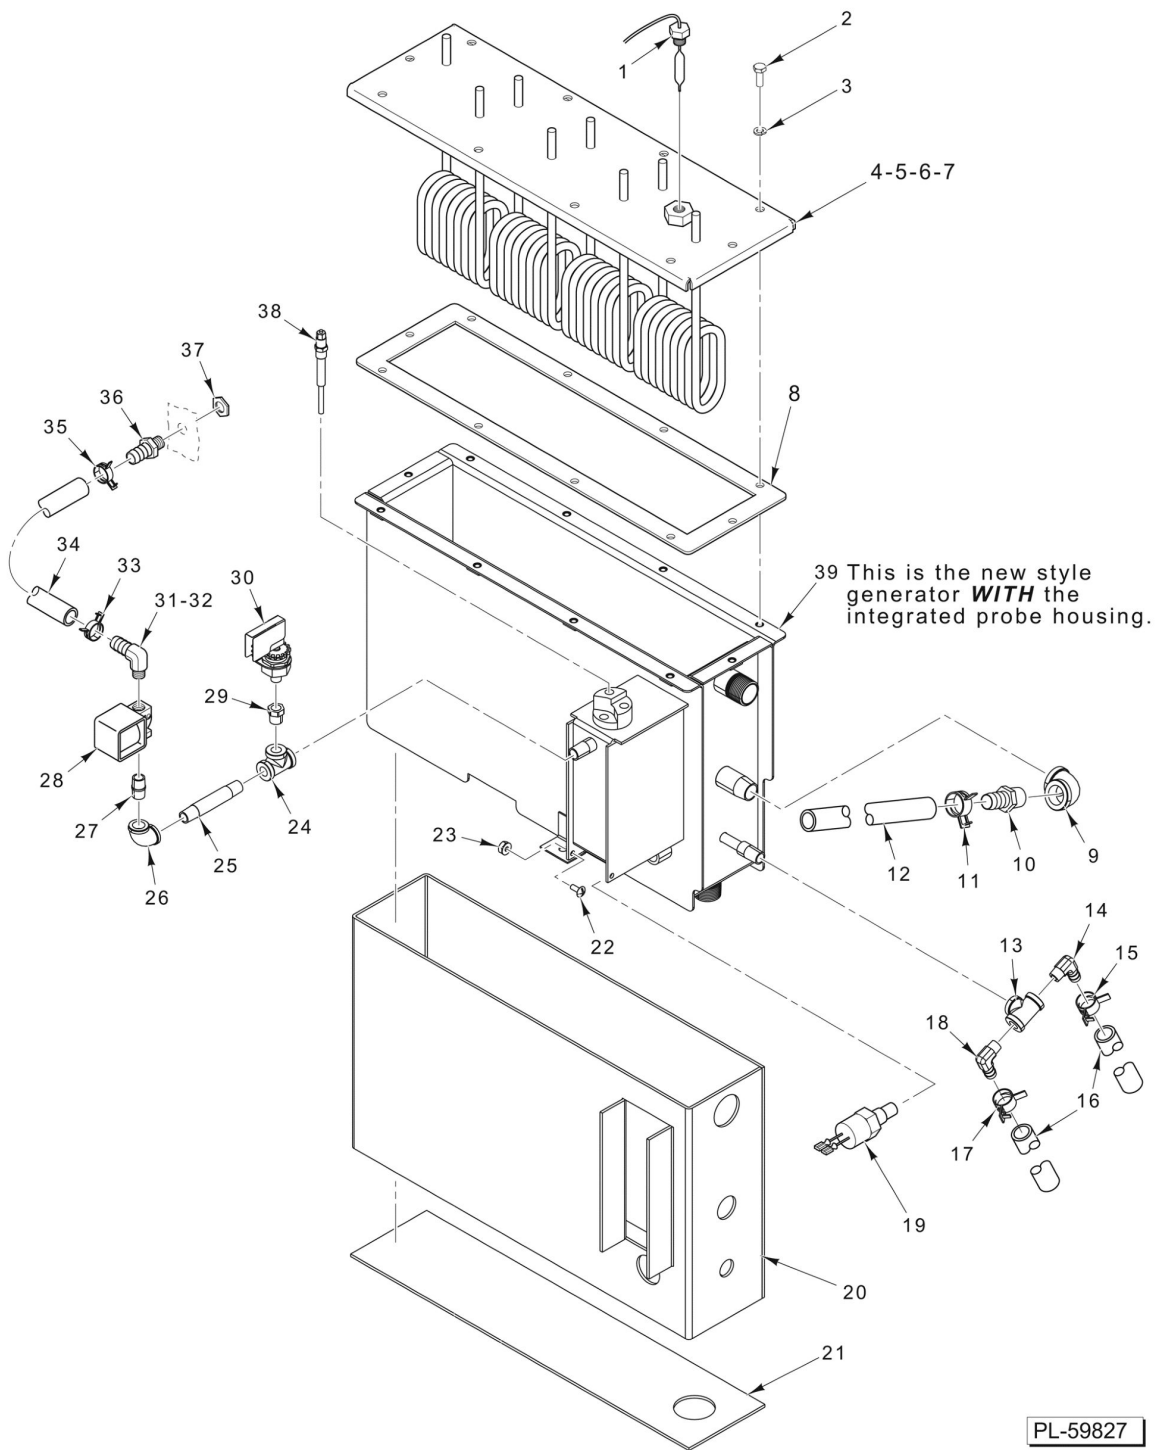

**GENERATOR ASSEMBLY
(S/N 463003747 THRU S/N 463023094)**

**GENERATOR ASSEMBLY
(S/N 463003747 THRU S/N 463023094)**

ILLUS. PL-59827	PART NO.	NAME OF PART	AMT.
1	00-913102-00404	Kit - High Limit Probe (Includes Clip).....	1
2	SC-041-01	Cap Screw 1/4-20 x 3/4 Hex Hd. (SST).....	10
3	WL-006-17	Lockwasher 1/4 Helical (SST).....	10
4	00-858460-00001	Element - Heating (208/240 V., 15 kW).....	1
5	00-858460-00002	Element - Heating (208/240 V., 8.5 kW).....	1
6	00-858460-00003	Element - Heating (277 V., 15 kW).....	1
7	00-858460-00004	Element - Heating (277 V., 8.5 kW).....	1
8	00-856711-00001	Gasket - Generator.....	1
9	FP-015-16	Elbow - Pipe 1/2 x 90 Deg. (Brass).....	1
10	FP-087-39	Fitting - Hose 5/8 Hose to 1/2 NPT (Brass).....	1
11	00-557845	Clamp - Hose (24mm).....	2
12	00-557475	Hose 5/8 ID x 0.955 OD (1.66 Ft.) (Blue).....	1
13	FP-019-08	Tee - Pipe (Brass).....	1
14	FP-090-91	Fitting - Hose 1/2 Hose to 1/4 NPT (Brass).....	1
15	00-557970	Clamp - Hose (20mm).....	2
16	00-557681	Hose - Condensate Box Line (14 In.).....	2
17	00-557970	Clamp - Hose (20mm).....	2
18	FP-090-91	Fitting - Hose 1/2 Hose to 1/4 NPT (Brass).....	1
19	00-856768-00001	Probe - Hold Temperature.....	1
20	00-856757-00001	Insulation - Generator.....	1
21	00-857755-00001	Insulation - Generator (Bottom).....	1
22	SC-053-02	Mach. Screw 10-24 x 1/2 Slotted Truss Hd. (SST).....	1
23	NS-044-09	Nut Assy. 10-24 Hex KEPS.....	1
24	FP-019-08	Tee - Pipe (Brass).....	1
25	FP-075-70	Pipe 1/4 x 3 TBE (Brass).....	1
26	FP-015-05	Elbow - Pipe 1/4 x 90 Deg. (Brass).....	1
27	FP-040-08	Pipe 1/4 x 7/8 TBE (Brass).....	1
28	00-857021-00001	Valve - Solenoid 1/4 NPT (9/32 Orifice).....	1
29	FP-027-02	Bushing - Pipe 1/4 to 1/8.....	1
30	00-854471	Switch - Pressure (5 PSI).....	1
31	FP-090-55	Fitting - Hose 1/2 Hose x 1/4 NPT (Brass) (3-Pan).....	1
32	FP-090-59	Fitting - Hose 1/2 ID x 1/4 NPT (Brass) (5-Pan) (Not Shown).....	1
33	00-557718	Clamp - Hose #10.....	1
34	00-557474	Hose 1/2 ID x 0.830 OD (3 Ft.).....	1
35	00-557718	Clamp - Hose #10.....	1
36	FP-090-59	Fitting - Hose 1/2 ID x 1/4 NPT (Brass).....	1
37	FP-030-14	Lock Nut - Pipe 1/4 NPSL (Brass).....	1
38	00-857046-00002	Probe - Water Level.....	3
39	00-856701-00001	Generator.....	1
	00-857798-00001	Kit - Replacement EA Generator (Incls. Items 9, 10, 11, 13, 14, 15, 17, 18, 20 thru 30, 38, & 39).....	1
	00-557598	Tape - Aluminum Foil (Use with Insulation).....	AR