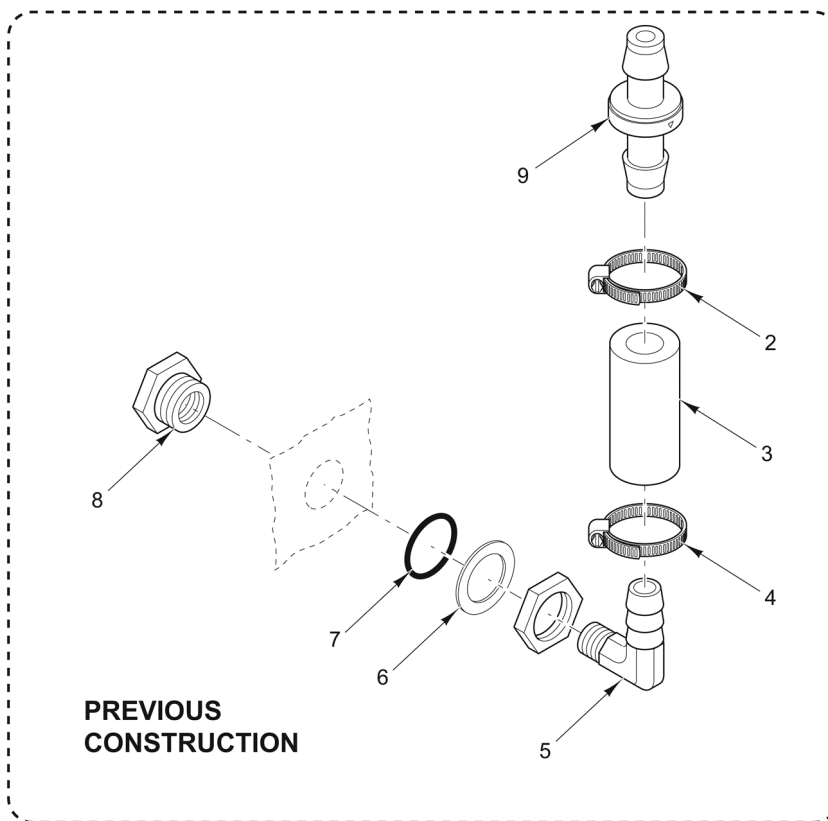

PL-58094

COMPARTMENT VACUUM BREAKER

COMPARTMENT VACUUM BREAKER

ILLUS.	PART NO.	NAME OF PART	AMT.
PL-58094			
1	00-857625-00001	Valve - Check (Current Construction).....	1
2	00-557718	Clamp - Hose #10.....	1
3	00-557473	Tube Line - Compartment Vacuum.....	1
4	00-557718	Clamp - Hose #10.....	2
5	FP-090-71	Fitting - Hose 3/8 Hose by 1/8 NPT (Brass).....	1
6	WS-010-26	Washer (SST).....	1
7	00-856769-00001	O-Ring 1/8 In. Thk.....	1
8	FP-090-36	Coupling - Anchor 1/8 (Brass).....	1
9	00-856755-00001	Valve - Check (Previous Construction).....	1