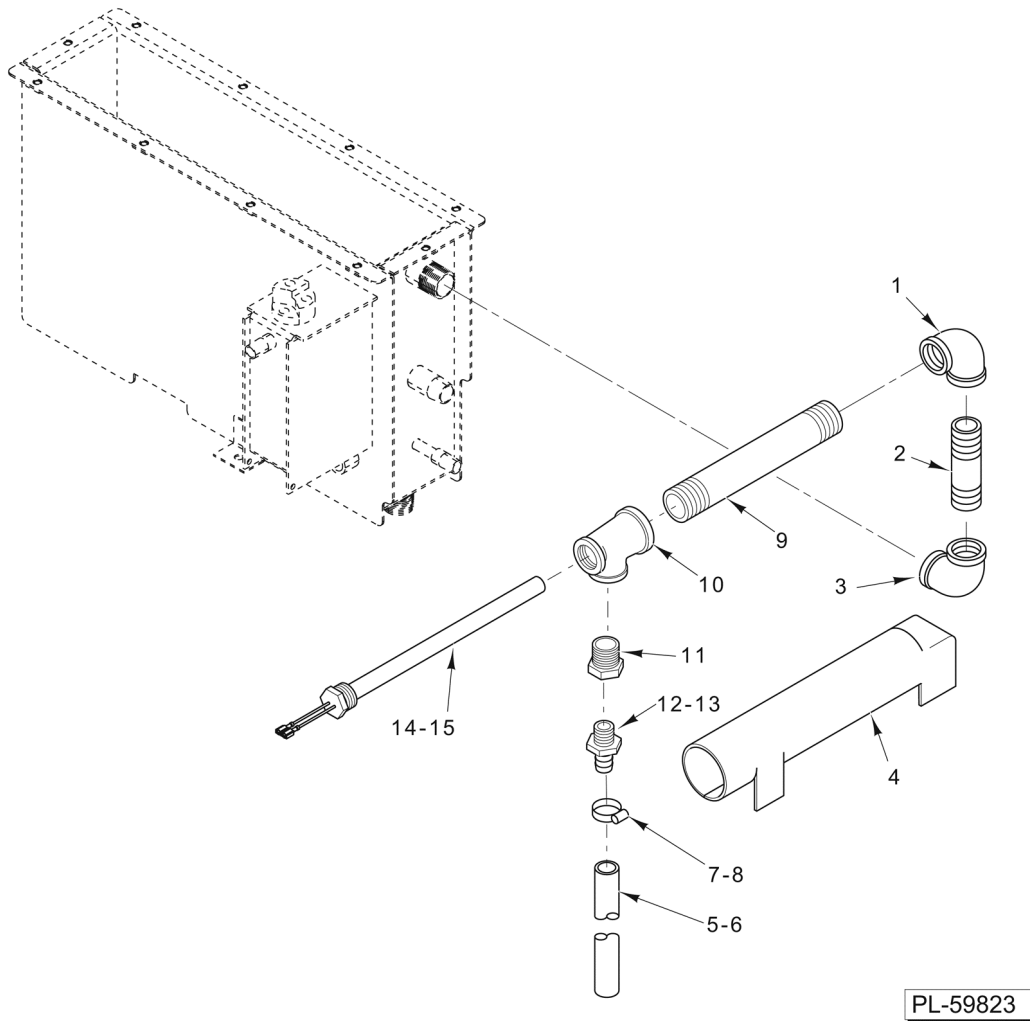

GENERATOR MANIFOLD (5-PAN)

GENERATOR MANIFOLD (5-PAN)

ILLUS.	PART NO.	NAME OF PART	AMT.
PL-59823			
1	FP-015-23	Elbow 3/4 x 90 Deg. (Brass).....	1
2	FP-041-66	Pipe 3/4 x 3 TBE (Brass).....	1
3	FP-015-23	Elbow 3/4 x 90 Deg. (Brass).....	1
4	00-856774-00001	Insulation - Super Heater.....	1
5	00-557475	Hose 5/8 ID x 0.955 OD (1.66 Ft.) (Blue).....	1
6	00-557792	Hose (White).....	1
7	00-557718	Clamp - Hose #10 (For Blue Hose).....	1
8	00-557846	Clamp - Hose (29mm) (For White Hose).....	1
9	FP-090-49	Pipe 1 x 8 (Brass).....	1
10	FP-019-40	Tee - Pipe 1 x 3/4 x 3/4 (Brass).....	AR
11	FP-027-22	Bushing - Pipe 3/4 to 1/2 (Brass) (For White Hose).....	1
12	FP-090-31	Fitting - Hose 5/8 Hose to 3/4 MPT (Brass) (For Blue Hose).....	1
13	FP-091-09	Fitting - Hose 3/4 Hose to 1/2 MPT (Brass) (For White Hose).....	1
14	00-856709-00001	Heater - Super Heater (208/240 V.).....	1
15	00-856709-00002	Heater - Super Heater (480 V.).....	1