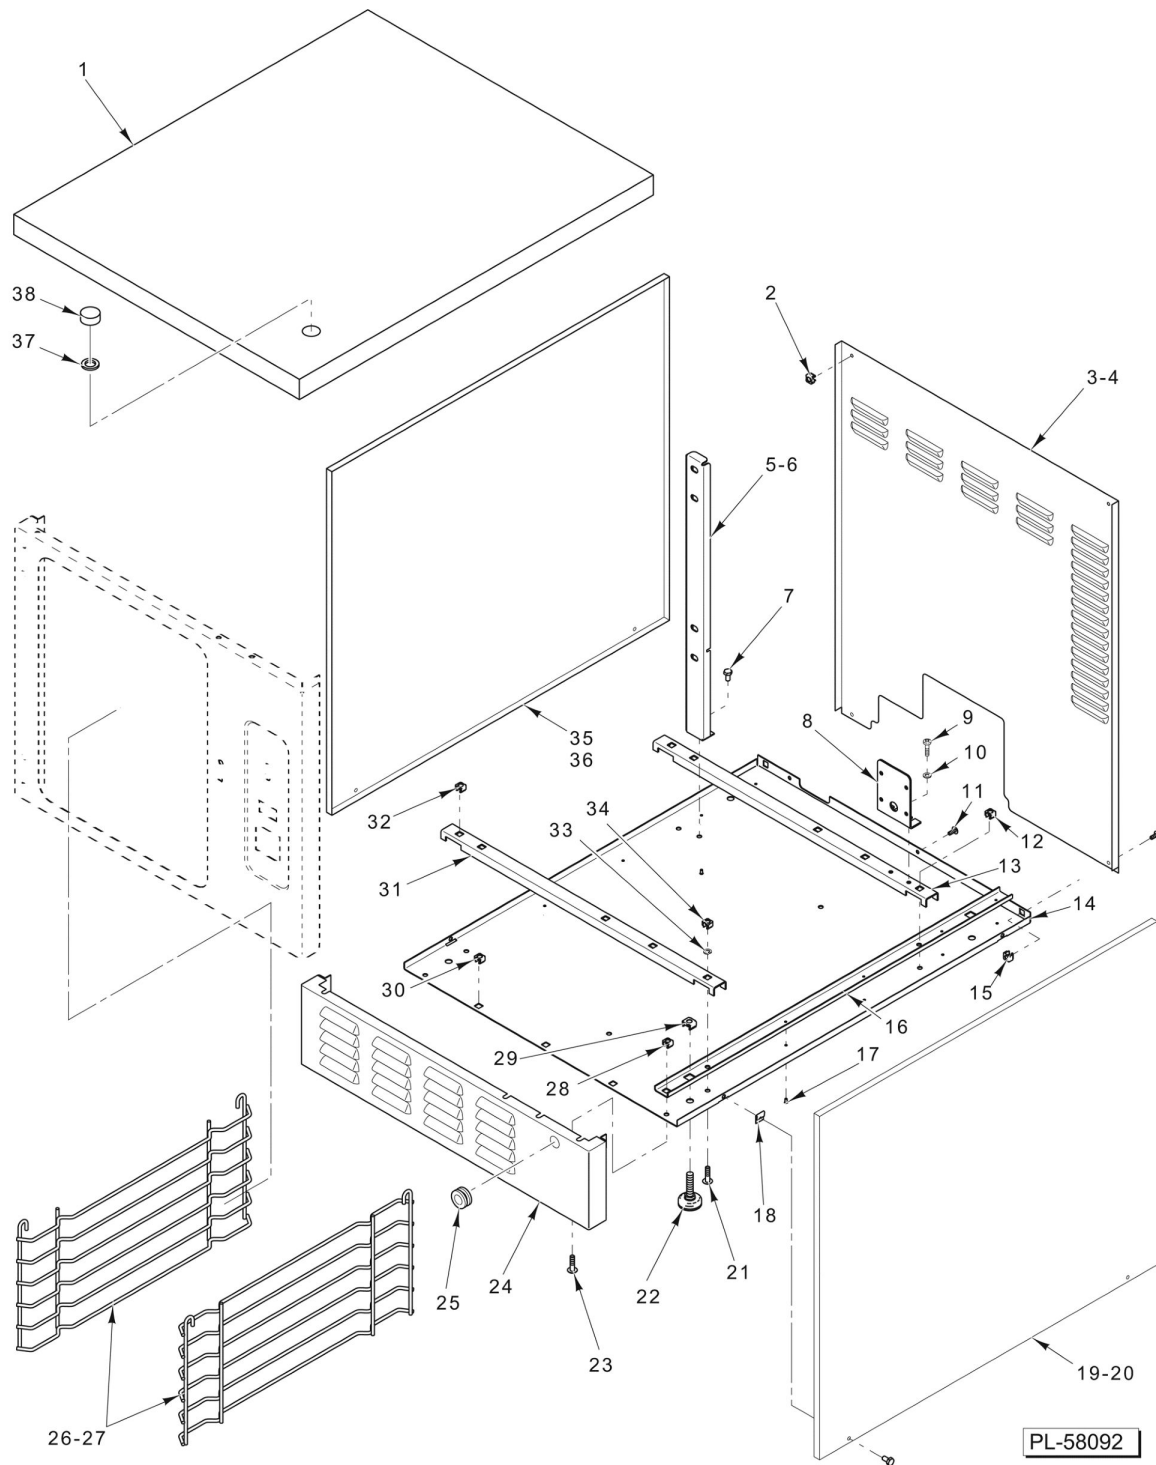

CABINET

CABINET

ILLUS.	PART NO.	NAME OF PART	AMT.
1	00-855547-00002	Panel - Top.....	1
2	NS-049-01	Panel Nut 10-24.....	2
3	00-856733-00001	Back Panel - Cabinet (3-Pan).....	1
4	00-856733-00002	Back Panel - Cabinet (5-Pan).....	1
5	00-856747-00001	Support Channel - Cabinet (3-Pan).....	5
6	00-856747-00002	Support Channel - Cabinet (5-Pan).....	5
7	SC-041-50	Cap Screw 1/4-20 x 1/2 Hex Hd. (SST).....	4
8	00-857020-00001	Bracket - High Limit Mounting.....	1
9	SD-019-29	Self-Tapping Screw 6-20 x 1/2 Phil. Pan Hd., Type B.....	4
10	WS-002-45	Washer.....	2
11	SC-053-02	Mach. Screw 10-24 x 1/2 Slotted Truss Hd. (SST).....	2
12	NS-049-03	Panel Nut 1/4-20.....	1
13	00-856740-00001	Cross Channel - Base (Cabinet).....	1
14	00-856726-00001	Panel - Cabinet Base.....	5
15	NS-049-01	Panel Nut 10-24.....	2
16	00-856739-00001	Channel - Cabinet Base.....	1
17	RS-030-08	Rivet - Dome 1/8 In.....	8
18	00-854766-00001	Nut - Speed 3 Type.....	4
19	00-856731-00001	Side Panel - Cabinet (3-Pan).....	1
20	00-856731-00002	Side Panel - Cabinet (5-Pan).....	1
21	SC-115-70	Mach. Screw 1/4-20 x 1 Slotted Truss Hd. (SST).....	4
22	00-856760-00001	Leg - Leveling (Counter Top).....	4
23	SC-115-70	Mach. Screw 1/4-20 x 1 Slotted Truss Hd. (SST).....	2
24	00-855314-00001	Apron - Cabinet.....	1
25	PB-004-38	Plug - Button (3/4).....	1
26	00-855355-00001	Rack - Wire (3-Pan).....	2
27	00-855355-00002	Rack - Wire (5-Pan).....	2
28	NS-049-03	Panel Nut 1/4-20.....	1
29	NS-049-02	Panel Nut 3/8-16.....	2
30	NS-049-01	Panel Nut 10-24.....	5
31	00-856740-00001	Cross Channel - Base (Cabinet).....	1
32	NS-049-03	Panel Nut 1/4-20.....	4
33	WL-006-17	Lockwasher 1/4 Helical (SST).....	5
34	NS-049-02	Panel Nut 3/8-16.....	1
35	00-856731-00001	Side Panel - Cabinet (3-Pan).....	1
36	00-856731-00002	Side Panel - Cabinet (5-Pan).....	1
37	00-856769-00001	O-Ring 1/8 In. Thk.....	1
38	FP-090-60	Fitting - Hose (Round Hose Cap 3/4 NH Thread) (Brass) (Delime).....	1