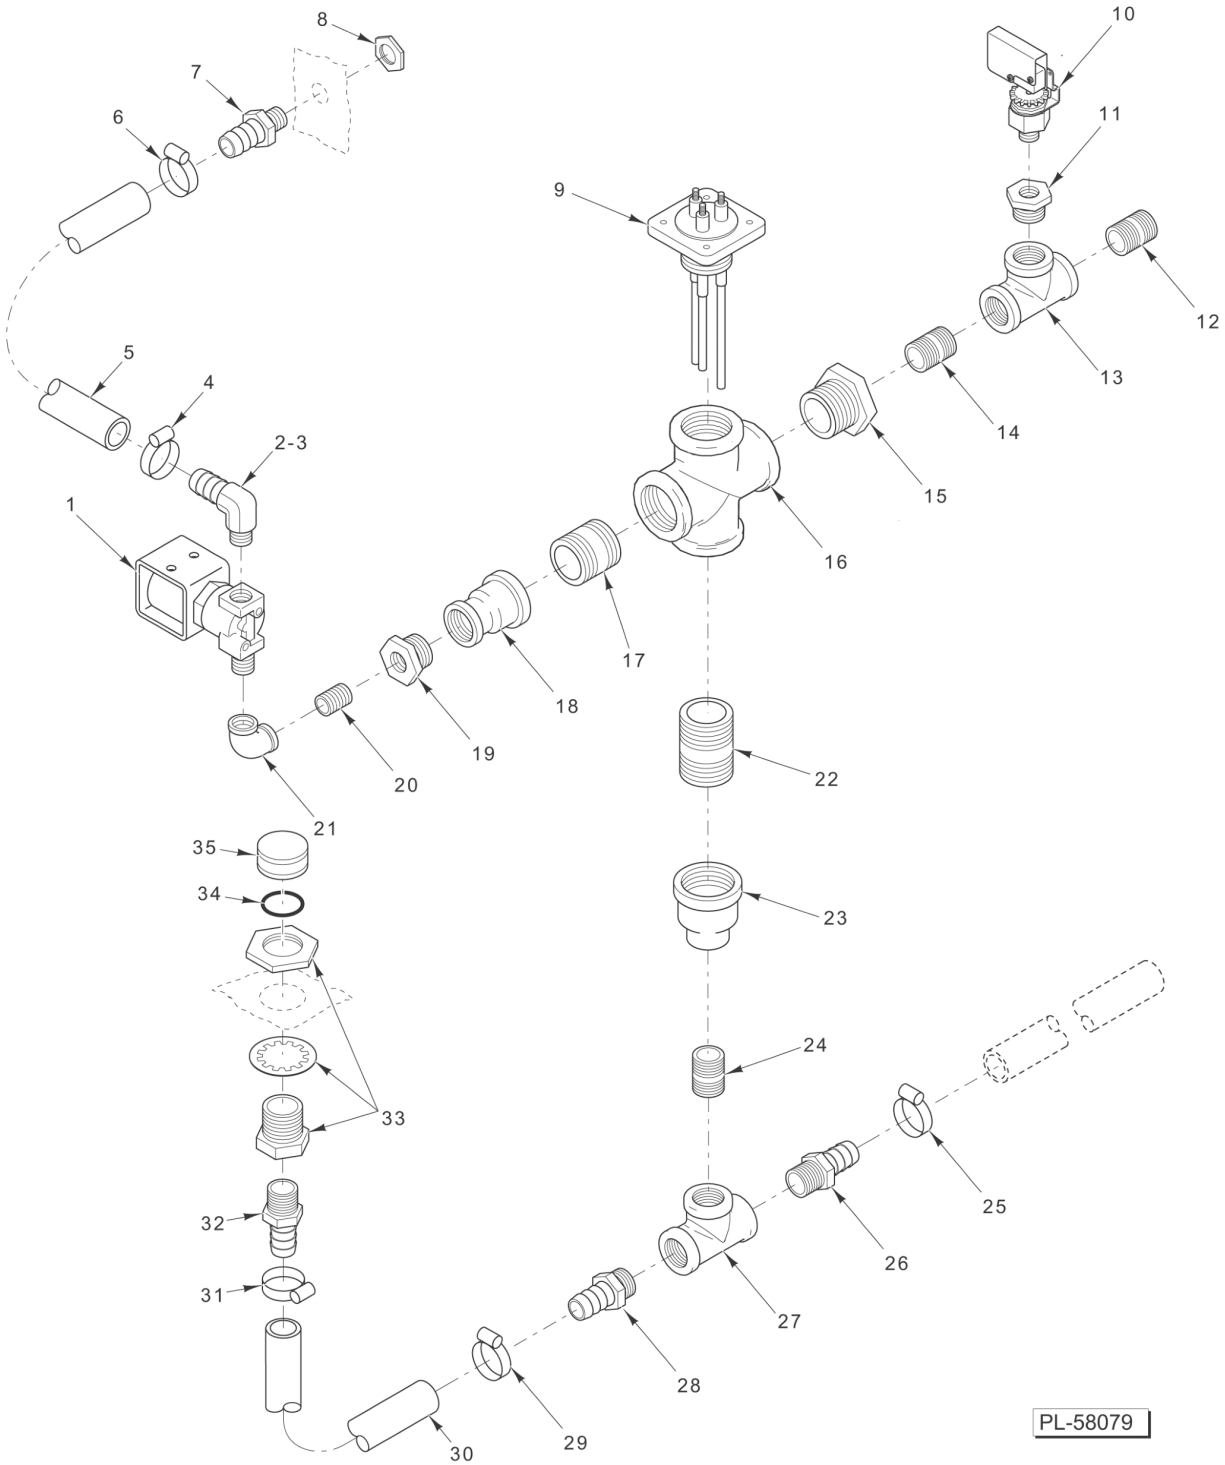

PL-58079

**WATER LEVEL PROBE  
(PREVIOUS CONSTRUCTION)  
(PRIOR TO S/N 46-3003747)**

**WATER LEVEL PROBE  
(PREVIOUS CONSTRUCTION)  
(PRIOR TO S/N 46-3003747)**

ILLUS. PL-58079	PART NO.	NAME OF PART	AMT.
1	00-857021-00001	Valve - Solenoid 1/4 NPT (9/32 Orifice).....	1
2	FP-090-55	Fitting - Hose 1/2 Hose x 1/4 NPT (Brass) (3-Pan).....	1
3	FP-090-59	Fitting - Hose 1/2 ID x 1/4 NPT (Brass) (5-Pan).....	1
4	00-557718	Clamp - Hose #10.....	1
5	00-557474	Hose 1/2 ID x 0.830 OD (3 Ft.).....	1
6	00-557718	Clamp - Hose #10.....	1
7	FP-090-59	Fitting - Hose 1/2 ID x 1/4 NPT (Brass).....	1
8	FP-030-14	Lock Nut - Pipe 1/4 NPSL (Brass).....	1
9	00-850736-00003	Probe - Level Control.....	1
10	00-854471	Switch - Pressure (5 PSI).....	1
11	FP-027-06	Bushing - Pipe 1/2 To 1/8 (Brass).....	1
12	FP-035-91	Pipe 1/2 x 1-1/8 TBE.....	1
13	FP-019-25	Tee 1/2 x 1/2 x 1/2.....	1
14	FP-035-91	Pipe 1/2 x 1-1/8 TBE.....	1
15	FP-026-24	Bushing - Pipe 1 to 1/2.....	1
16	FP-088-56	Cross - Pipe Std. 1 x 1 x 1 x 1 Std.....	1
17	FP-036-17	Pipe 1 x 1-1/2 TBE.....	1
18	FP-024-14	Coupling - Reducing 1 to 3/4.....	1
19	FP-026-65	Bushing - Pipe 3/4 to 1/4.....	1
20	FP-035-38	Pipe 1/4 x 7/8 TBE.....	1
21	FP-078-85	Elbow - Pipe 1/4 x 90 Deg.....	1
22	FP-059-32	Pipe 1 x 2-1/2 TBE.....	1
23	FP-024-42	Coupling - Reducing 1 to 1/2.....	1
24	FP-035-94	Pipe 1/2 x 1-1/2 TBE.....	1
25	00-557718	Clamp - Hose #10.....	1
26	FP-087-39	Fitting - Hose 5/8 Hose to 1/2 NPT (Brass).....	1
27	FP-019-25	Tee 1/2 x 1/2 x 1/2.....	1
28	FP-087-39	Fitting - Hose 5/8 Hose to 1/2 NPT (Brass).....	1
29	00-557718	Clamp - Hose #10.....	1
30	00-557475	Hose 5/8 ID x 0.955 OD (1.66 Ft.) (Blue).....	1
31	00-557718	Clamp - Hose #10.....	1
32	FP-090-63	Fitting - Hose 5/8 ID Hose to 3/8 MPT (Brass).....	1
33	FP-090-37	Fitting - Hose - Anchor Coupling 3/8 NPT (Brass).....	1
34	00-856769-00001	O-Ring 1/8 In. Thk.....	1
35	FP-090-60	Fitting - Hose (Round Hose Cap 3/4 NH Thread) (Brass).....	1