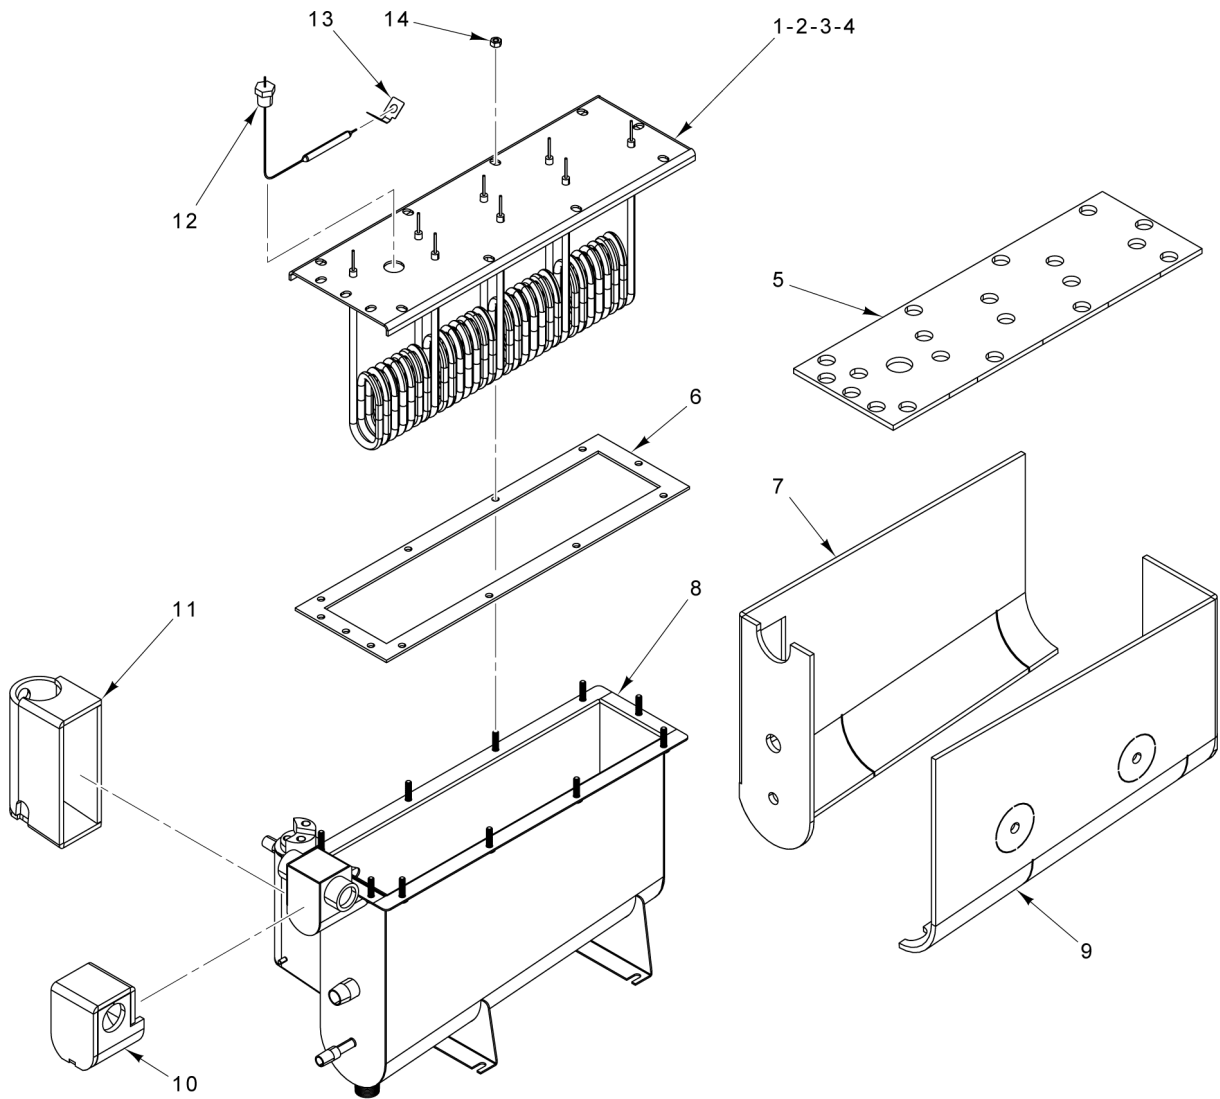

15 Probe - Water Level
PART NOT ILLUSTRATED

PL-61835

**GENERATOR ASSEMBLY
(STARTING S/N 463023094)**

**GENERATOR ASSEMBLY
(STARTING S/N 463023094)**

ILLUS.	PART NO.	NAME OF PART	AMT.
PL-61835			
1	00-858460-00001	Element - Heating (208/240 V., 15 kW).....	1
2	00-858460-00002	Element - Heating (208/240 V., 8.5 kW).....	1
3	00-858460-00003	Element - Heating (277 V., 15 kW).....	1
4	00-858460-00004	Element - Heating (277 V., 8.5 kW).....	1
5	00-858483-00001	Insulation - Generator (Top).....	1
6	00-858473-00001	Gasket - Generator.....	1
7	00-858391-00001	Insulation.....	1
8	00-858202-00002	Generator.....	1
9	00-858391-00002	Insulation.....	1
10	00-858391-00004	Insulation.....	1
11	00-858391-00003	Insulation.....	1
12	00-913102-00404	Kit - High Limit Probe (Includes Clip).....	1
13	00-858017-00001	Bracket - Mounting (Bulb).....	1
14	NS-014-01	Nut 1/4-20 Hex (Brass).....	AR
15	00-857046-00002	Probe - Water Level.....	3