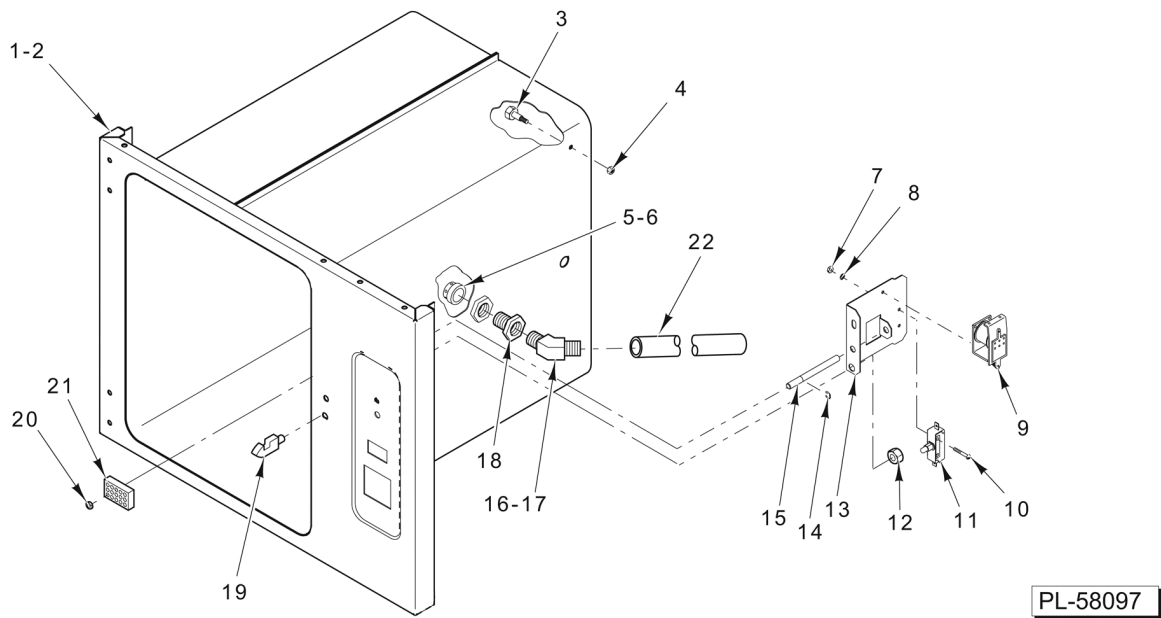

COMPARTMENT

COMPARTMENT

ILLUS. PL-58097	PART NO.	NAME OF PART	AMT.
1	00-857307-000S2	Compartment - Service Kit (3-Pan).....	1
2	00-857649-00004	Compartment - Service Kit (5-Pan).....	1
3	00-857791-00001	Bolt - Rack Hanger.....	4
4	NS-046-88	Nut Assy. 10-32 Hex.....	4
5	00-856753-00001	Steam Port - Compartment (5-Pan).....	1
6	00-856742-00001	Steam Port - Compartment (3-Pan).....	1
7	NS-011-07	Nut 6-32 Hex (SST).....	2
8	WL-014-03	Lockwasher #6 External (SST).....	2
9	00-411499-00004	Buzzer (115 V.).....	1
10	SC-021-12	Mach. Screw 6-32 x 1 Slotted Rd. Hd. (SST).....	1
11	00-842049	Switch - Door.....	1
12	00-855586-00001	Bullet - Door.....	1
13	00-855308-00001	Actuator Bracket - Door.....	1
14	RR-006-22	Retaining Ring 1/4 In. (SST).....	2
15	00-855307-00001	Actuator Rod - Door.....	1
16	FP-090-18	Elbow Pipe 5/8 x 45 Deg. (Brass) (Use with Blue Hose).....	1
17	FP-091-09	Fitting - Hose 3/4 Hose to 1/2 MPT (Brass) (Use with White Hose).....	1
18	00-855394-00001	Adapter - Cabinet Steam Port.....	1
19	00-855586-00001	Bullet - Door.....	1
20	NS-011-18	Nut 10-24 Hex (SST).....	1
21	00-855753-00001	Cover - Drain.....	1
22	00-557792	Hose (White).....	1
	00-557760	Shim (0.005 Thk.) (SST).....	AR
	00-557761	Shim (0.010 Thk.) (SST).....	AR