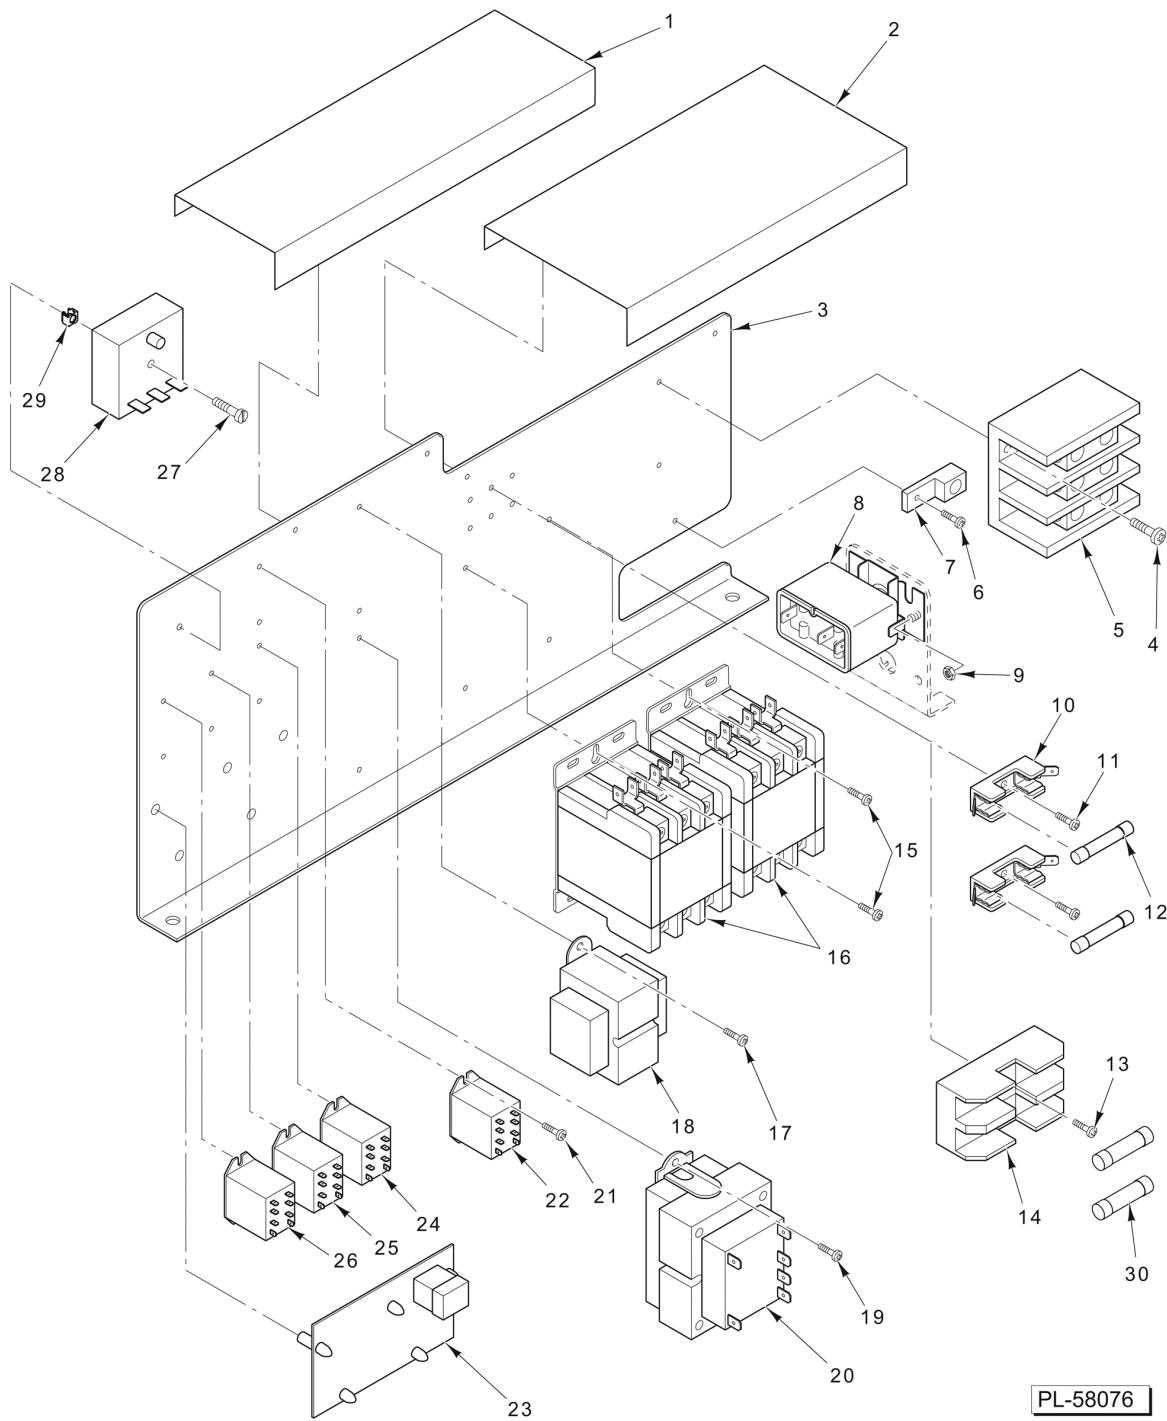

ELECTRICAL COMPONENTS

ELECTRICAL COMPONENTS

ILLUS.	PART NO.	NAME OF PART	AMT.
PL-58076			
1	00-856762-00001	Shield - Mylar (9-1/2 In.).....	1
2	00-856762-00002	Shield - Mylar (9 In.).....	1
3	00-856618-00001	Plate - Mounting.....	1
4	SD-019-29	Self-Tapping Screw 6-20 x 1/2 Phil. Pan Hd., Type B.....	2
5	00-410472-00008	Block - Terminal (3-Pole).....	1
6	SD-019-29	Self-Tapping Screw 6-20 x 1/2 Phil. Pan Hd., Type B.....	1
7	FE-023-88	Lug - Ground.....	1
8	00-856756-00001	Probe - High Limit Temperature.....	1
9	NS-011-18	Nut 10-24 Hex (SST).....	1
10	00-856677-00001	Block - Fuse (208/240 V.).....	2
11	SD-019-29	Self-Tapping Screw 6-20 x 1/2 Phil. Pan Hd., Type B.....	2
12	FE-024-94	Fuse (250 V., 4 Amp.).....	2
13	SD-019-29	Self-Tapping Screw 6-20 x 1/2 Phil. Pan Hd., Type B.....	2
14	00-855028-00001	Block - Fuse (480 V.).....	1
15	SD-019-29	Self-Tapping Screw 6-20 x 1/2 Phil. Pan Hd., Type B.....	4
16	00-881654	Contact (40 Amp, 3 Pole).....	2
17	SD-019-29	Self-Tapping Screw 6-20 x 1/2 Phil. Pan Hd., Type B.....	2
18	00-421758-000G1	Transformer (120 V.) (24 V. Output).....	1
19	SD-019-29	Self-Tapping Screw 6-20 x 1/2 Phil. Pan Hd., Type B.....	2
20	00-294500-00033	Transformer (60 VA, 50/60 Hz.).....	1
21	SD-019-29	Self-Tapping Screw 6-20 x 1/2 Phil. Pan Hd., Type B.....	AR
22	00-856699-00001	Switch - Relay.....	1
23	00-844069-00001	Control - Low Water.....	1
24	00-856699-00001	Switch - Relay (K3).....	1
25	00-856699-00001	Switch - Relay (K2).....	1
26	00-856699-00001	Switch - Relay (K1).....	1
27	SC-021-96	Mach. Screw 10-24 x 1-1/4 Slotted Rd. Hd. (SST).....	1
28	00-855661-00001	Relay - Time Delay.....	1
29	NS-049-01	Panel Nut 10-24.....	1
30	00-423986-00001	Fuse (KTK-R-3) (480 V.).....	2