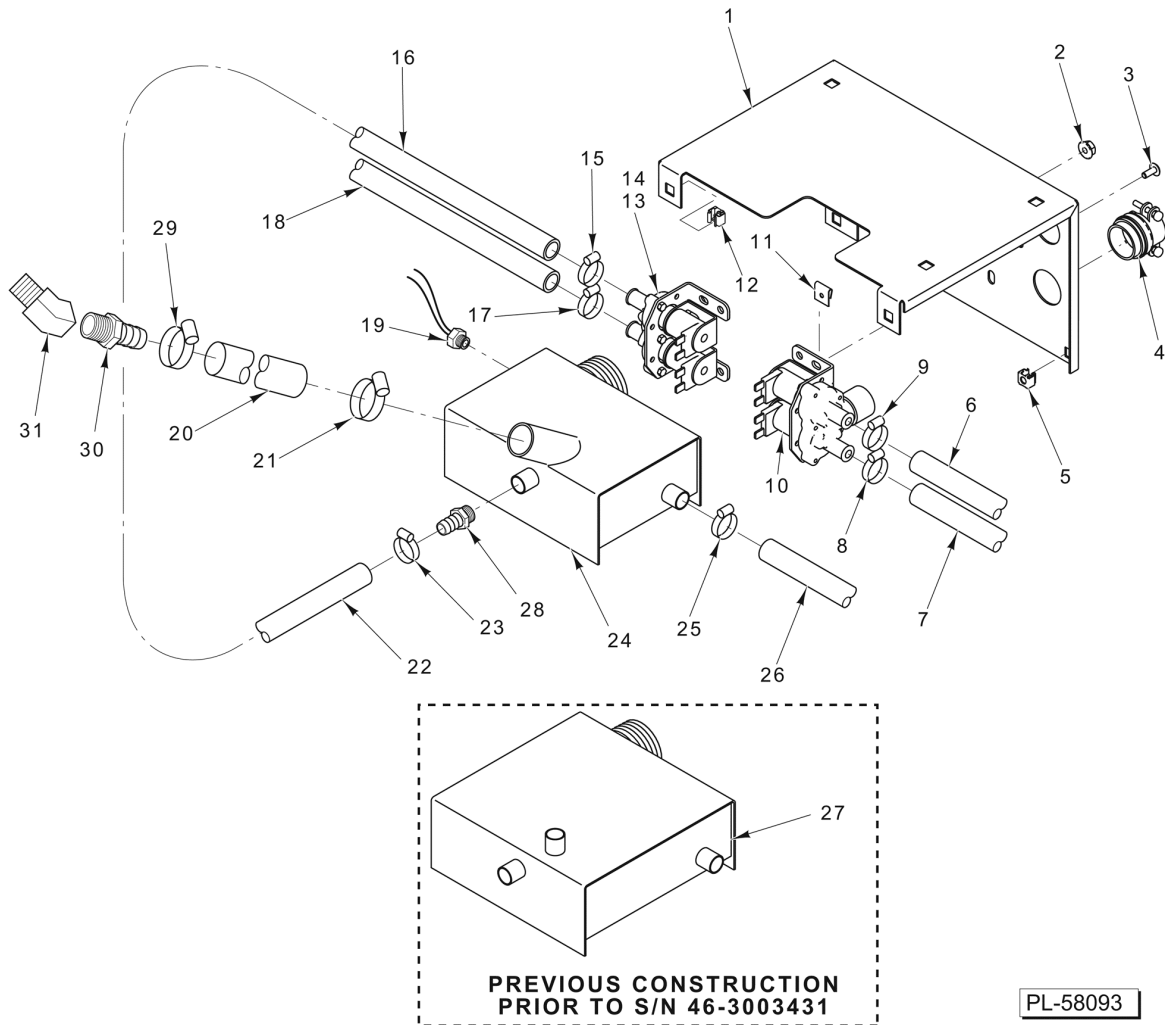

CABINET VALVE

CABINET VALVE

ILLUS.	PART NO.	NAME OF PART	AMT.
PL-58093			
1	00-856737-00001	Bracket - Valve Cabinet.....	1
2	NS-038-04	Lock Nut 1/4-20 Flange.....	2
3	SC-053-02	Mach. Screw 10-24 x 1/2 Slotted Truss Hd. (SST).....	4
4	FE-026-41	Connector - Conduit.....	1
5	NS-049-01	Panel Nut 10-24.....	2
6	00-557681	Hose - Condensate Box Line (14 In.).....	1
7	00-557681	Hose - Condensate Box Line (14 In.).....	1
8	00-557970	Clamp - Hose (20mm).....	1
9	00-557970	Clamp - Hose (20mm).....	1
10	00-856720-00003	Valve - Dual Water (0.50 GPM / 3.8 GPM) Generator Fast & Slow Fill.....	1
11	NS-048-97	Panel Nut 10-24.....	4
12	NS-049-03	Panel Nut 1/4-20.....	5
13	00-856720-00006	Valve - Dual Water 3.8 - 1.0 GPM (5-Pan).....	1
14	00-856720-00006	Valve - Dual Water 3.8 - 1.0 GPM (3-Pan).....	1
15	00-557970	Clamp - Hose (20mm).....	1
16	00-557681	Hose - Condensate Box Line (14 In.).....	1
17	00-557970	Clamp - Hose (20mm).....	1
18	00-557681	Hose - Compartment Condensate Line (30 In.).....	1
19	00-855607-00001	Thermostat - Condensate.....	1
20	00-557477	Hose (4 Ft.) (7 In.).....	1
21	00-558071	Clamp.....	1
22	00-557681	Hose - Condensate Box Line (14 In.).....	1
23	00-557970	Clamp - Hose (20mm).....	1
24	00-857709-00001	Box - Condensate Weldment (Current Construction).....	1
25	00-557847	Clamp - Hose.....	1
26	00-557477	Hose (4 Ft.).....	1
27	00-856734-00001	Box - Condensate Weldment (Previous Construction).....	1
28	FP-090-59	Fitting - Hose 1/2 ID x 1/4 NPT (Brass).....	1
29	00-558071	Clamp.....	1
30	FP-091-18	Pipe 1 x 1-1/8 TOE (SST).....	1
31	FP-013-25	Elbow 1 x 45 Deg.....	1