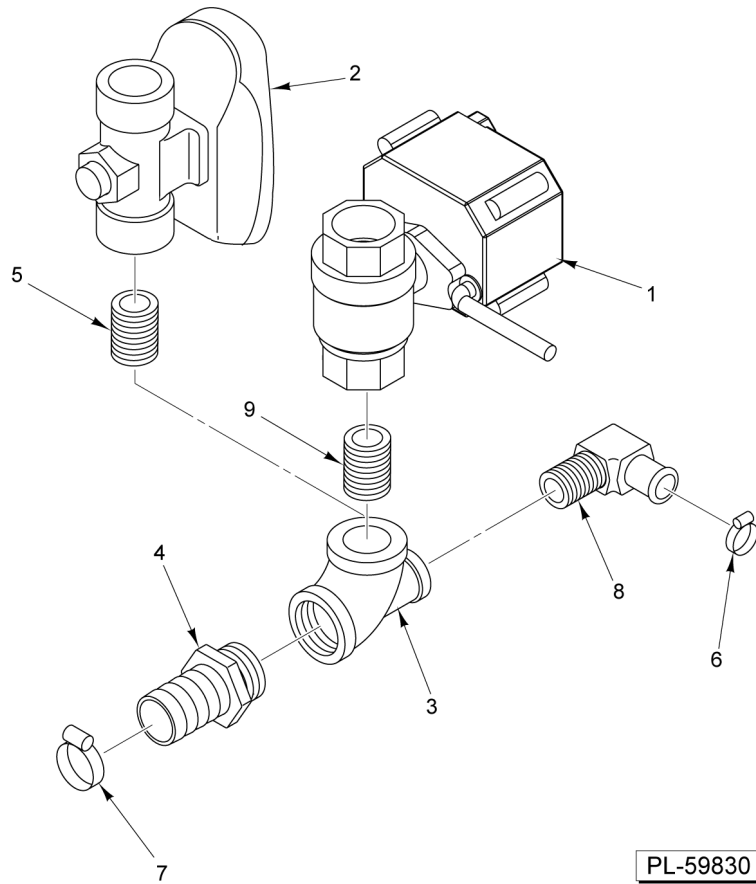

GENERATOR DRAIN

GENERATOR DRAIN

ILLUS.	PART NO.	NAME OF PART	AMT.
1	00-858461-00001	Valve - Drain (Current Construction).....	1
2	00-856718-00001	Drain Valve - Generator (Previous Construction).....	1
3	FP-085-65	Tee - Pipe 3/4 x 3/4 x 3/4.....	1
4	FP-090-51	Fitting - Hose.....	1
5	FP-036-92	Pipe 3/4 x 1-3/8 TBE (Black).....	1
6	00-557970	Clamp - Hose (20mm).....	1
7	00-557847	Clamp - Hose.....	1
8	FP-090-56	Fitting - Hose.....	1