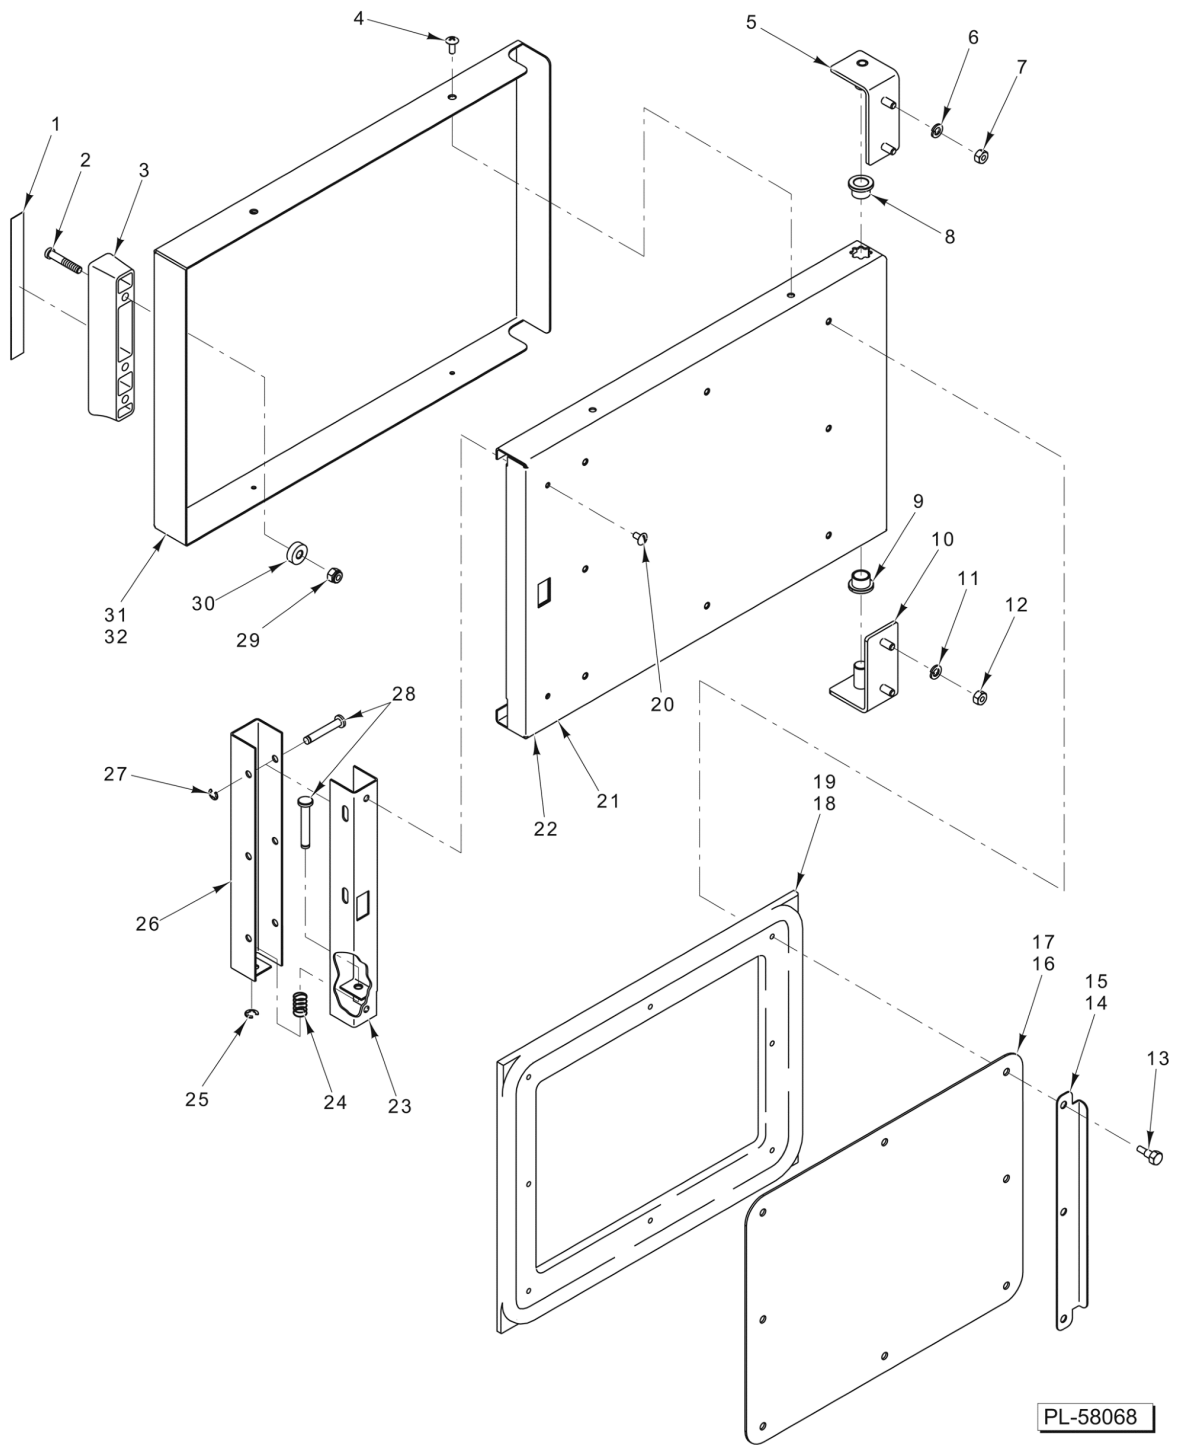

**CABINET**

**CABINET**

ILLUS.	PART NO.	NAME OF PART	AMT.
1	00-855547-00002	Panel - Top.....	1
2	NS-049-01	Panel Nut 10-24.....	2
3	00-856733-00001	Back Panel - Cabinet (3-Pan).....	1
4	00-856733-00002	Back Panel - Cabinet (5-Pan).....	1
5	00-856747-00001	Support Channel - Cabinet (3-Pan).....	5
6	00-856747-00002	Support Channel - Cabinet (5-Pan).....	5
7	SC-041-50	Cap Screw 1/4-20 x 1/2 Hex Hd. (SST).....	4
8	00-857020-00001	Bracket - High Limit Mounting.....	1
9	SD-019-29	Self-Tapping Screw 6-20 x 1/2 Phil. Pan Hd., Type B.....	4
10	WS-002-45	Washer.....	2
11	SC-053-02	Mach. Screw 10-24 x 1/2 Slotted Truss Hd. (SST).....	2
12	NS-049-03	Panel Nut 1/4-20.....	1
13	00-856740-00001	Cross Channel - Base (Cabinet).....	1
14	00-856726-00001	Panel - Cabinet Base.....	5
15	NS-049-01	Panel Nut 10-24.....	2
16	00-856739-00001	Channel - Cabinet Base.....	1
17	RS-030-08	Rivet - Dome 1/8 In.....	8
18	00-854766-00001	Nut - Speed 3 Type.....	4
19	00-856731-00001	Side Panel - Cabinet (3-Pan).....	1
20	00-856731-00002	Side Panel - Cabinet (5-Pan).....	1
21	SC-115-70	Mach. Screw 1/4-20 x 1 Slotted Truss Hd. (SST).....	4
22	00-856760-00001	Leg - Leveling (Counter Top).....	4
23	SC-115-70	Mach. Screw 1/4-20 x 1 Slotted Truss Hd. (SST).....	2
24	00-855314-00001	Apron - Cabinet.....	1
25	PB-004-38	Plug - Button (3/4).....	1
26	00-855355-00001	Rack - Wire (3-Pan).....	2
27	00-855355-00002	Rack - Wire (5-Pan).....	2
28	NS-049-03	Panel Nut 1/4-20.....	1
29	NS-049-02	Panel Nut 3/8-16.....	2
30	NS-049-01	Panel Nut 10-24.....	5
31	00-856740-00001	Cross Channel - Base (Cabinet).....	1
32	NS-049-03	Panel Nut 1/4-20.....	4
33	WL-006-17	Lockwasher 1/4 Helical (SST).....	5
34	NS-049-02	Panel Nut 3/8-16.....	1
35	00-856731-00001	Side Panel - Cabinet (3-Pan).....	1
36	00-856731-00002	Side Panel - Cabinet (5-Pan).....	1
37	00-856769-00001	O-Ring 1/8 In. Thk.....	1
38	FP-090-60	Fitting - Hose (Round Hose Cap 3/4 NH Thread) (Brass) (Delime).....	1