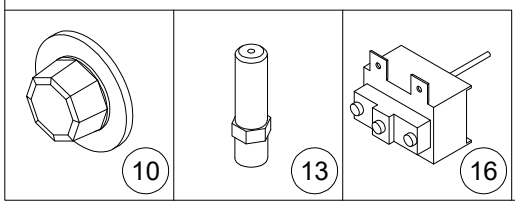

FRYER - REEF-35

FRYER REEF - 35 - PART LIST		
ITEM NO.	PART NO.	DESCRIPTION
1	3233	PILOT BELL ORIFICE ONLY, NATURAL
	1670	PILOT BELL ORIFICE ONLY, L.P.
2	1671	PILOT ASSY, NATURAL
	1672	PILOT ASSY, L.P.
3	28632	VESSEL WLDMT
4	28208	BASKET HANGER
5	43850	ASSY FLUE BOX
6	28221	BACK PANEL TOP
7	2192	PLATE CASTER WITHOUT BRAKE
	2193	PLATE CASTER W-BRAKE
8	1219	CONE LEG
9	3113	THERMOSTAT
10	3110	DIAL KNOB
11	3138	BURNER
12	3894	MANIFOLD PIPE
13	3201-42	ORIFICE BURNER -NATURAL
	3202-54	ORIFICE BURNER - L.P.
14	3144	DRAIN NVALVE
15	3114	GAS VALVE NATURAL
	3115	GAS VALVE L.P.
16	3112	HI LIMIT SWITCH
17	28165	HI-LIMIT BRACKET
18	28237	DOOR ASSY
19	28650	FRONT PANEL
20	2653	ROYAL LOGO, LARGE, OVAL
21	3108	CRUMB SCREEN
22	3100	FRYER BASKET