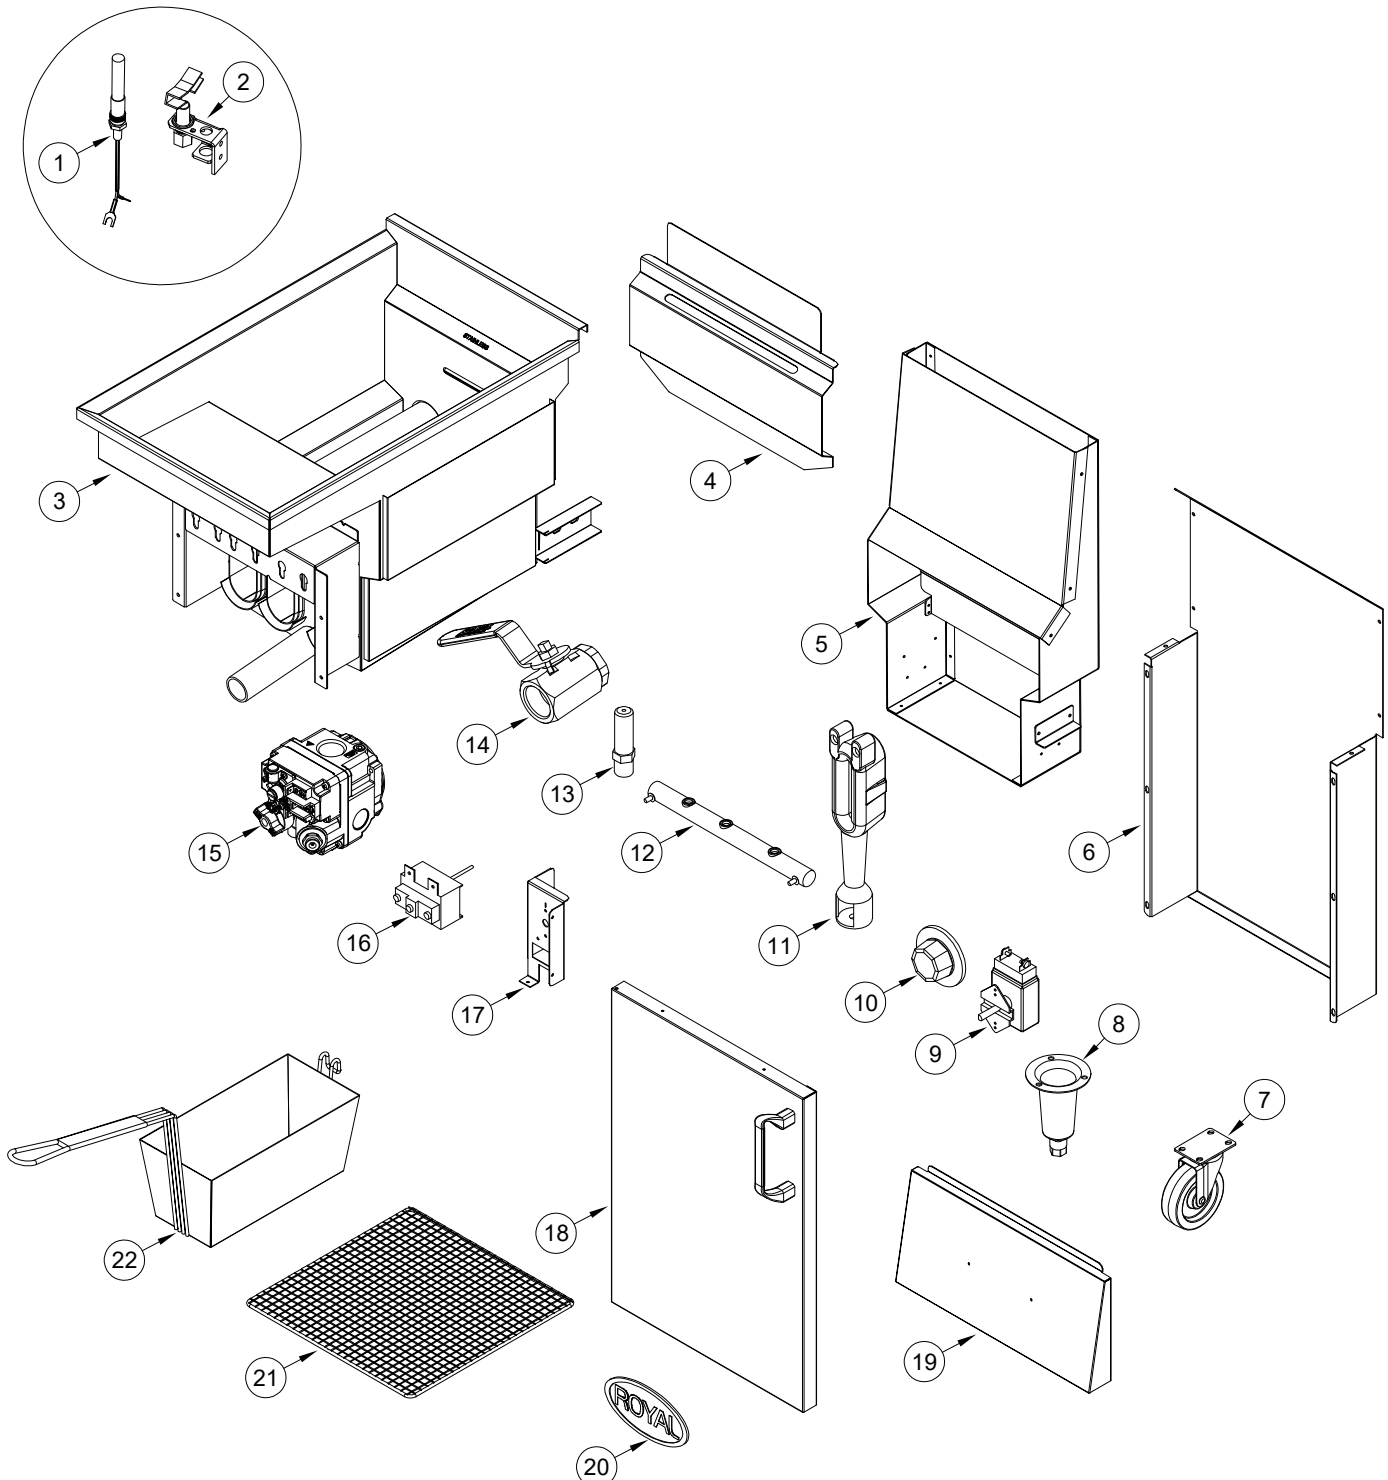

FRYER - REEF-35

FRYER REEF - 35 - PART LIST		
ITEM NO.	PART NO.	DESCRIPTION
1	3233	PILOT BELL ORIFICE ONLY, NATURAL
	1670	PILOT BELL ORIFICE ONLY, L.P.
2	1671	PILOT ASSY, NATURAL
	1672	PILOT ASSY, L.P.
3	28632	VESSEL WLDMT
4	28208	BASKET HANGER
5	43850	ASSY FLUE BOX
6	28221	BACK PANEL TOP
7	2192	PLATE CASTER WITHOUT BRAKE
	2193	PLATE CASTER W-BRAKE
8	1219	CONE LEG
9	3113	THERMOSTAT
10	3110	DIAL KNOB
11	3138	BURNER
12	3894	MANIFOLD PIPE
13	3201-42	ORIFICE BURNER -NATURAL
	3202-54	ORIFICE BURNER - L.P.
14	3144	DRAIN NVALVE
15	3114	GAS VALVE NATURAL
	3115	GAS VALVE L.P.
16	3112	HI LIMIT SWITCH
17	28165	HI-LIMIT BRACKET
18	28237	DOOR ASSY
19	28650	FRONT PANEL
20	2653	ROYAL LOGO, LARGE, OVAL
21	3108	CRUMB SCREEN
22	3100	FRYER BASKET