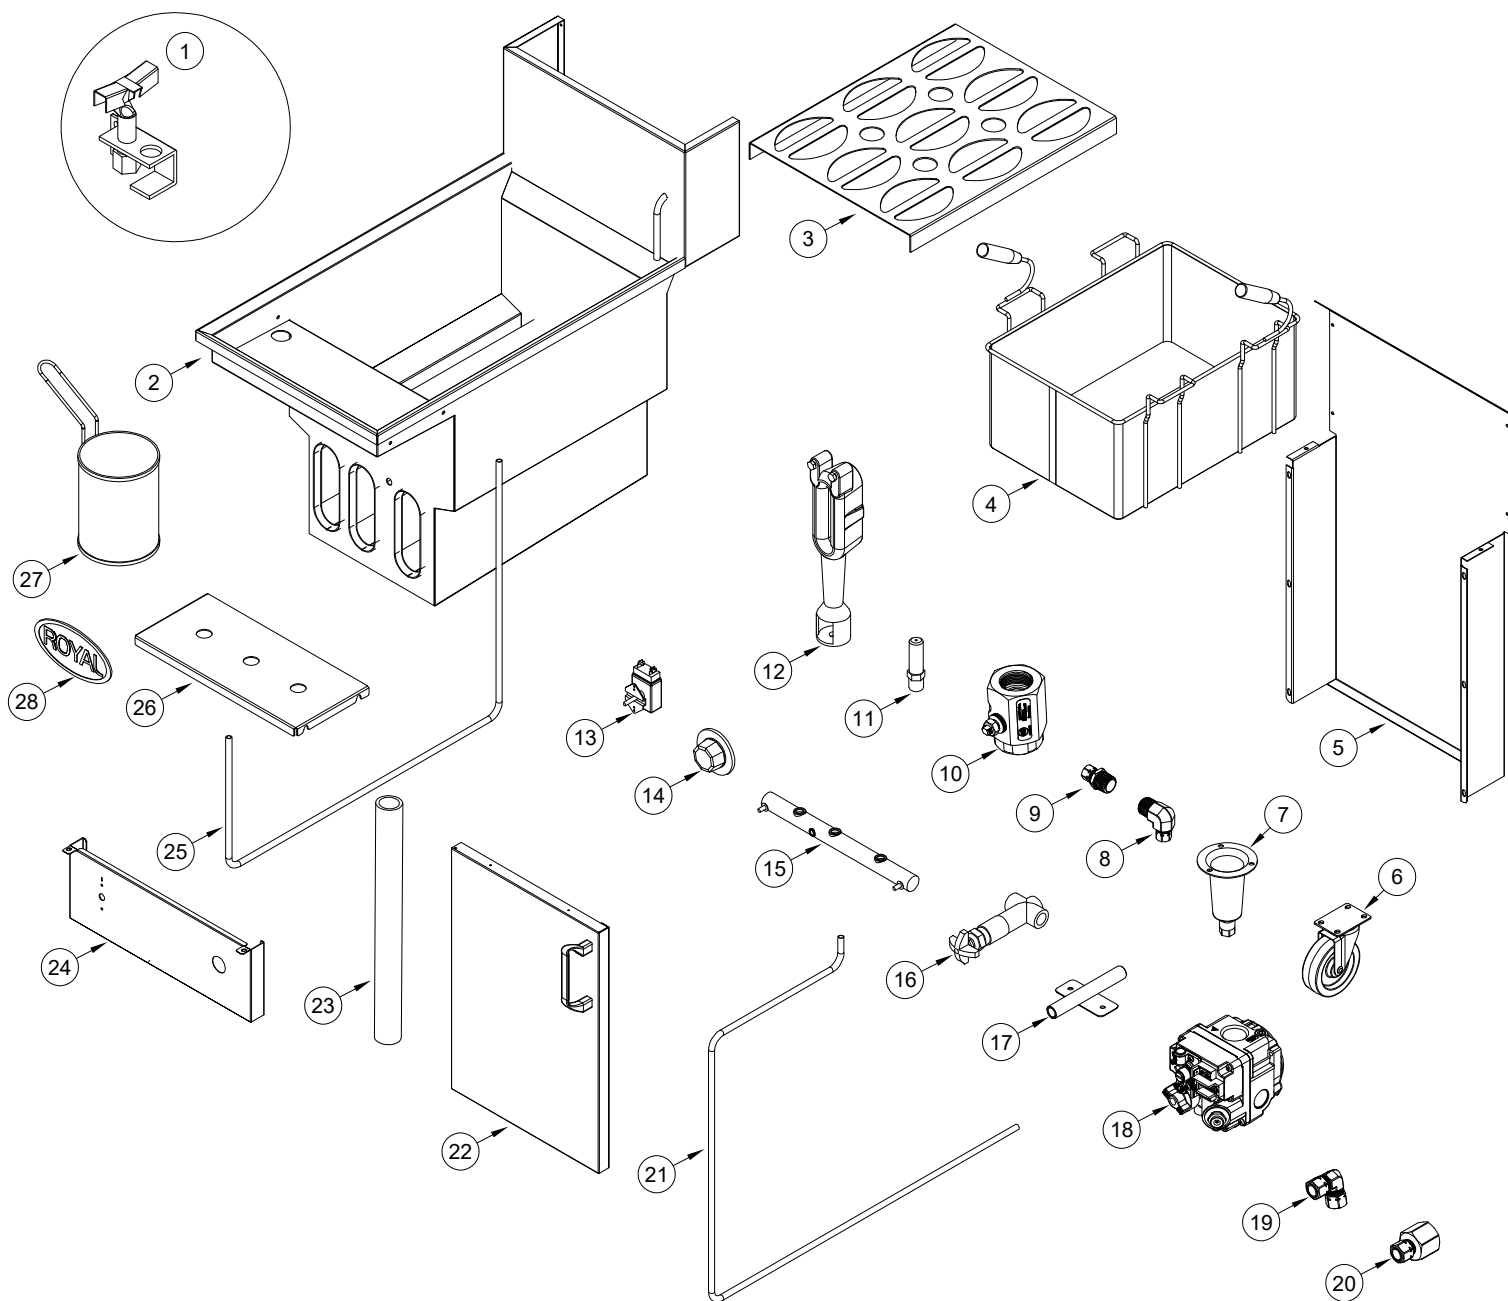

# RPC - 14 PASTA COOKER

## RPC-14 - PASTA COOKER - PART LIST

ITEM NO.	PART NO.	DESCRIPTION
1	1671	PILOT ASSY - NATURAL
	1672	PILOT ASSY - L.P.
2	33083	VESSEL WLDMT
3	41675	BOTTOM SCREEN
4	3710	BULK PASTA BASKET
5	28221	BACK PANEL TOP
6	2192	PLATE CASTER WITHOUT BRAKE
	2193	PLATE CASTER W-BRAKE
7	1219	CONE LEG
8	3717	ELBOW, BRASS0
9	3718	ADAPTER, BRASS
10	3149	DRAIN VALVE
11	3201-42	ORIFICE BURNER -NATURAL
	3202-54	ORIFICE BURNER - L.P.
12	3138	BURNER
13	2605	THERMOSTAT
14	2606	KNOB, THERMOSTAT
15	3933	MANIFOLD PIPE
16	3711	WATER VALVE
17	28443	WATER SUPPLY TUBE WLDMT
18	3114	GAS VALVE NATURAL
	3115	GAS VALVE L.P.
19	3716	ELBOW, BRASS
20	3721	ADAPTER, BRASS
21	3732	INLET TUBE FORMED, WATER VALVE TO SPOUT
22	28237	DOOR ASSY
23	3713	SILICONE HOSE
24	33066	CONTROL PANEL
25	3733	OUTLET TUBE FORMED, VALVE TO SST TUBE
26	28674	TRAY, OVERFLOW
27	3709	ROUND PASTA BASKET
28	2653	ROYAL LOGO, LARGE, OVAL