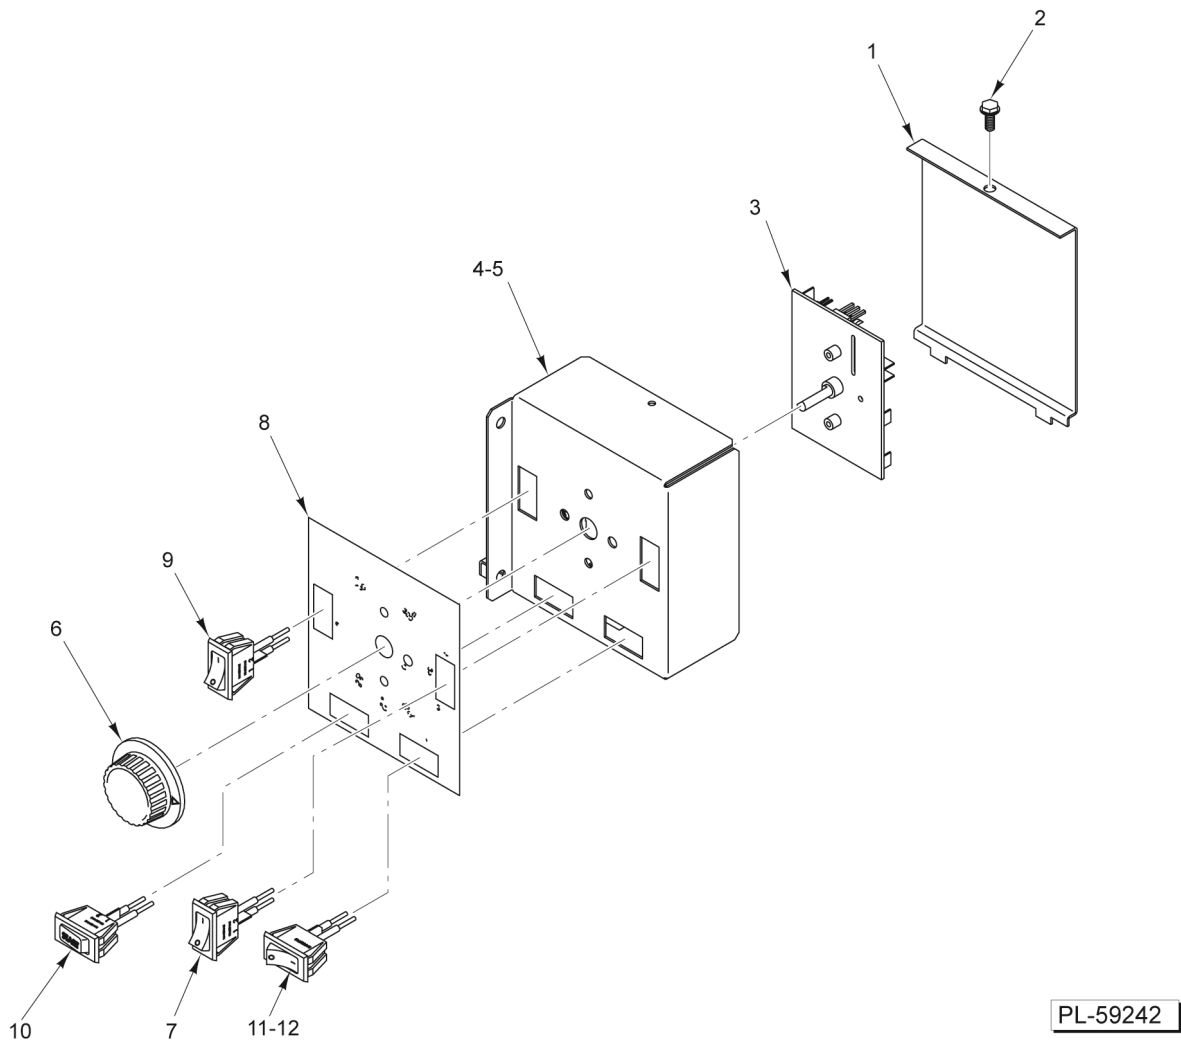

**CATALOG OF
REPLACEMENT
PARTS**

**GRA, GRAF, GRBD, & GRBDF
SERIES GAS FRYER**

Table of Contents

5	CONTROL BOX
7	POWER SUPPLY BOX
9	BODY UNIT (STAND-ALONE)
11	BODY UNIT (BATTERY)
15	BURNER COMPONENTS (STAND-ALONE)
17	BURNER COMPONENTS (BATTERY)
19	GAS VALVE
21	GAS INLET MANIFOLD
23	TANK AND DRAIN (STAND-ALONE)
25	TANK AND DRAIN (BATTERY)
27	OIL RETURN (BATTERY)
29	FILTER ASSEMBLY
31	BASKETLIFT COMPONENTS (OPTIONAL)
33	RECOMMENDED SPARE PARTS LIST

PL-59242

CONTROL BOX

CONTROL BOX

ILLUS.	PART NO.	NAME OF PART	AMT.
	PL-PL-59242		
1	00-957822-00001	Cover - Control Box.....	1
2	SD-032-07	Self-Tapping Screw 10-24 x 1/2 Hex Washer Hd., Type TT.....	1
3	00-956926-000G1	Control Assy. - Behind Door (W/no LED's).....	1
4	00-499716-00001	Plate - Control Mounting (LH).....	1
5	00-499716-00002	Plate - Control Mounting (RH) (2G4, 2G6, 2G8, 3G4, 3G6, 3G8, 4G4, 4G6, & 4G8)	1
6	00-411242-00001	Knob.....	1
7	00-427755-000G1	Switch Assy. - Power.....	1
8	00-956827-00002	Overlay.....	1
9	00-427755-000G1	Switch- Rocker S.P.S.T.....	1
10	00-427755-000G2	Switch Assy. (Start).....	1
11	00-427755-000G1	Switch Assy. - Power (Filter).....	1
12	00-426251-00002	Plug - Switch (Non-Filter).....	1

- 22 00-419967-00005 Cord - Power
 23 00-419967-00003 Jumper - Extension
 24 00-428685-000G2 Box - Power Supply
 25 00-428685-000G5 Box - Power Supply
PARTS NOT ILLUSTRATED

PL-59243

POWER SUPPLY BOX

POWER SUPPLY BOX