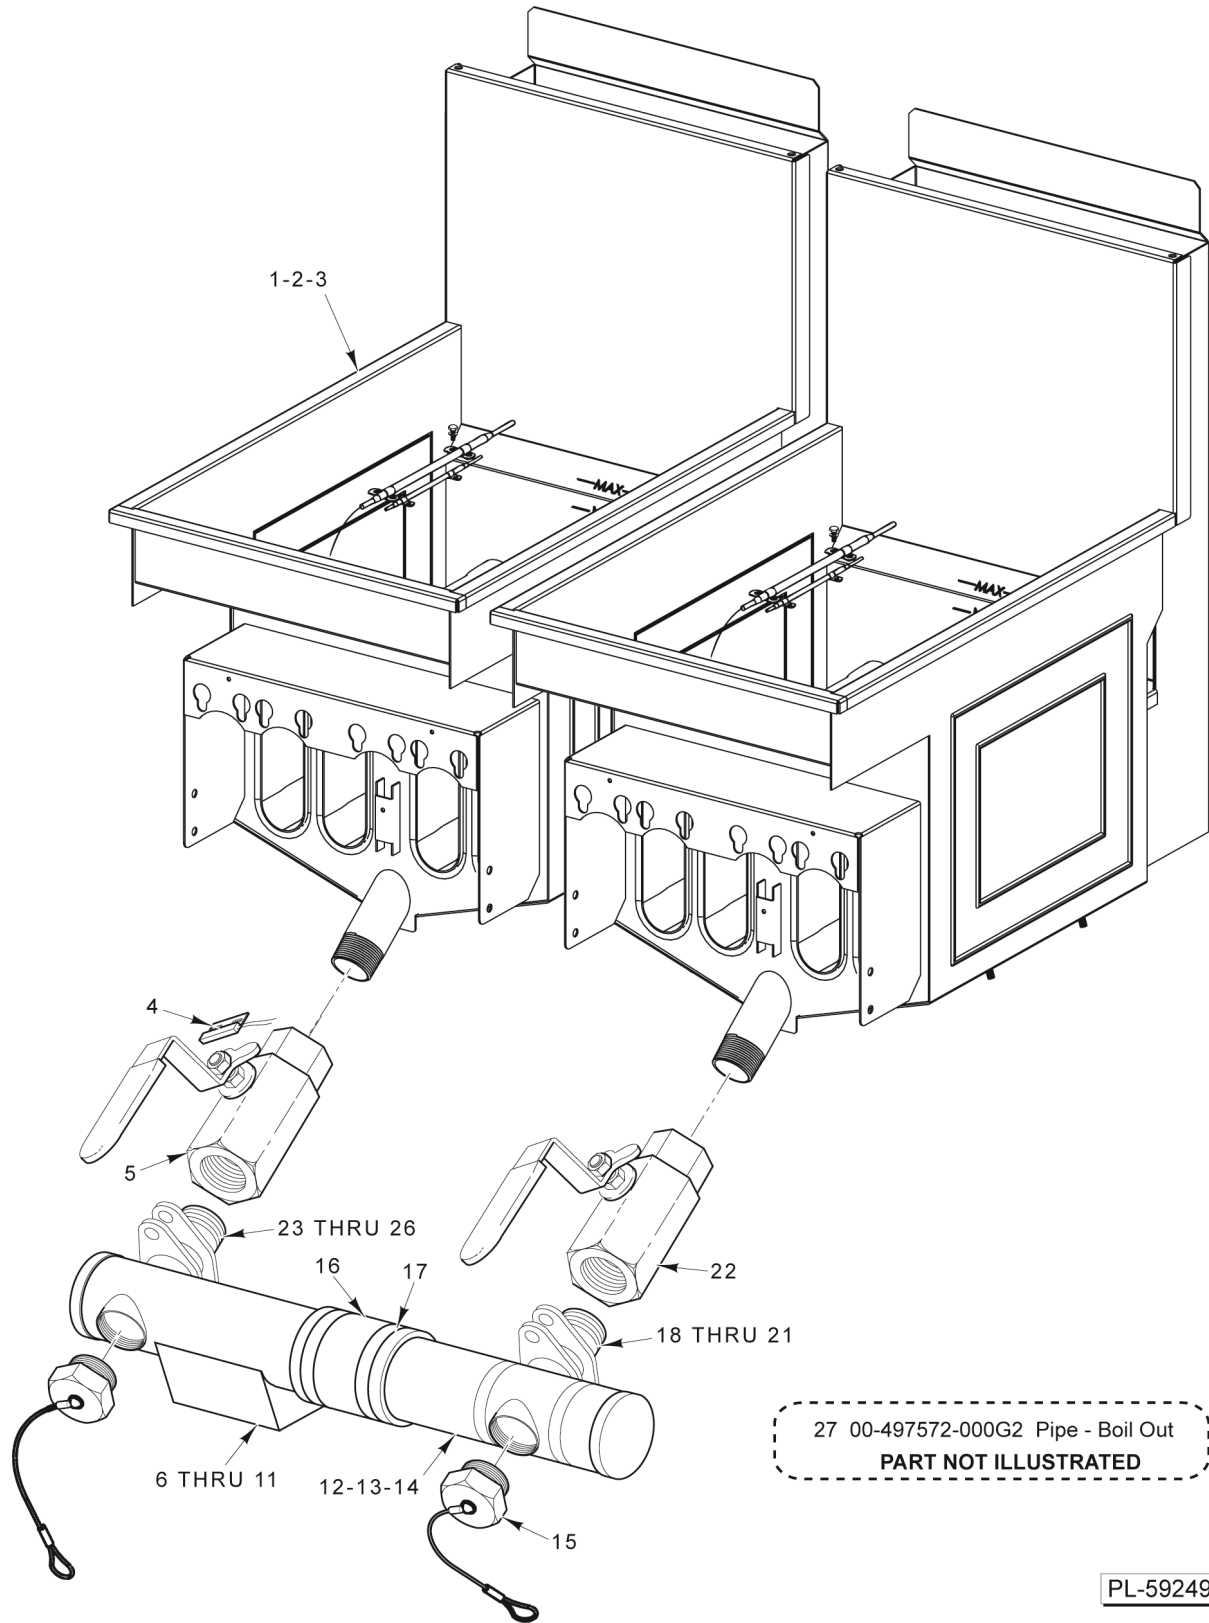

PL-59254

GAS INLET MANIFOLD

GAS INLET MANIFOLD

ILLUS.	PART NO.	NAME OF PART	AMT.
	PL-PL-59254		
1	FP-090-80	Tee 1-1/4 x 1-1/4 x 1/2.....	AR
2	FP-035-91	Pipe 1/2 x 1-1/8 TBE.....	AR
3	00-428472-00001	Valve - Ball.....	AR
4	FP-035-91	Pipe 1/2 x 1-1/8 TBE.....	AR
5	FP-022-11	Union - Pipe.....	AR
6	00-957744-00001	Pipe - Rear Gas (With Tap) (2G4, 3G4, & 4G4).....	AR
7	00-957744-00002	Pipe - Rear Gas (With Tap) (3G6 & 3G8).....	AR
8	FP-085-53	Pipe Plug 1/8 (SST).....	AR
9	FP-028-26	Pipe Plug 1-1/4 Sq. Hd.....	AR
10	00-957744-00004	Pipe - Rear Gas (Without Tap) (3G4 & 4G4).....	AR
11	00-957744-00003	Pipe - Rear Gas (Without Tap) (3G6 & 3G8).....	AR
12	00-419878-000G1	Manifold - Gas Inlet (2G4) (Incls. Items 1 thru 6, 8, & 9).....	1
13	00-419878-000G2	Manifold - Gas Inlet (3G4) (Incls. Items 1 thru 6, 8, 9, & 10).....	1
14	00-419878-000G7	Manifold - Gas Inlet (4G4) (Incls. Items 1 thru 6, 8, 9, & 10).....	1
15	00-419876-000G1	Manifold - Gas Inlet (2G6, 2G8, 4G6, & 4G8) (Incls. Items 1 thru 5, 7, 8, & 9).....	1
16	00-419876-000G2	Manifold - Gas Inlet (3G6 & 3G8) (Incls. Items 1 thru 5, 7, 8, 9, & 11).....	1

PL-59248

TANK AND DRAIN (STAND-ALONE)

TANK AND DRAIN (STAND-ALONE)

ILLUS.	PART NO.	NAME OF PART	AMT.
PL-PL-59248			
1	00-499701-000G2	Tank Assy. (1G4) (SST).....	1
2	00-499702-000G2	Tank Assy. (1G6) (SST).....	1
3	00-499703-000G2	Tank Assy. (1G8) (SST).....	1
4	NS-044-01	Nut Assy. 4-40 KEPS.....	4
5	WL-003-03	Lockwasher #4 Helical.....	4
6	SC-018-55	Mach. Screw 4-40 x 1/2 Phil. Pan Hd.....	4
7	00-426805-000G1	Switch Assy.....	1
8	00-426801-00002	Switch - Mounted.....	1
9	00-426798-00001	Plate - Switch.....	1
10	FP-085-74	Pipe 1-1/4 x 63/4.....	1
11	00-426803-000G8	Valve - Drain Assy. (1-1/4) (LH) (With Magnet).....	1
12	00-426803-000G9	Valve - Drain Assy. (1-1/4) (RH) (With Magnet).....	1
13	FP-028-14	Pipe - Plug 1/2 Sq. Hd.....	1
14	00-499486-00001	Clip - Drain Pipe.....	1