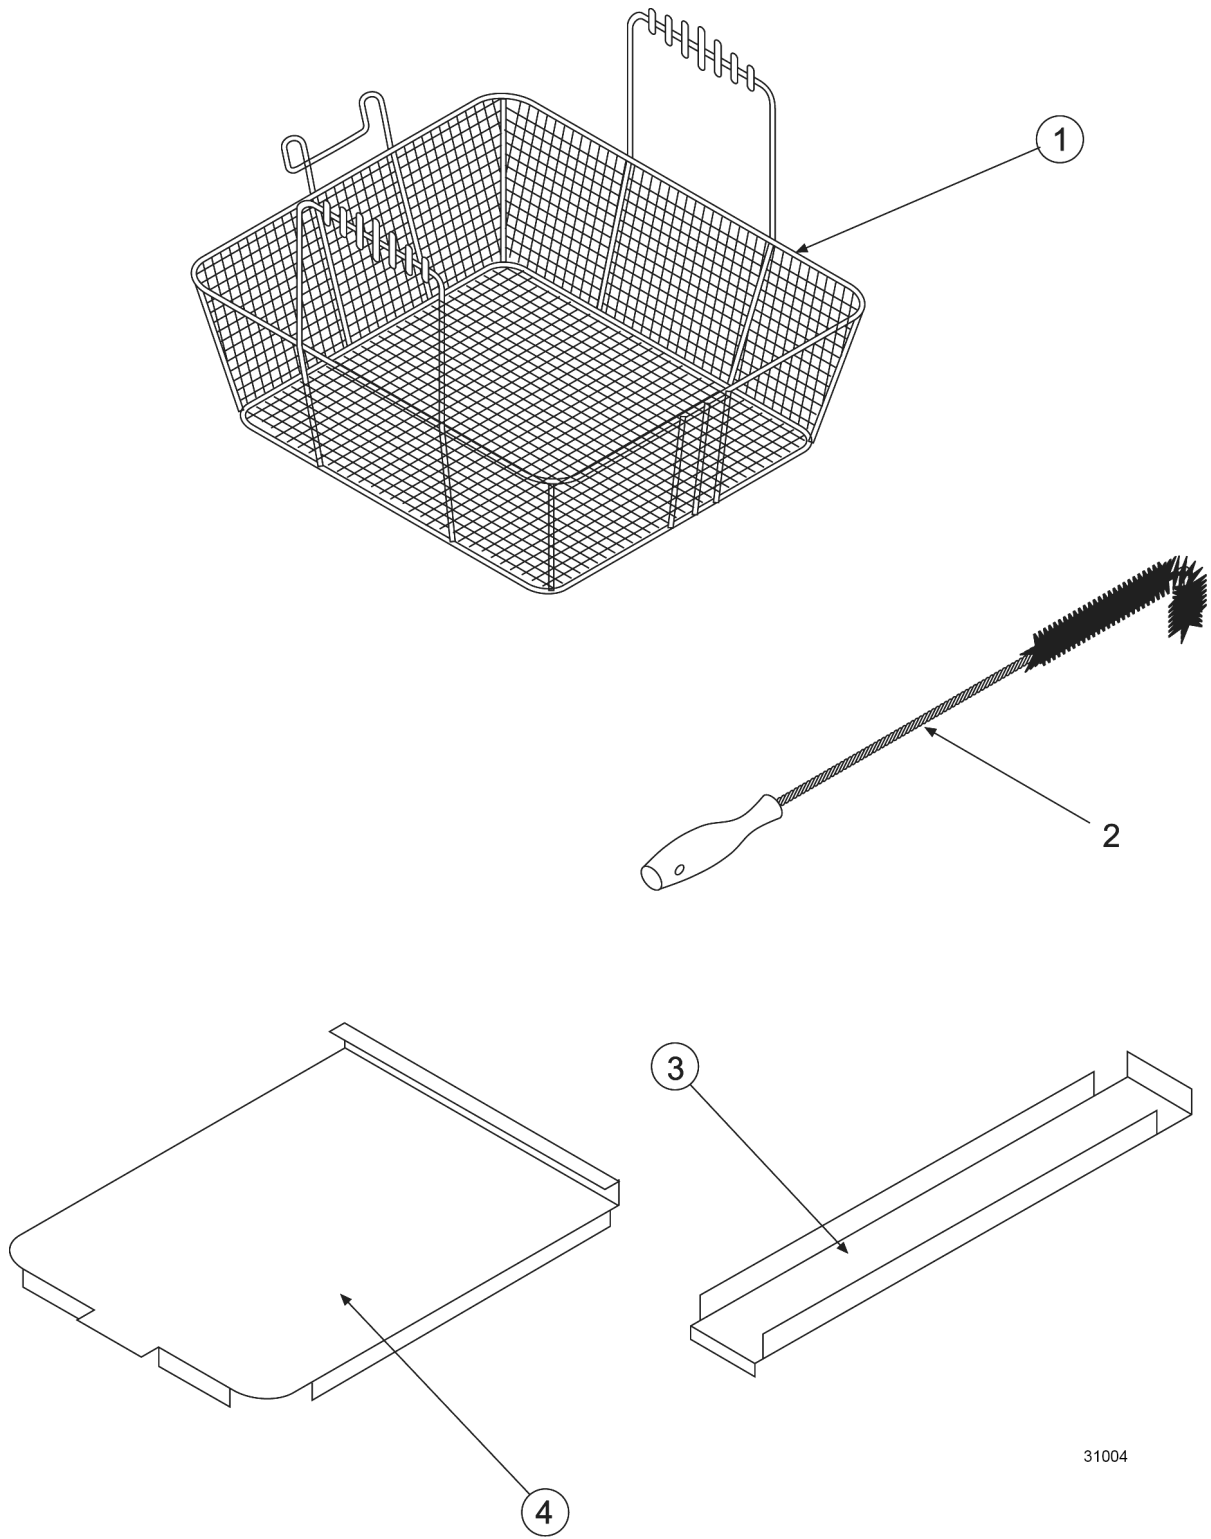

31004

ACCECCORIES

ACCECCORIES

ILLUS.	PART NO.	NAME OF PART	AMT.
PL-31004			
*1	00-499223-00009	Basket - Single, Dual Handle.....	1
**	00-499223-00010	Basket - Single, Dual Handle.....	1
2	00-421756-00001	Brush - Fryer Cleaning.....	1
3	00-410863-00002	Strip - Grease.....	1
*4	00-976615-00001	Vat Cover (SST).....	1
**	00-976615-00002	Vat Cover (SST).....	1

* LG300 / LG400
** LG500