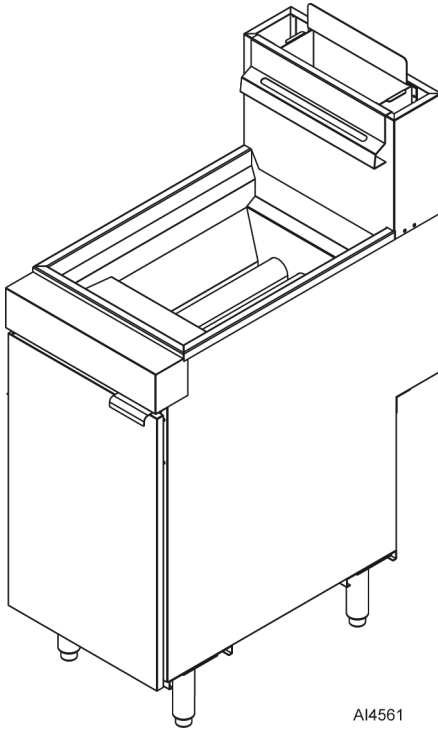

CATALOG OF REPLACEMENT PARTS

VEG SERIES FRYERS

1VEG35M Fryer

1VEG50M Fryer